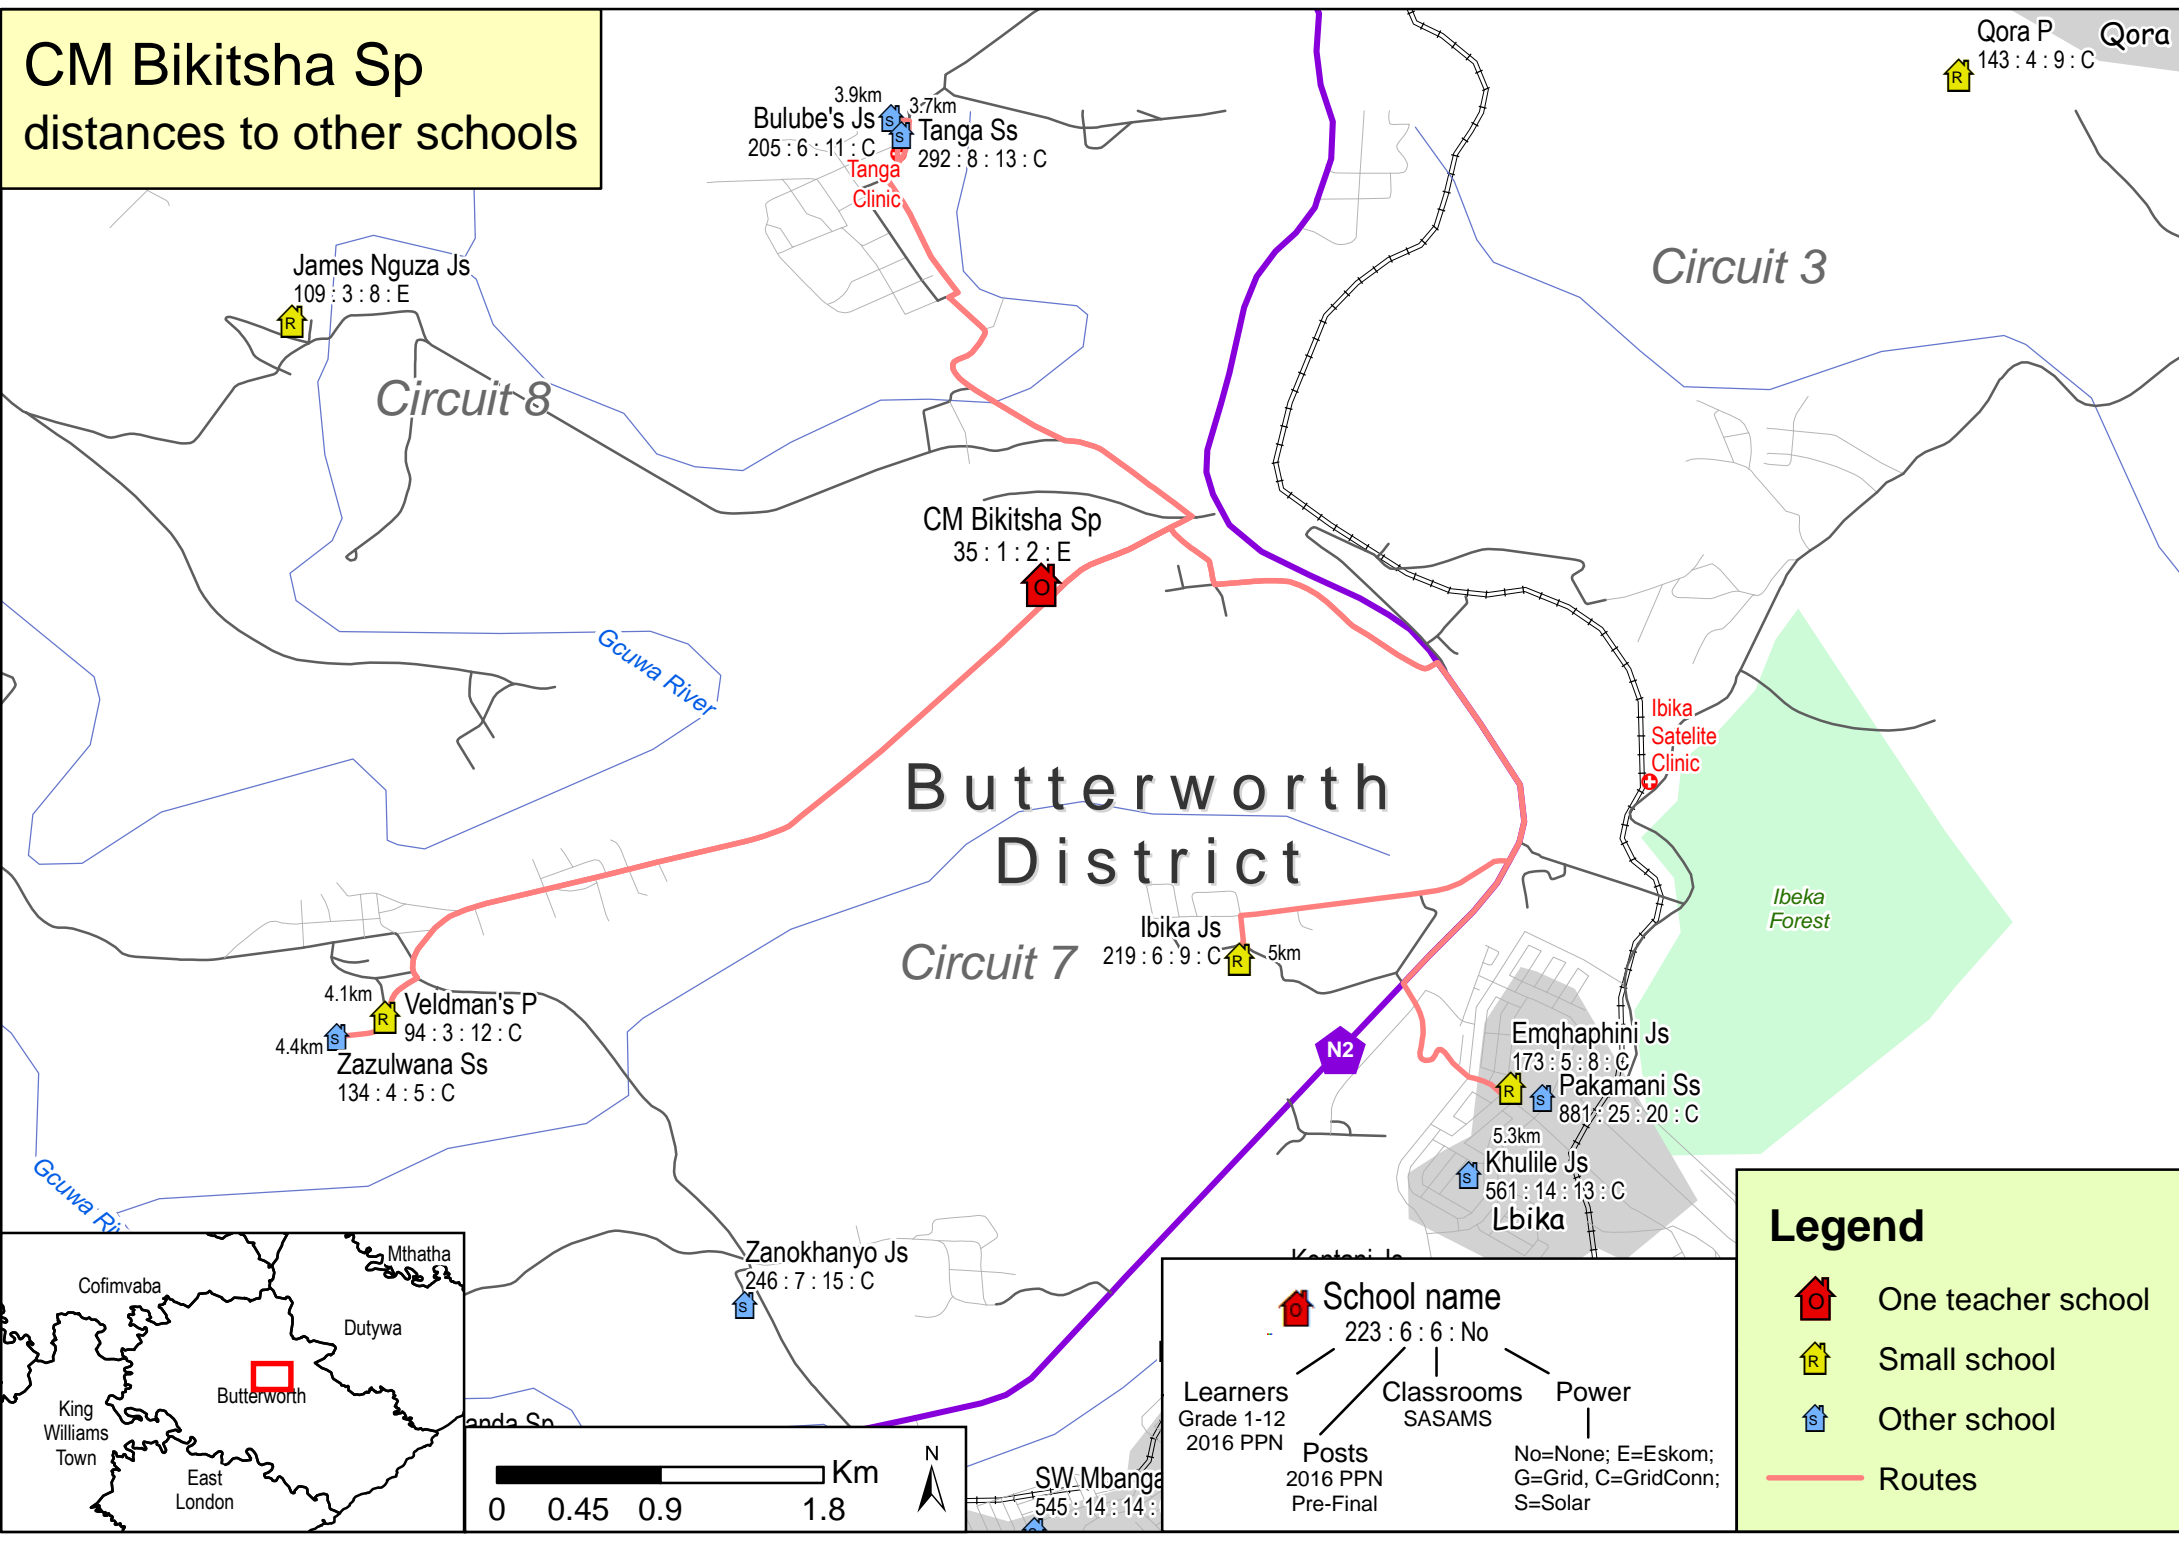

CM Bikitsha Sp distances to other schools

Qora P
143 : 4 : 9 : C

School name
223 : 6 : 6 : No

- Learners Grade 1-12 2016 PPN
- Classrooms SASAMS
- Power: No=None; E=Eskom; G=Grid, C=GridConn; S=Solar
- Posts 2016 PPN Pre-Final

Legend

- One teacher school
- Small school
- Other school
- Routes