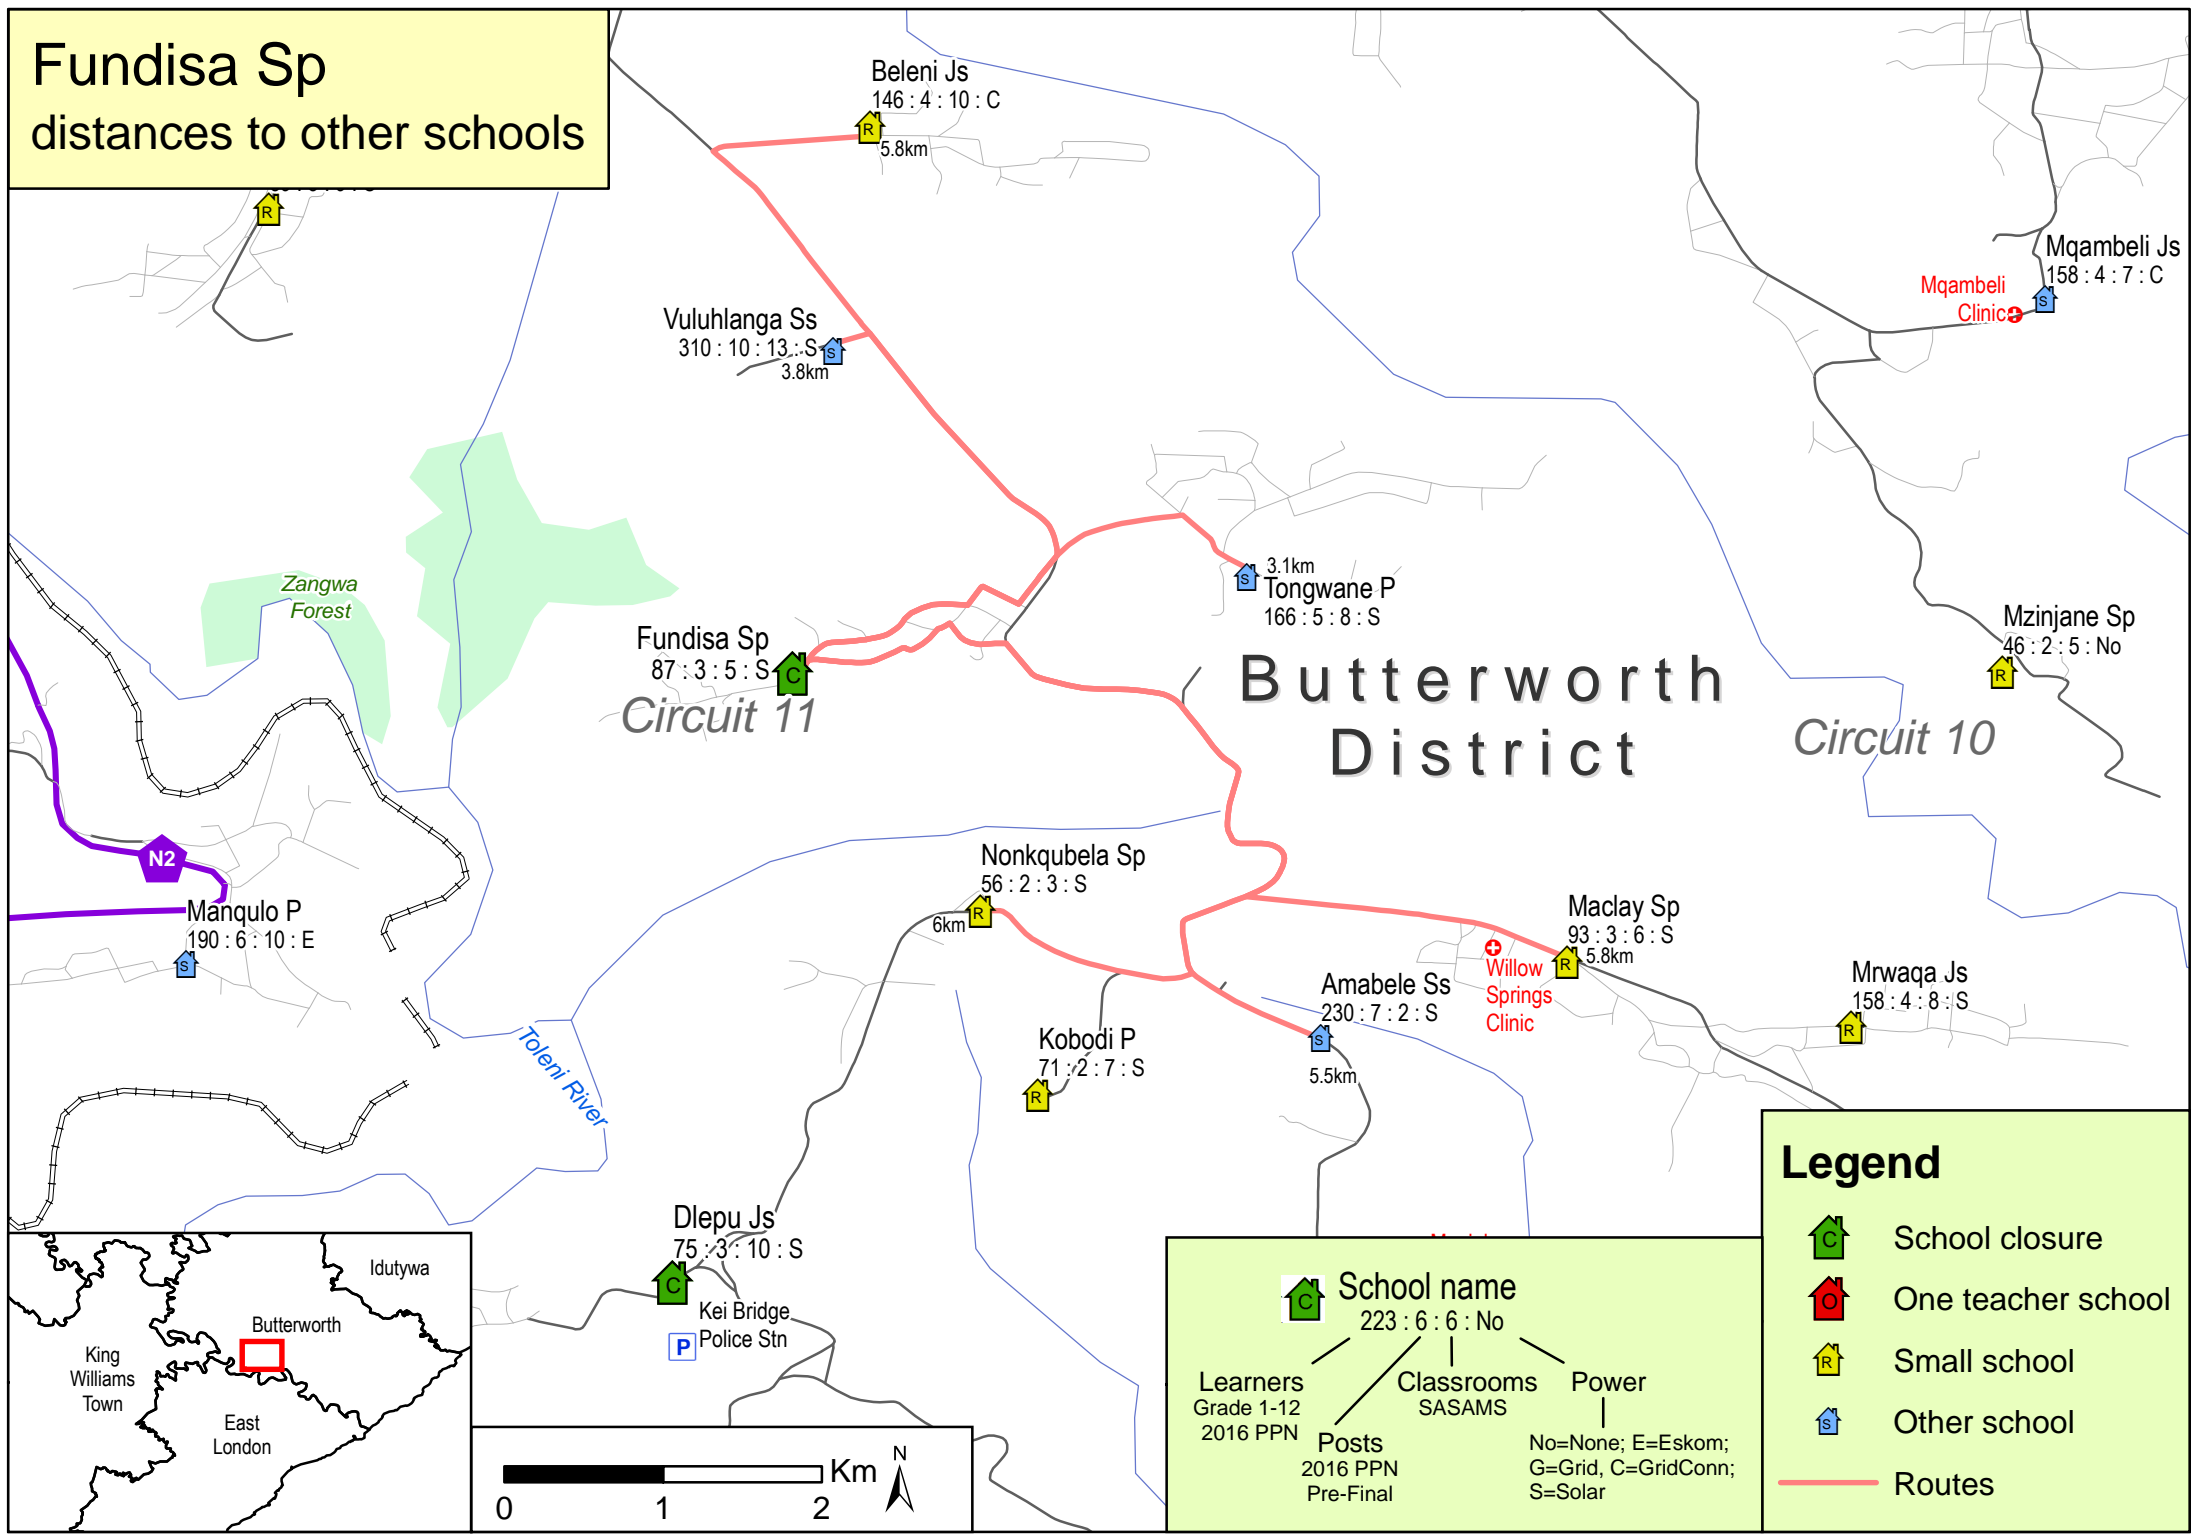

# Fundisa Sp distances to other schools

### Legend

- School closure
- One teacher school
- Small school
- Other school
- Routes

**School name**  
223 : 6 : 6 : No

Learners Grade 1-12 2016 PPN      Classrooms SASAMS      Power

Posts 2016 PPN Pre-Final      No=None; E=Eskom; G=Grid, C=GridConn; S=Solar