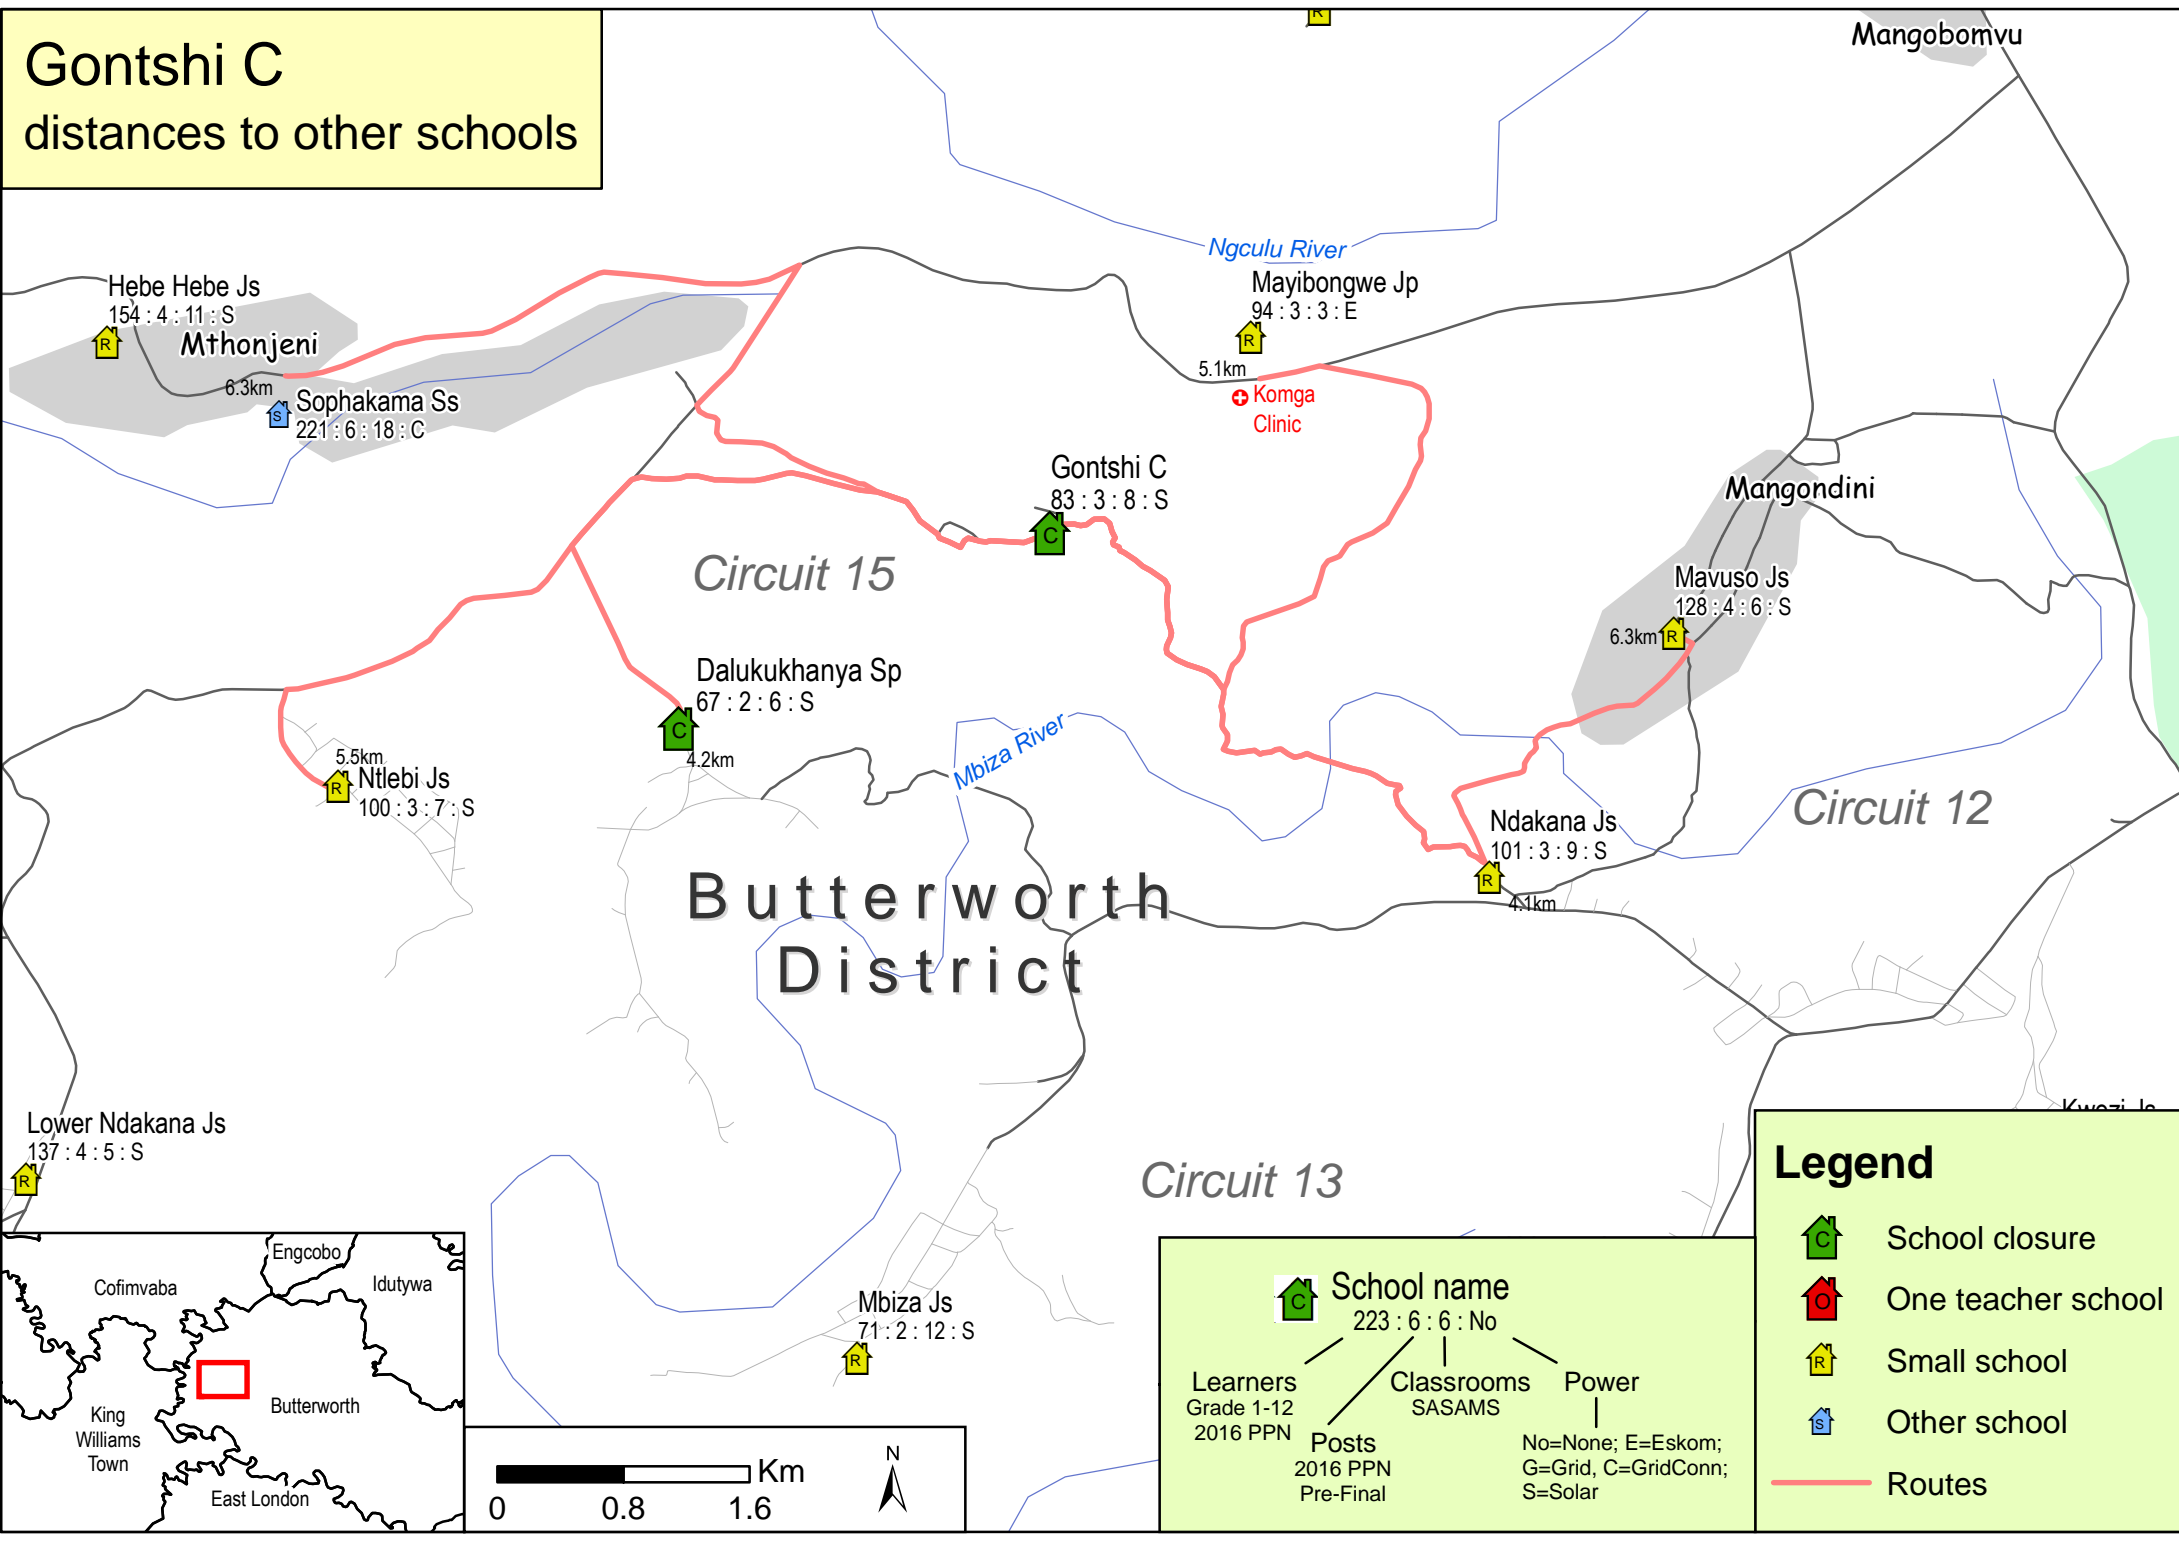

# Gontshi C

## distances to other schools

Circuit 13

**School name**  
223 : 6 : 6 : No

Learners Grade 1-12 2016 PPN  
Classrooms SASAMS  
Power: No=None, E=Eskom; G=Grid, C=GridConn; S=Solar

Posts 2016 PPN Pre-Final

### Legend

- School closure
- One teacher school
- Small school
- Other school
- Routes