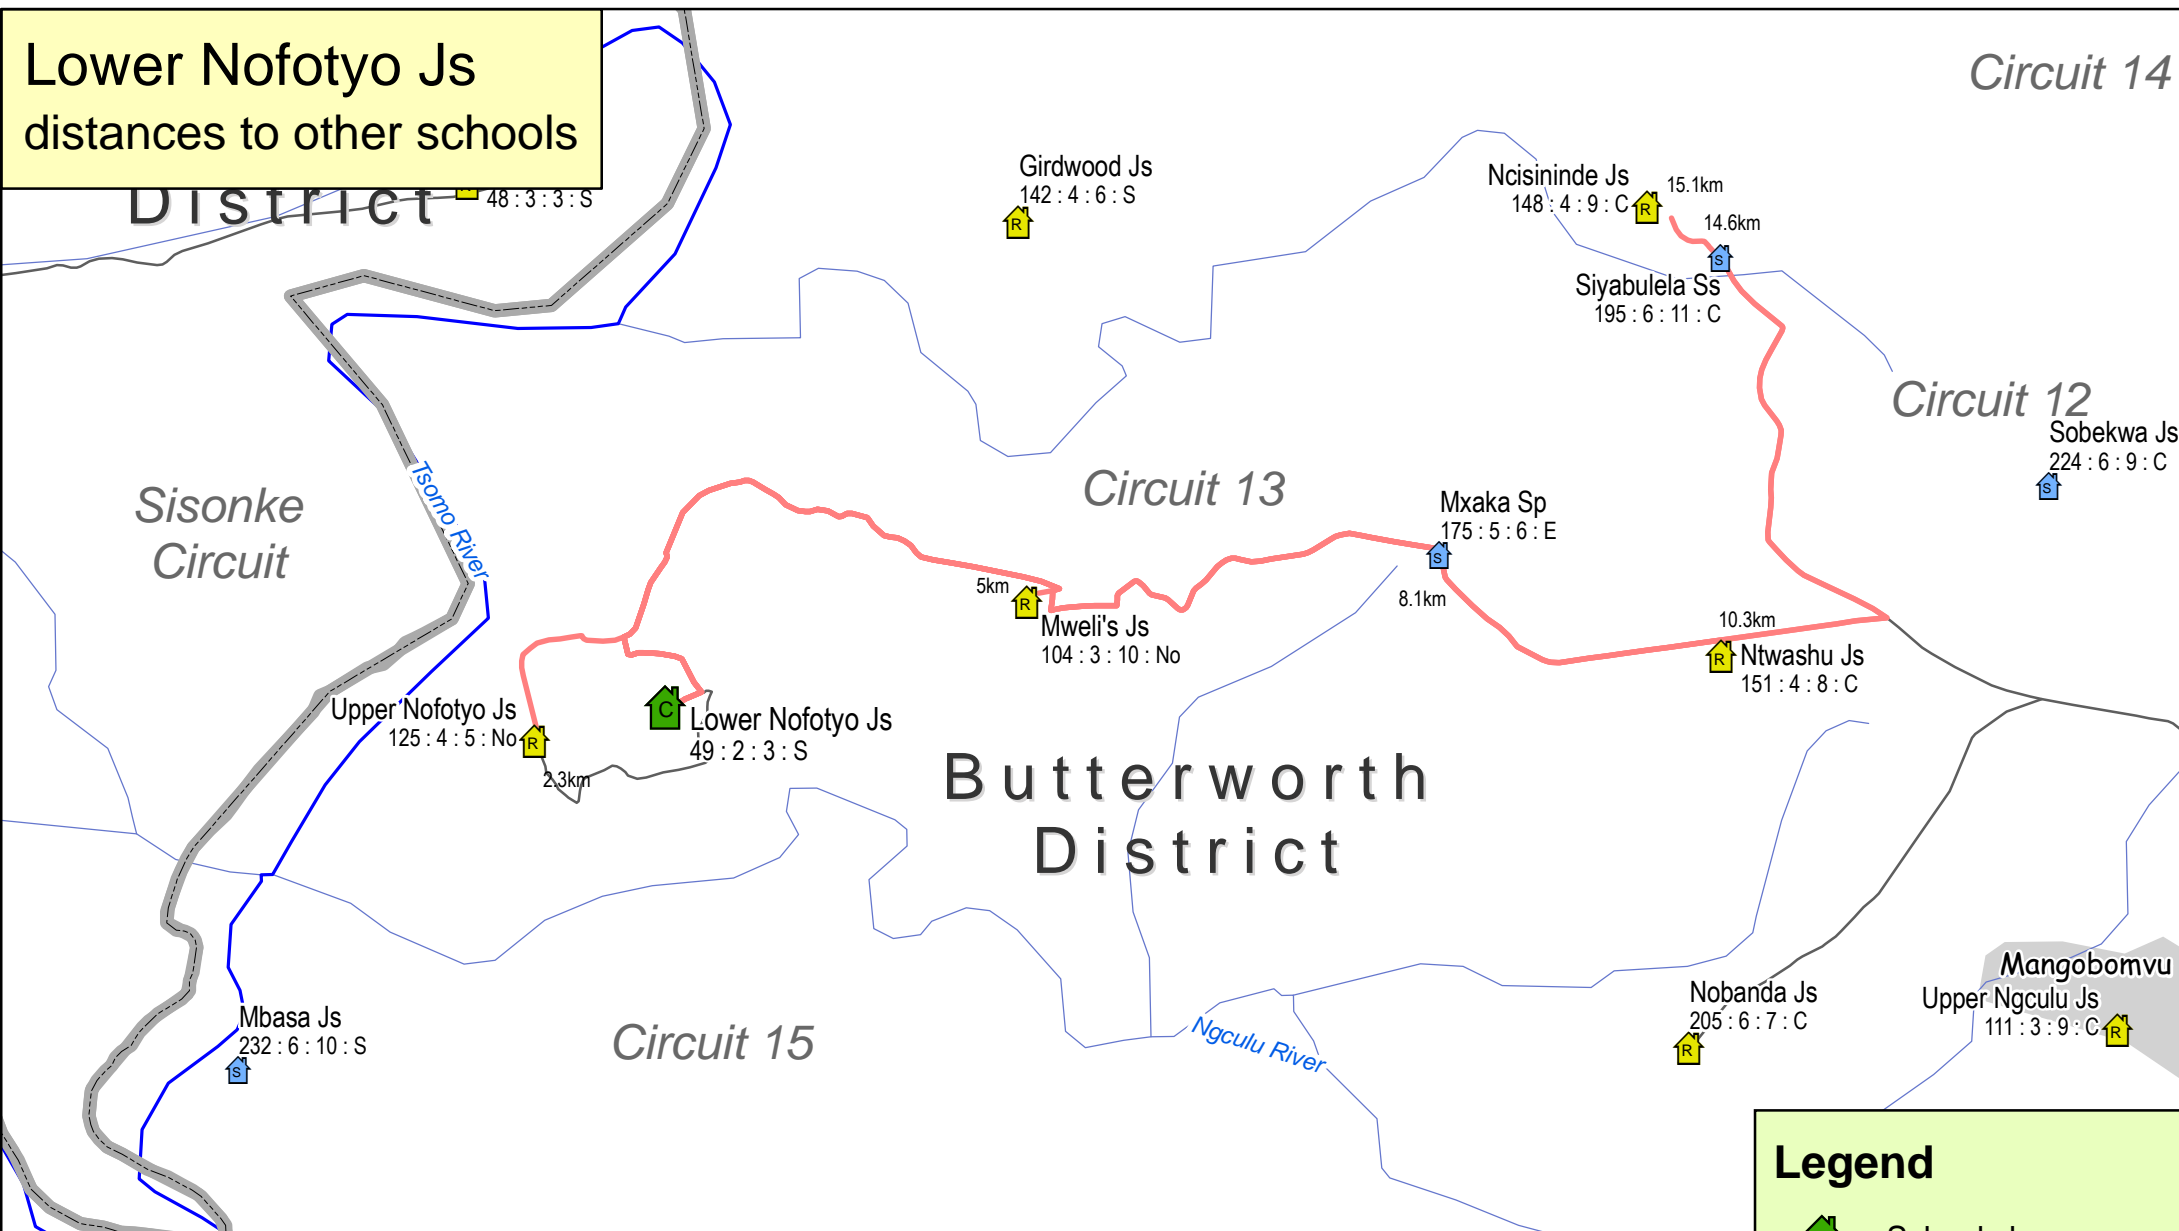

Lower Nofotyo Js distances to other schools

Circuit 14

School name
 223 : 6 : 6 : No

Learners Grade 1-12 2016 PPN
 Posts 2016 PPN Pre-Final

Classrooms SASAMS

Power
 No=None; E=Eskom; G=Grid, C=GridConn; S=Solar

Legend

- School closure
- One teacher school
- Small school
- Other school
- Routes