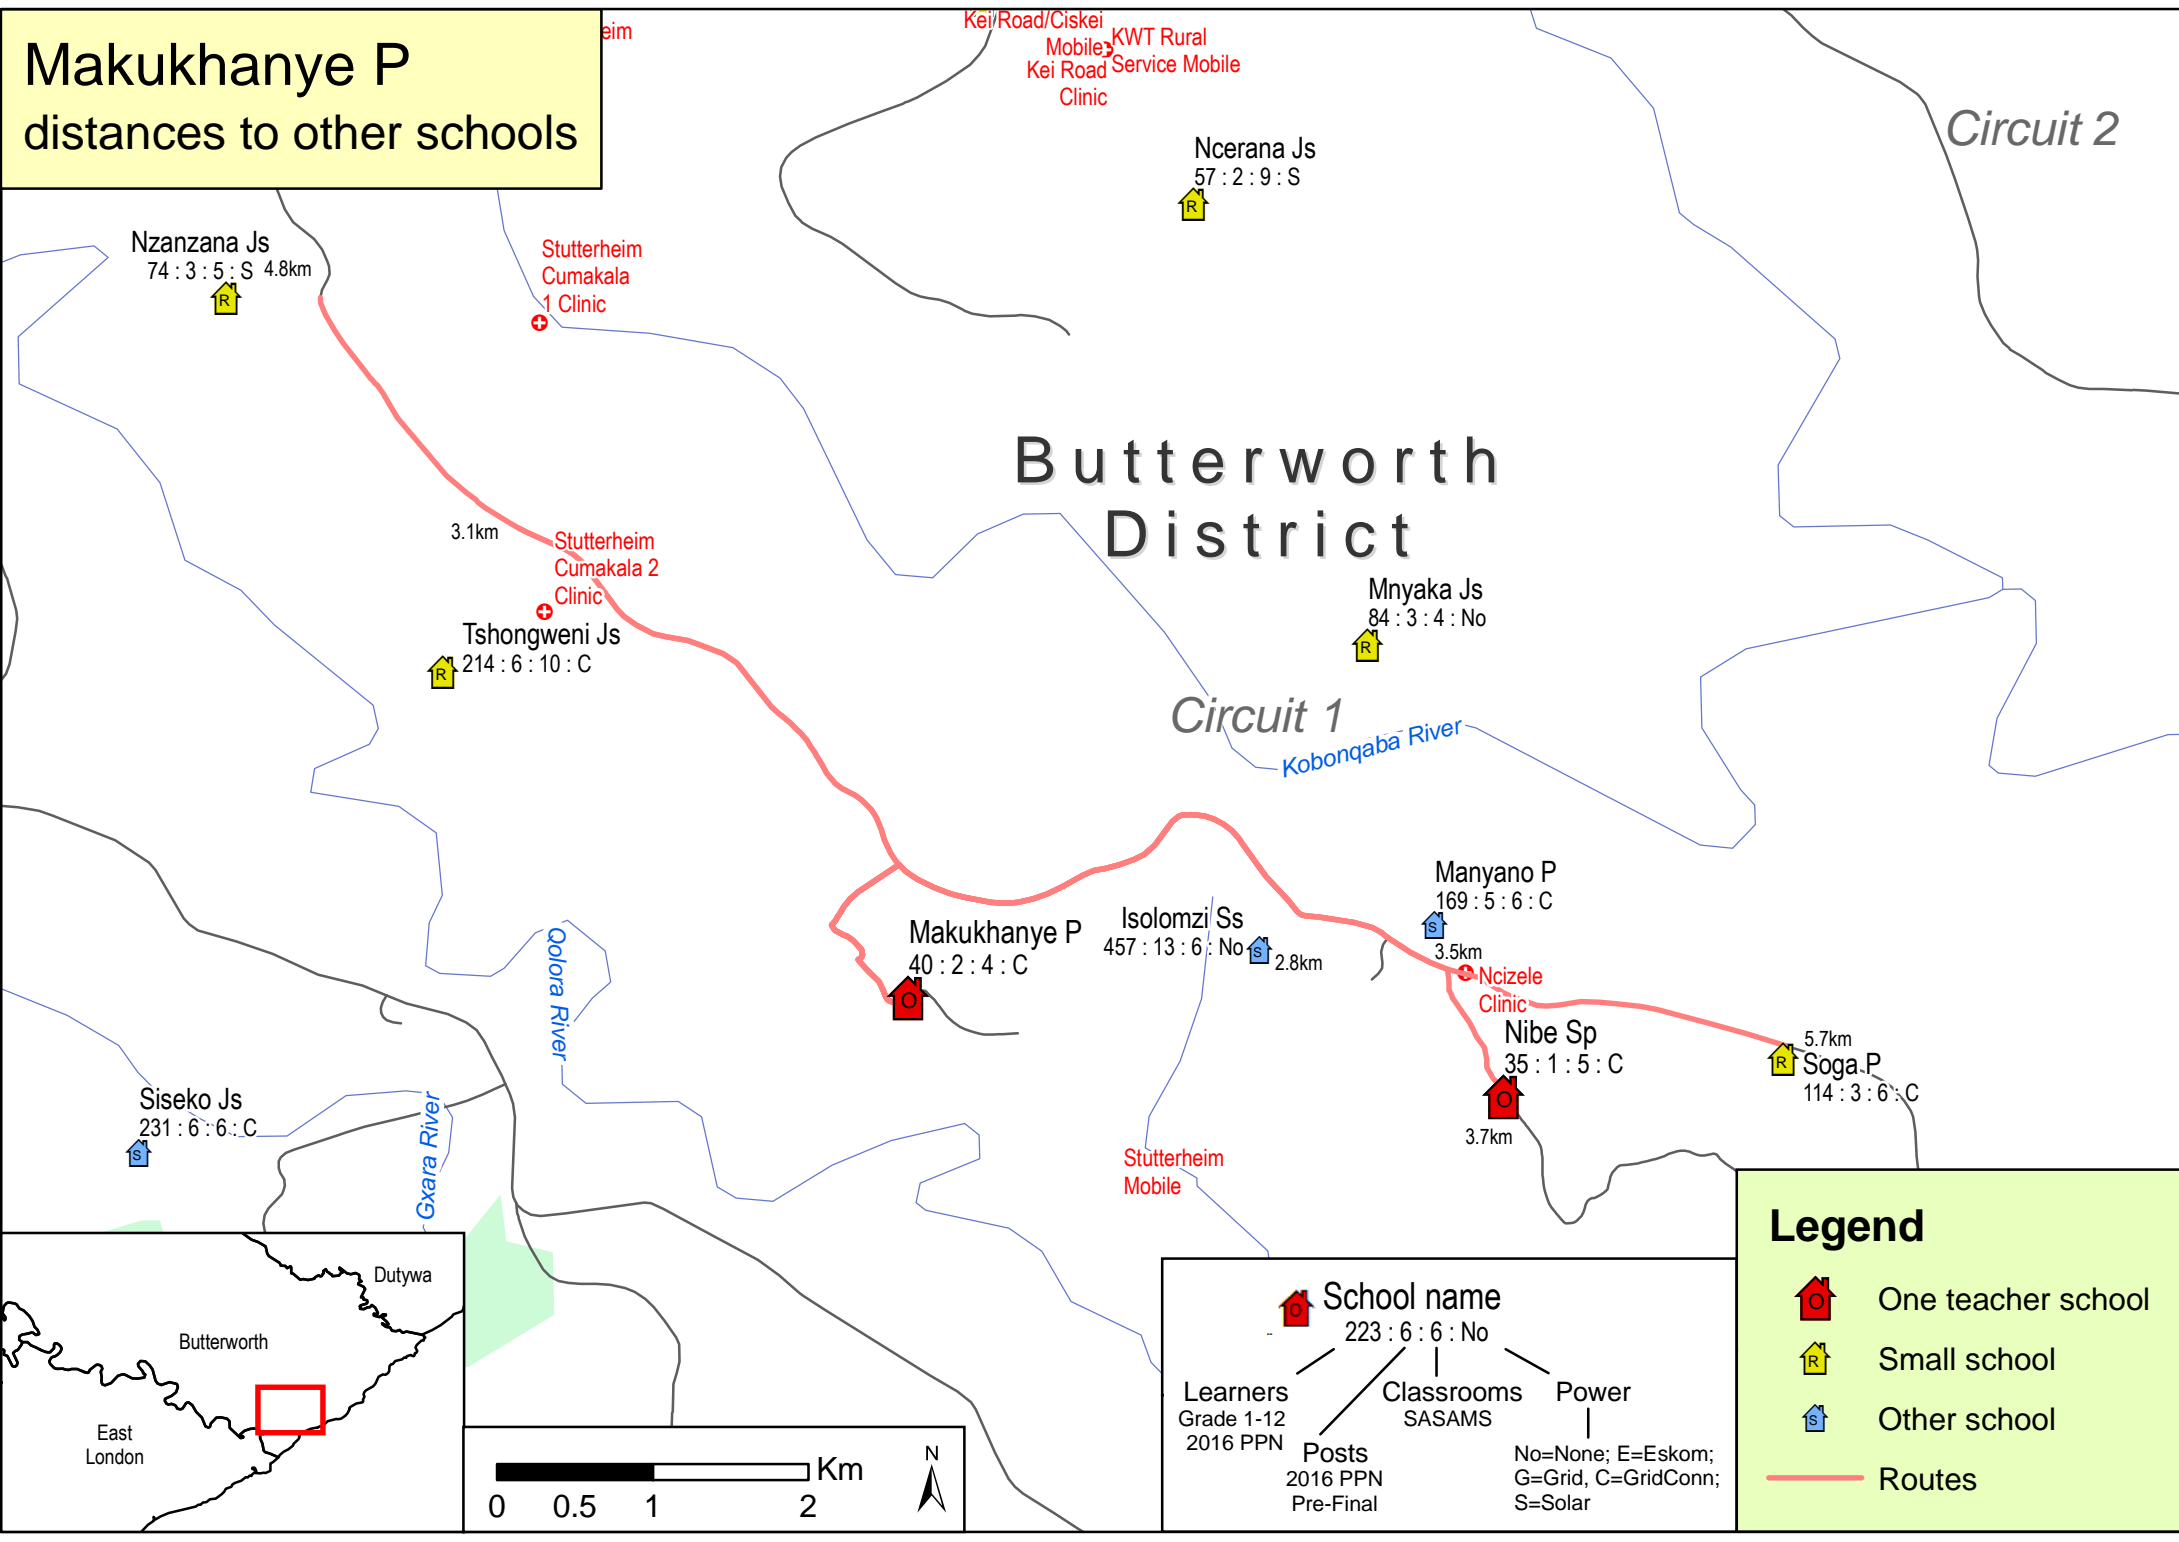

Makukhanye P distances to other schools

School name
 223 : 6 : 6 : No

Learners Grade 1-12 2016 PPN
 Posts 2016 PPN Pre-Final

Classrooms SASAMS

Power
 No=None; E=Eskom; G=Grid, C=GridConn; S=Solar

Legend

- One teacher school
- Small school
- Other school
- Routes