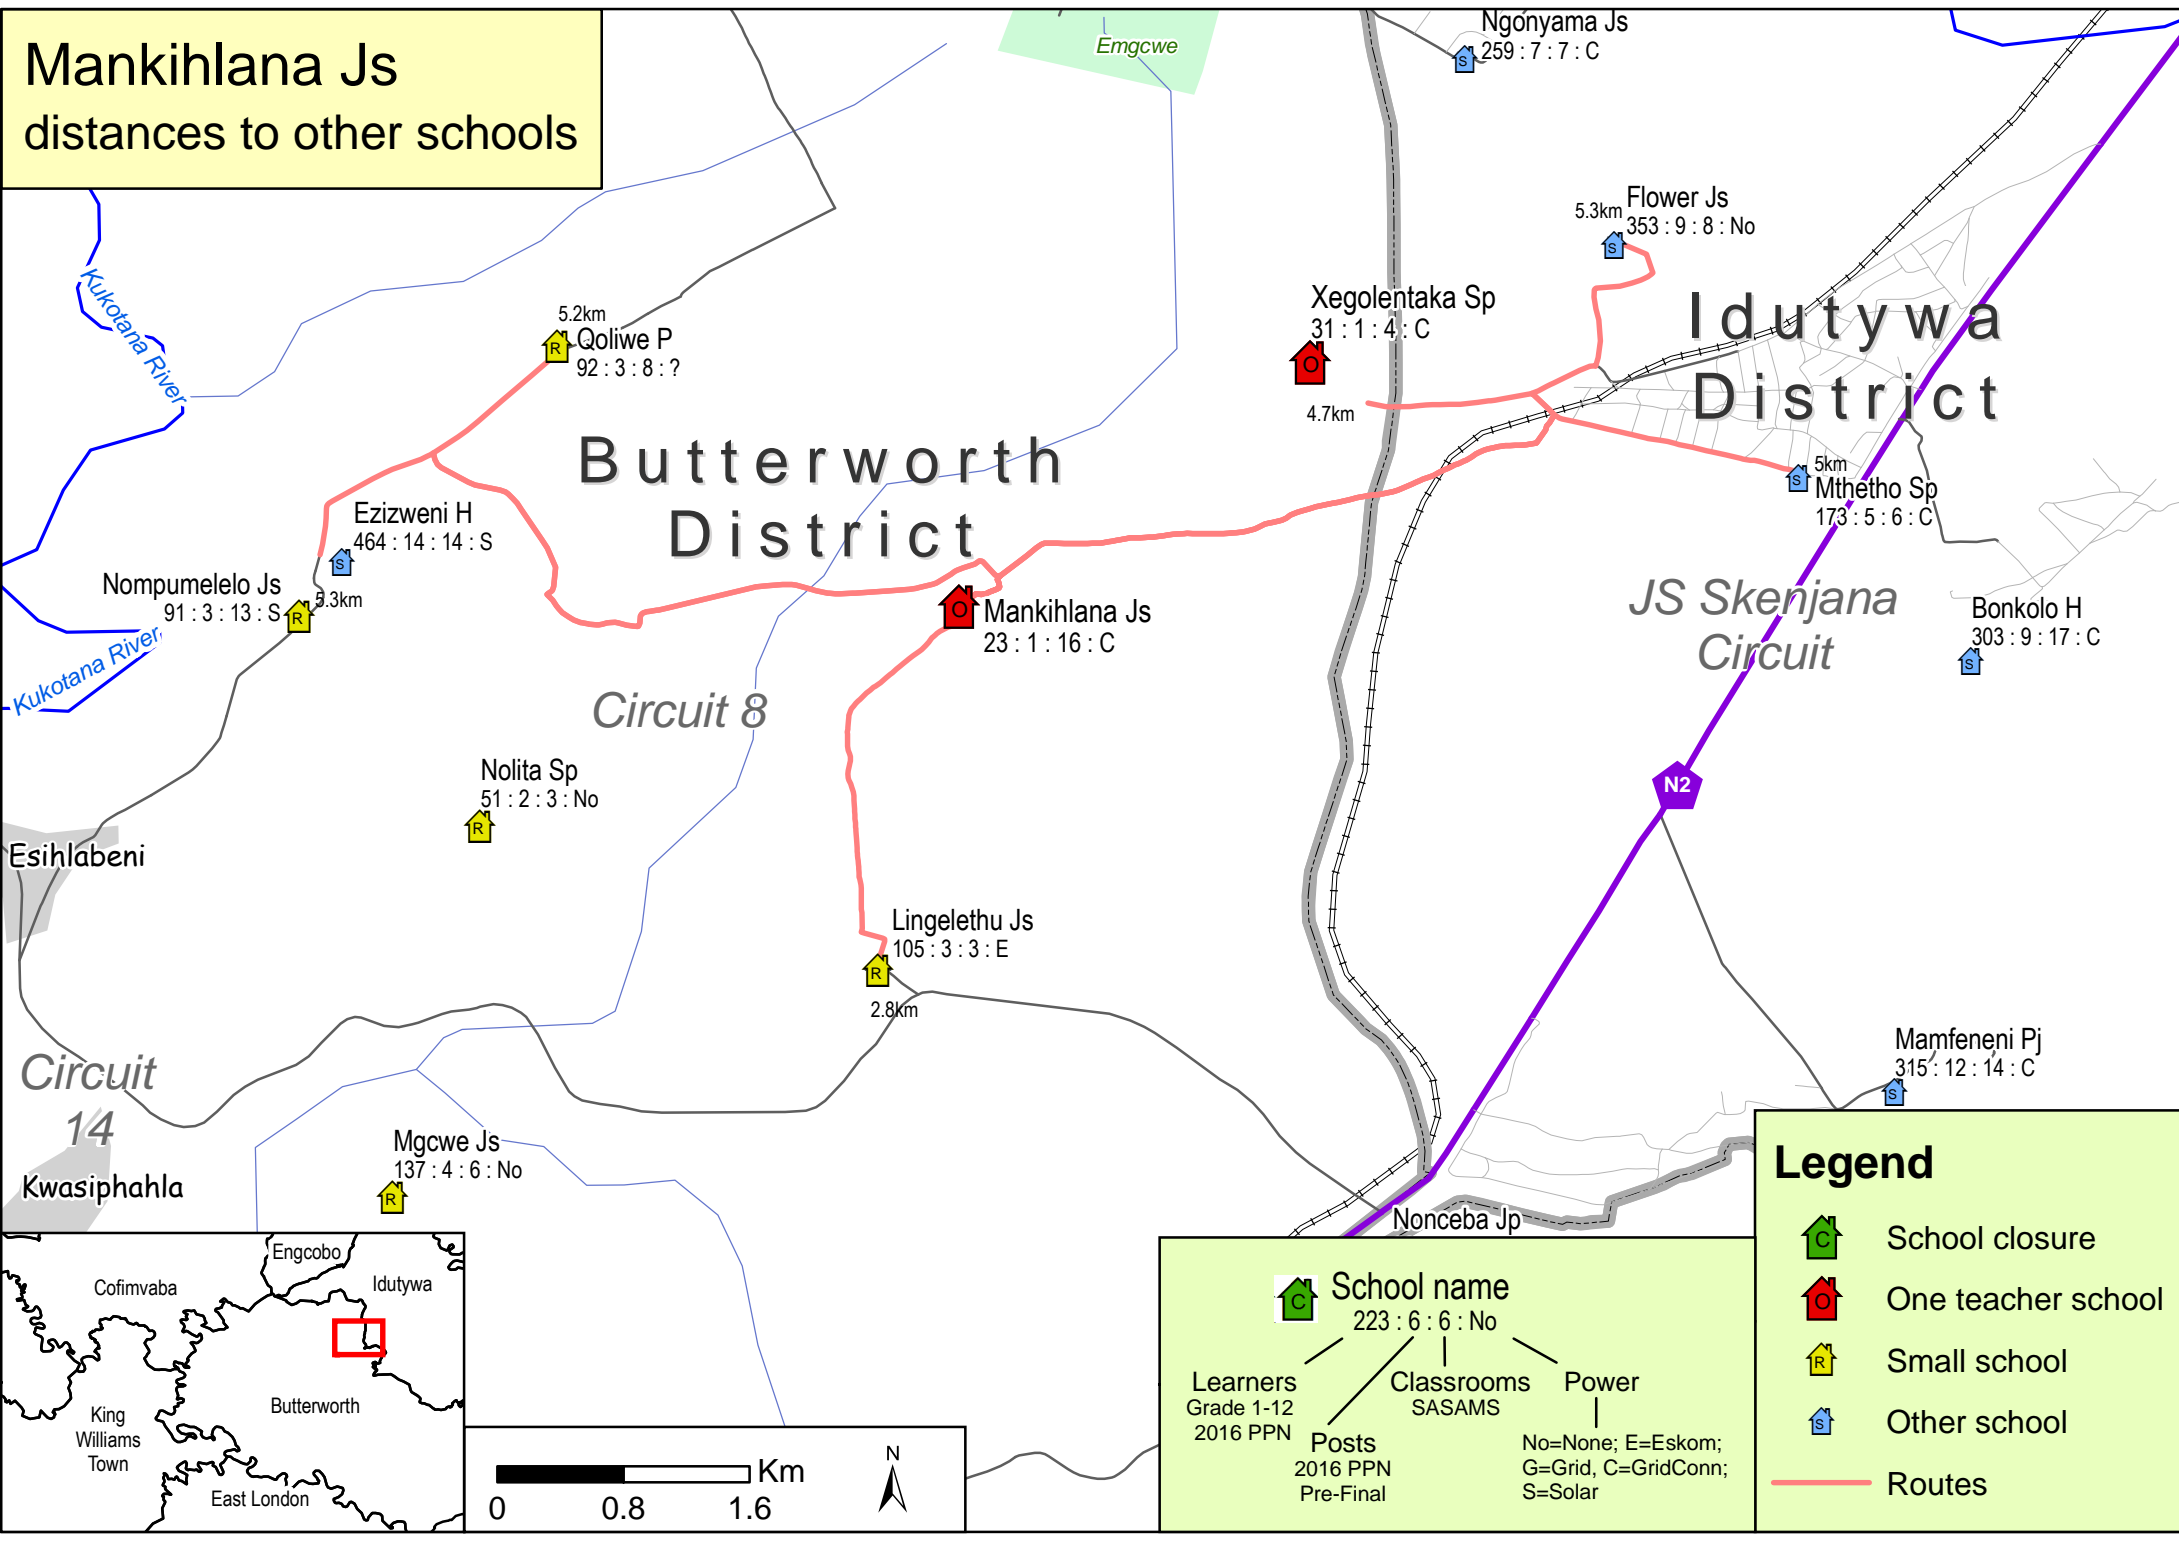

Mankihlana Js distances to other schools

Legend

- School closure
- One teacher school
- Small school
- Other school
- Routes

School name
 223 : 6 : 6 : No
 Learners Grade 1-12 2016 PPN
 Classrooms SASAMS
 Power: No=None; E=Eskom; G=Grid; C=GridConn; S=Solar
 Posts 2016 PPN Pre-Final