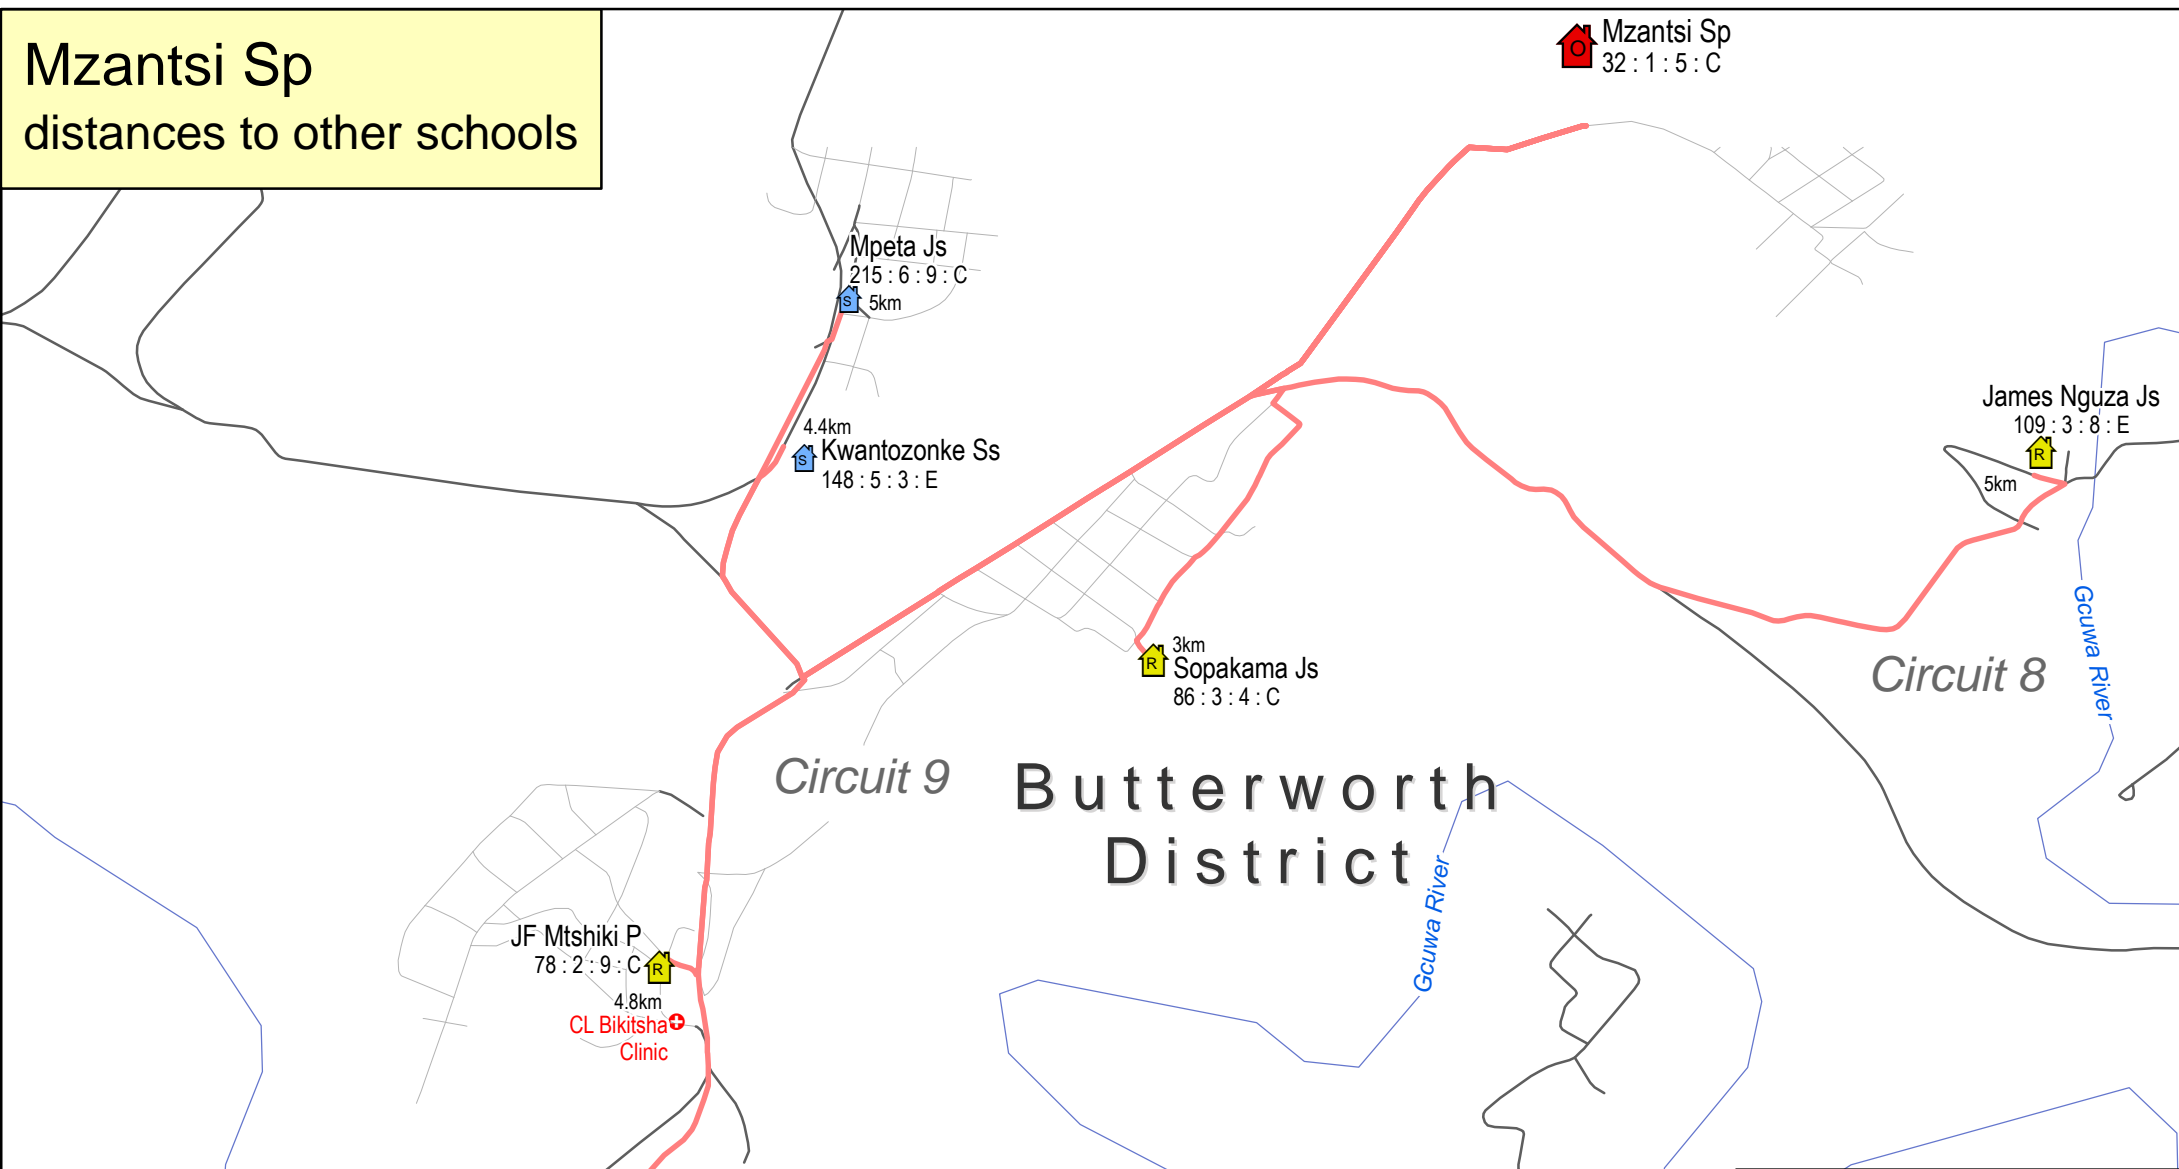

Mzantsi Sp

distances to other schools

Mzantsi Sp
32 : 1 : 5 : C

School name
223 : 6 : 6 : No

- Learners Grade 1-12 2016 PPN
- Classrooms SASAMS
- Power: No=None; E=Eskom; G=Grid, C=GridConn; S=Solar
- Posts 2016 PPN Pre-Final

Legend

- One teacher school
- Small school
- Other school
- Routes