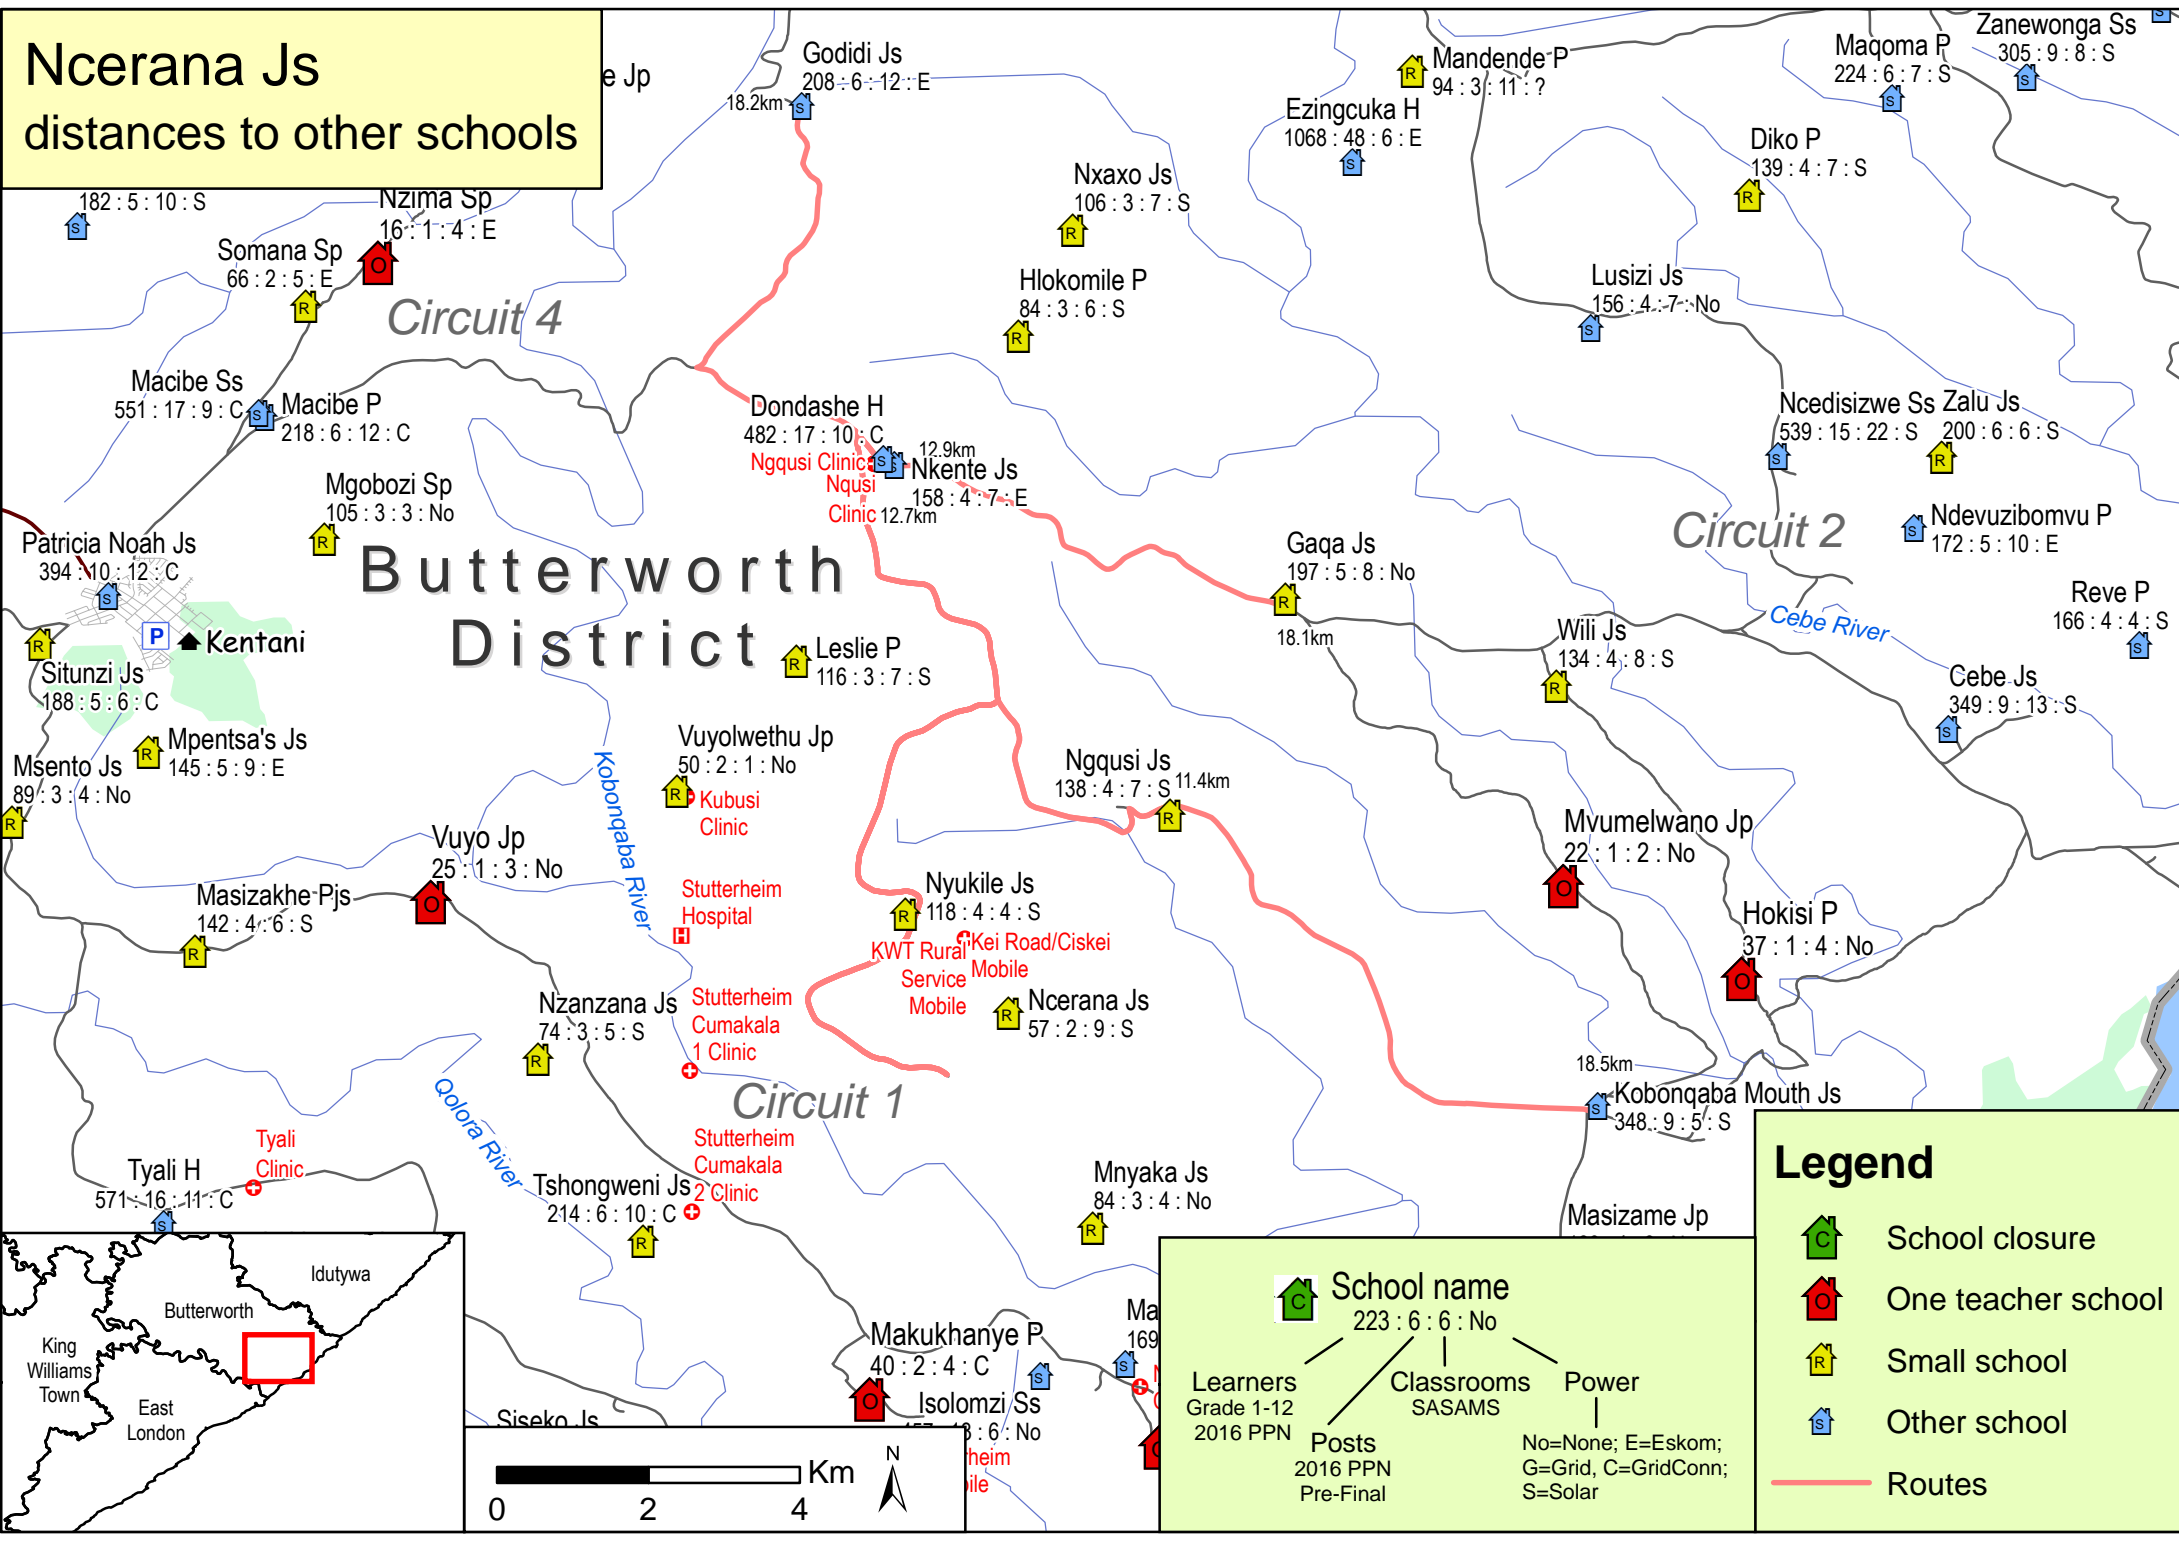

Ncerana Js distances to other schools

Legend

- School closure
- One teacher school
- Small school
- Other school
- Routes

School name
223 : 6 : 6 : No

Learners Grade 1-12 2016 PPN
Classrooms SASAMS
Power
Posts 2016 PPN Pre-Final

No=None; E=Eskom; G=Grid, C=GridConn; S=Solar