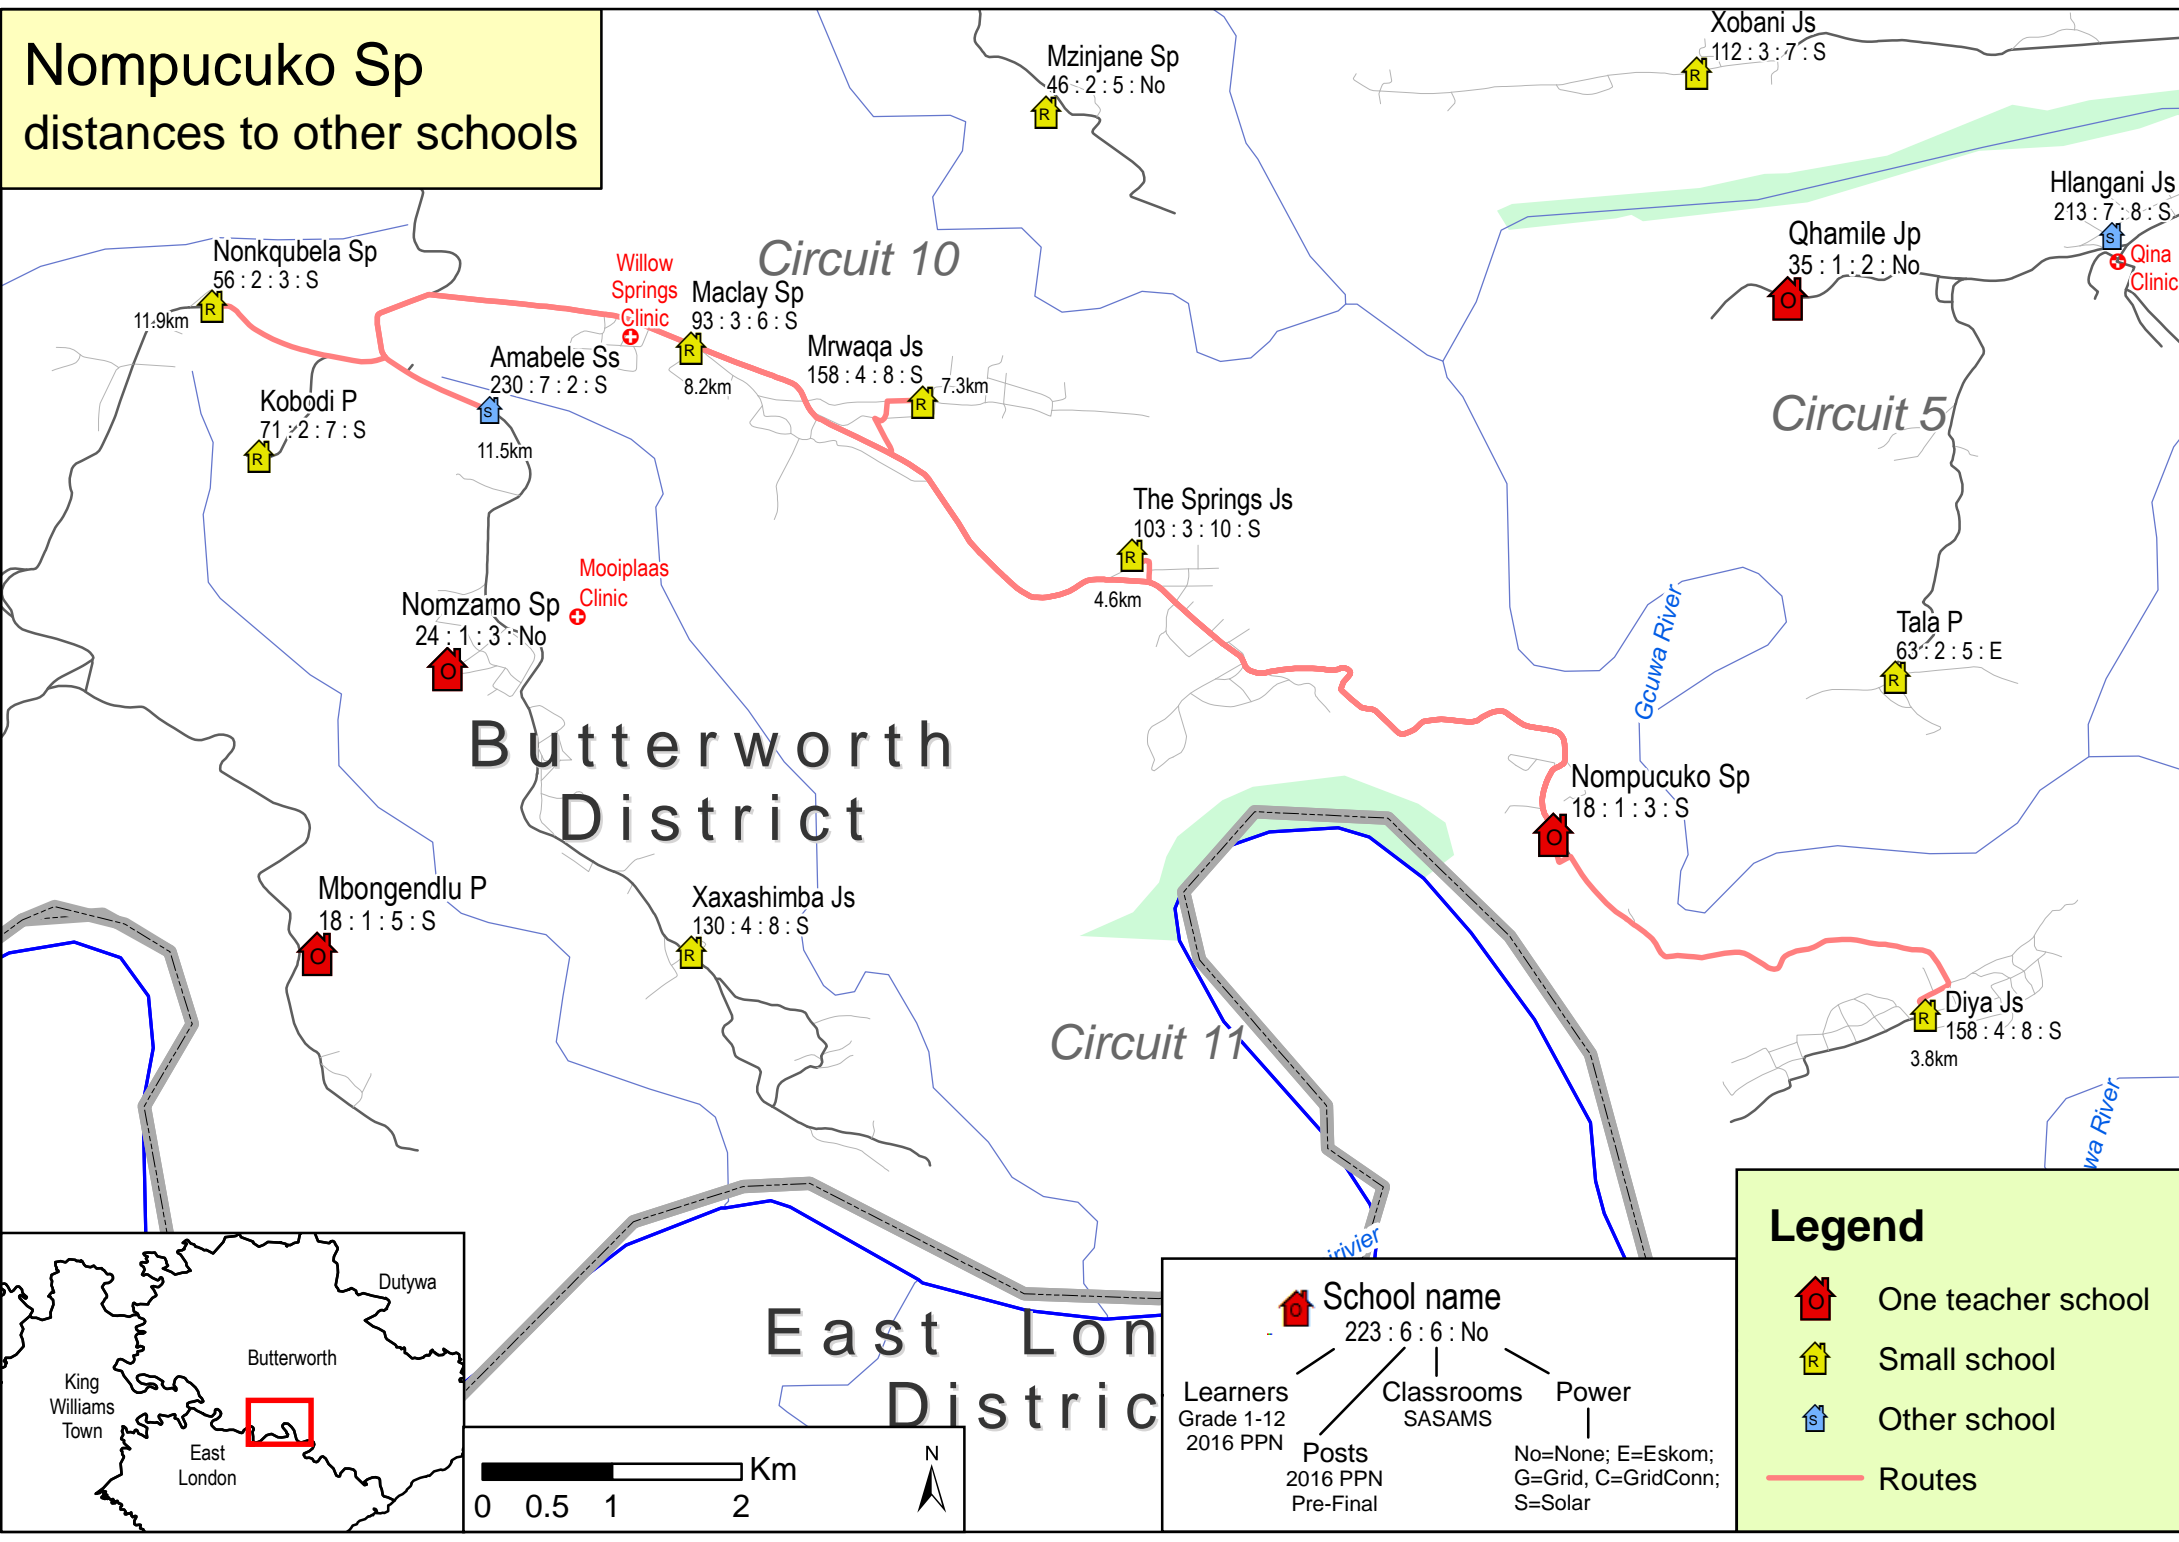

Nompucuko Sp distances to other schools

Legend

- One teacher school
- Small school
- Other school
- Routes

No=None; E=Eskom; G=Grid, C=GridConn; S=Solar