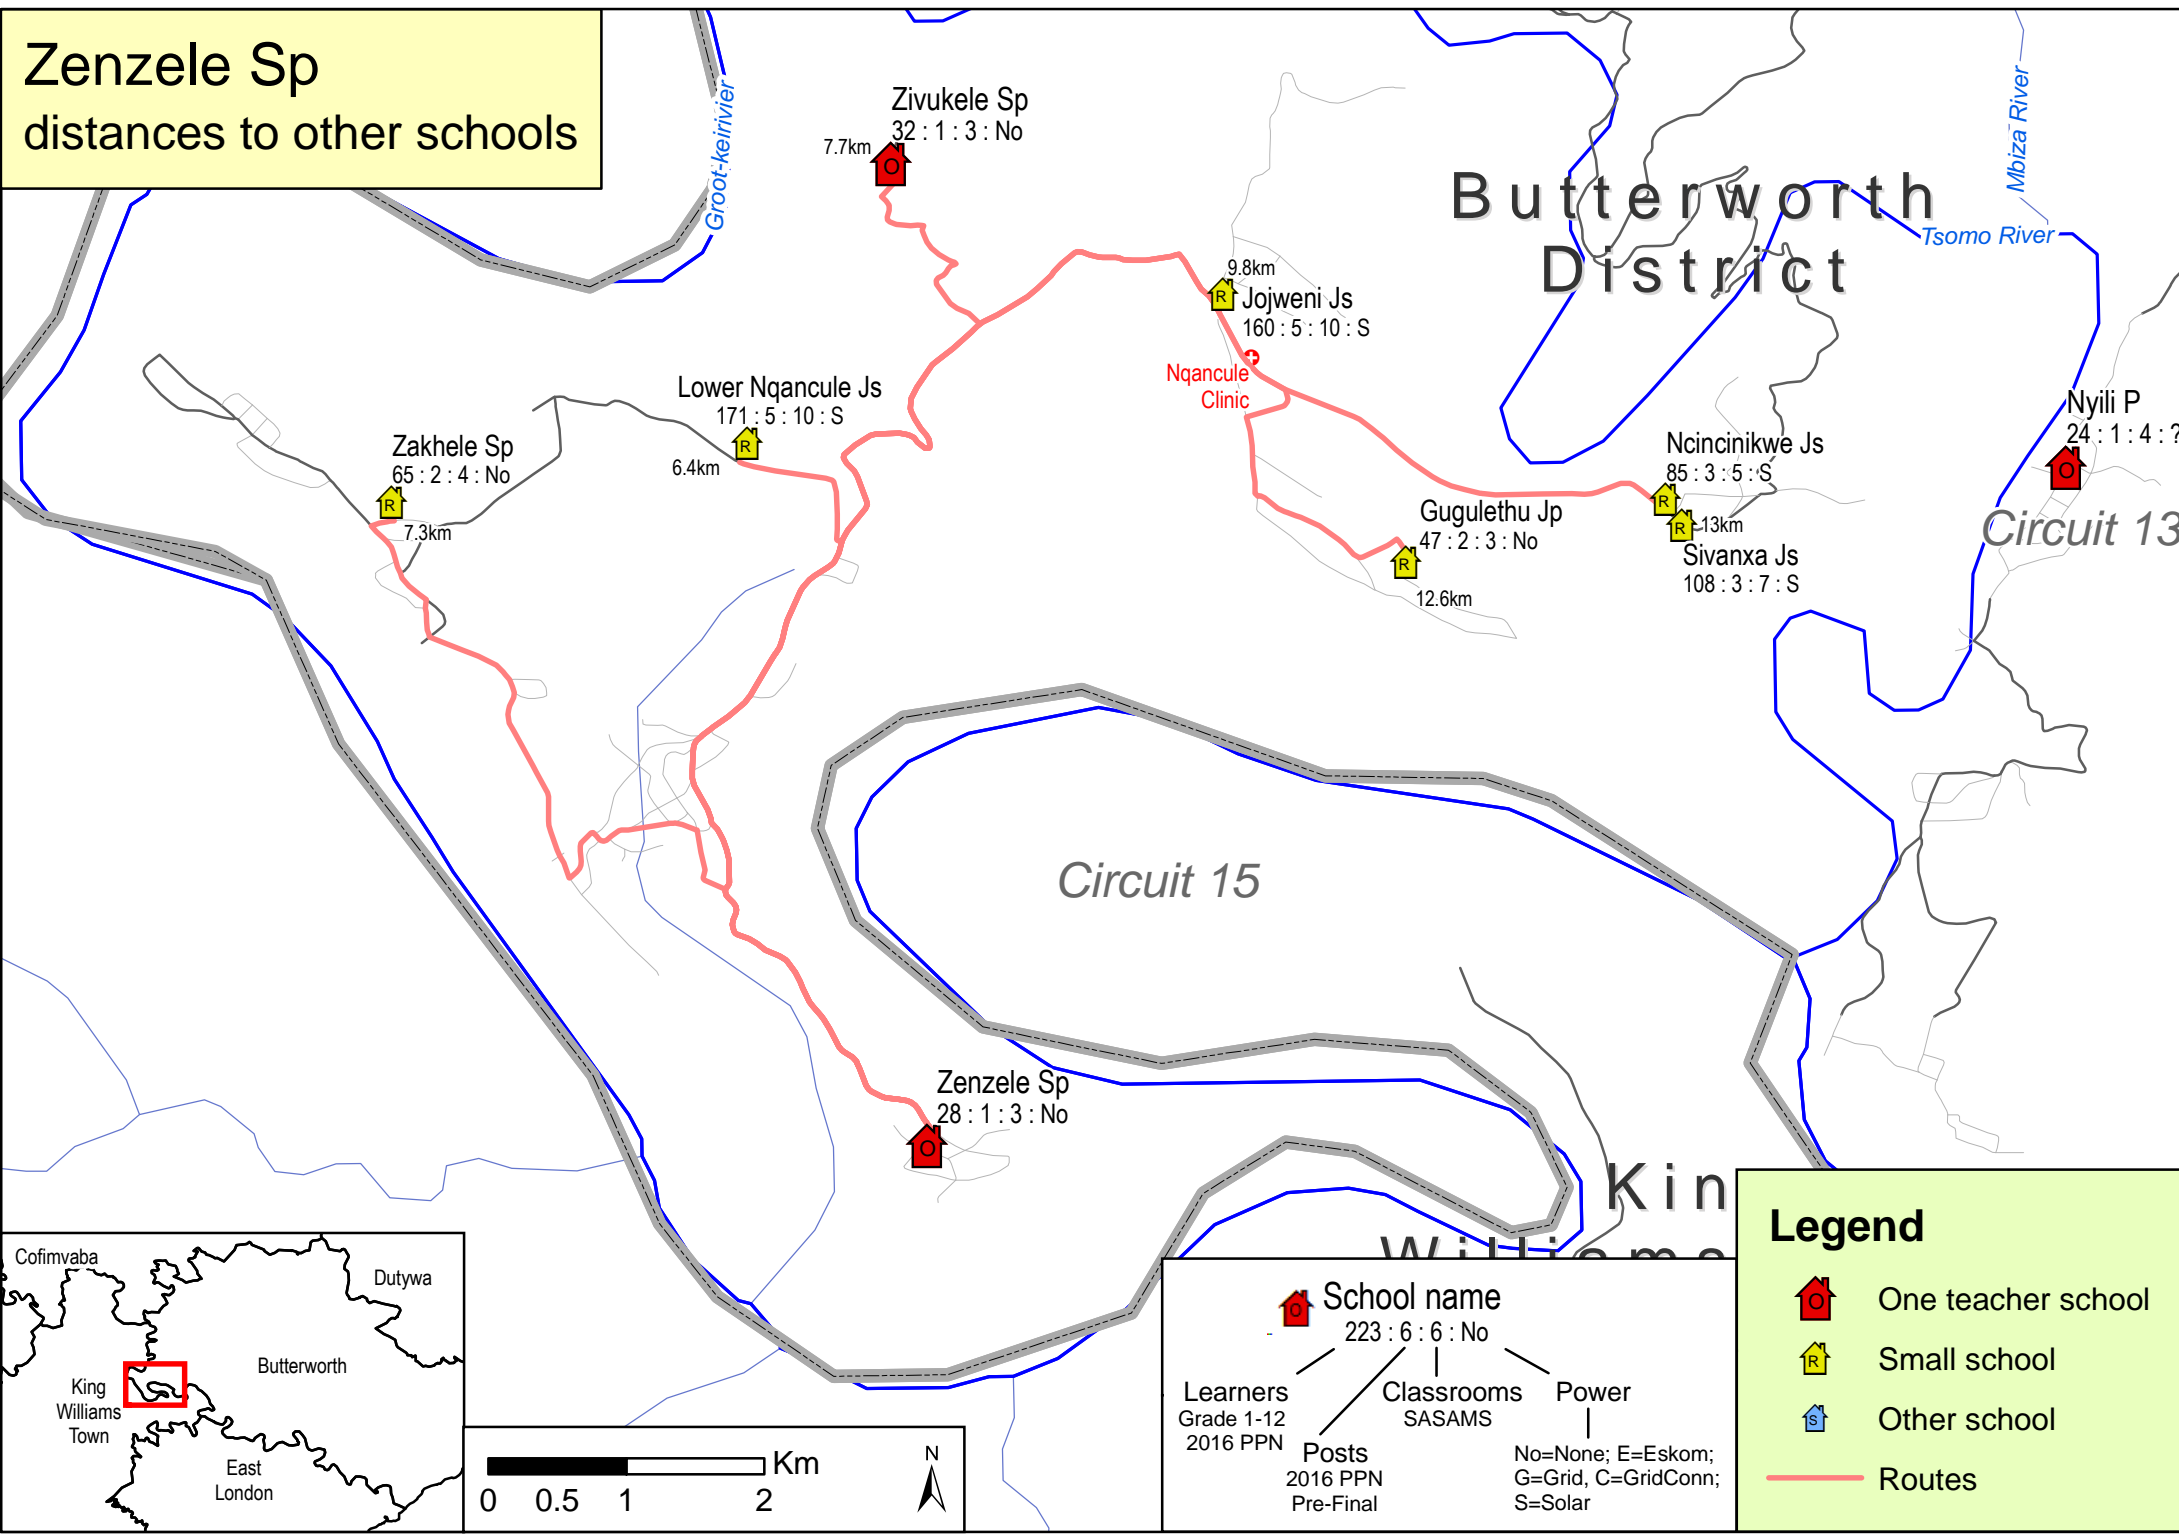

# Zenzele Sp distances to other schools

**School name**  
223 : 6 : 6 : No

Learners Grade 1-12 2016 PPN  
Posts 2016 PPN Pre-Final

Classrooms SASAMS

Power  
No=None; E=Eskom; G=Grid, C=GridConn; S=Solar

**Legend**

- One teacher school
- Small school
- Other school
- Routes