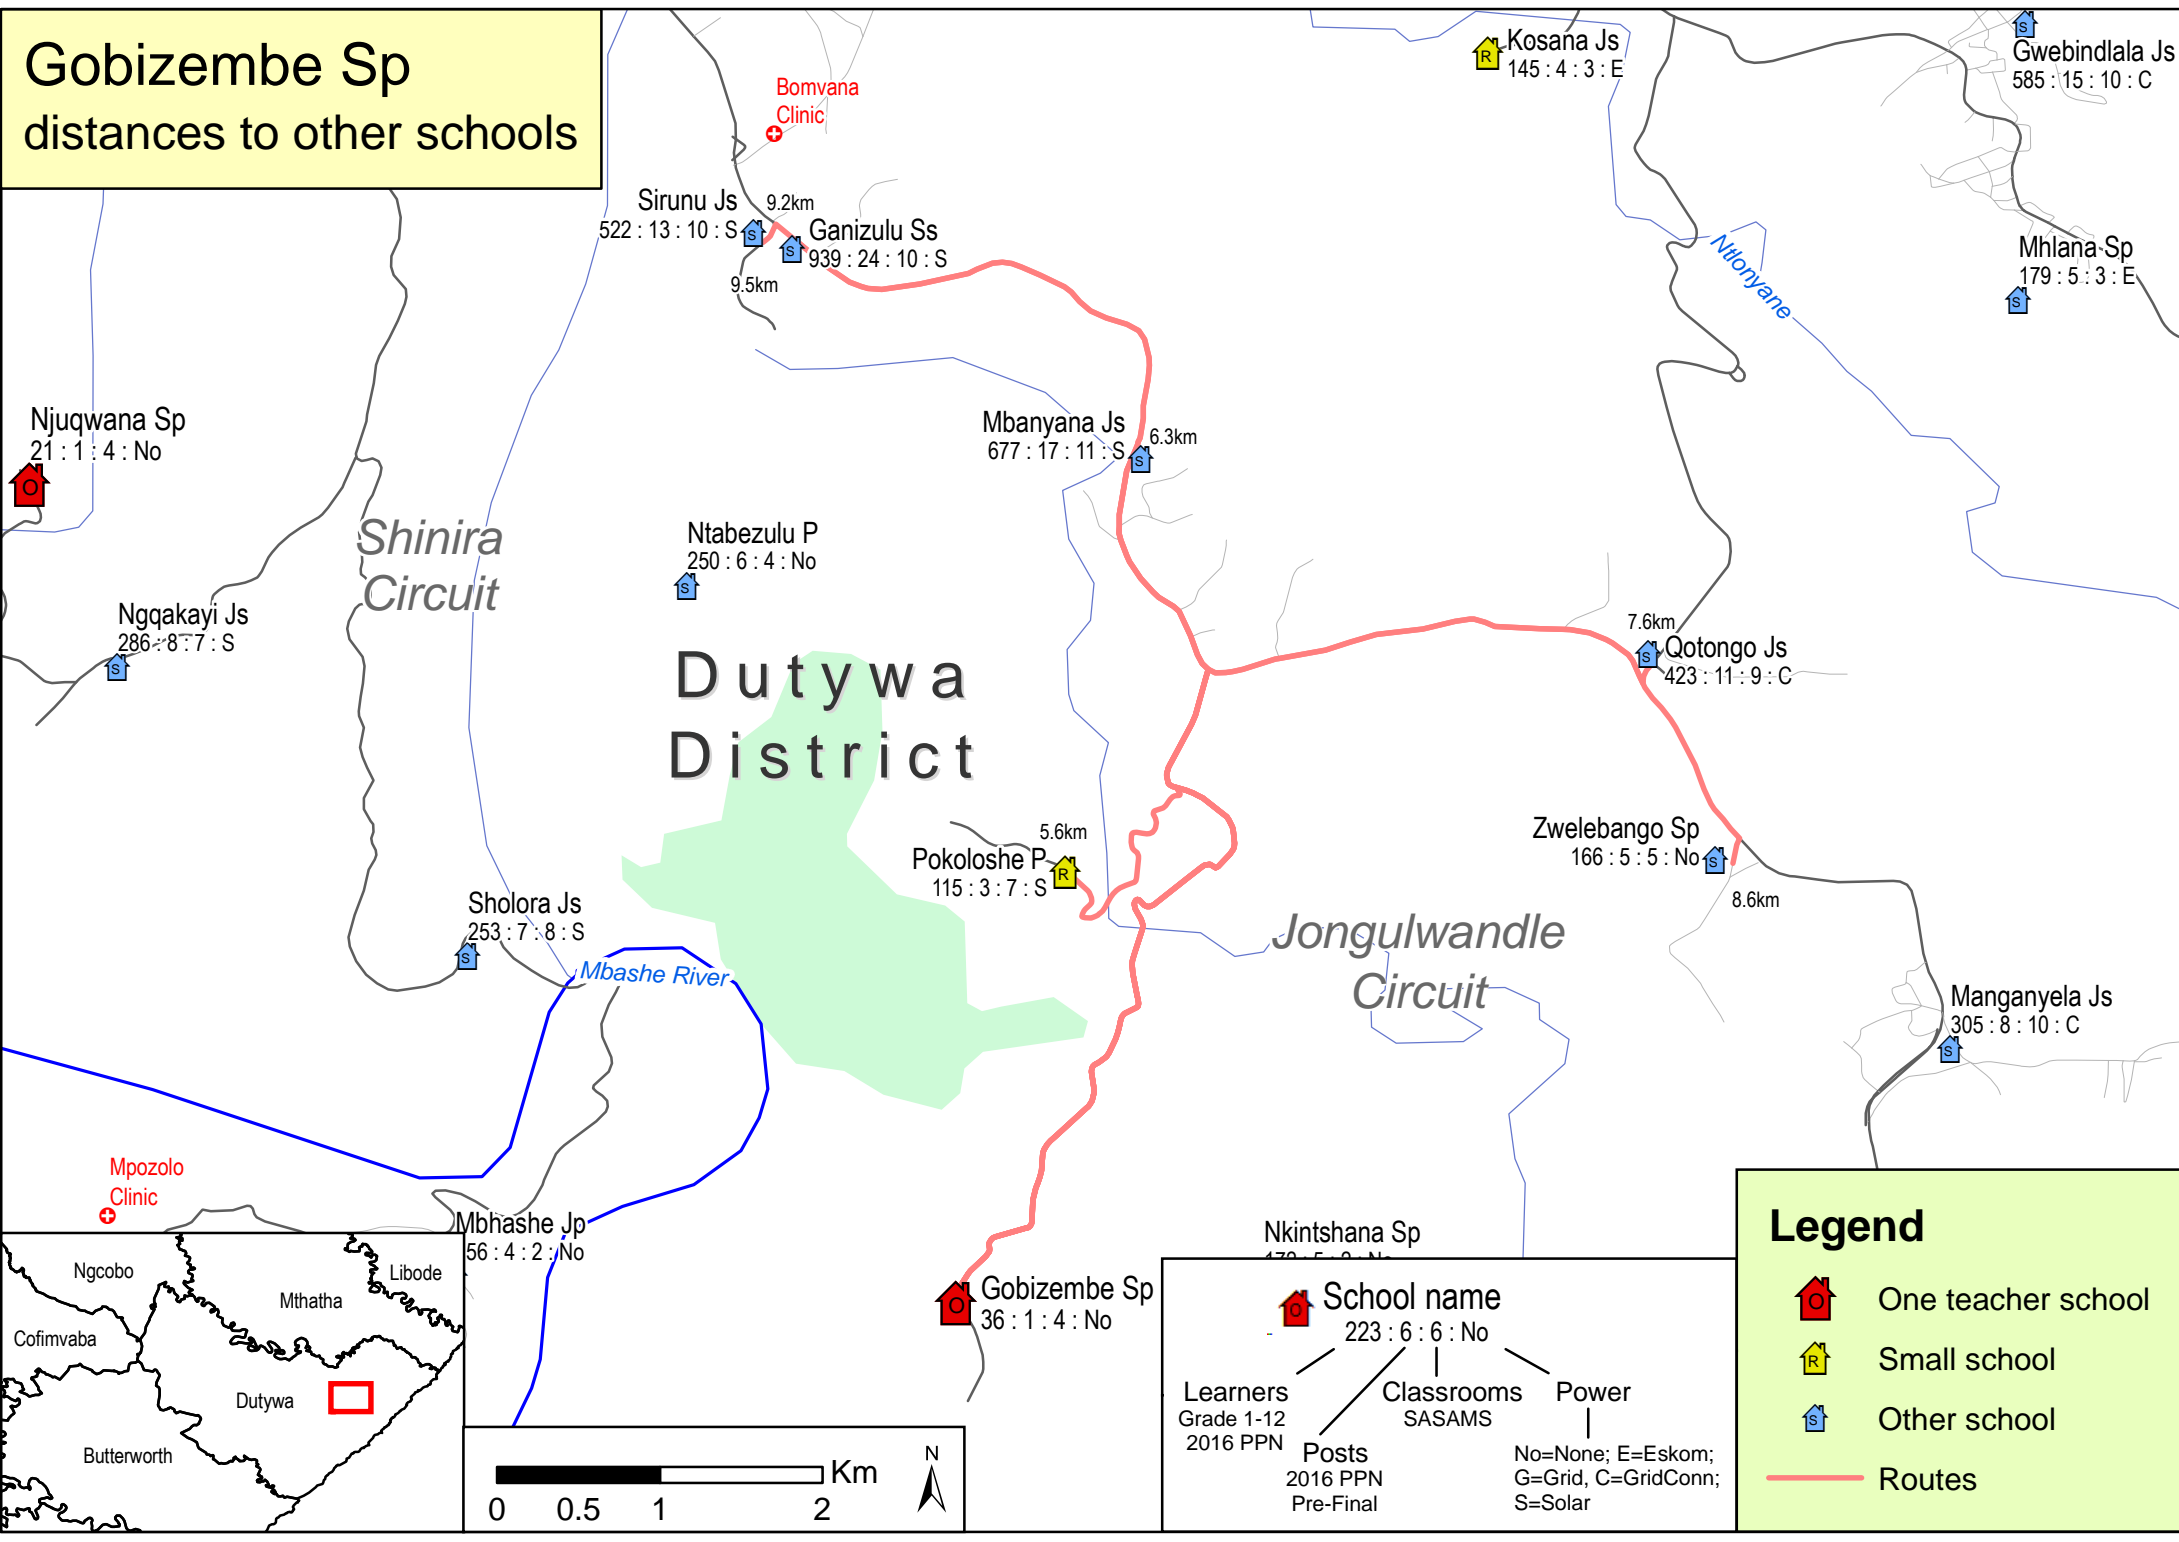

# Gobizembe Sp distances to other schools

**School name**  
223 : 6 : 6 : No

**Learners**  
Grade 1-12  
2016 PPN

**Classrooms**  
SASAMS

**Power**  
No=None; E=Eskom;  
G=Grid, C=GridConn;  
S=Solar

**Posts**  
2016 PPN  
Pre-Final

**Legend**

- One teacher school
- Small school
- Other school
- Routes