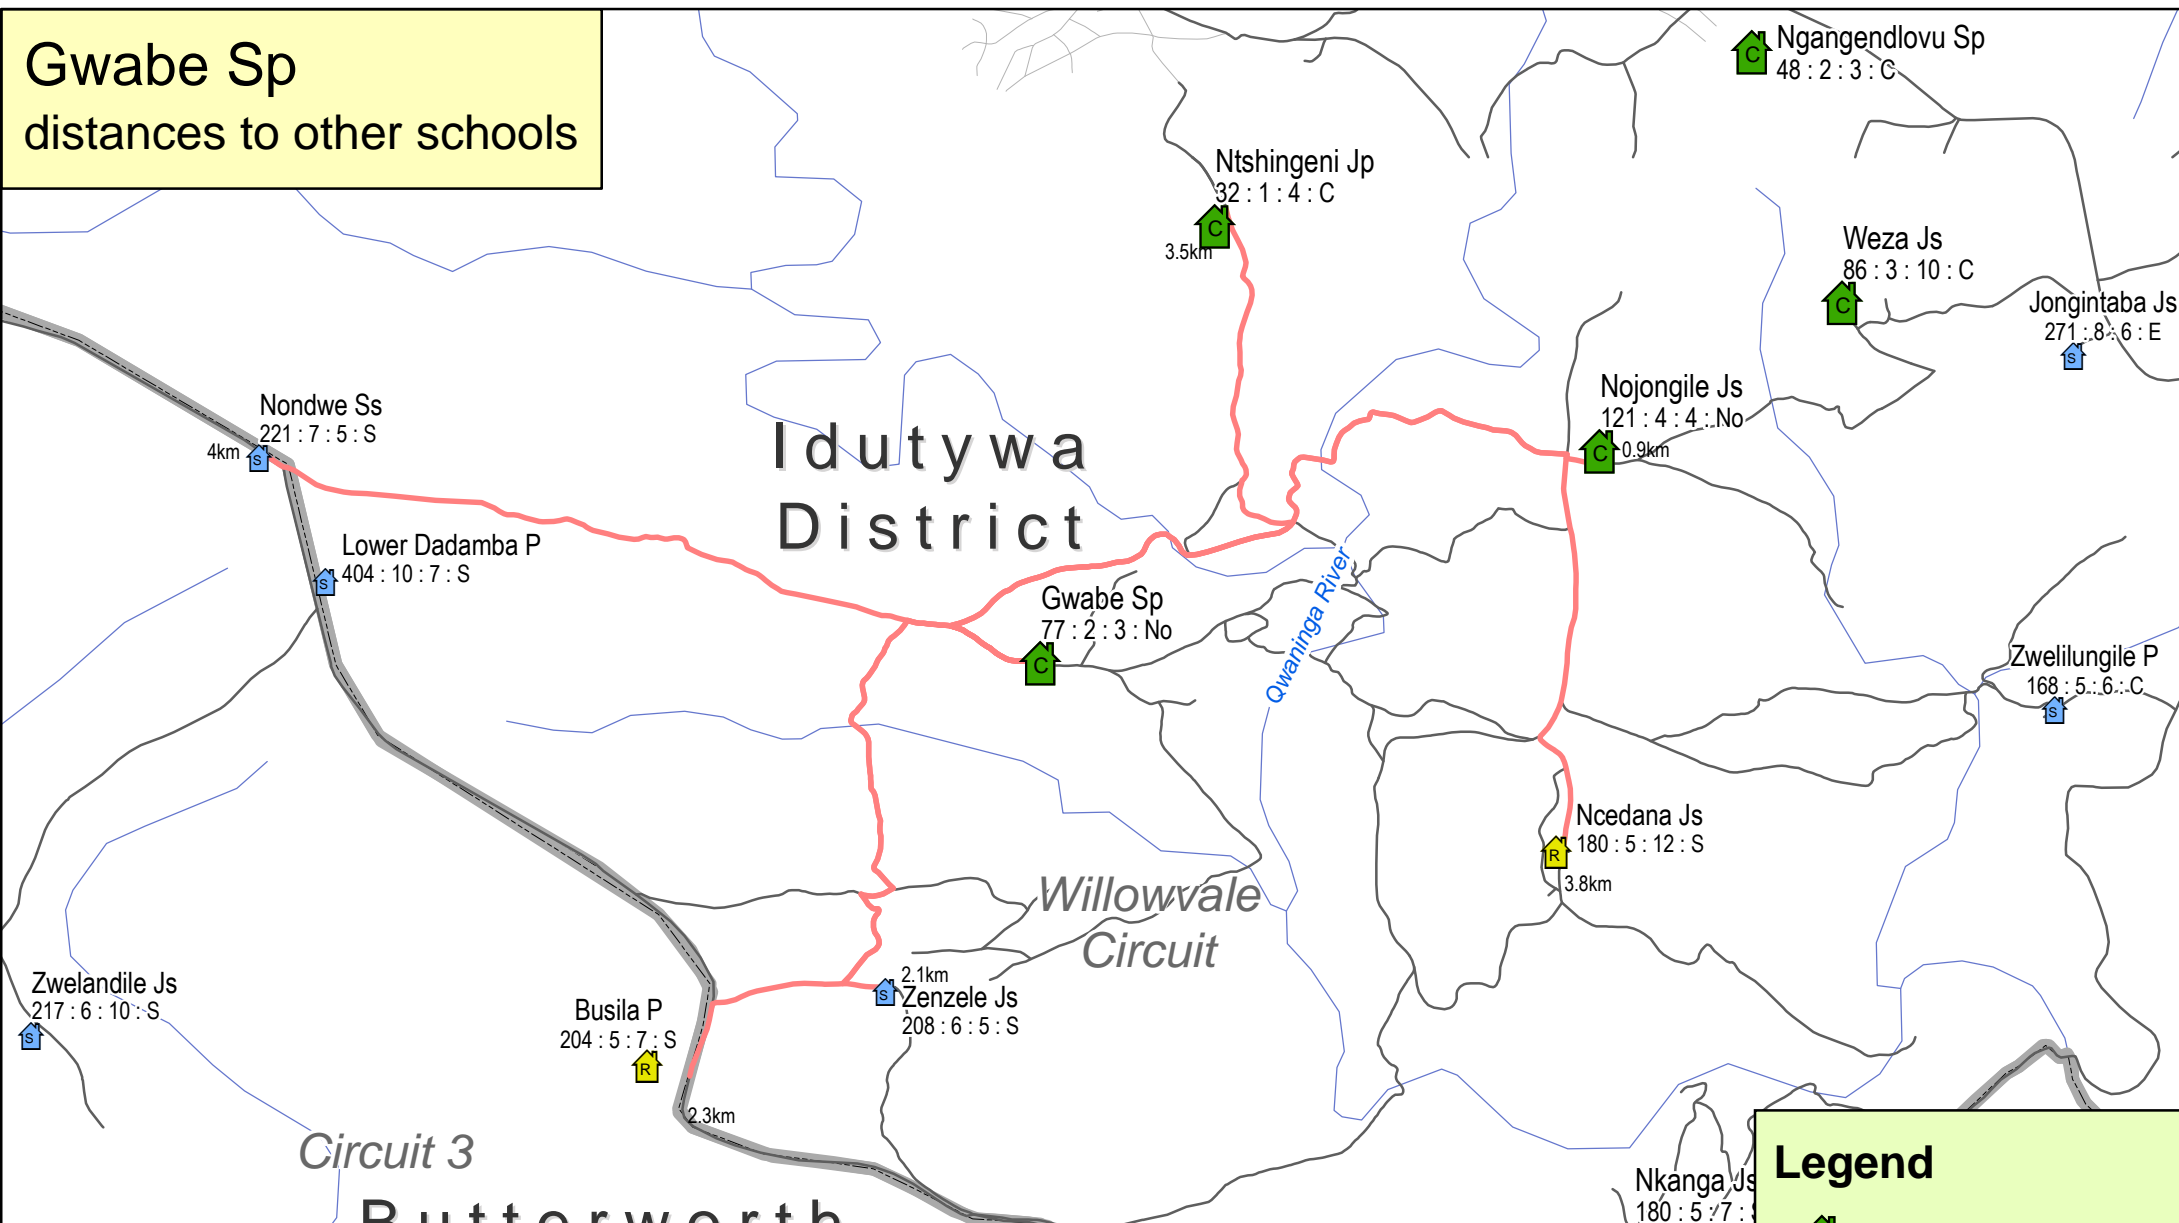

# Gwabe Sp distances to other schools

### Legend

- School closure
- One teacher school
- Small school
- Other school
- Routes

**School name**  
223 : 6 : 6 : No

Learners Grade 1-12 2016 PPN      Posts 2016 PPN Pre-Final      Classrooms SASAMS      Power