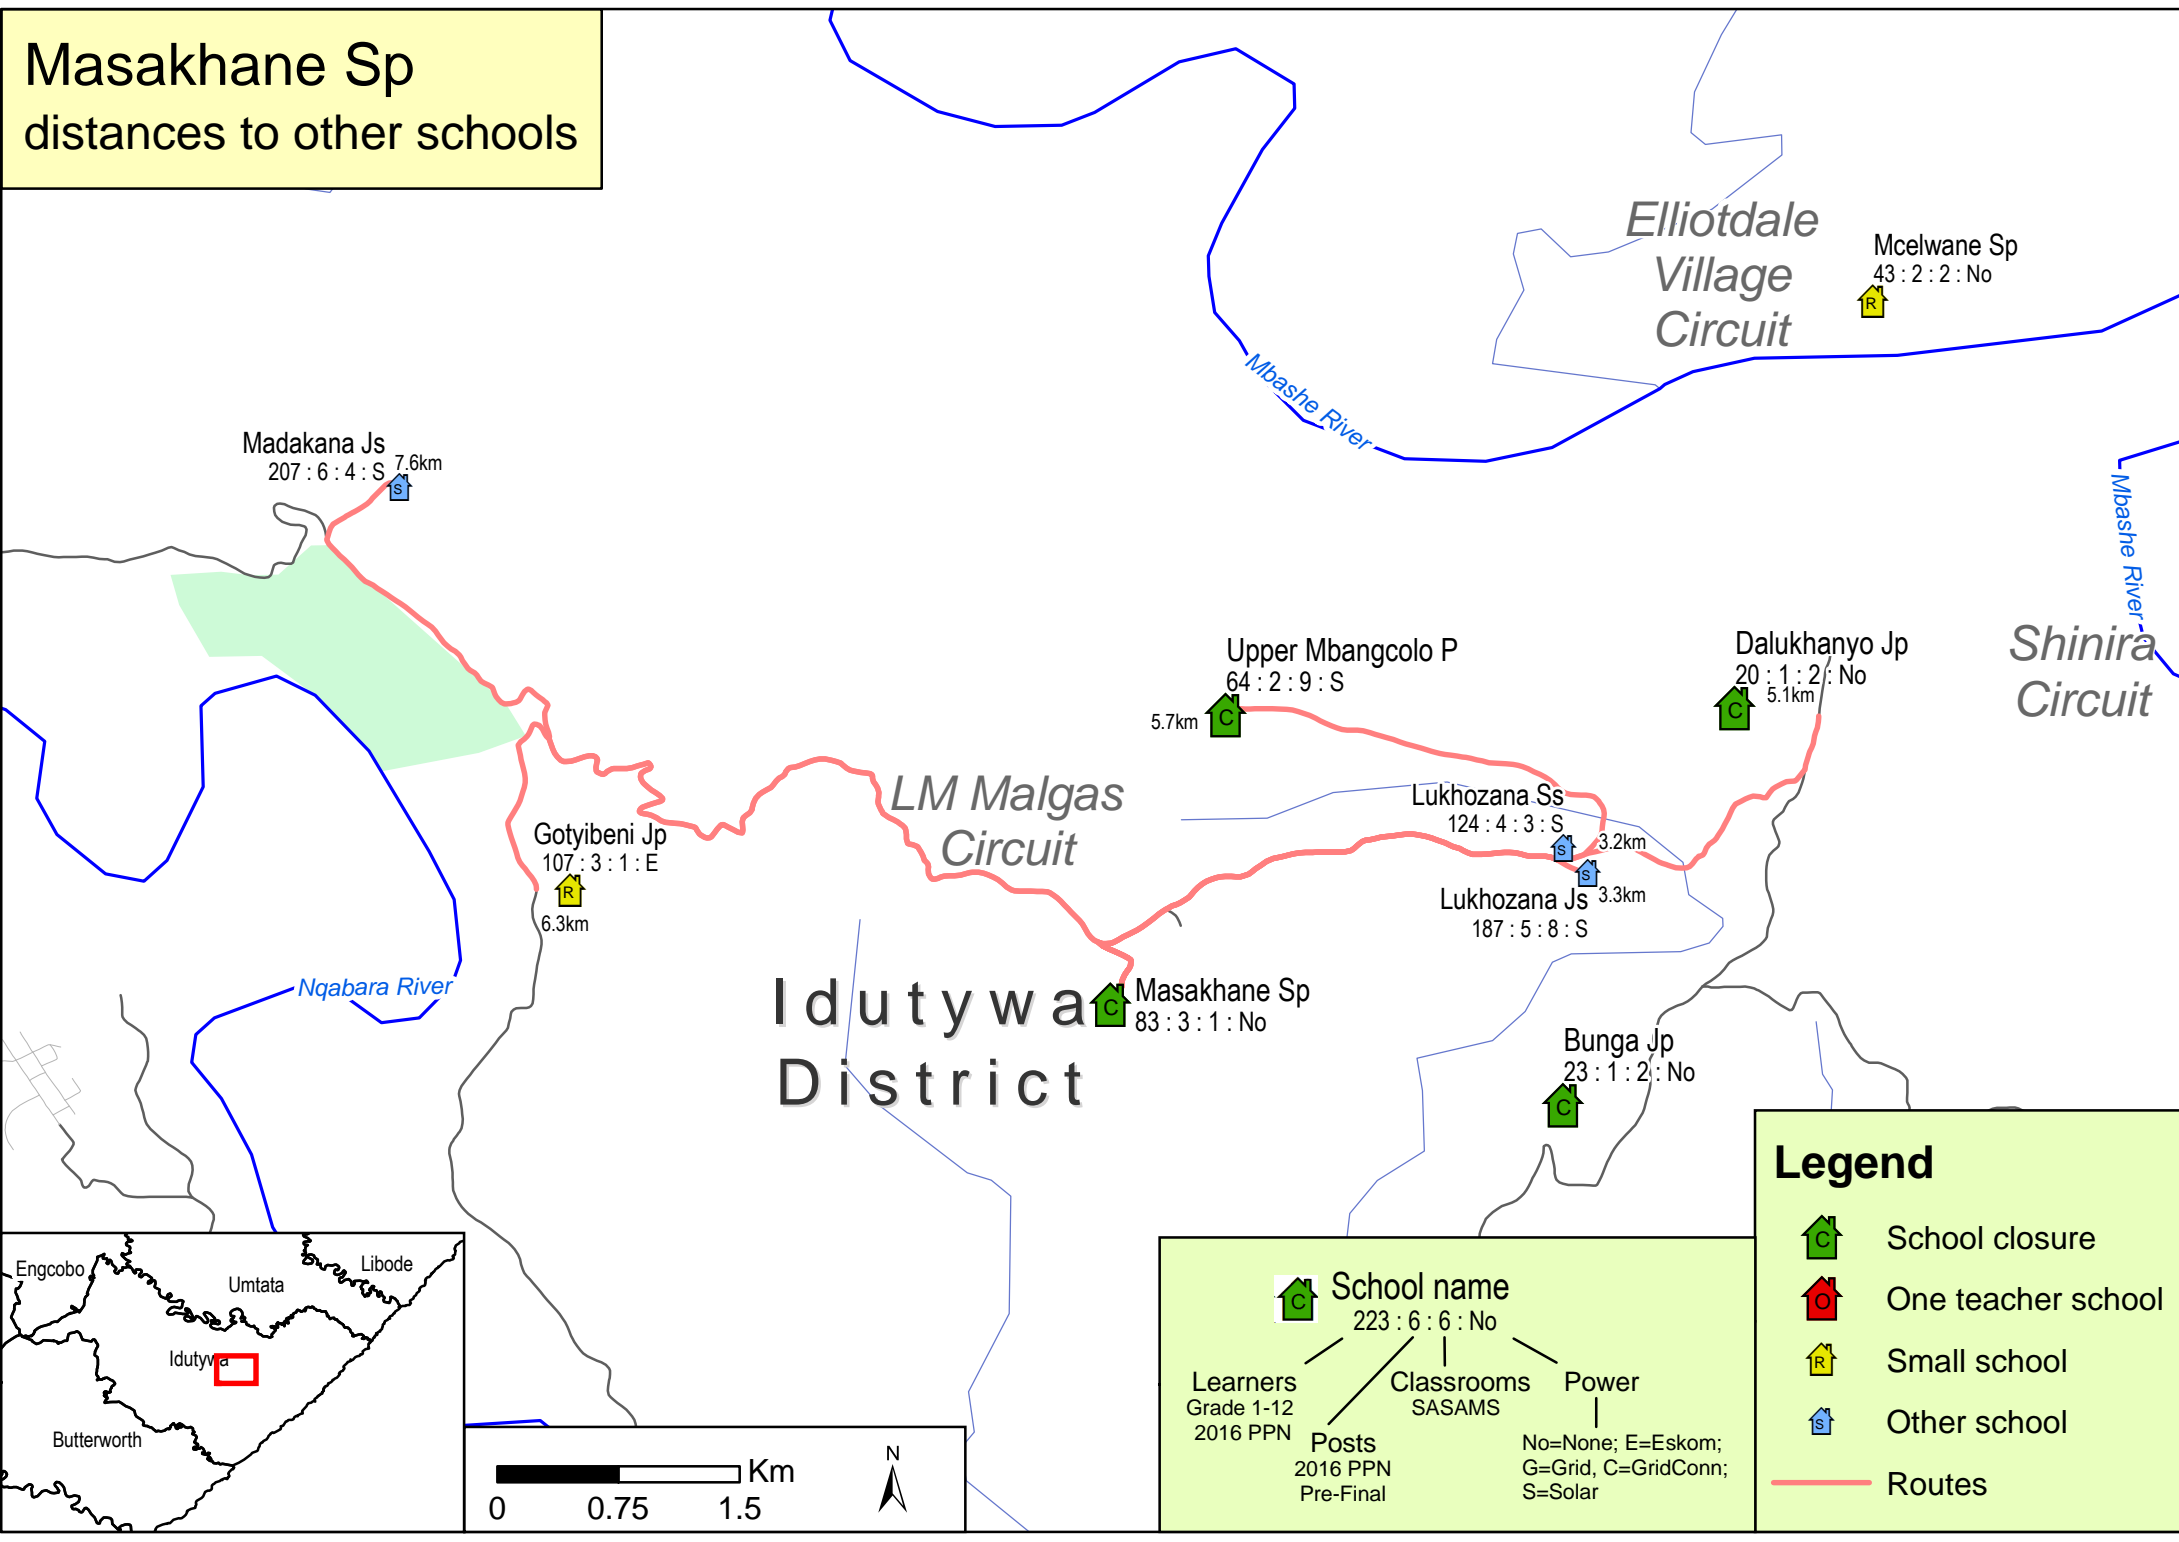

# Masakhane Sp distances to other schools

**School name**  
 223 : 6 : 6 : No

Learners Grade 1-12 2016 PPN  
 Posts 2016 PPN Pre-Final

Classrooms SASAMS

Power  
 No=None; E=Eskom; G=Grid, C=GridConn; S=Solar

**Legend**

- School closure
- One teacher school
- Small school
- Other school
- Routes