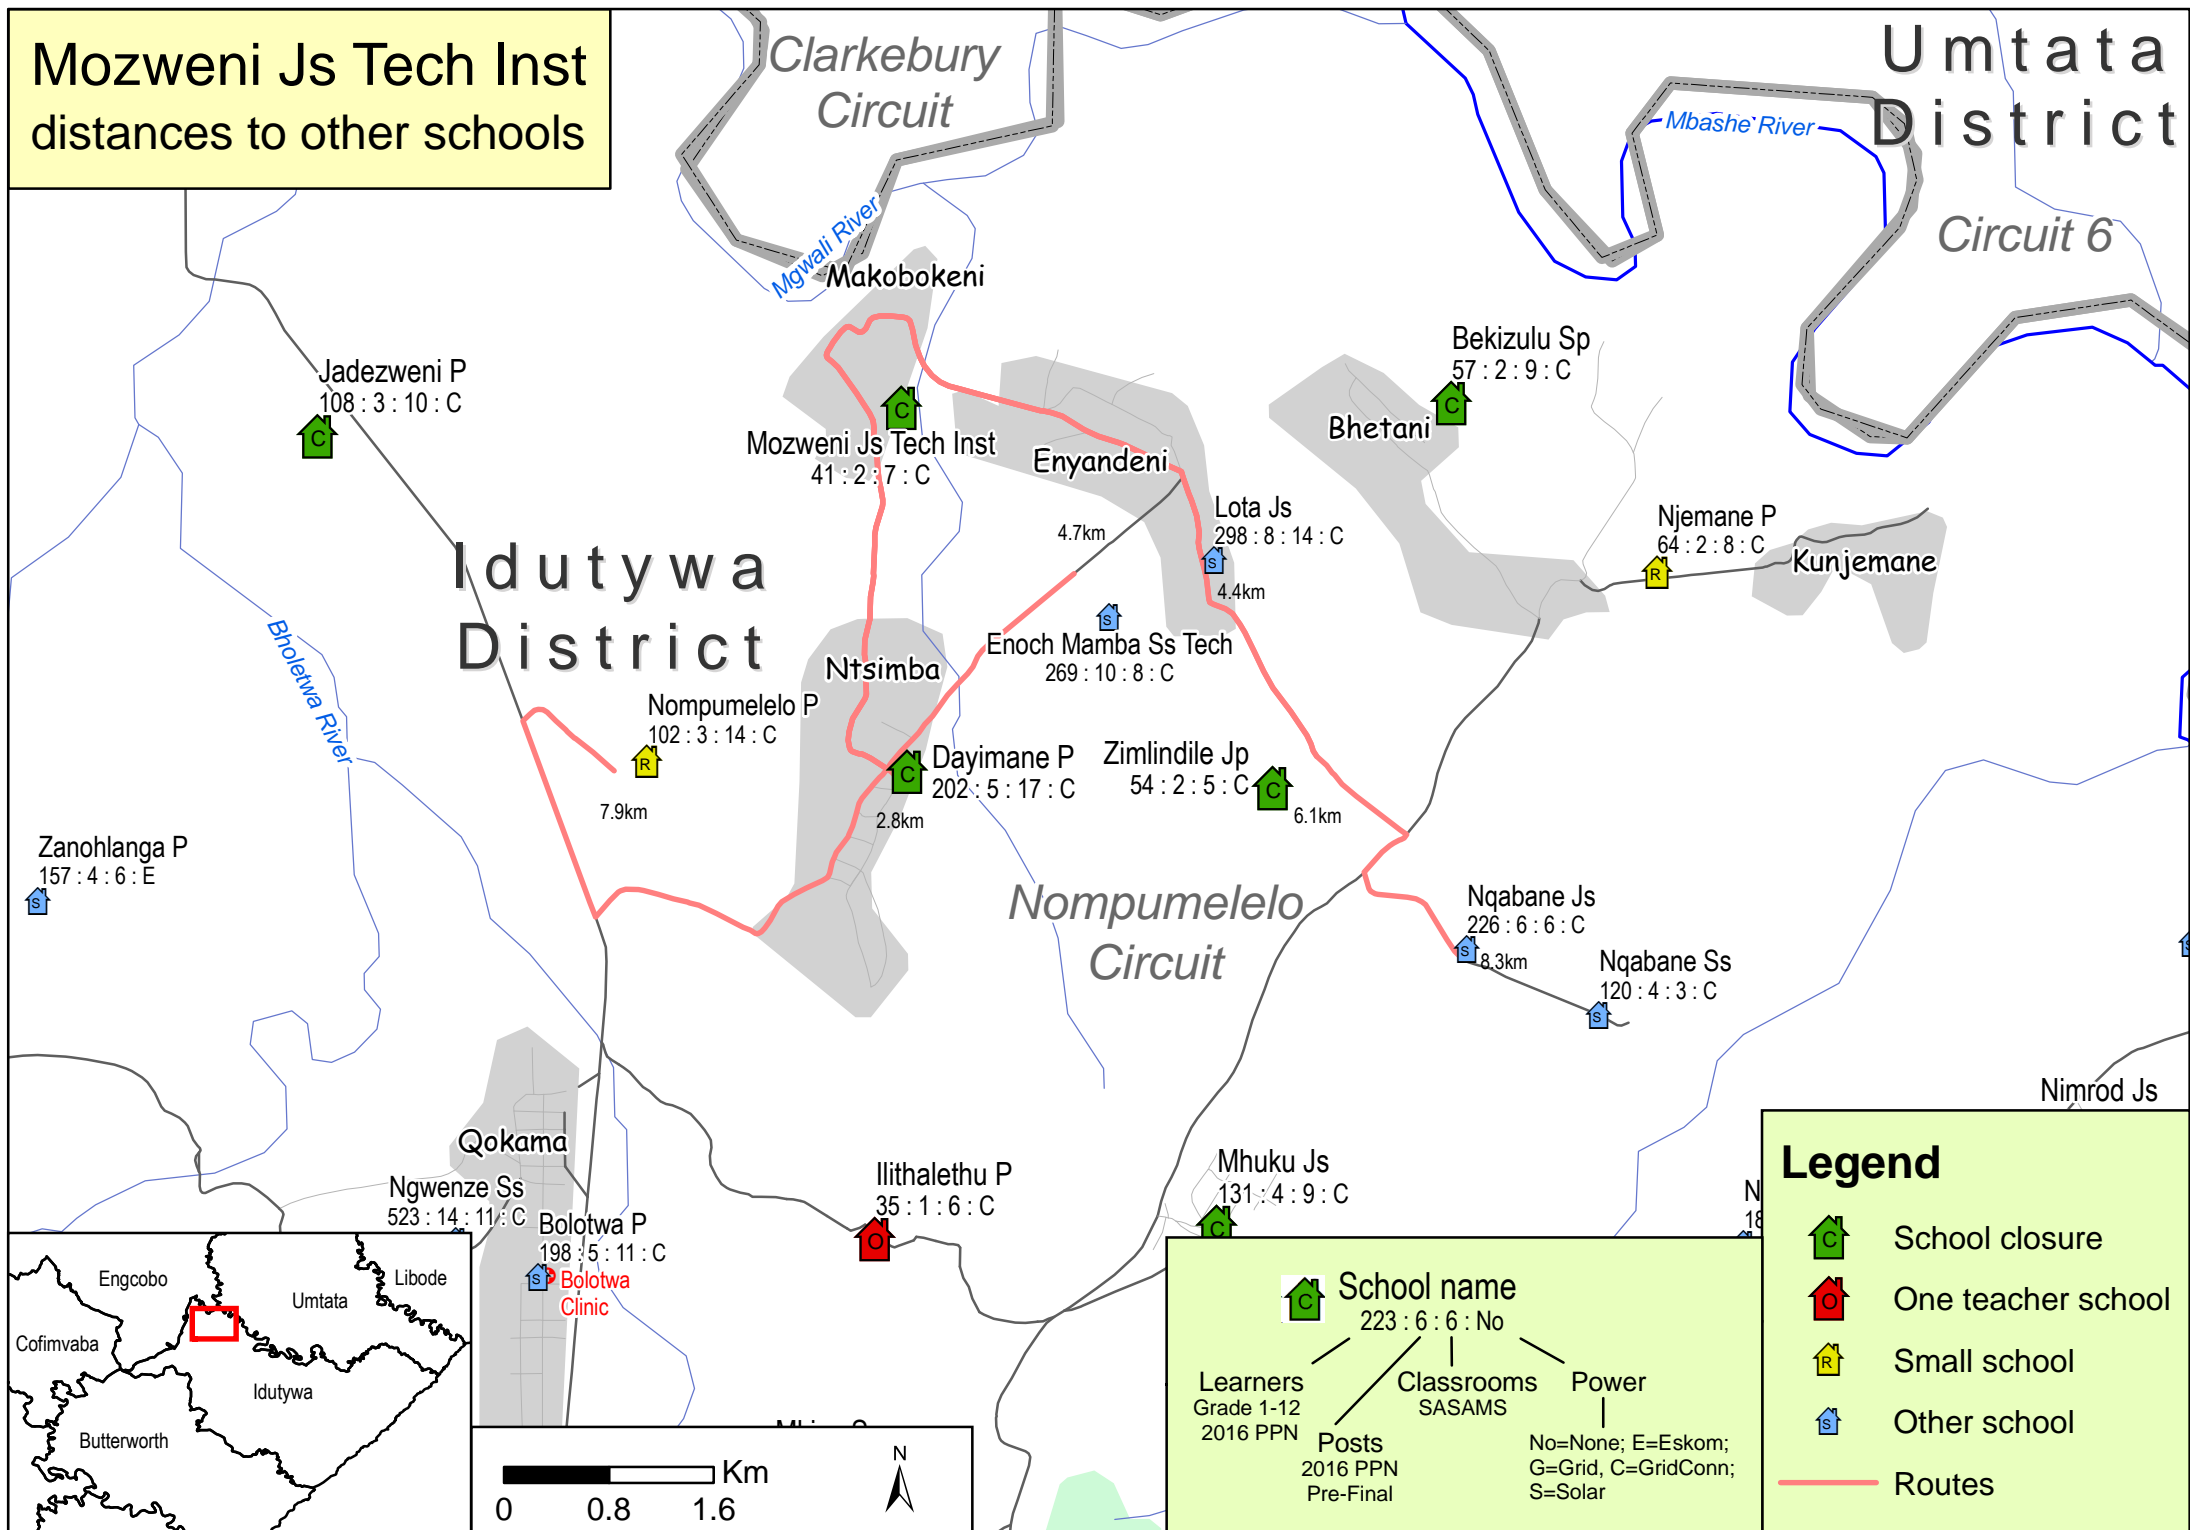

Mozweni Js Tech Inst distances to other schools

Legend

- School closure
- One teacher school
- Small school
- Other school
- Routes

School name
223 : 6 : 6 : No

Learners
Grade 1-12
2016 PPN

Classrooms
SASAMS