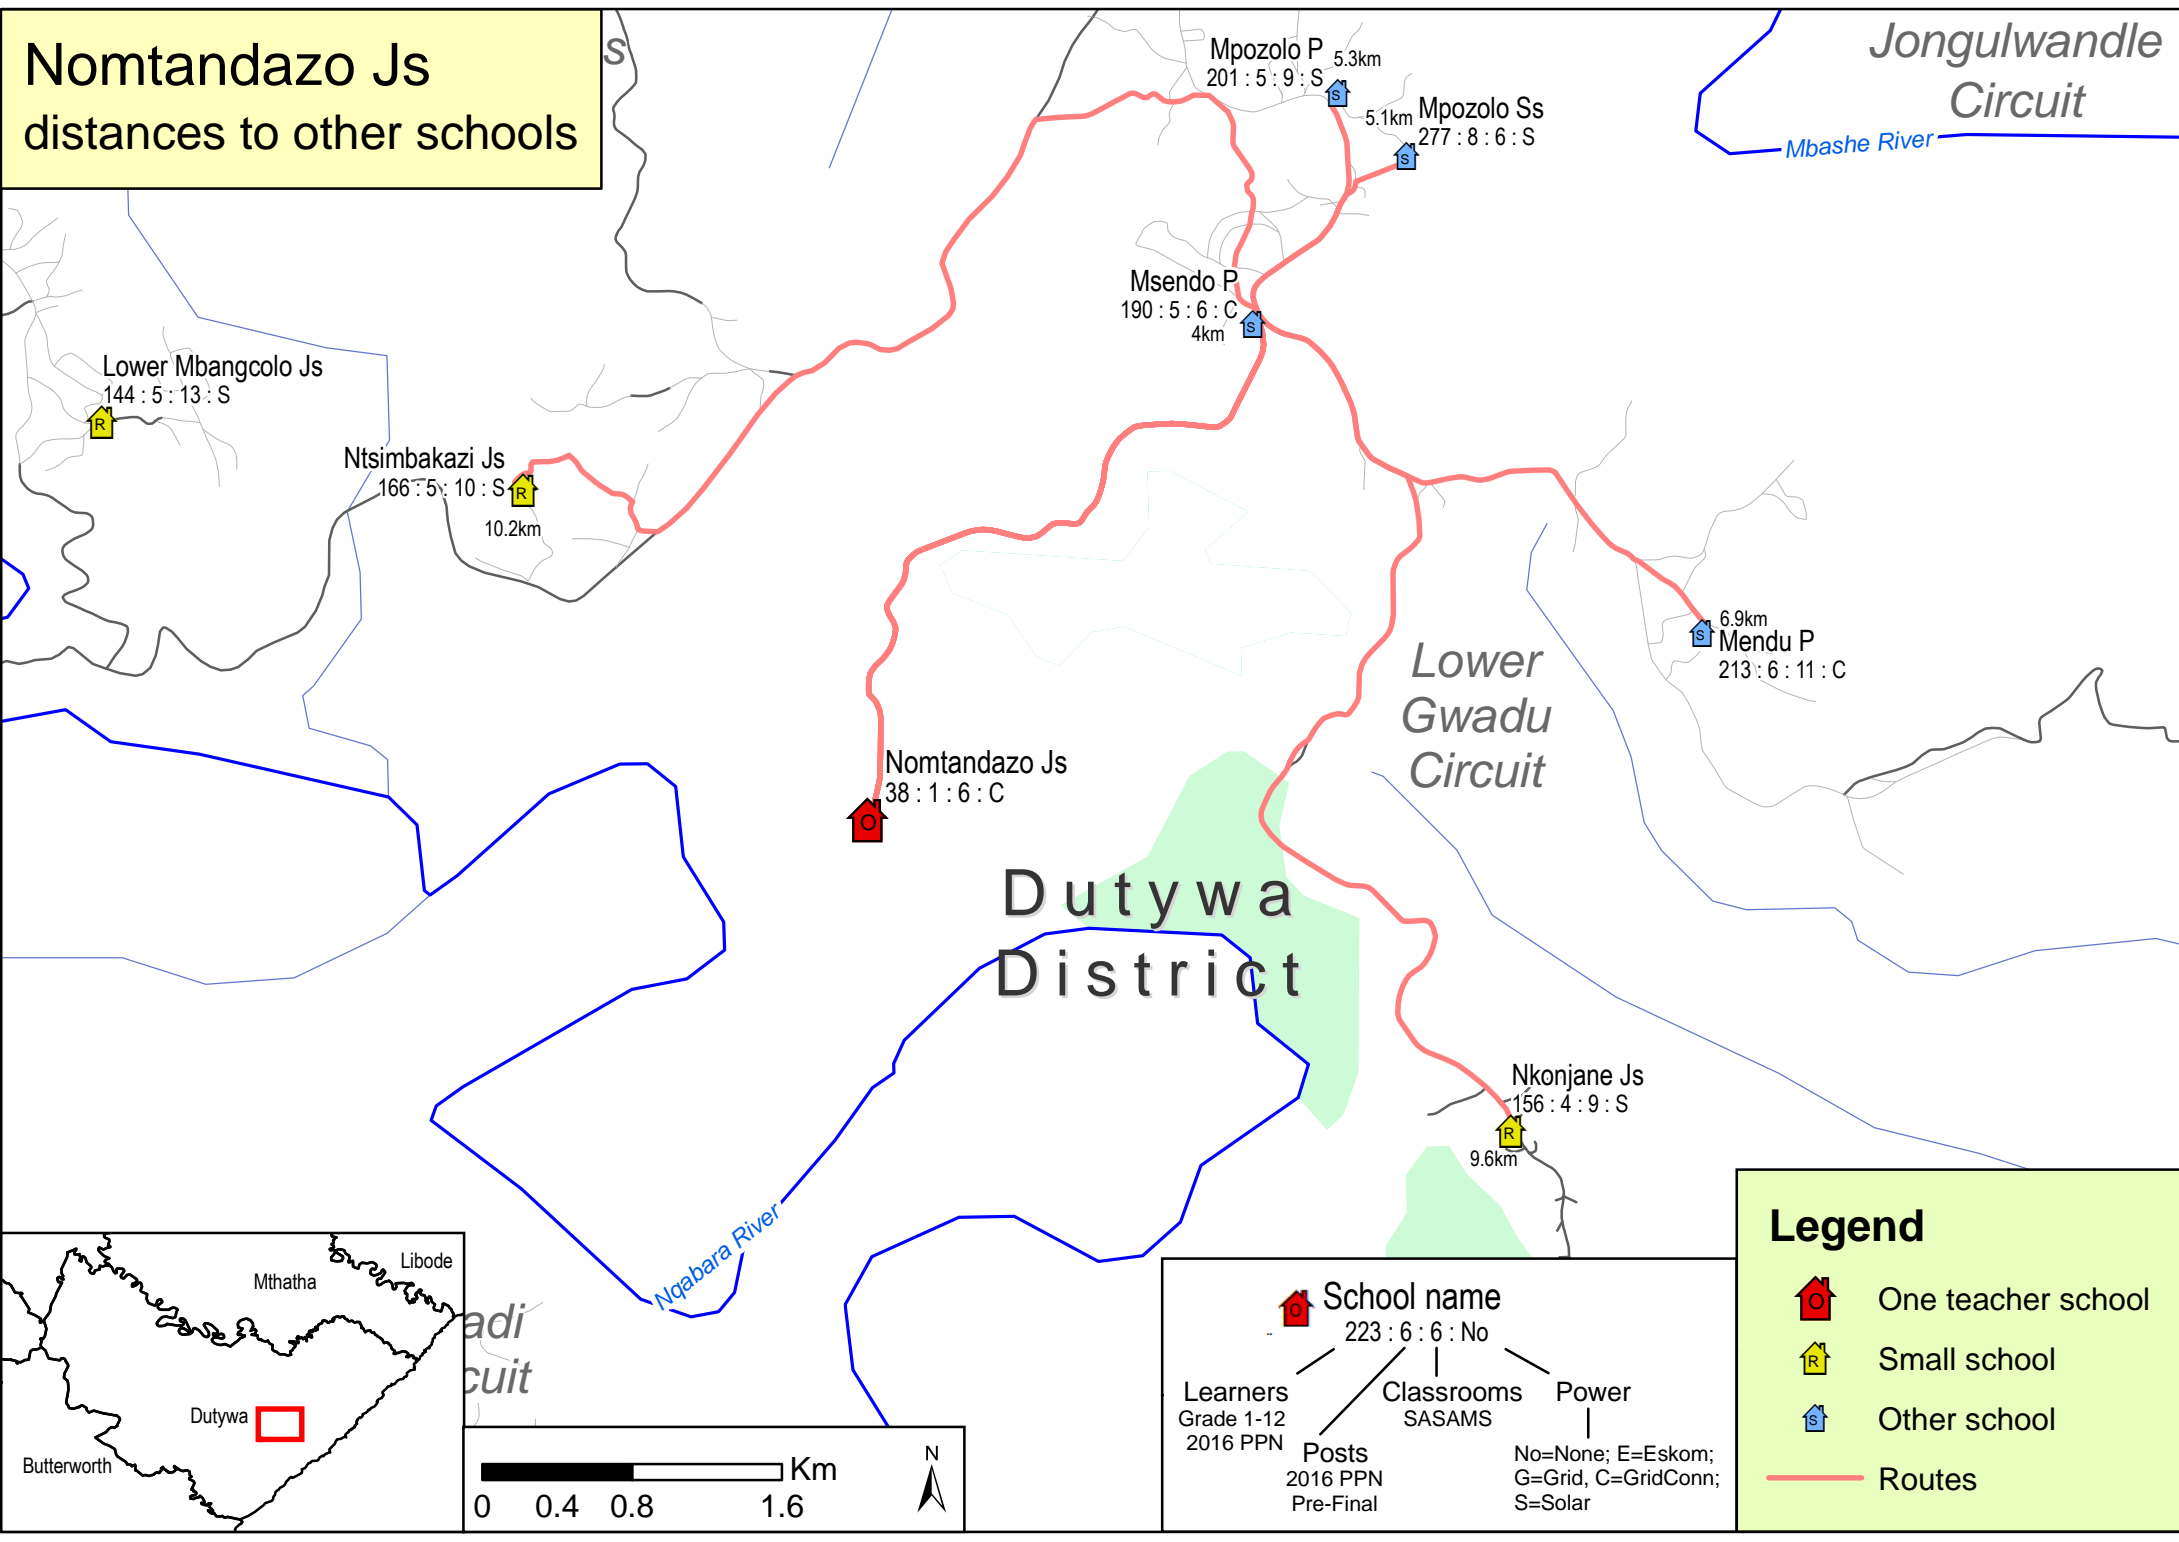

# Nomtandazo Js distances to other schools

**School name**  
223 : 6 : 6 : No

- Learners**  
Grade 1-12  
2016 PPN
- Posts**  
2016 PPN  
Pre-Final
- Classrooms**  
SASAMS
- Power**  
No=None; E=Eskom;  
G=Grid, C=GridConn;  
S=Solar