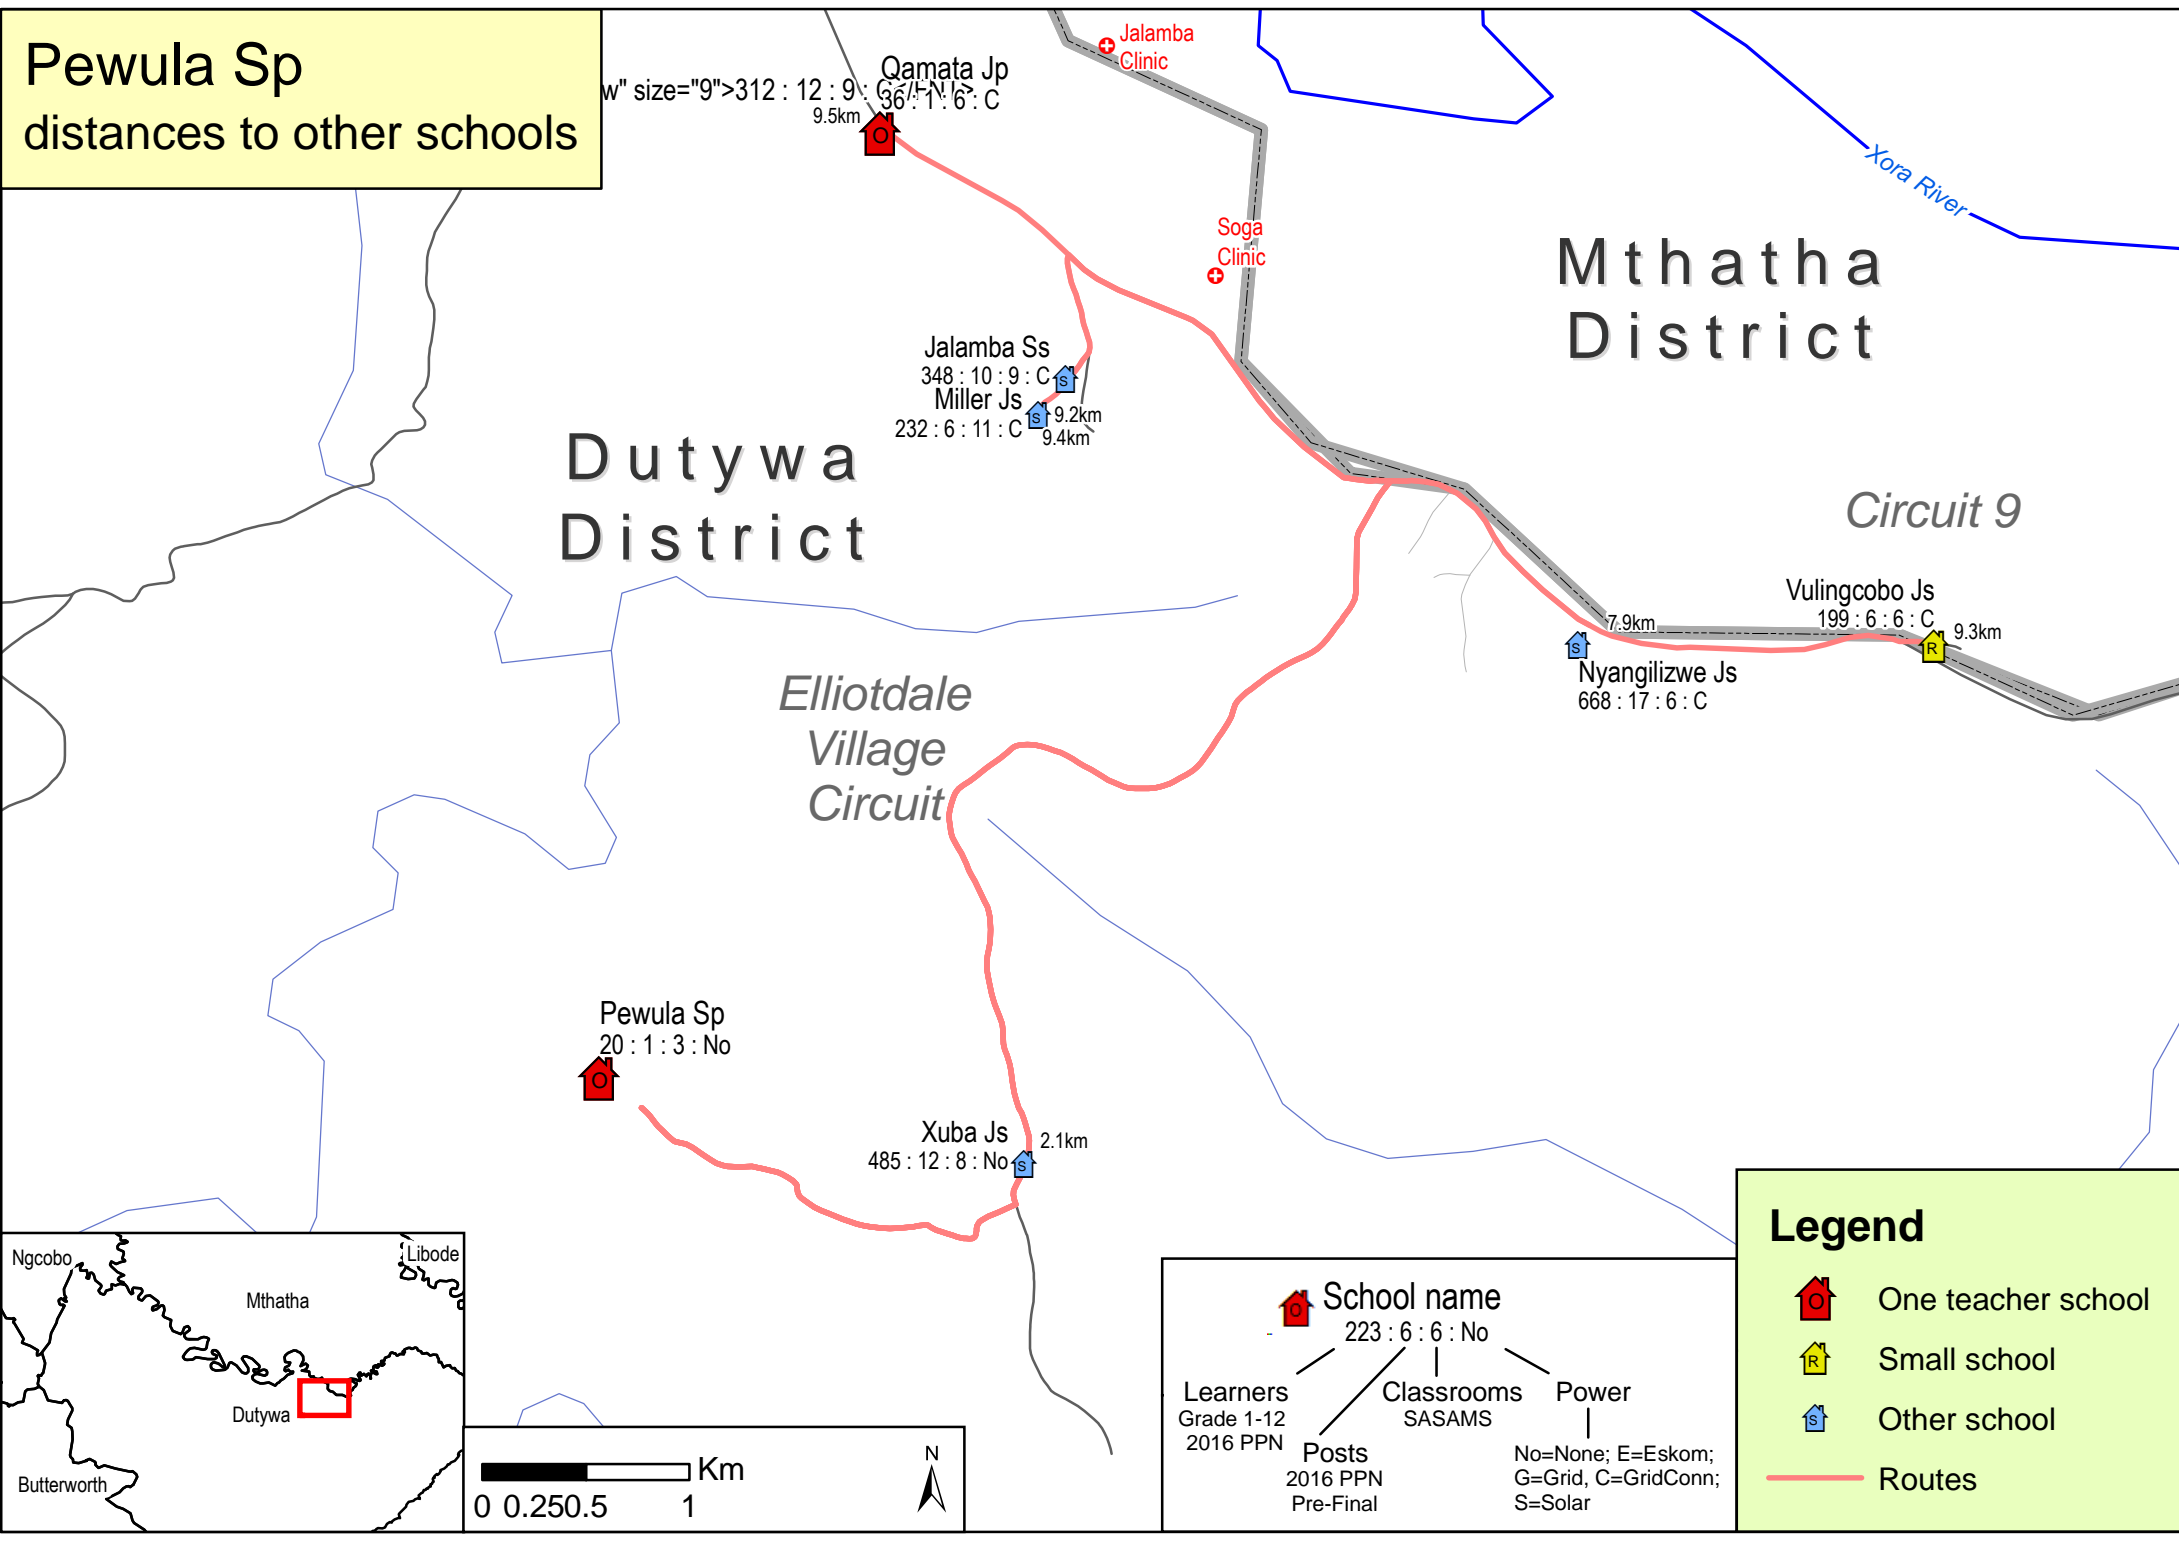

Pewula Sp distances to other schools

Qamata Jp
36 : 1 : 6 : C
9.5km

Jalamba Ss
348 : 10 : 9 : C
Miller Js
232 : 6 : 11 : C
9.2km
9.4km

Dutywa
District

Mthatha
District

Circuit 9

Nyangilizwe Js
668 : 17 : 6 : C
7.9km
Vulingcobo Js
199 : 6 : 6 : C
9.3km

Elliotdale
Village
Circuit

Pewula Sp
20 : 1 : 3 : No

Xuba Js
485 : 12 : 8 : No
2.1km

Legend

- One teacher school
- Small school
- Other school
- Routes