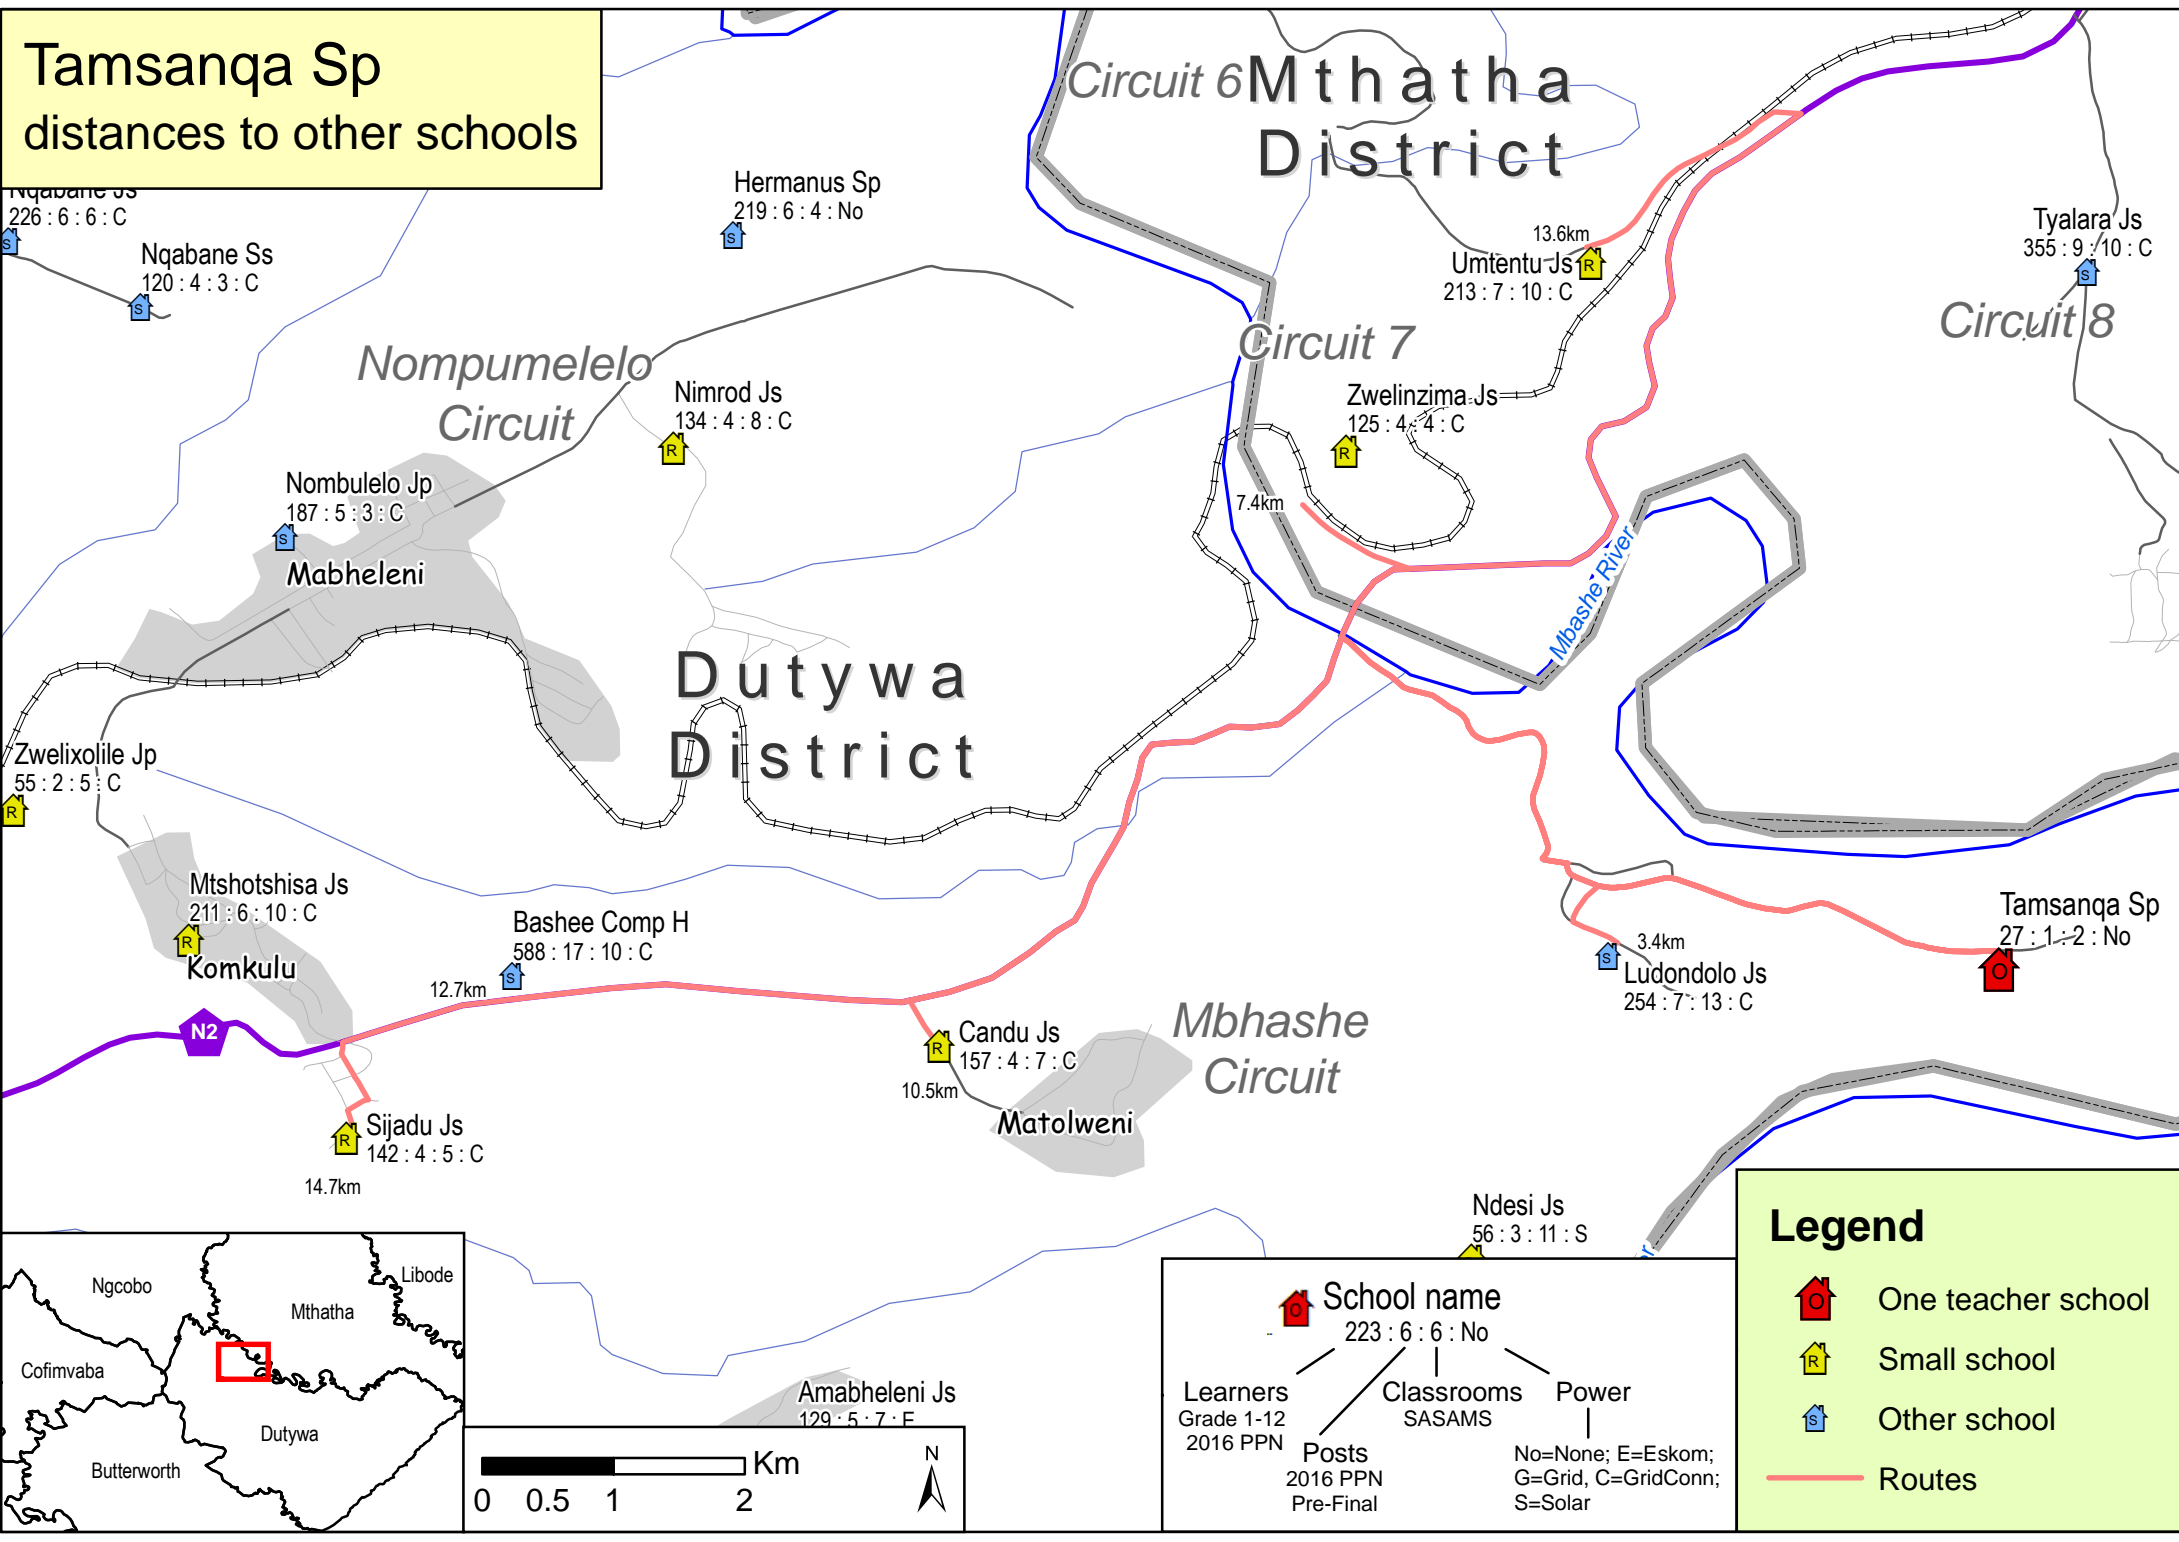

Tamsanqa Sp distances to other schools

Ngqobane Js
226 : 6 : 6 : C

Nqabane Ss
120 : 4 : 3 : C

Circuit 6 Mthatha District

Circuit 8

Nompumelelo Circuit

Circuit 7

Dutywa District

Mbashe Circuit

N2

Legend

School name
223 : 6 : 6 : No

- Learners Grade 1-12 2016 PPN
- Classrooms SASAMS
- Power: No=None; E=Eskom; G=Grid, C=GridConn; S=Solar
- Posts 2016 PPN Pre-Final