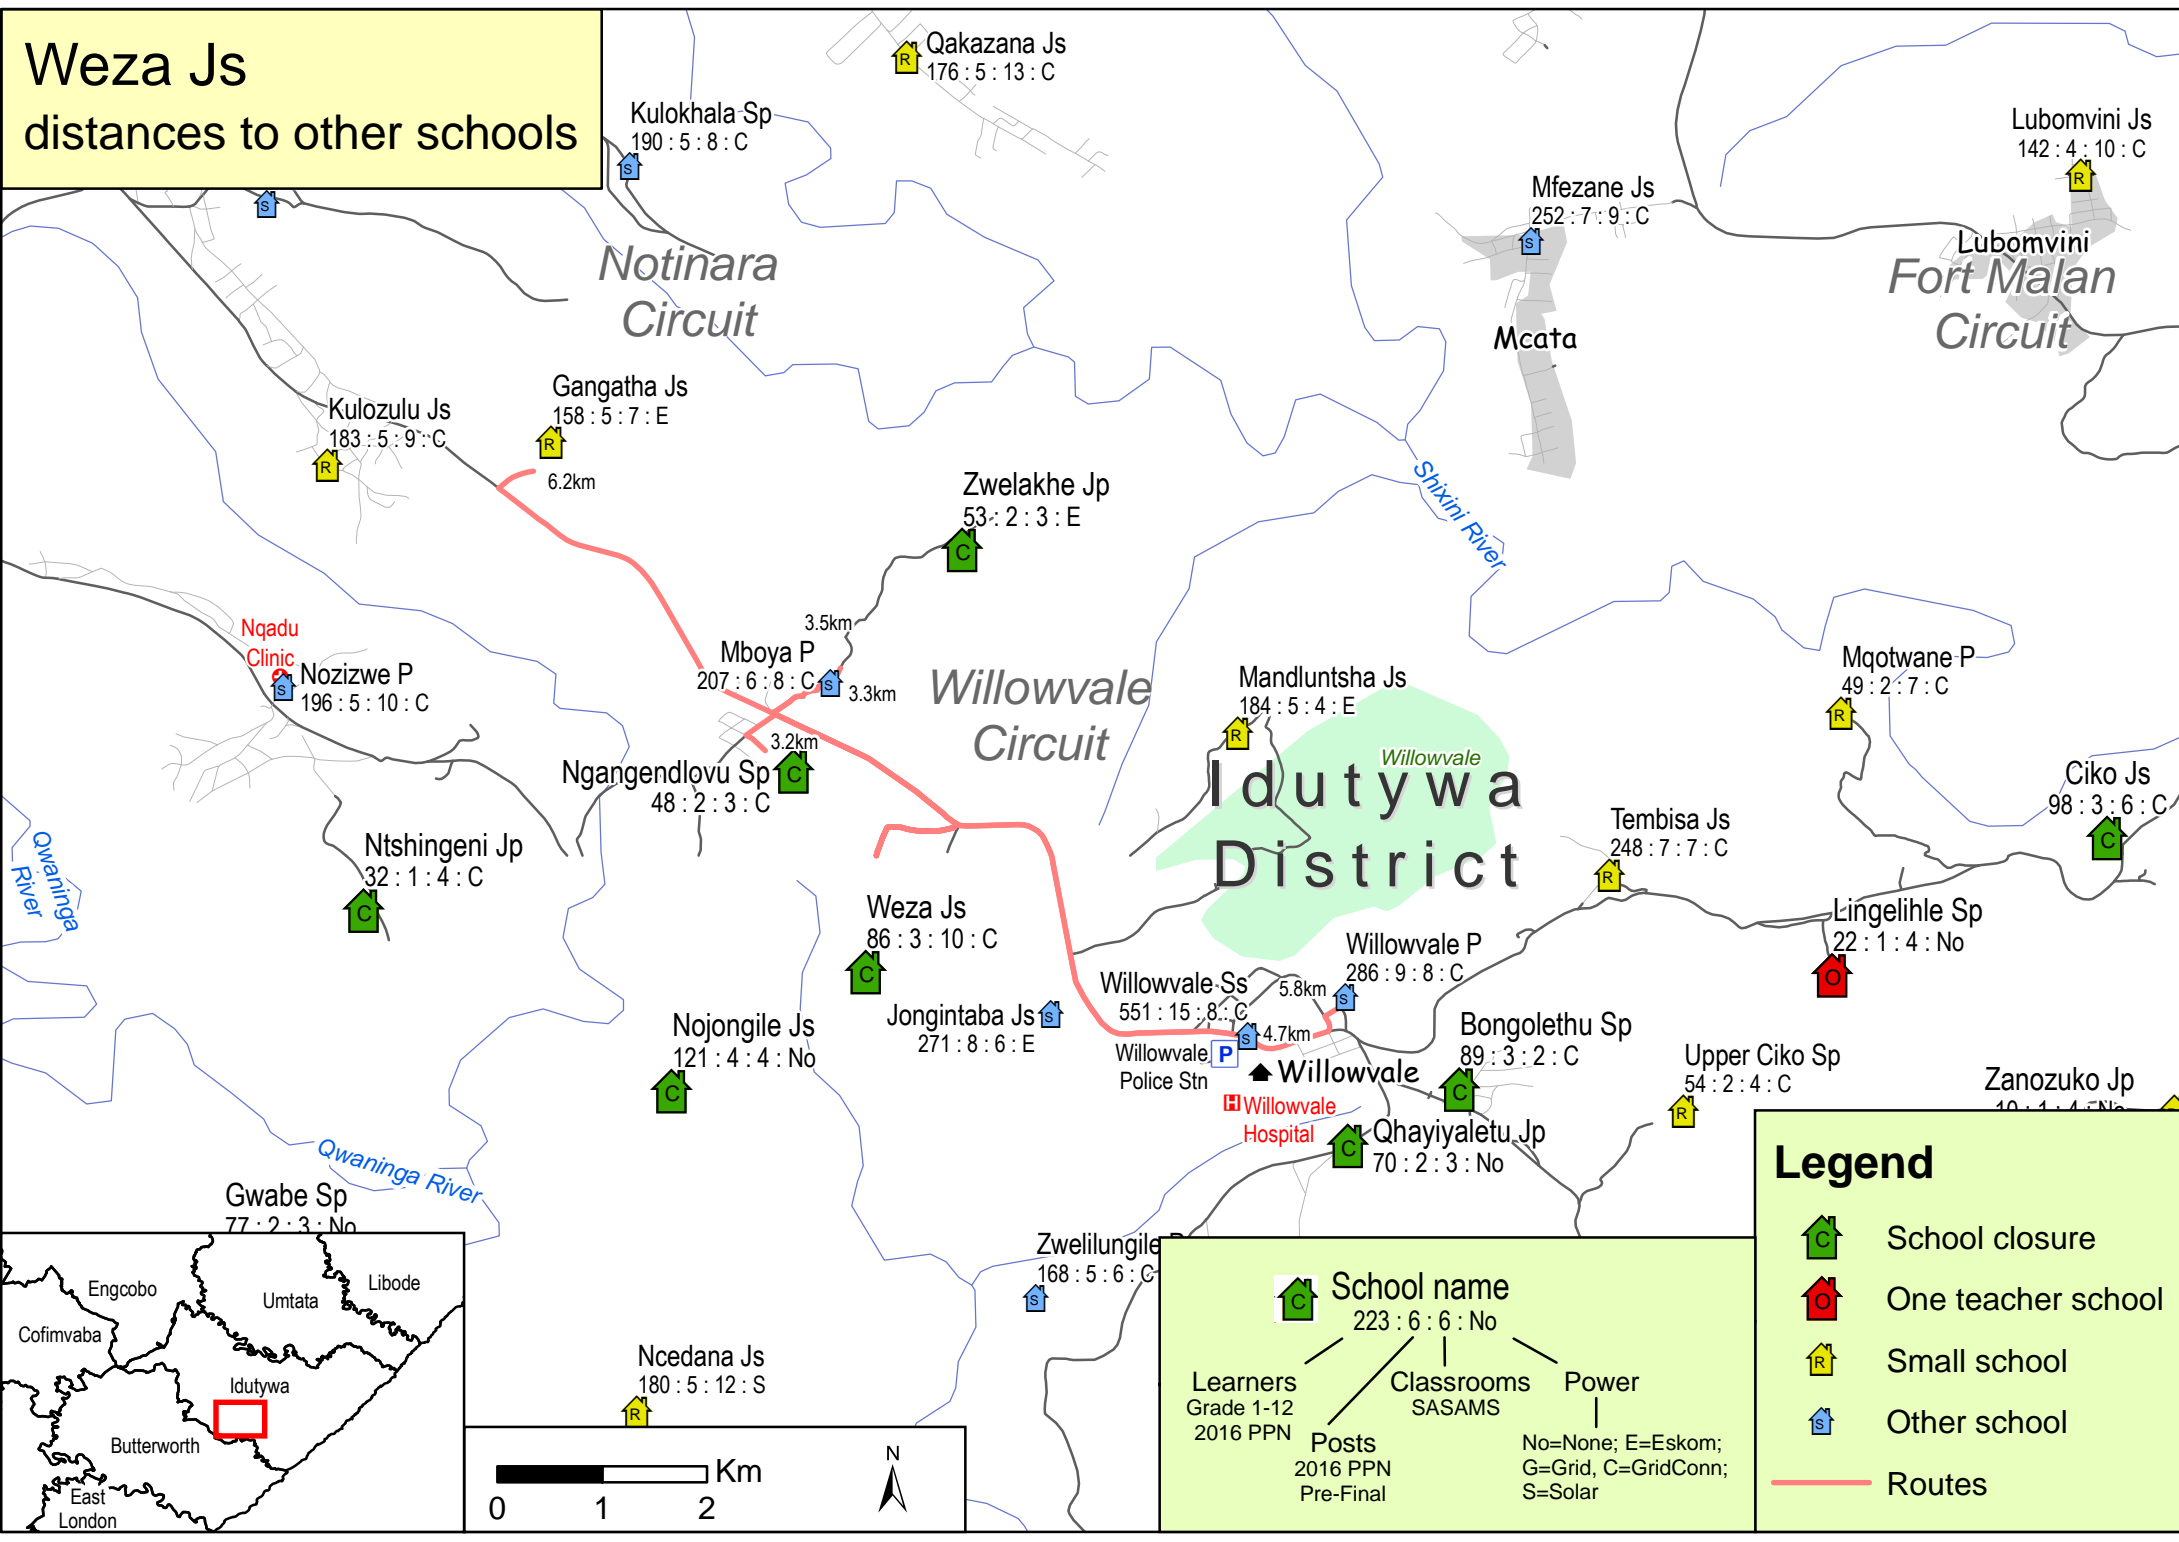

Weza Js

distances to other schools

Legend

- School closure
- One teacher school
- Small school
- Other school
- Routes

School name
223 : 6 : 6 : No

- Learners Grade 1-12 2016 PPN
- Classrooms SASAMS
- Power: No=None; E=Eskom; G=Grid, C=GridConn; S=Solar
- Posts 2016 PPN Pre-Final