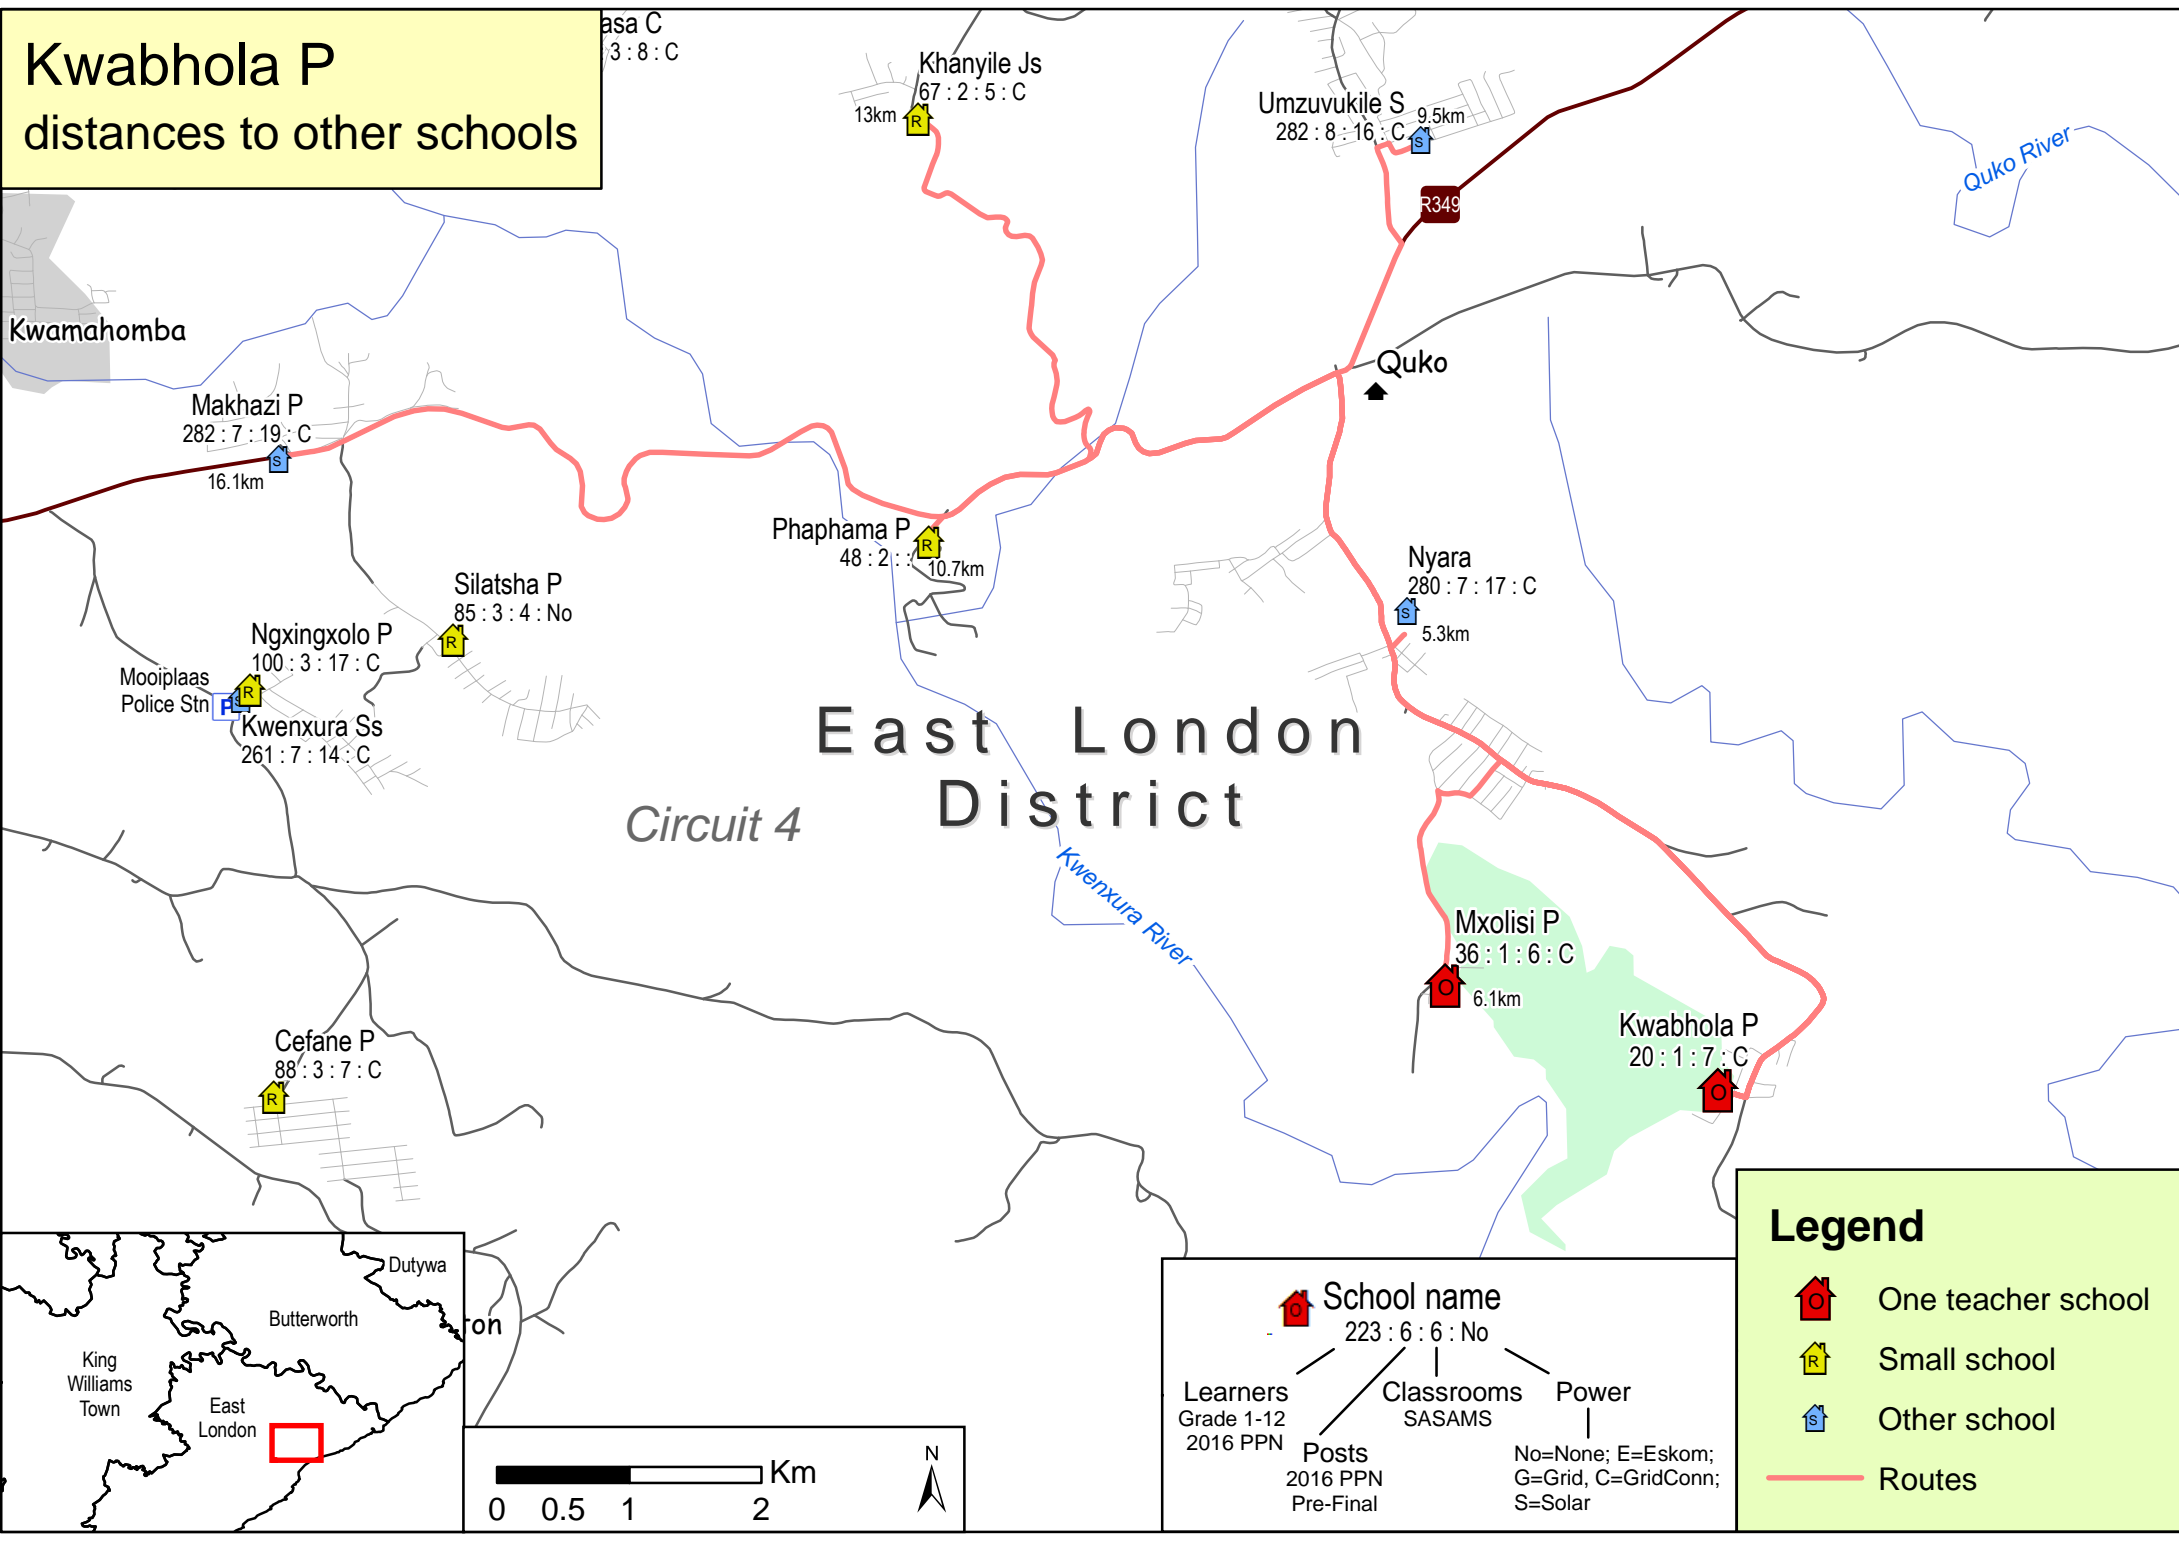

Kwabhola P

distances to other schools

East London District
Circuit 4

Legend

- One teacher school
- Small school
- Other school
- Routes

School name
223 : 6 : 6 : No

- Learners Grade 1-12 2016 PPN
- Classrooms SASAMS
- Power: No=None; E=Eskom; G=Grid, C=GridConn; S=Solar
- Posts 2016 PPN Pre-Final