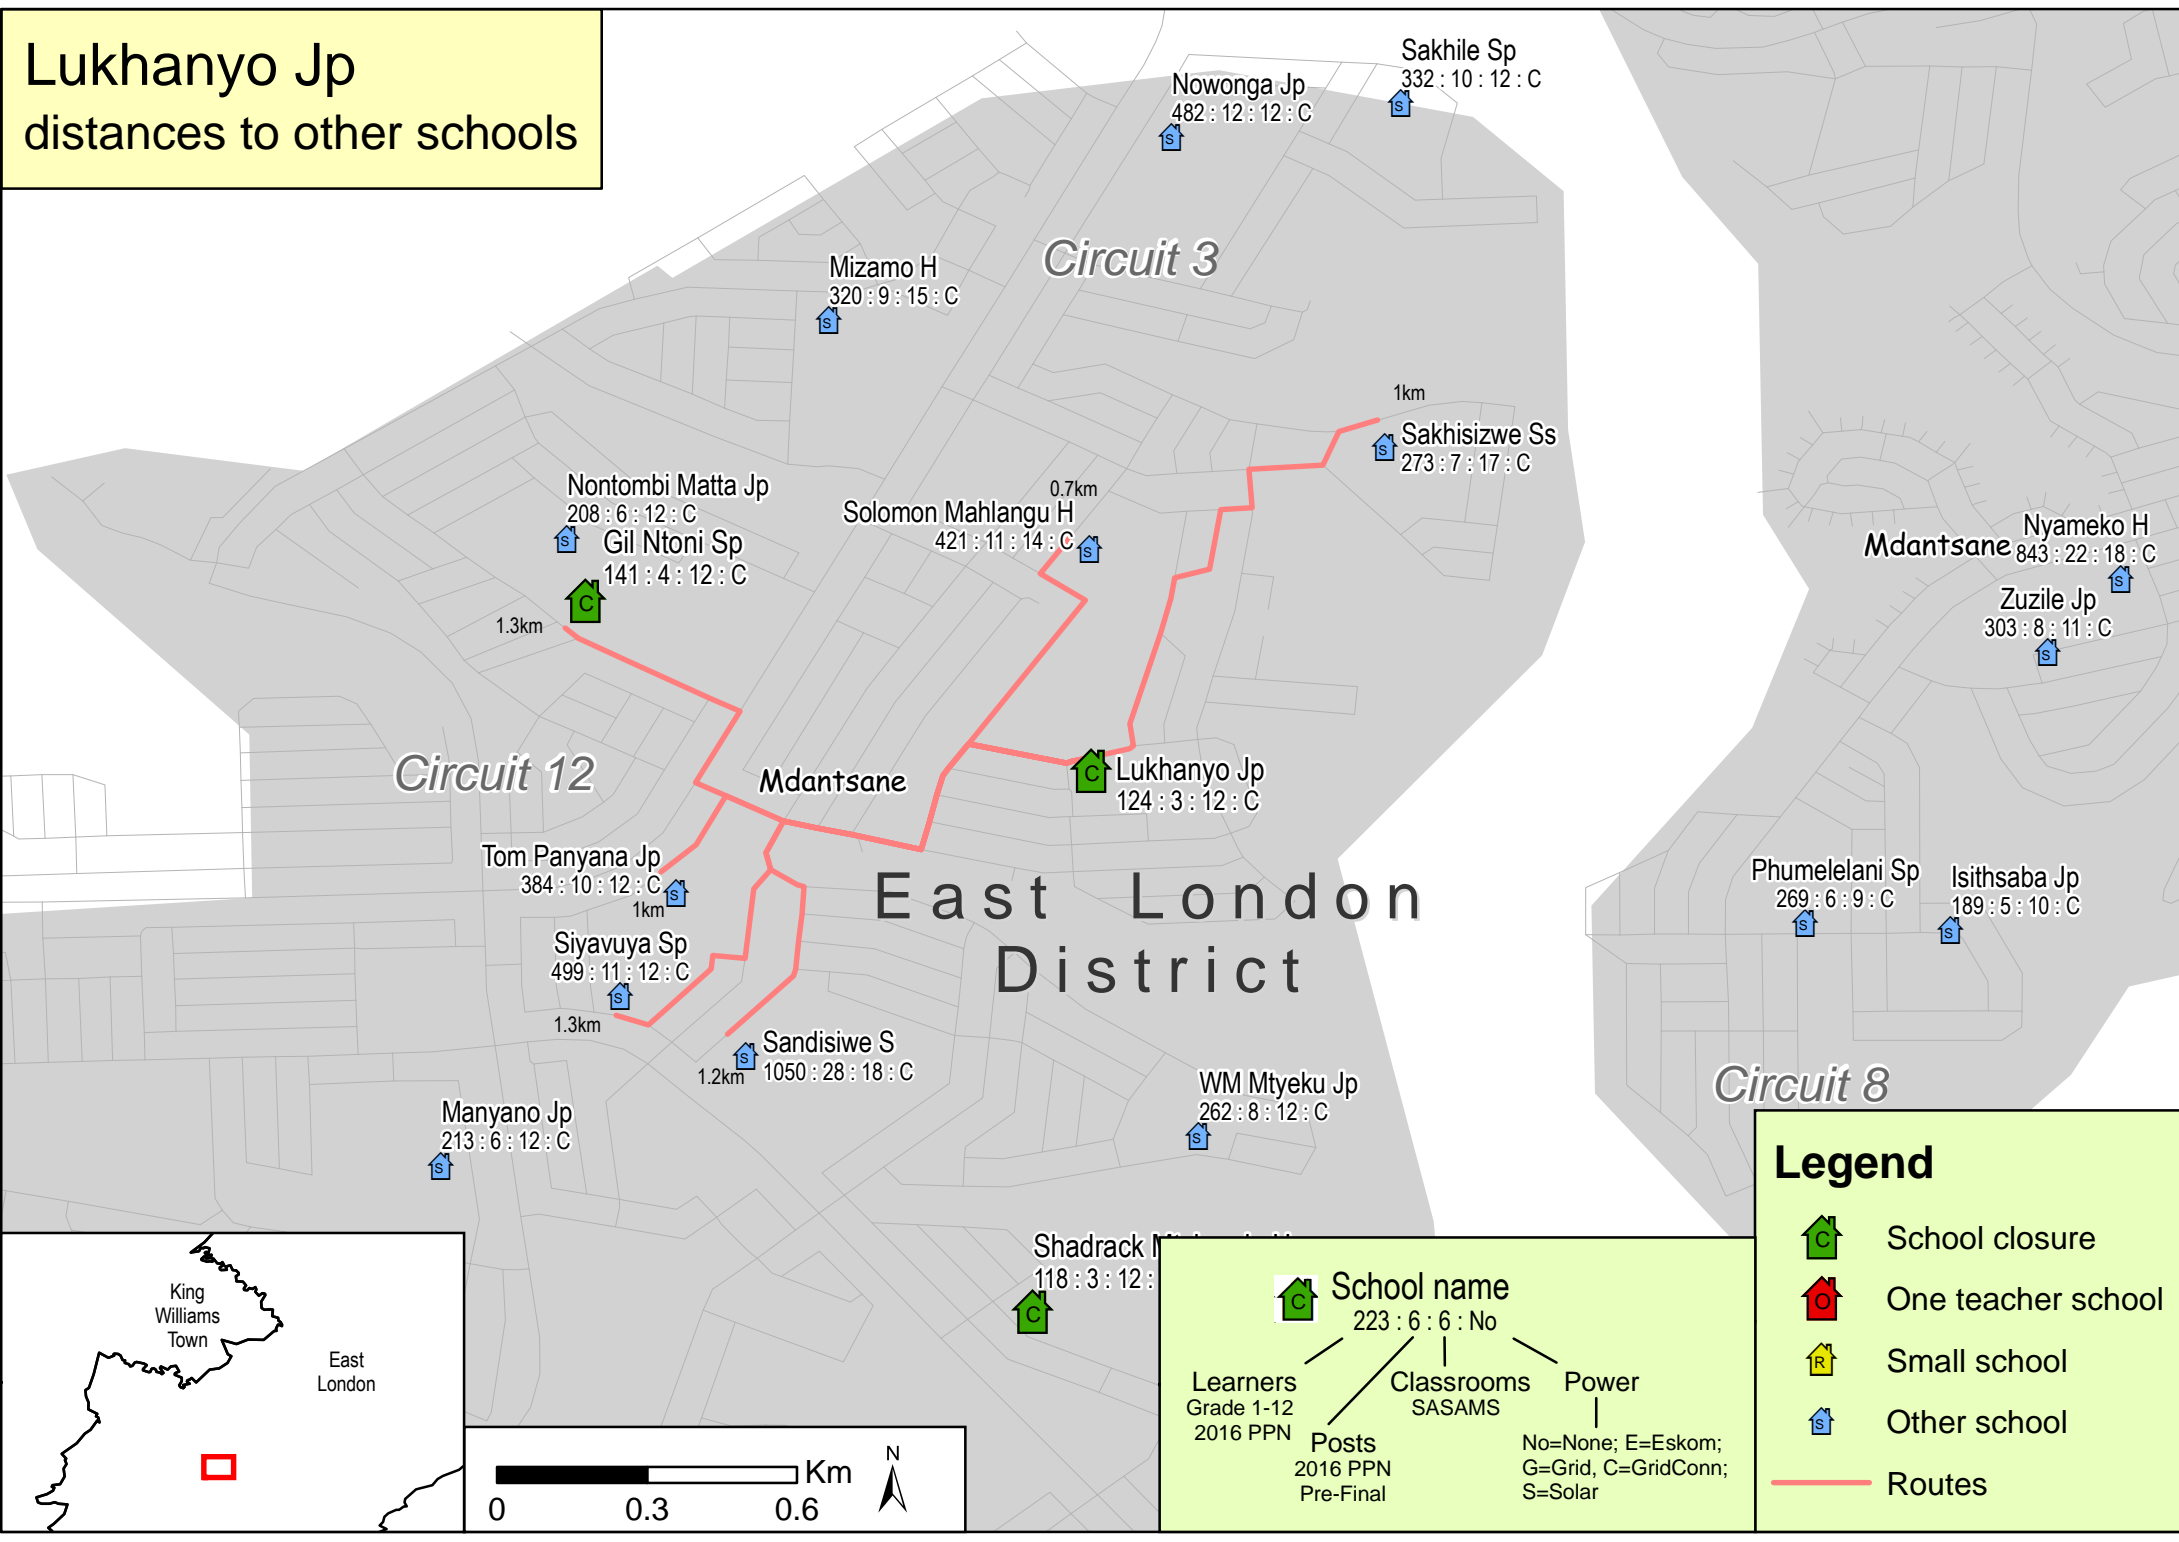

# Lukhanyo Jp distances to other schools

**School name**  
223 : 6 : 6 : No

**Learners**  
Grade 1-12  
2016 PPN

**Classrooms**  
SASAMS

**Power**  
No=None; E=Eskom;  
G=Grid, C=GridConn;  
S=Solar

**Posts**  
2016 PPN  
Pre-Final

**Legend**

- School closure
- One teacher school
- Small school
- Other school
- Routes