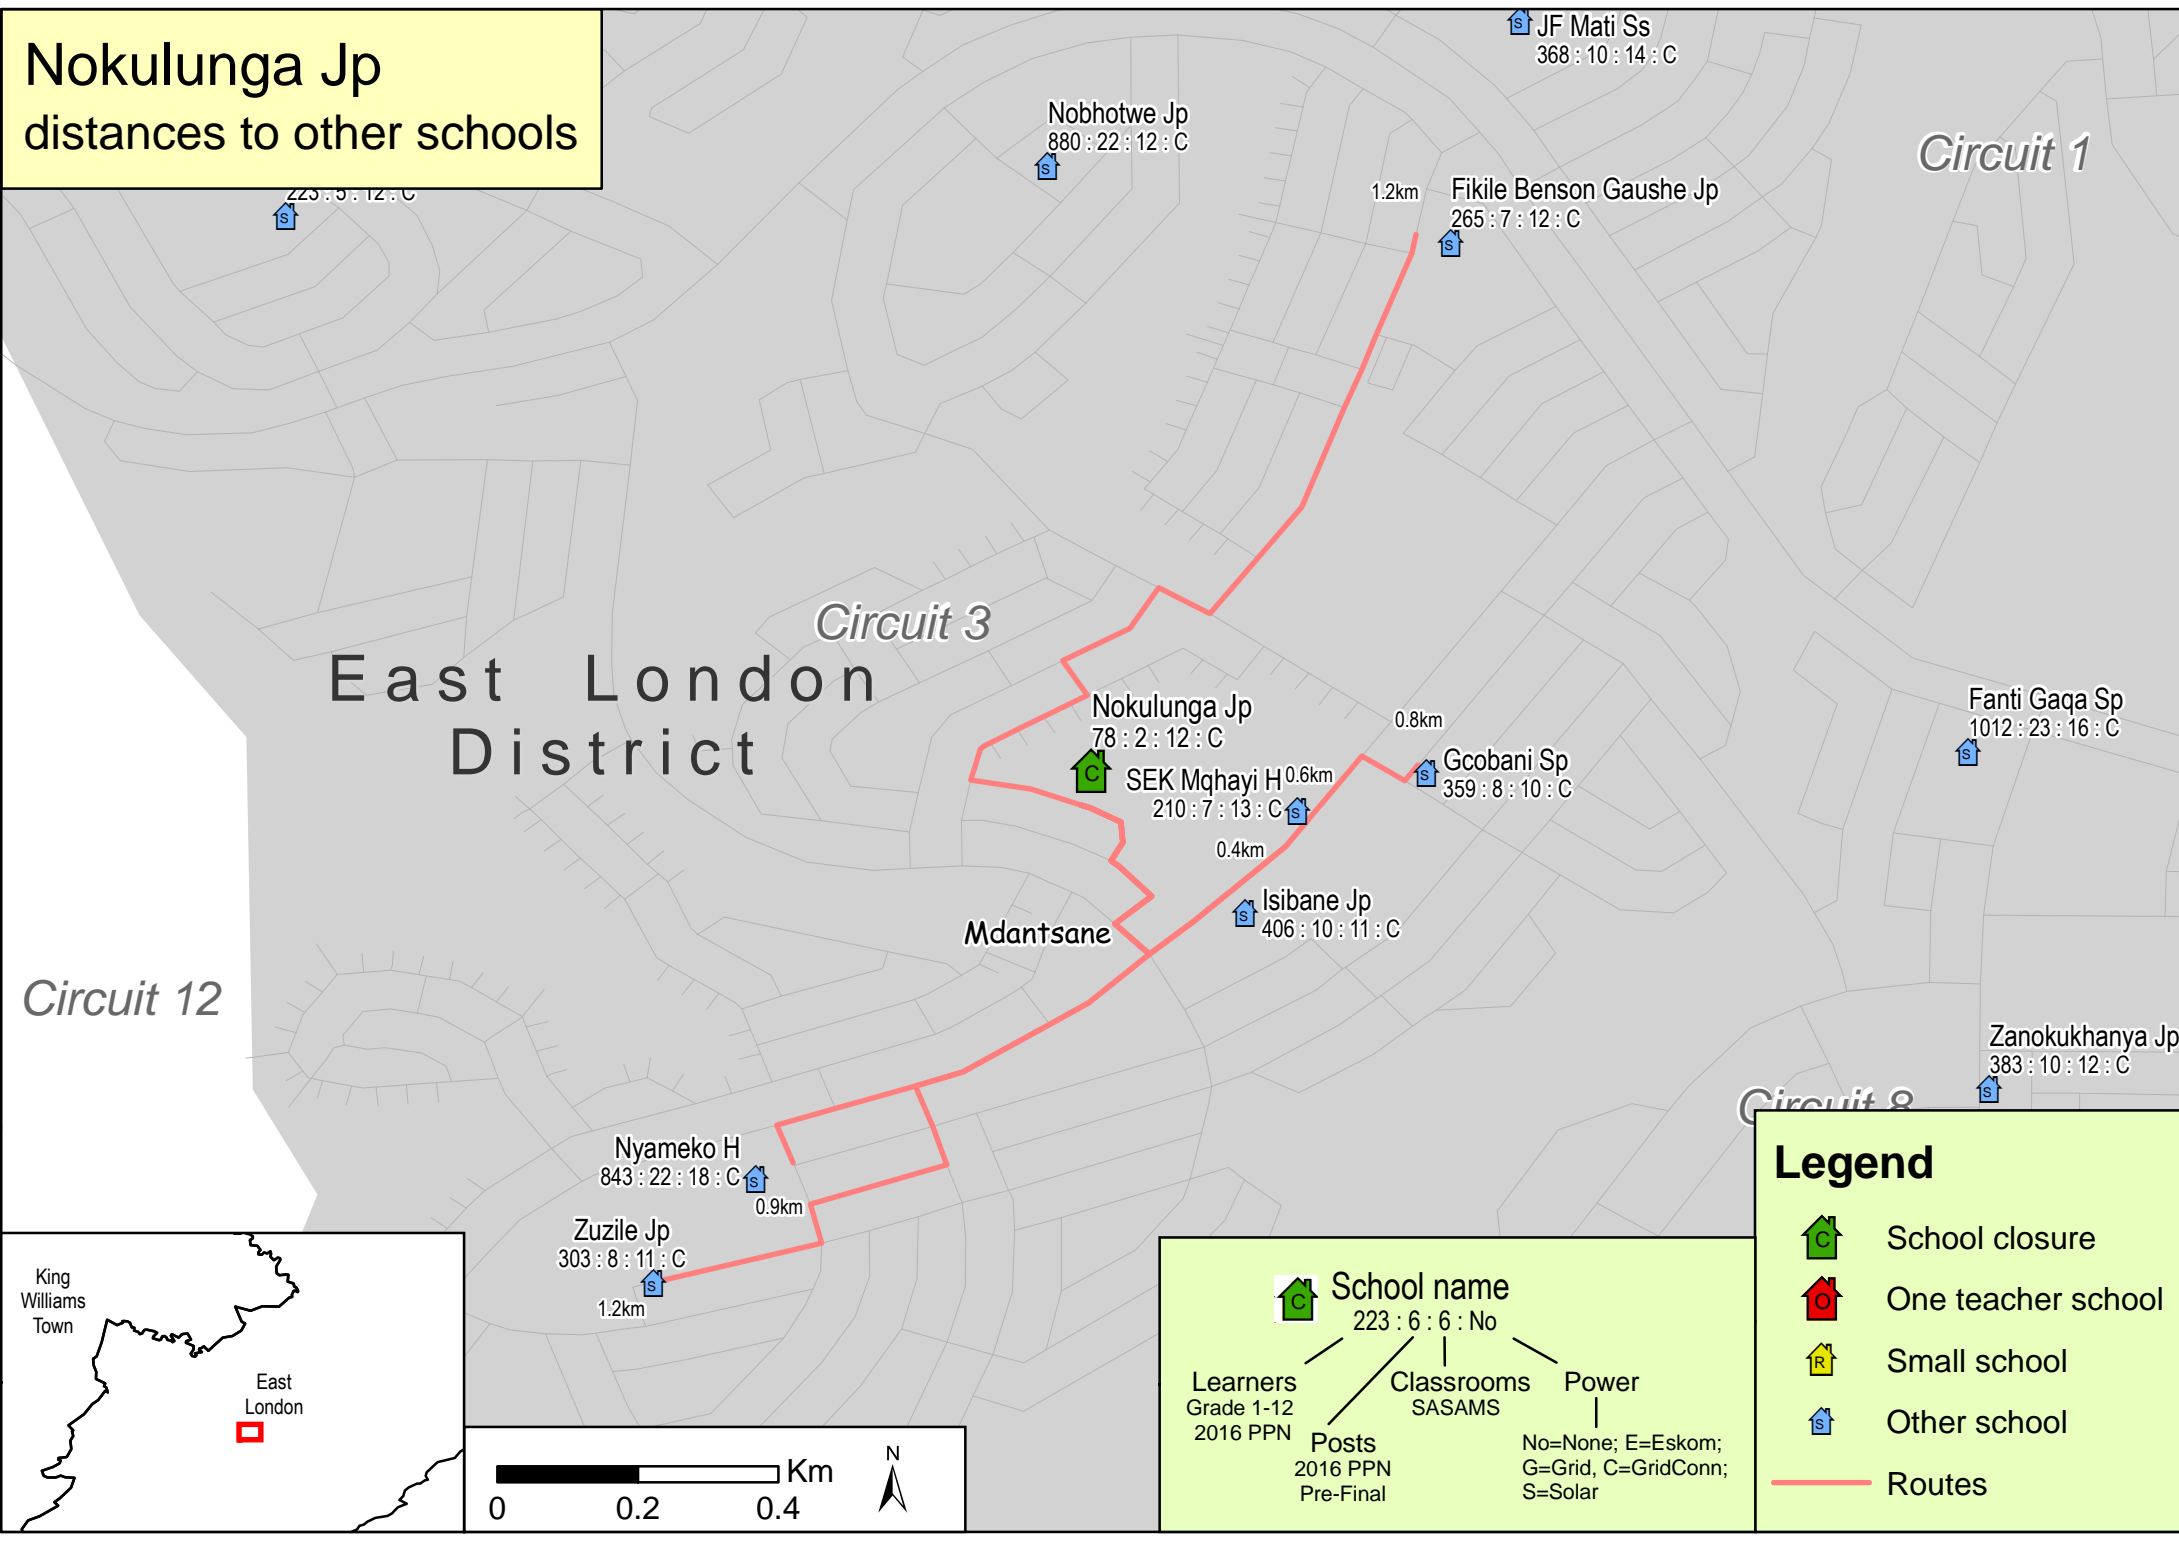

Nokulunga Jp distances to other schools

School name
223 : 6 : 6 : No

Learners
Grade 1-12
2016 PPN

Classrooms
SASAMS

Power
No=None; E=Eskom;
G=Grid, C=GridConn;
S=Solar

Posts
2016 PPN
Pre-Final