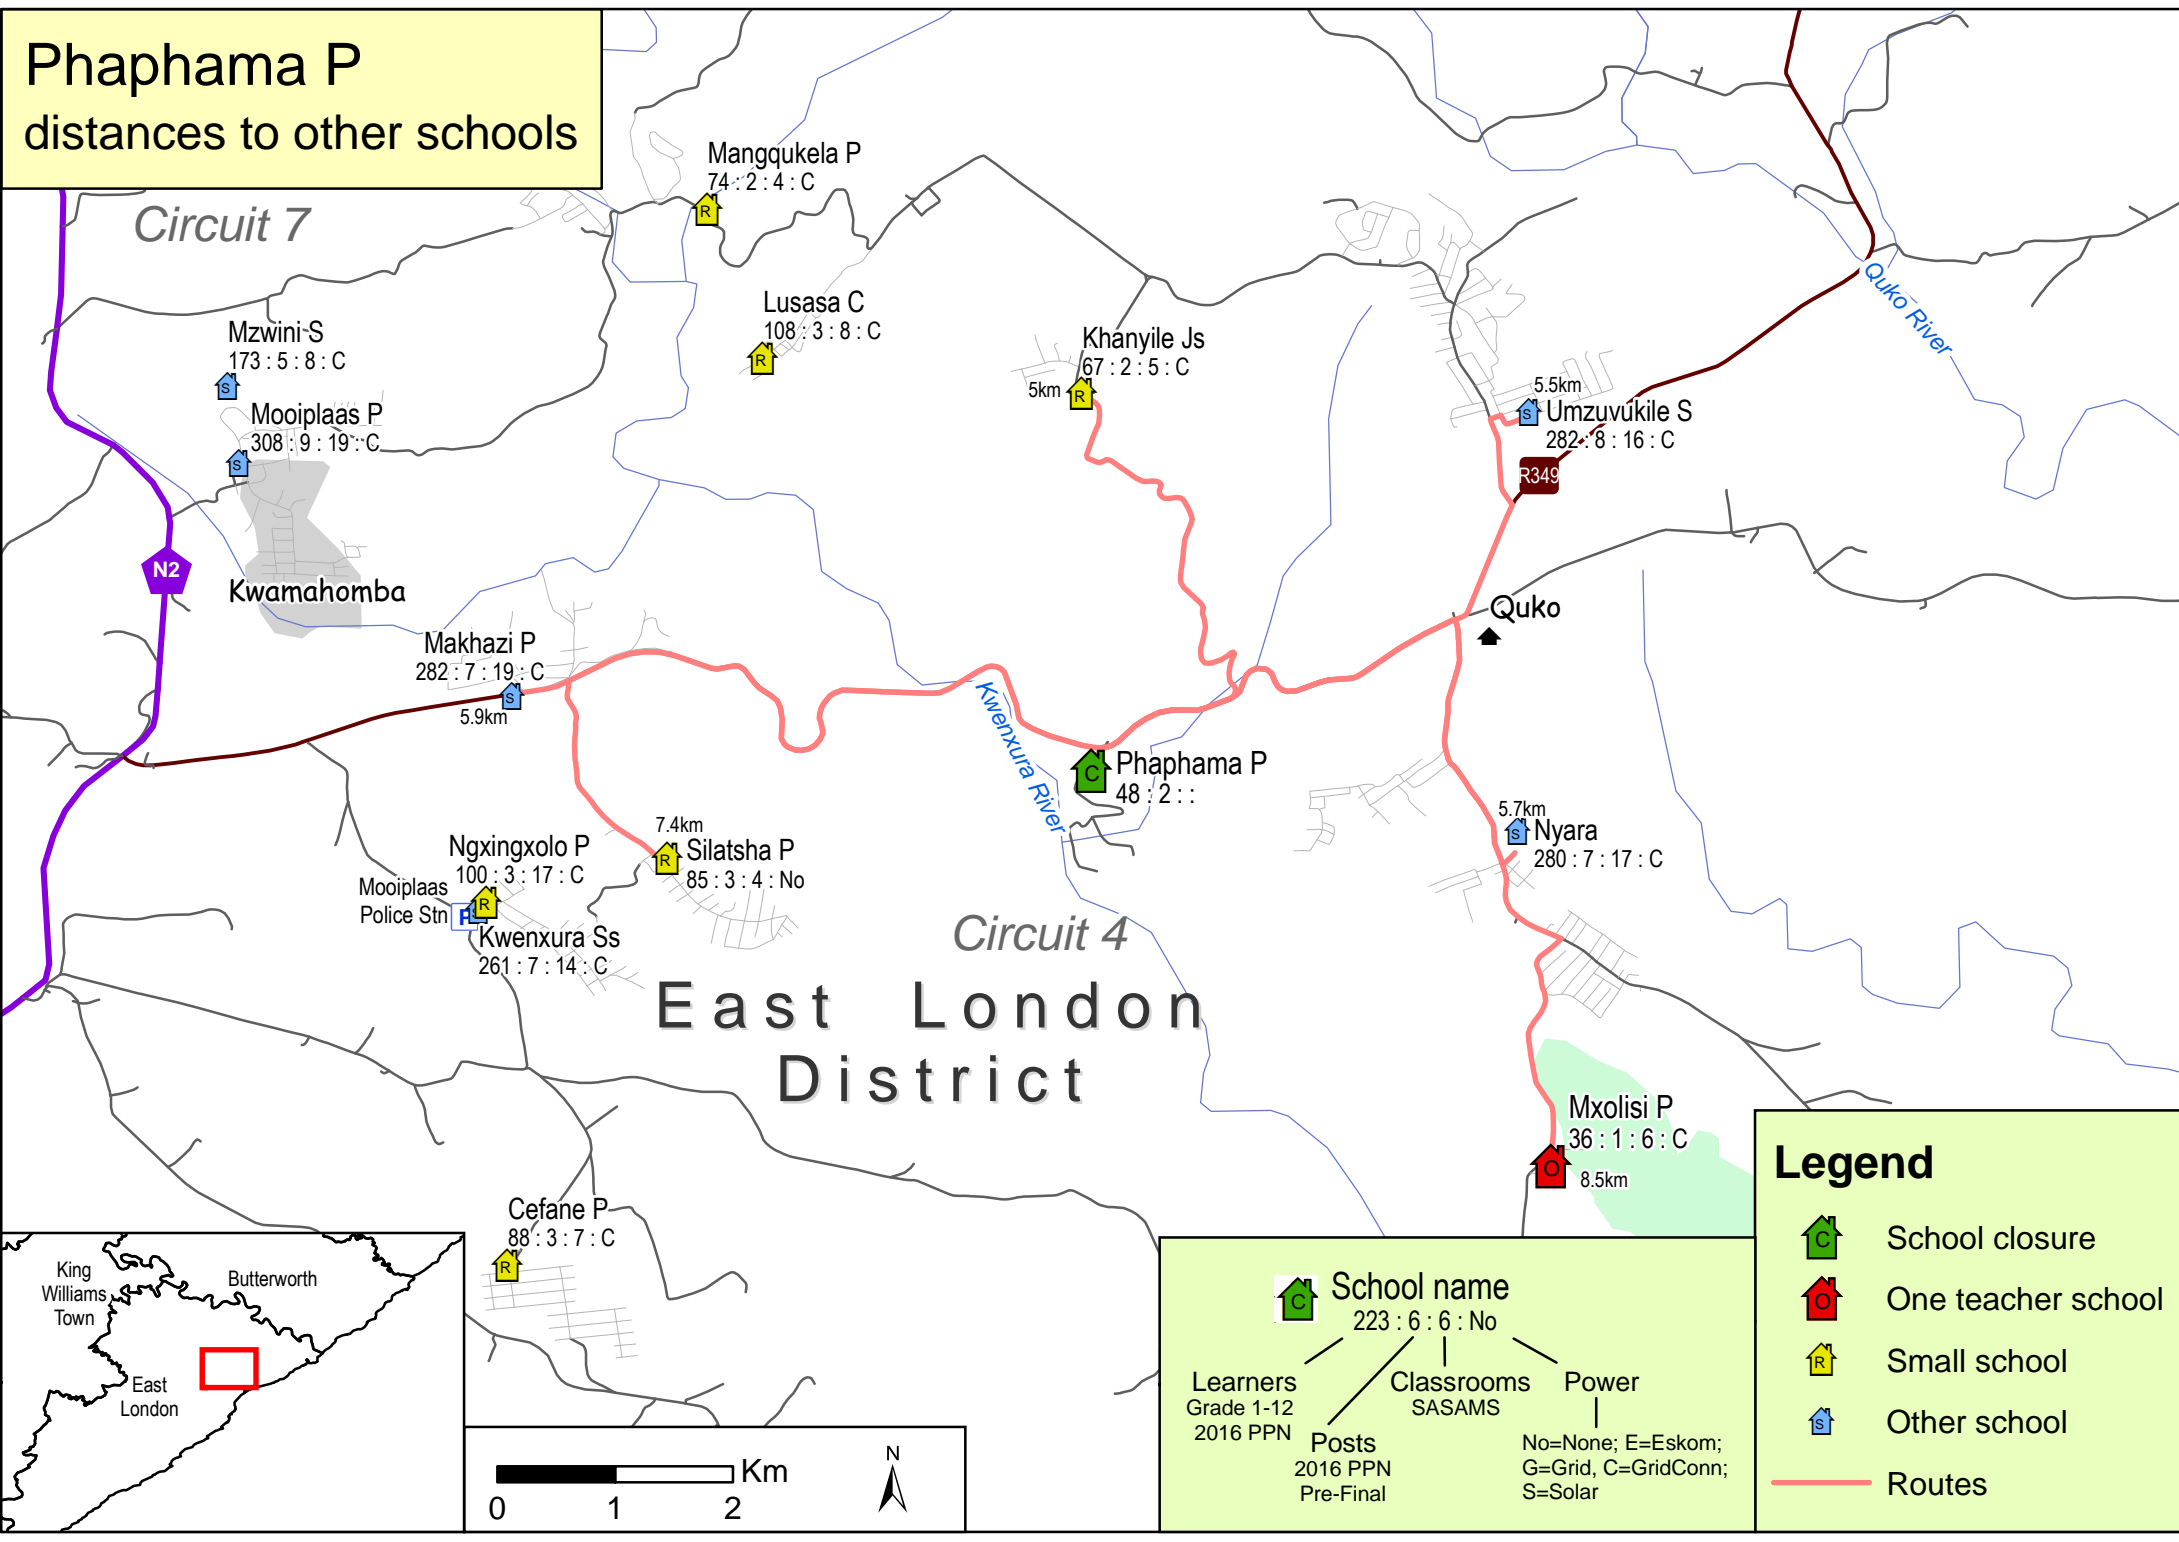

Phaphama P distances to other schools

Legend

- School closure
- One teacher school
- Small school
- Other school
- Routes

School name
223 : 6 : 6 : No

Learners
Grade 1-12
2016 PPN

Classrooms
SASAMS

Power
No=None; E=Eskom;
G=Grid, C=GridConn;
S=Solar