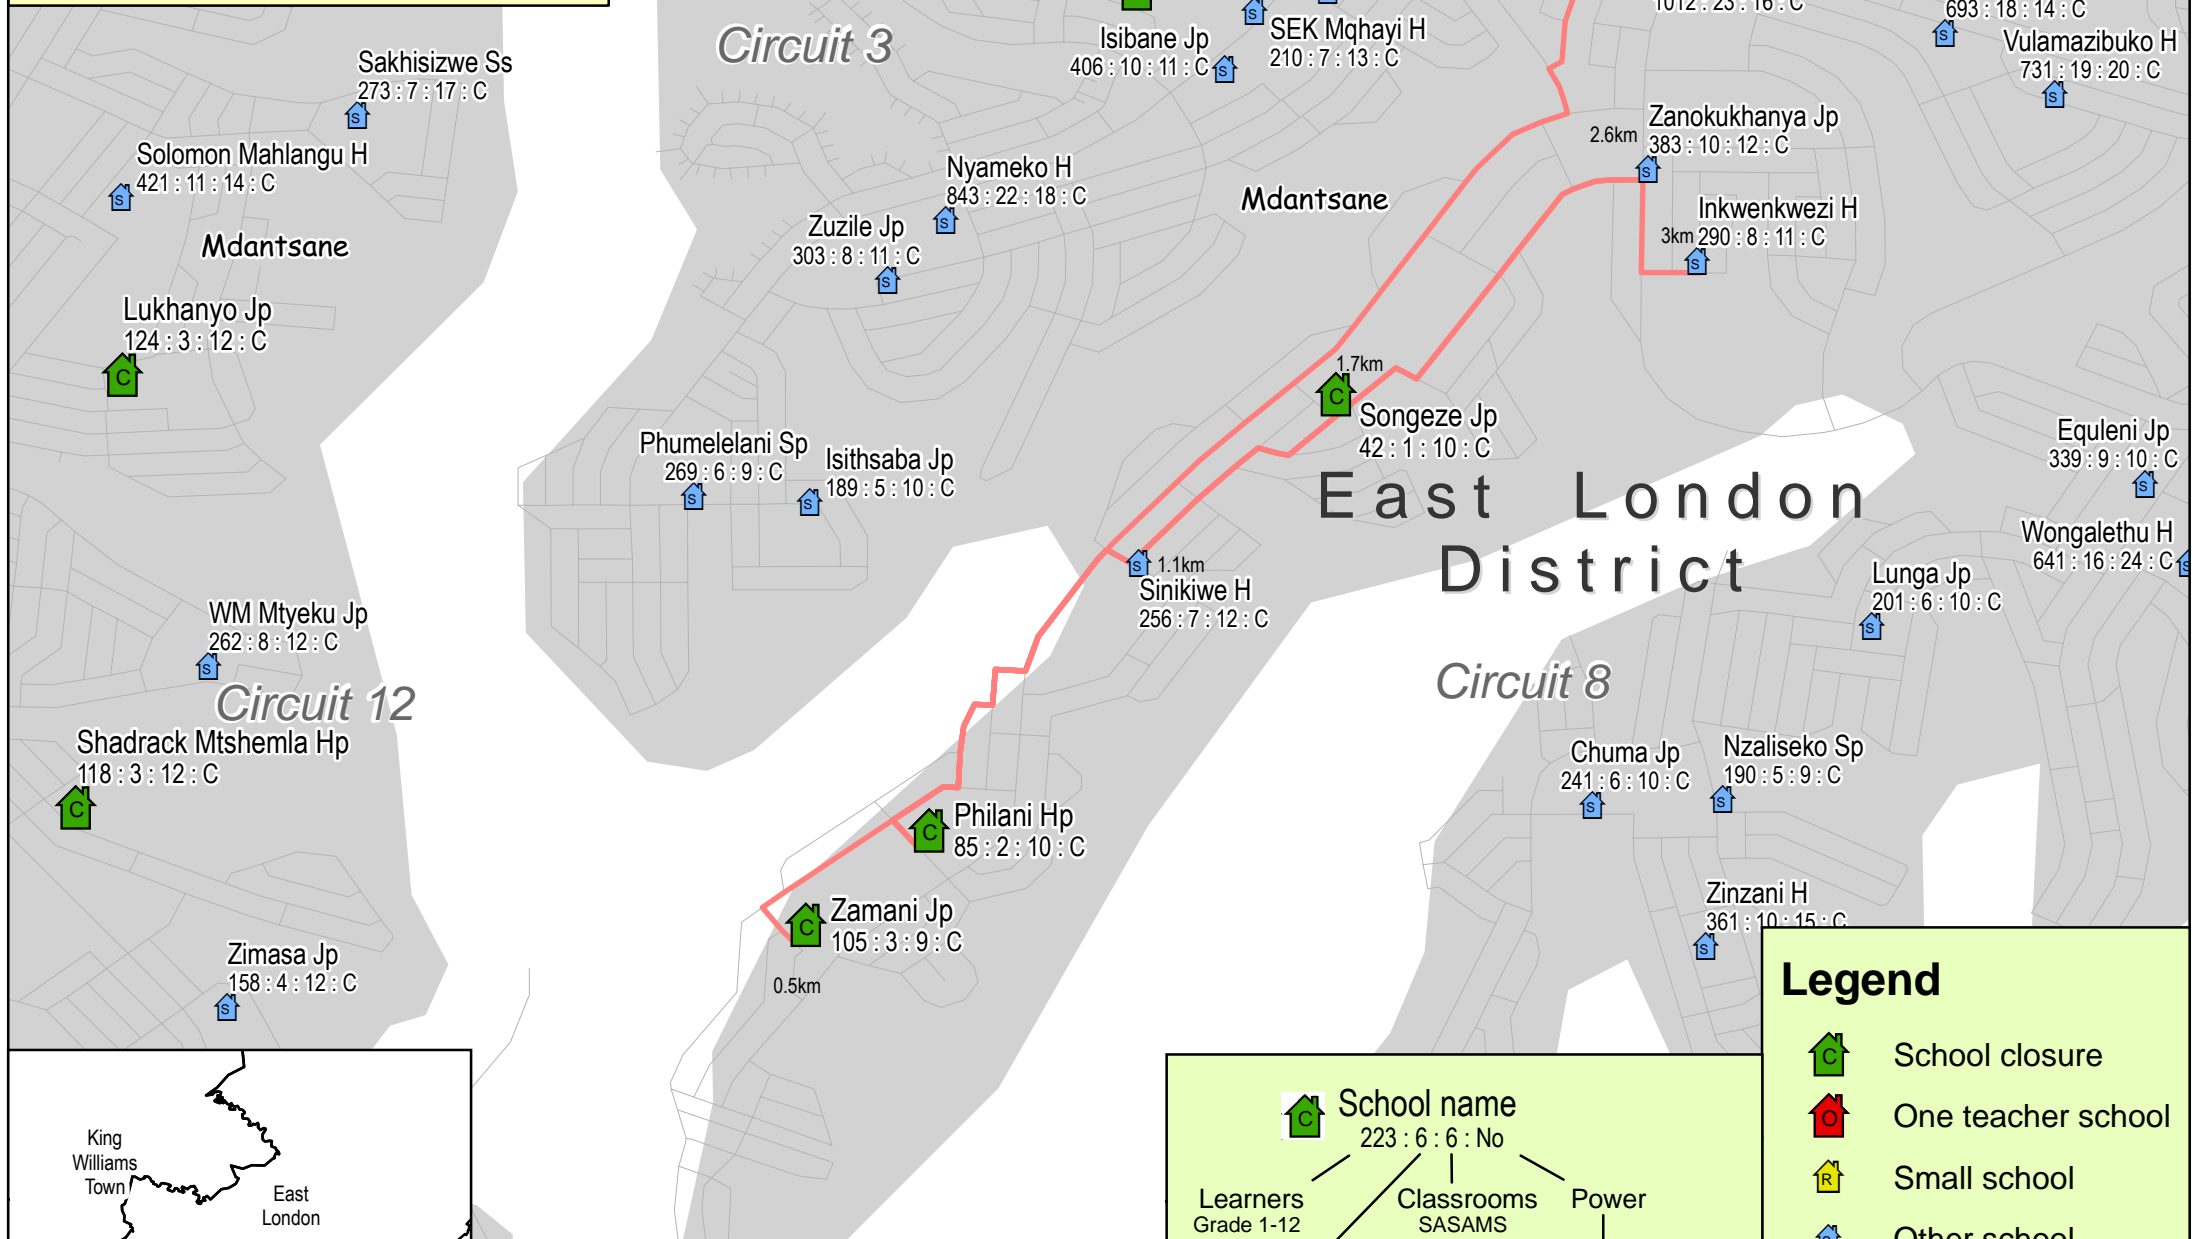

Philani Hp distances to other schools

School name
223 : 6 : 6 : No

Learners
Grade 1-12
2016 PPN

Classrooms
SASAMS

Power
No=None; E=Eskom;
G=Grid, C=GridConn;
S=Solar

Posts
2016 PPN
Pre-Final

Legend

- School closure
- One teacher school
- Small school
- Other school
- Routes