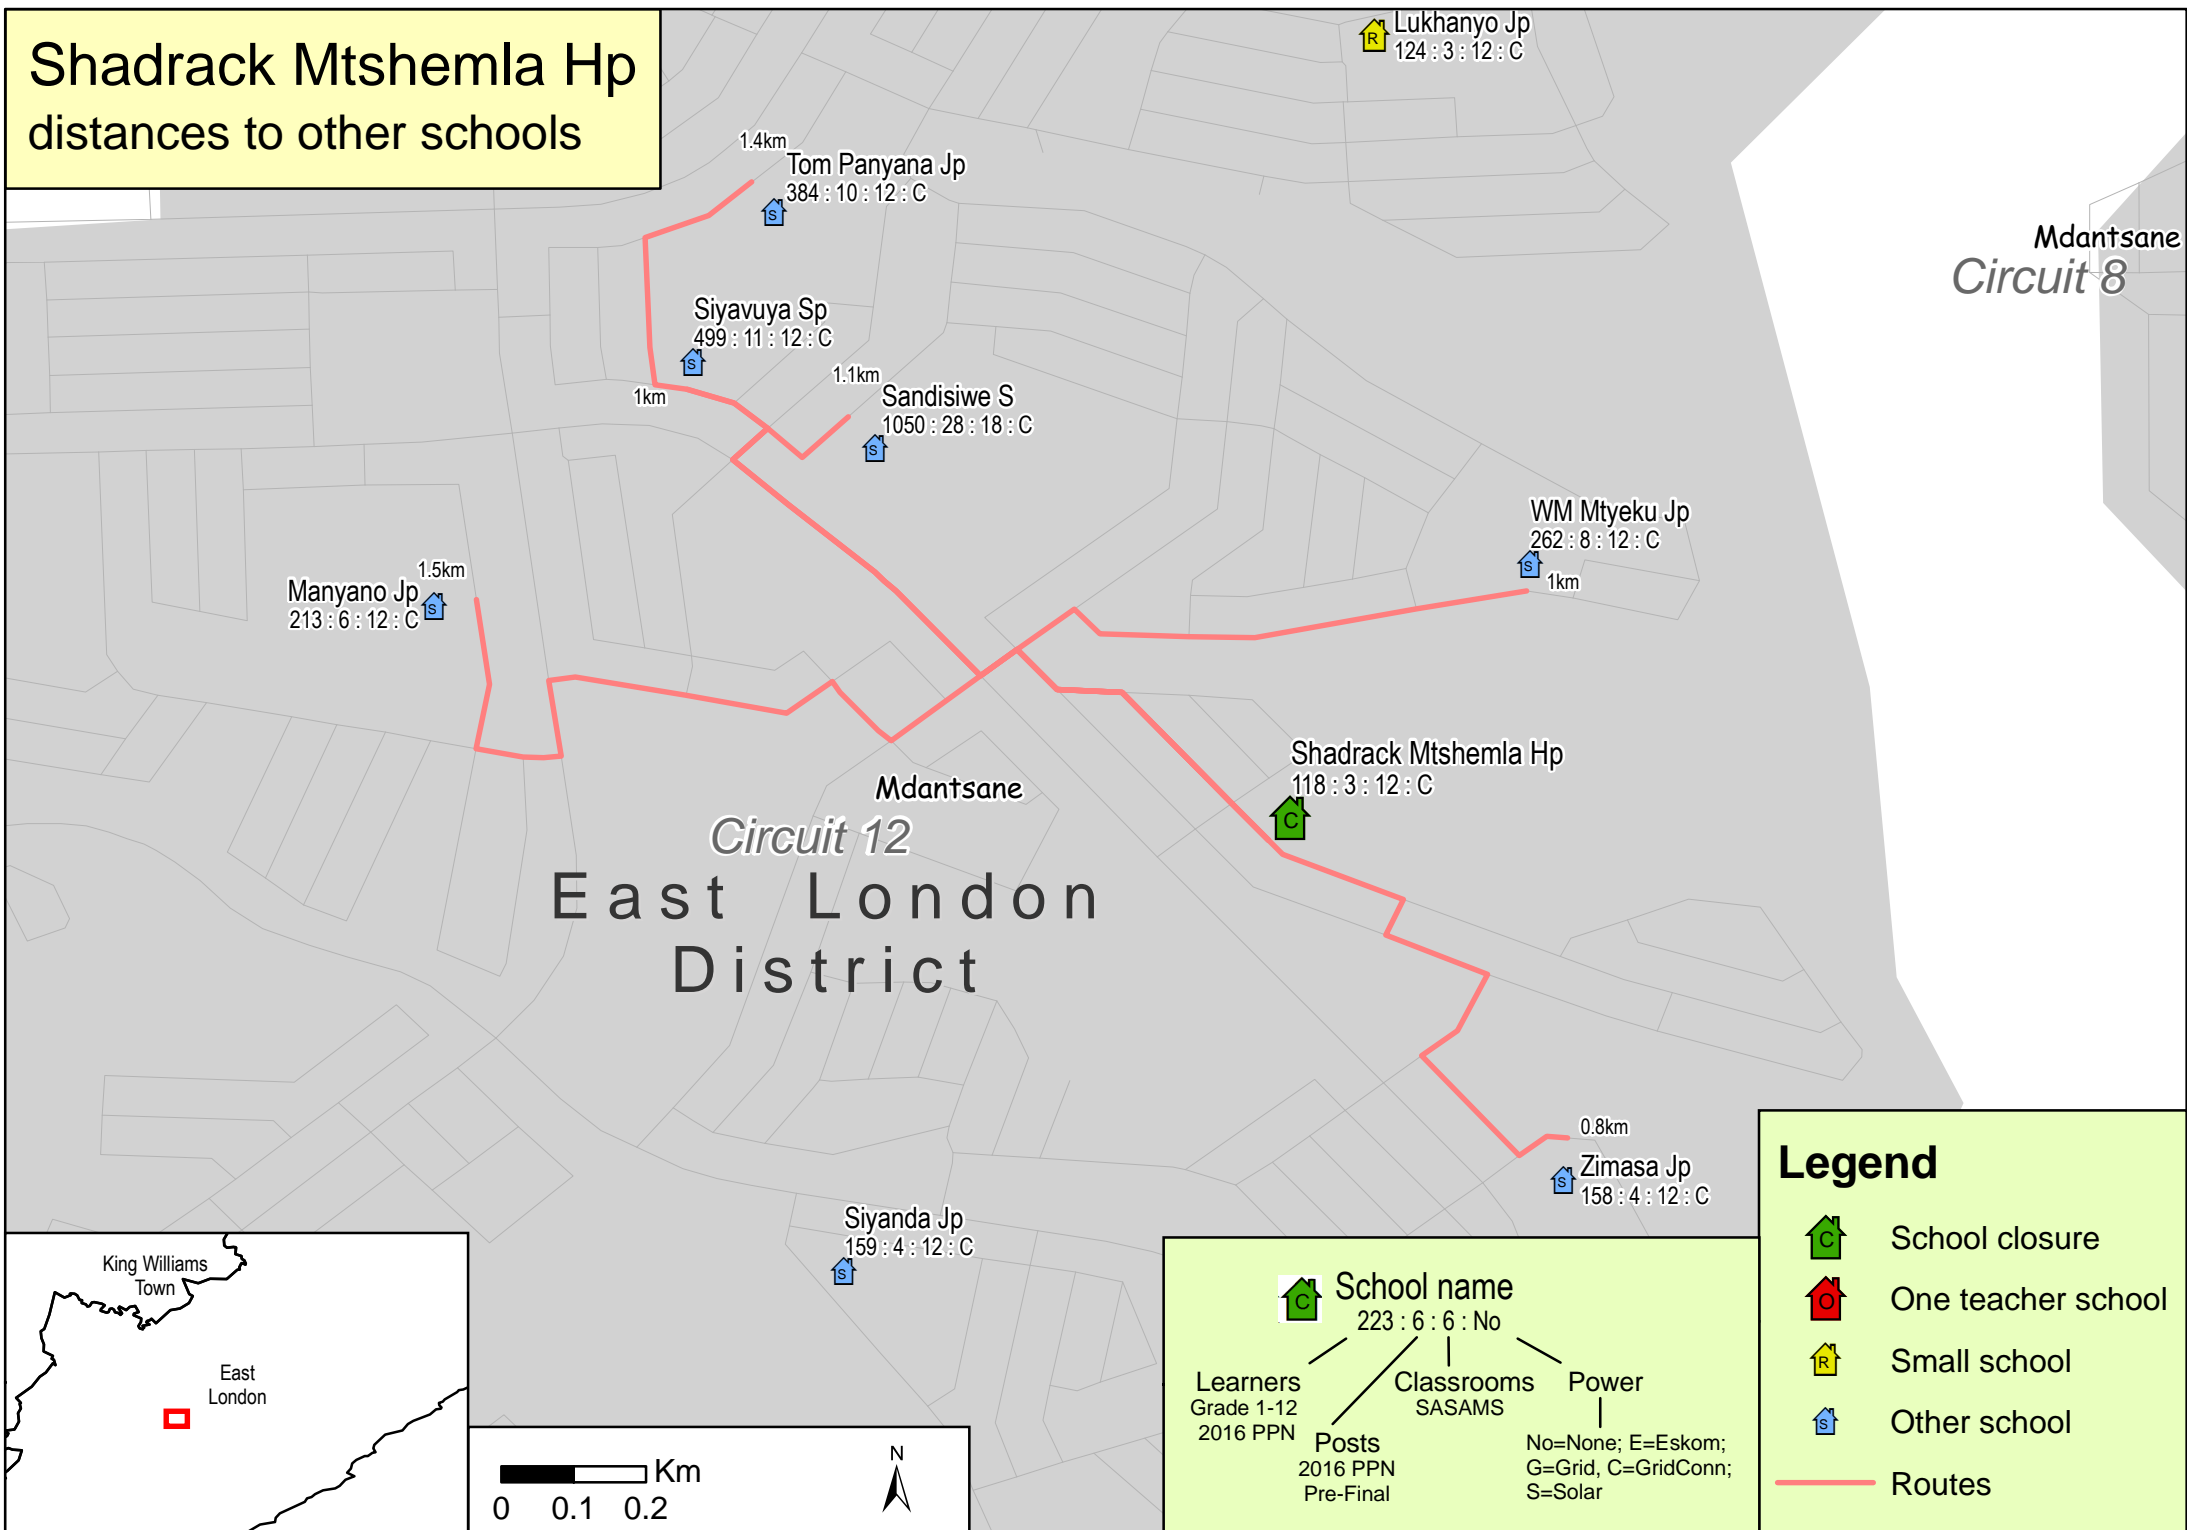

Shadrack Mtshemla Hp distances to other schools

School name
223 : 6 : 6 : No

Learners
Grade 1-12
2016 PPN

Classrooms
SASAMS

Power
No=None; E=Eskom;
G=Grid, C=GridConn;
S=Solar

Posts
2016 PPN
Pre-Final