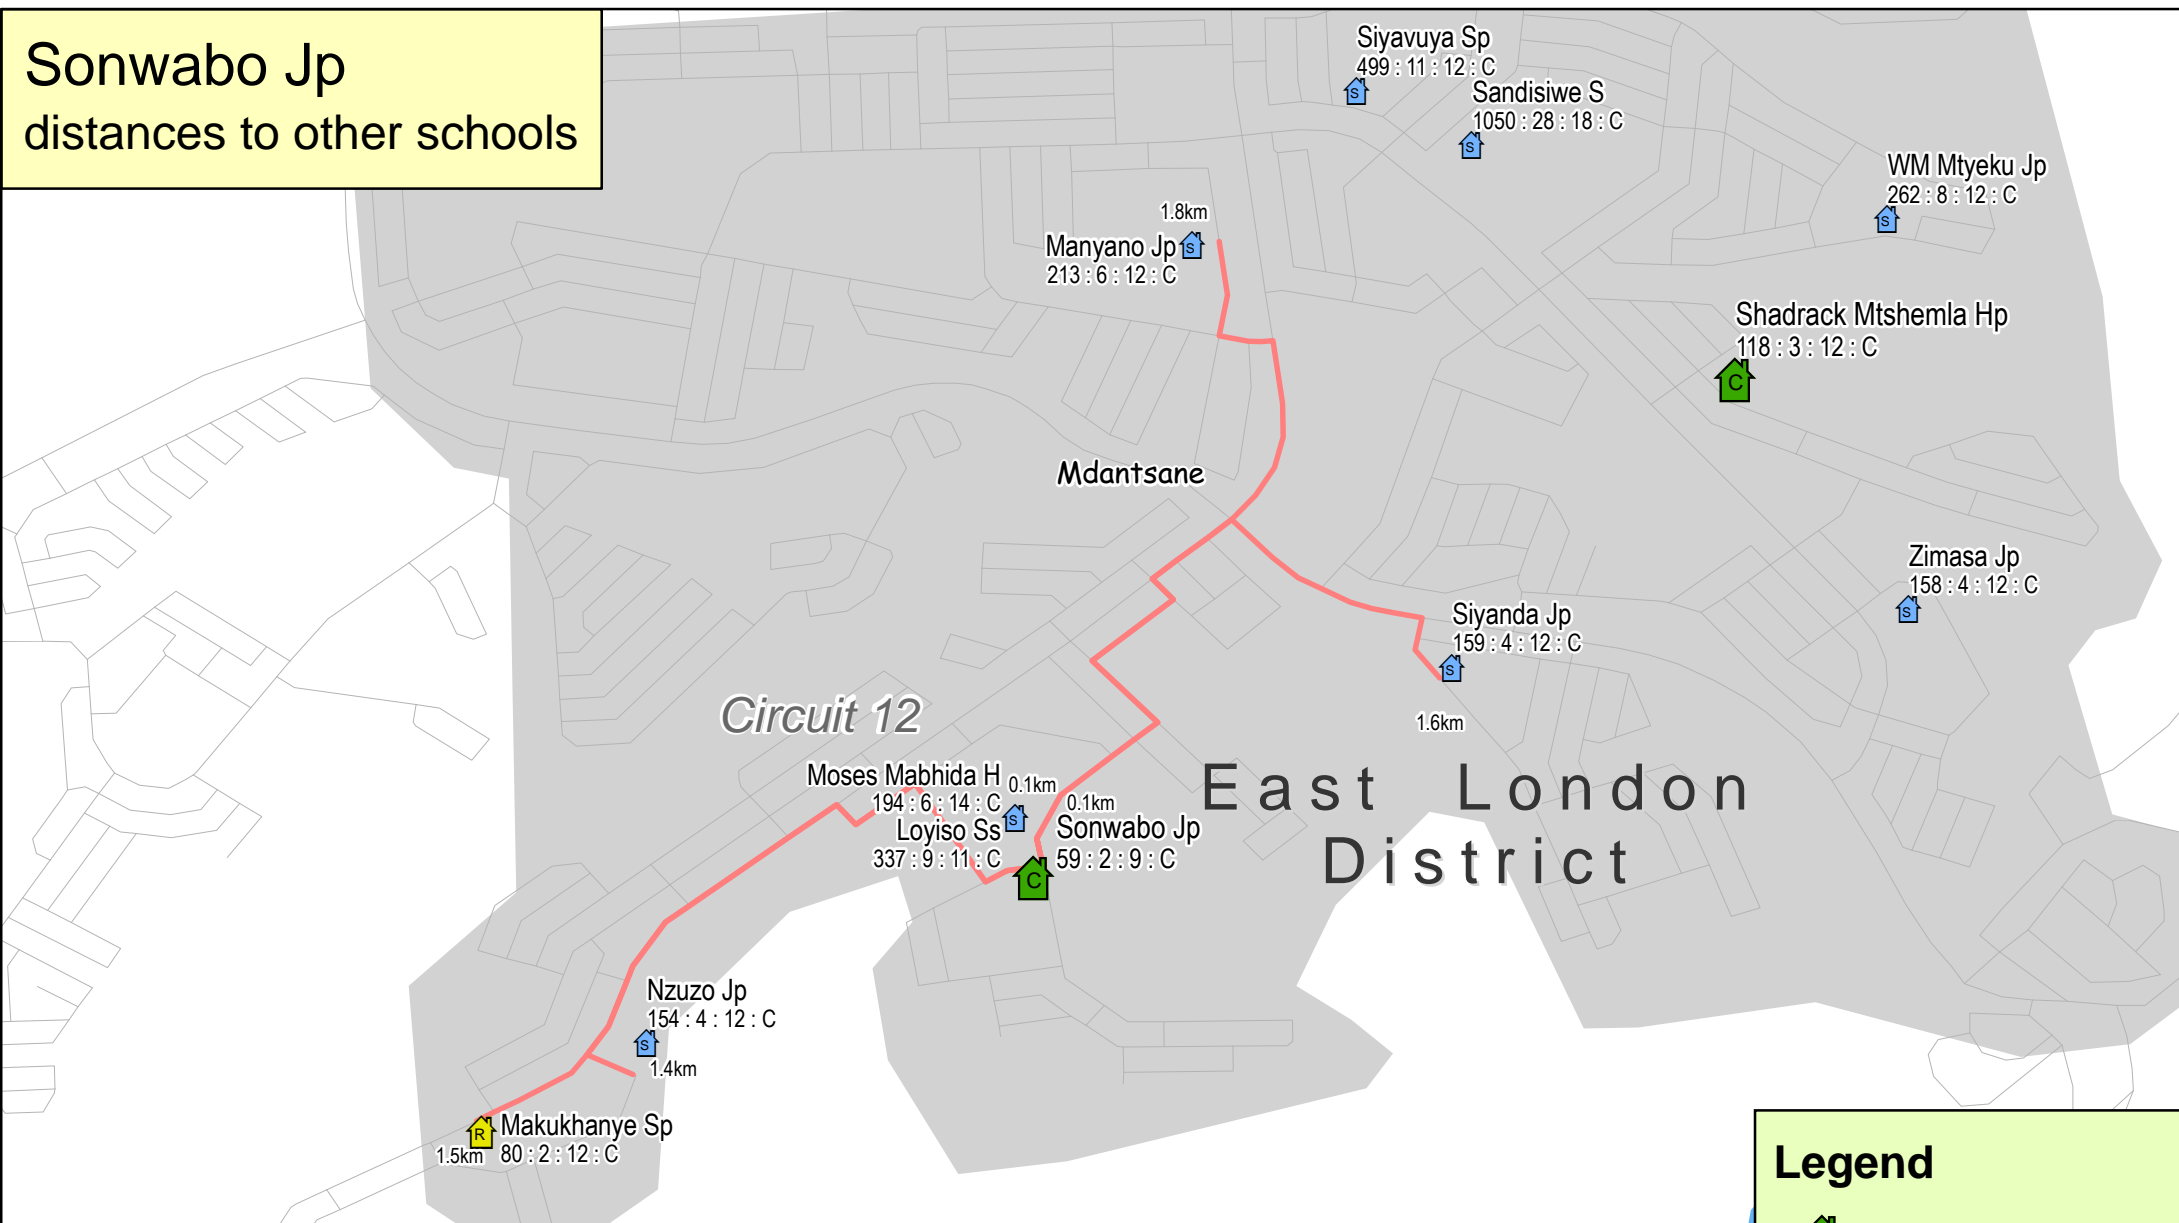

Sonwabo Jp

distances to other schools

East London District

Circuit 12

Mdantsane

Legend

- School closure
- One teacher school
- Small school
- Other school
- Routes

School name
223 : 6 : 6 : No