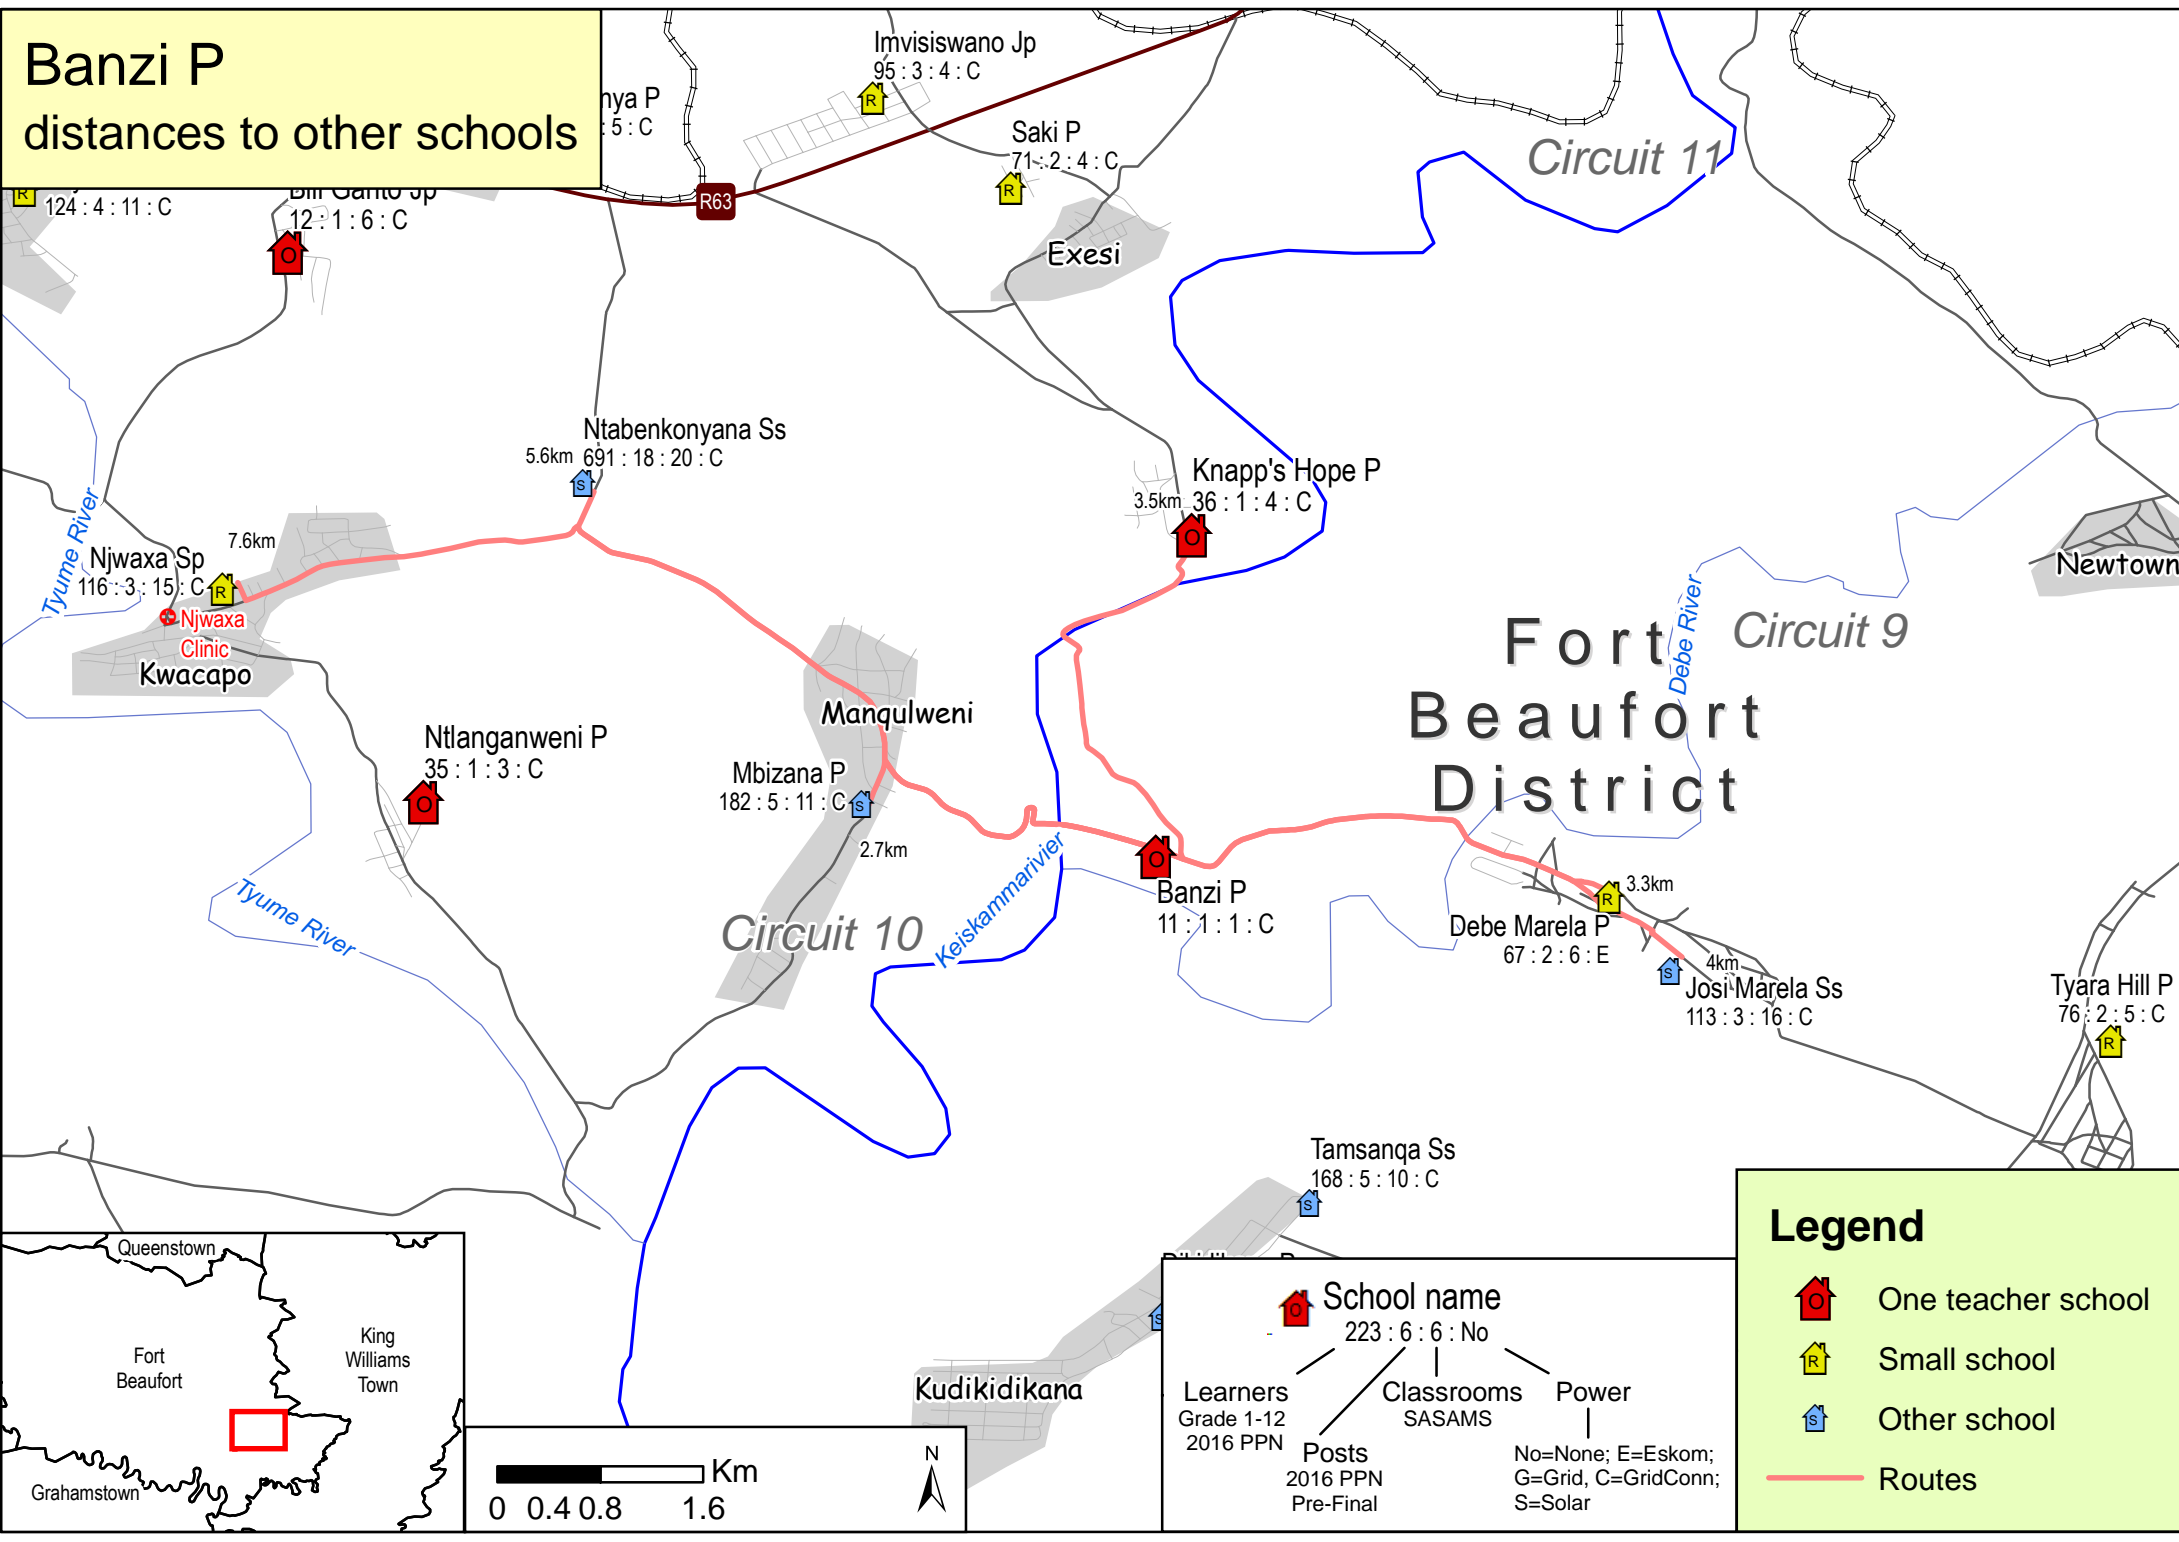

Banzi P distances to other schools

School name
223 : 6 : 6 : No

- Learners: Grade 1-12, 2016 PPN
- Classrooms: SASAMS
- Power: No=None; E=Eskom; G=Grid, C=GridConn; S=Solar
- Posts: 2016 PPN Pre-Final

Legend

- One teacher school
- Small school
- Other school
- Routes