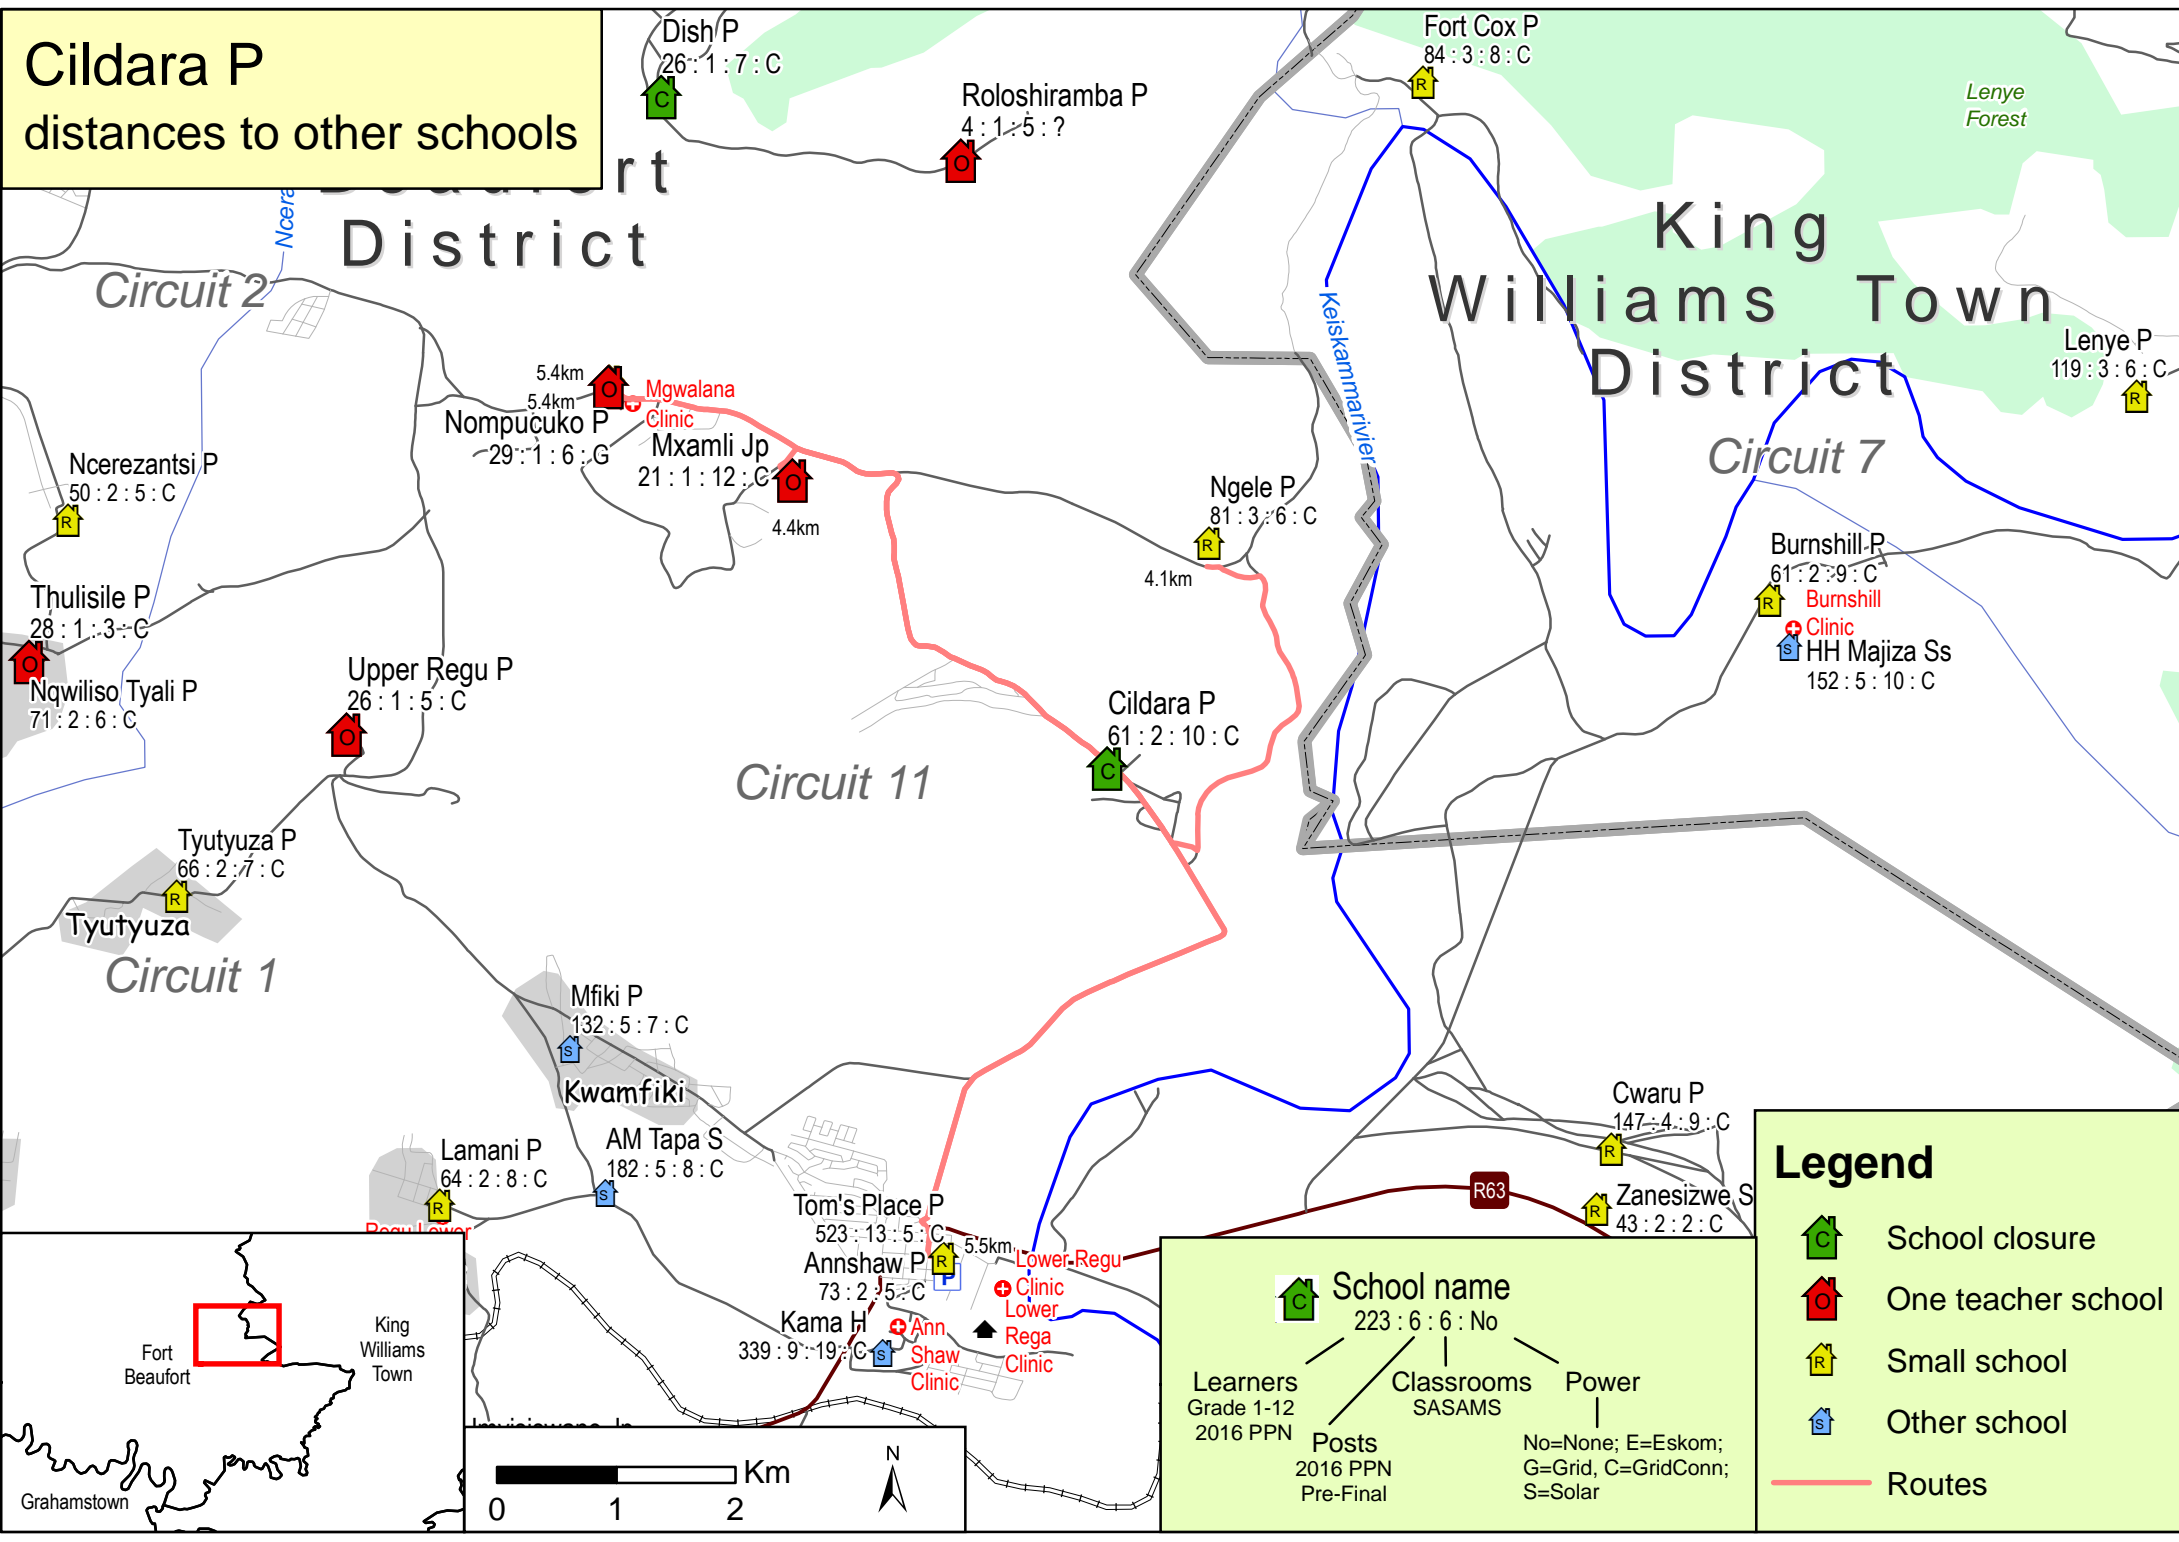

Cildara P

distances to other schools

Legend

- School closure
- One teacher school
- Small school
- Other school
- Routes

School name
223 : 6 : 6 : No

Learners
Grade 1-12
2016 PPN

Classrooms
SASAMS

Power
No=None; E=Eskom;
G=Grid, C=GridConn;
S=Solar