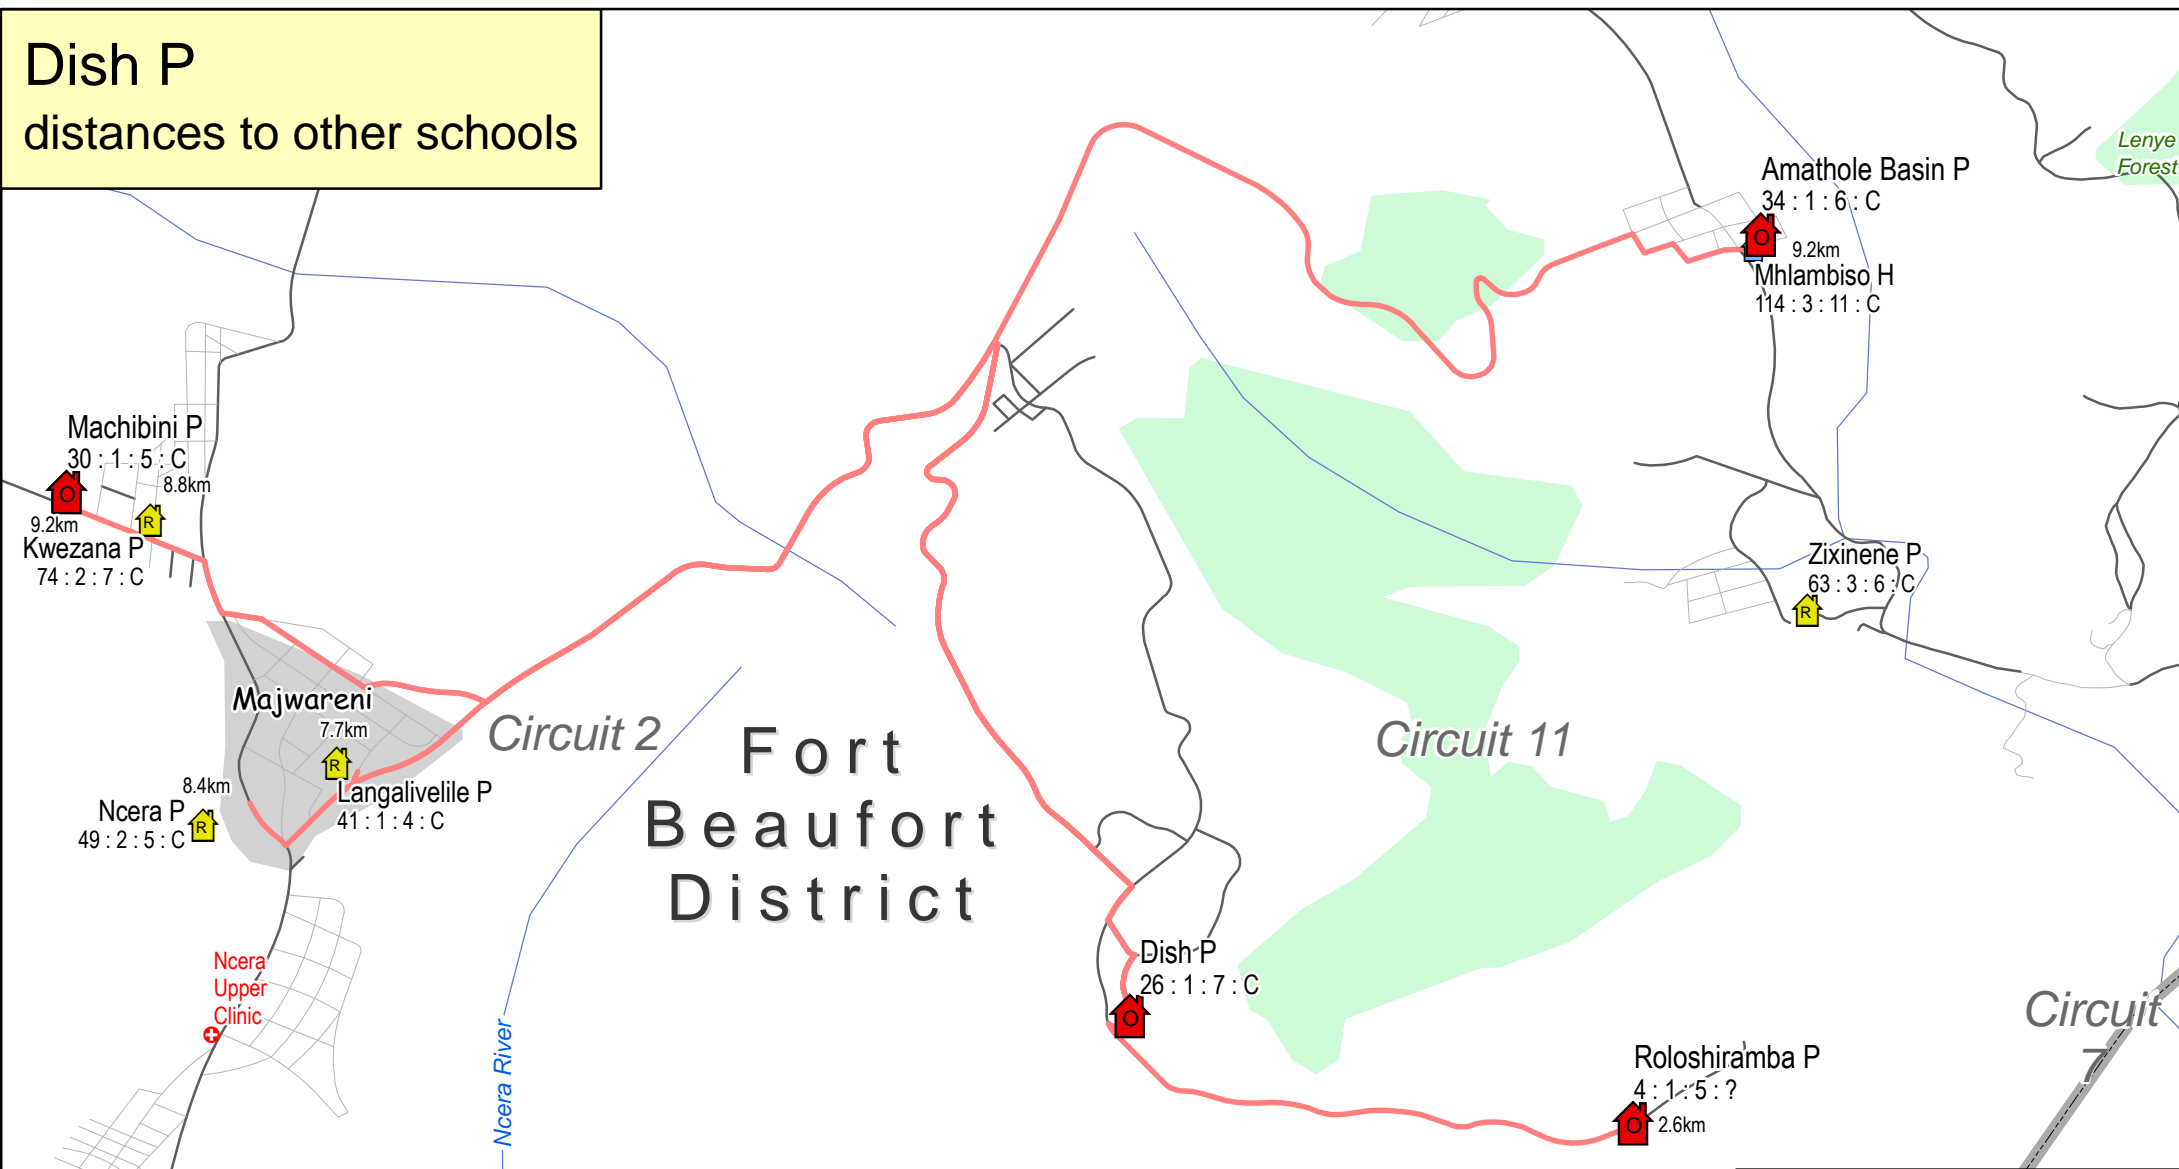

# Dish P

## distances to other schools

Zanoxolo P  
54 : 2 : 5 : C  
Mgwala Clinic  
6 : G

### Legend

- One teacher school
- Small school
- Other school
- Routes