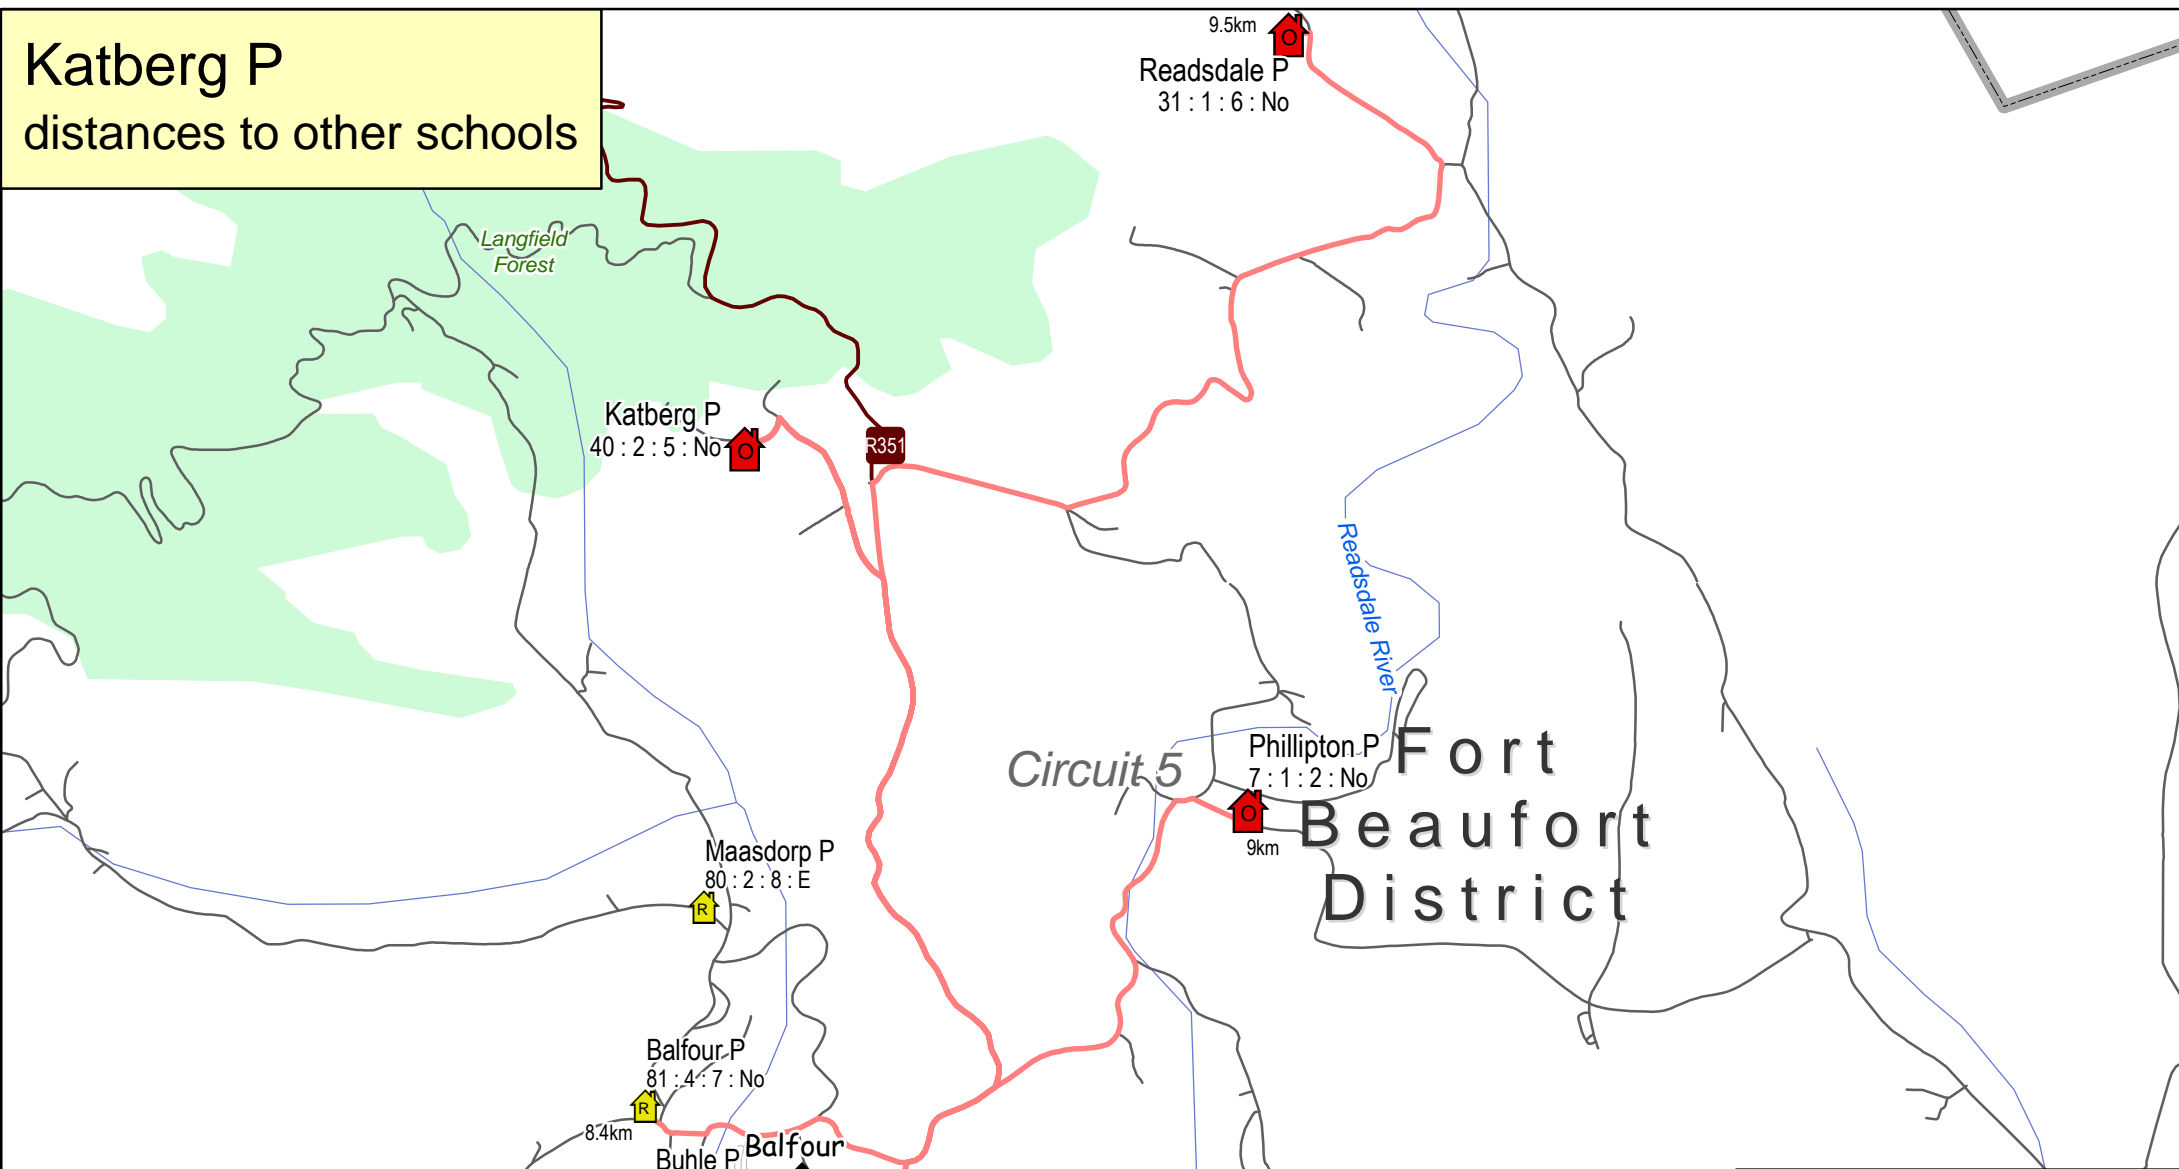

Katberg P

distances to other schools

School name
 223 : 6 : 6 : No

Learners Grade 1-12 2016 PPN
 Posts 2016 PPN Pre-Final

Classrooms SASAMS

Power
 No=None; E=Eskom; G=Grid, C=GridConn; S=Solar

Legend

- One teacher school
- Small school
- Other school
- Routes