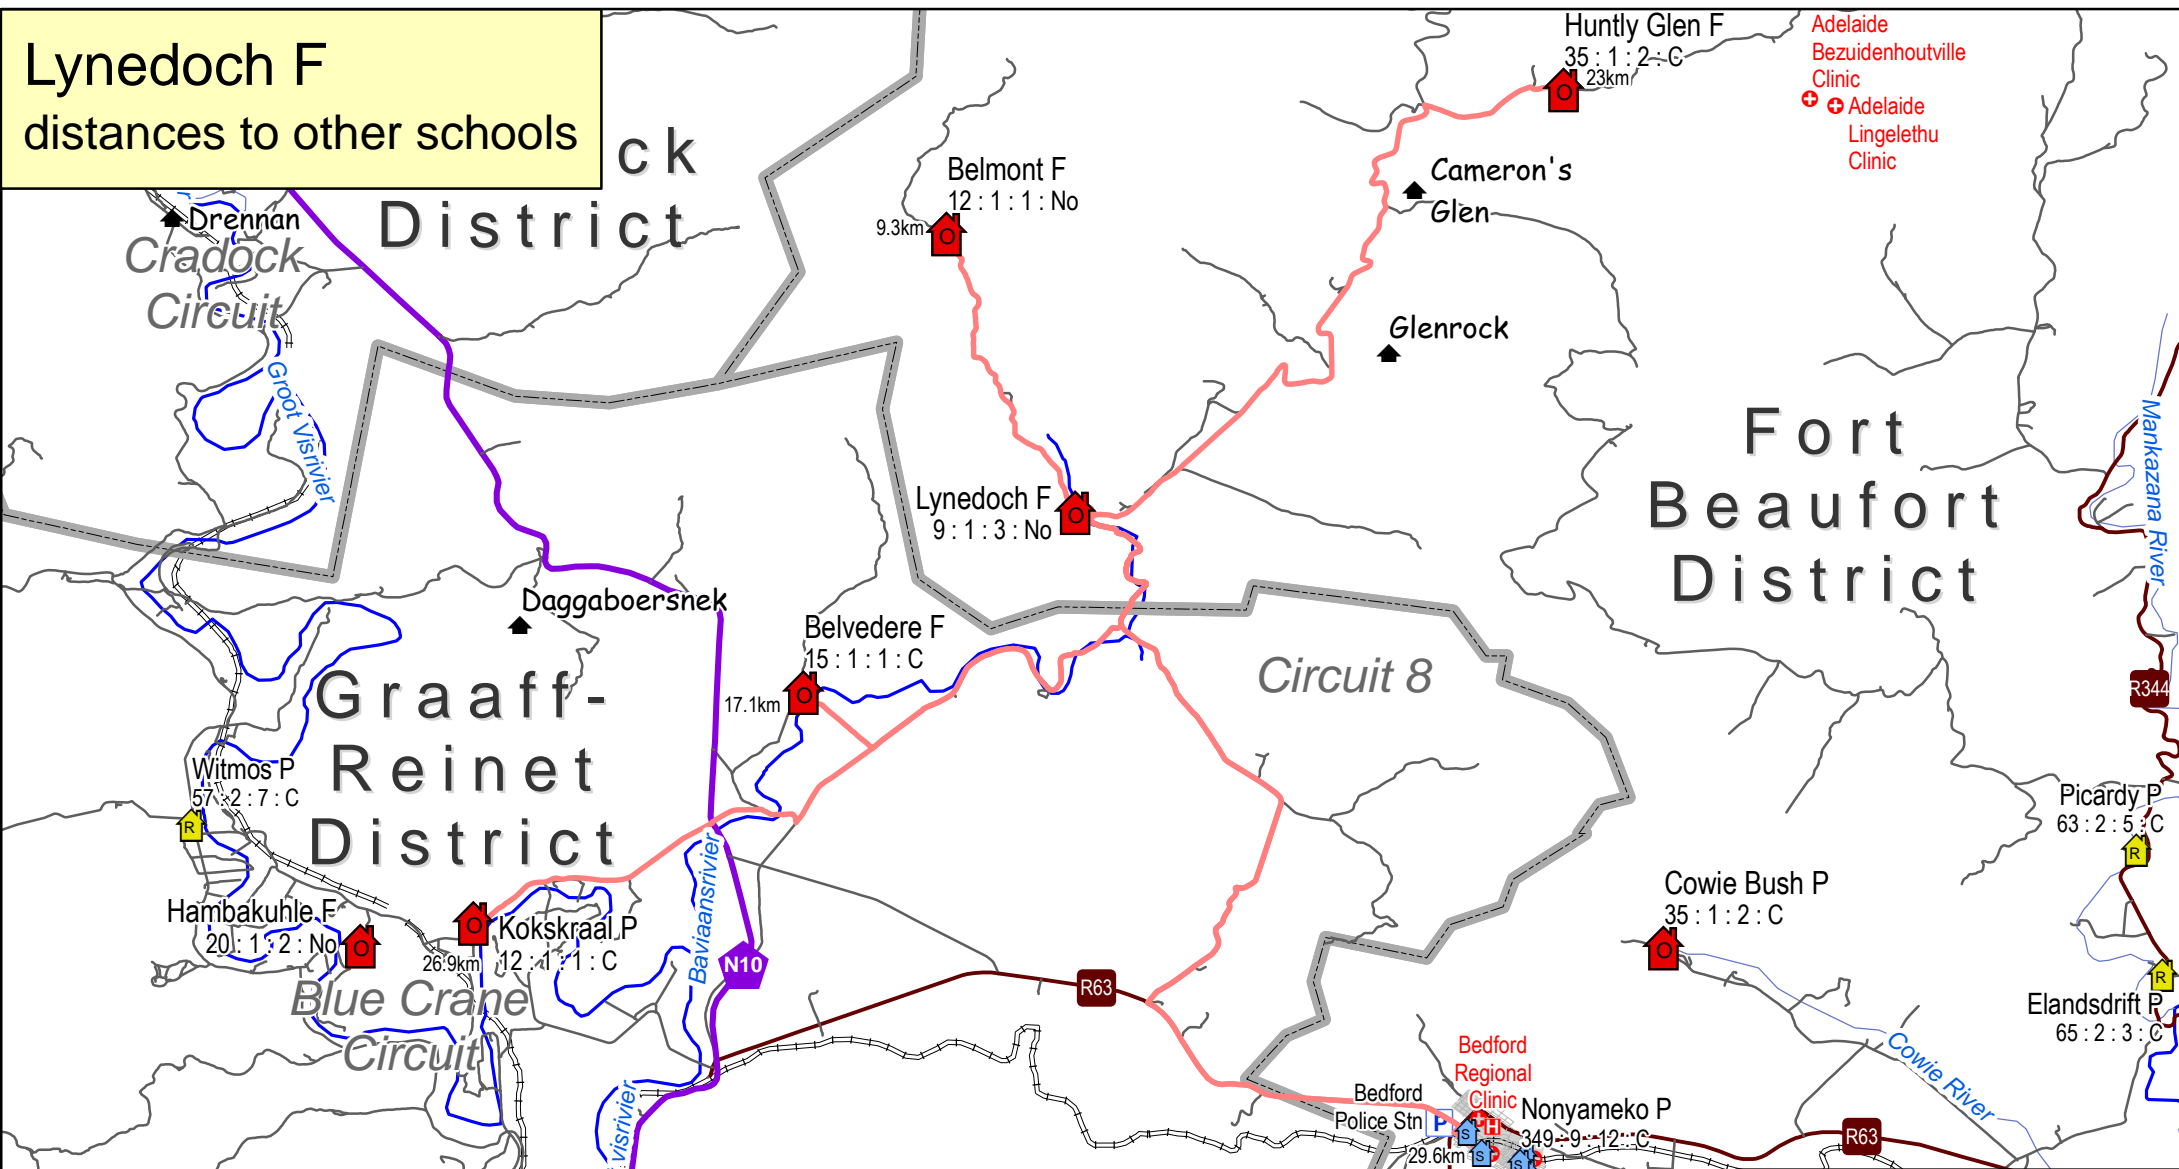

**Lynedoch F**  
distances to other schools

Adelaide  
Bezuidenhoutville  
Clinic  
+ Adelaide  
Lingeletu  
Clinic

**School name**  
223 : 6 : 6 : No

Learners Grade 1-12 2016 PPN  
Posts 2016 PPN Pre-Final

Classrooms SASAMS

Power  
No=None; E=Eskom; G=Grid, C=GridConn; S=Solar

**Legend**

- One teacher school
- Small school
- Other school
- Routes