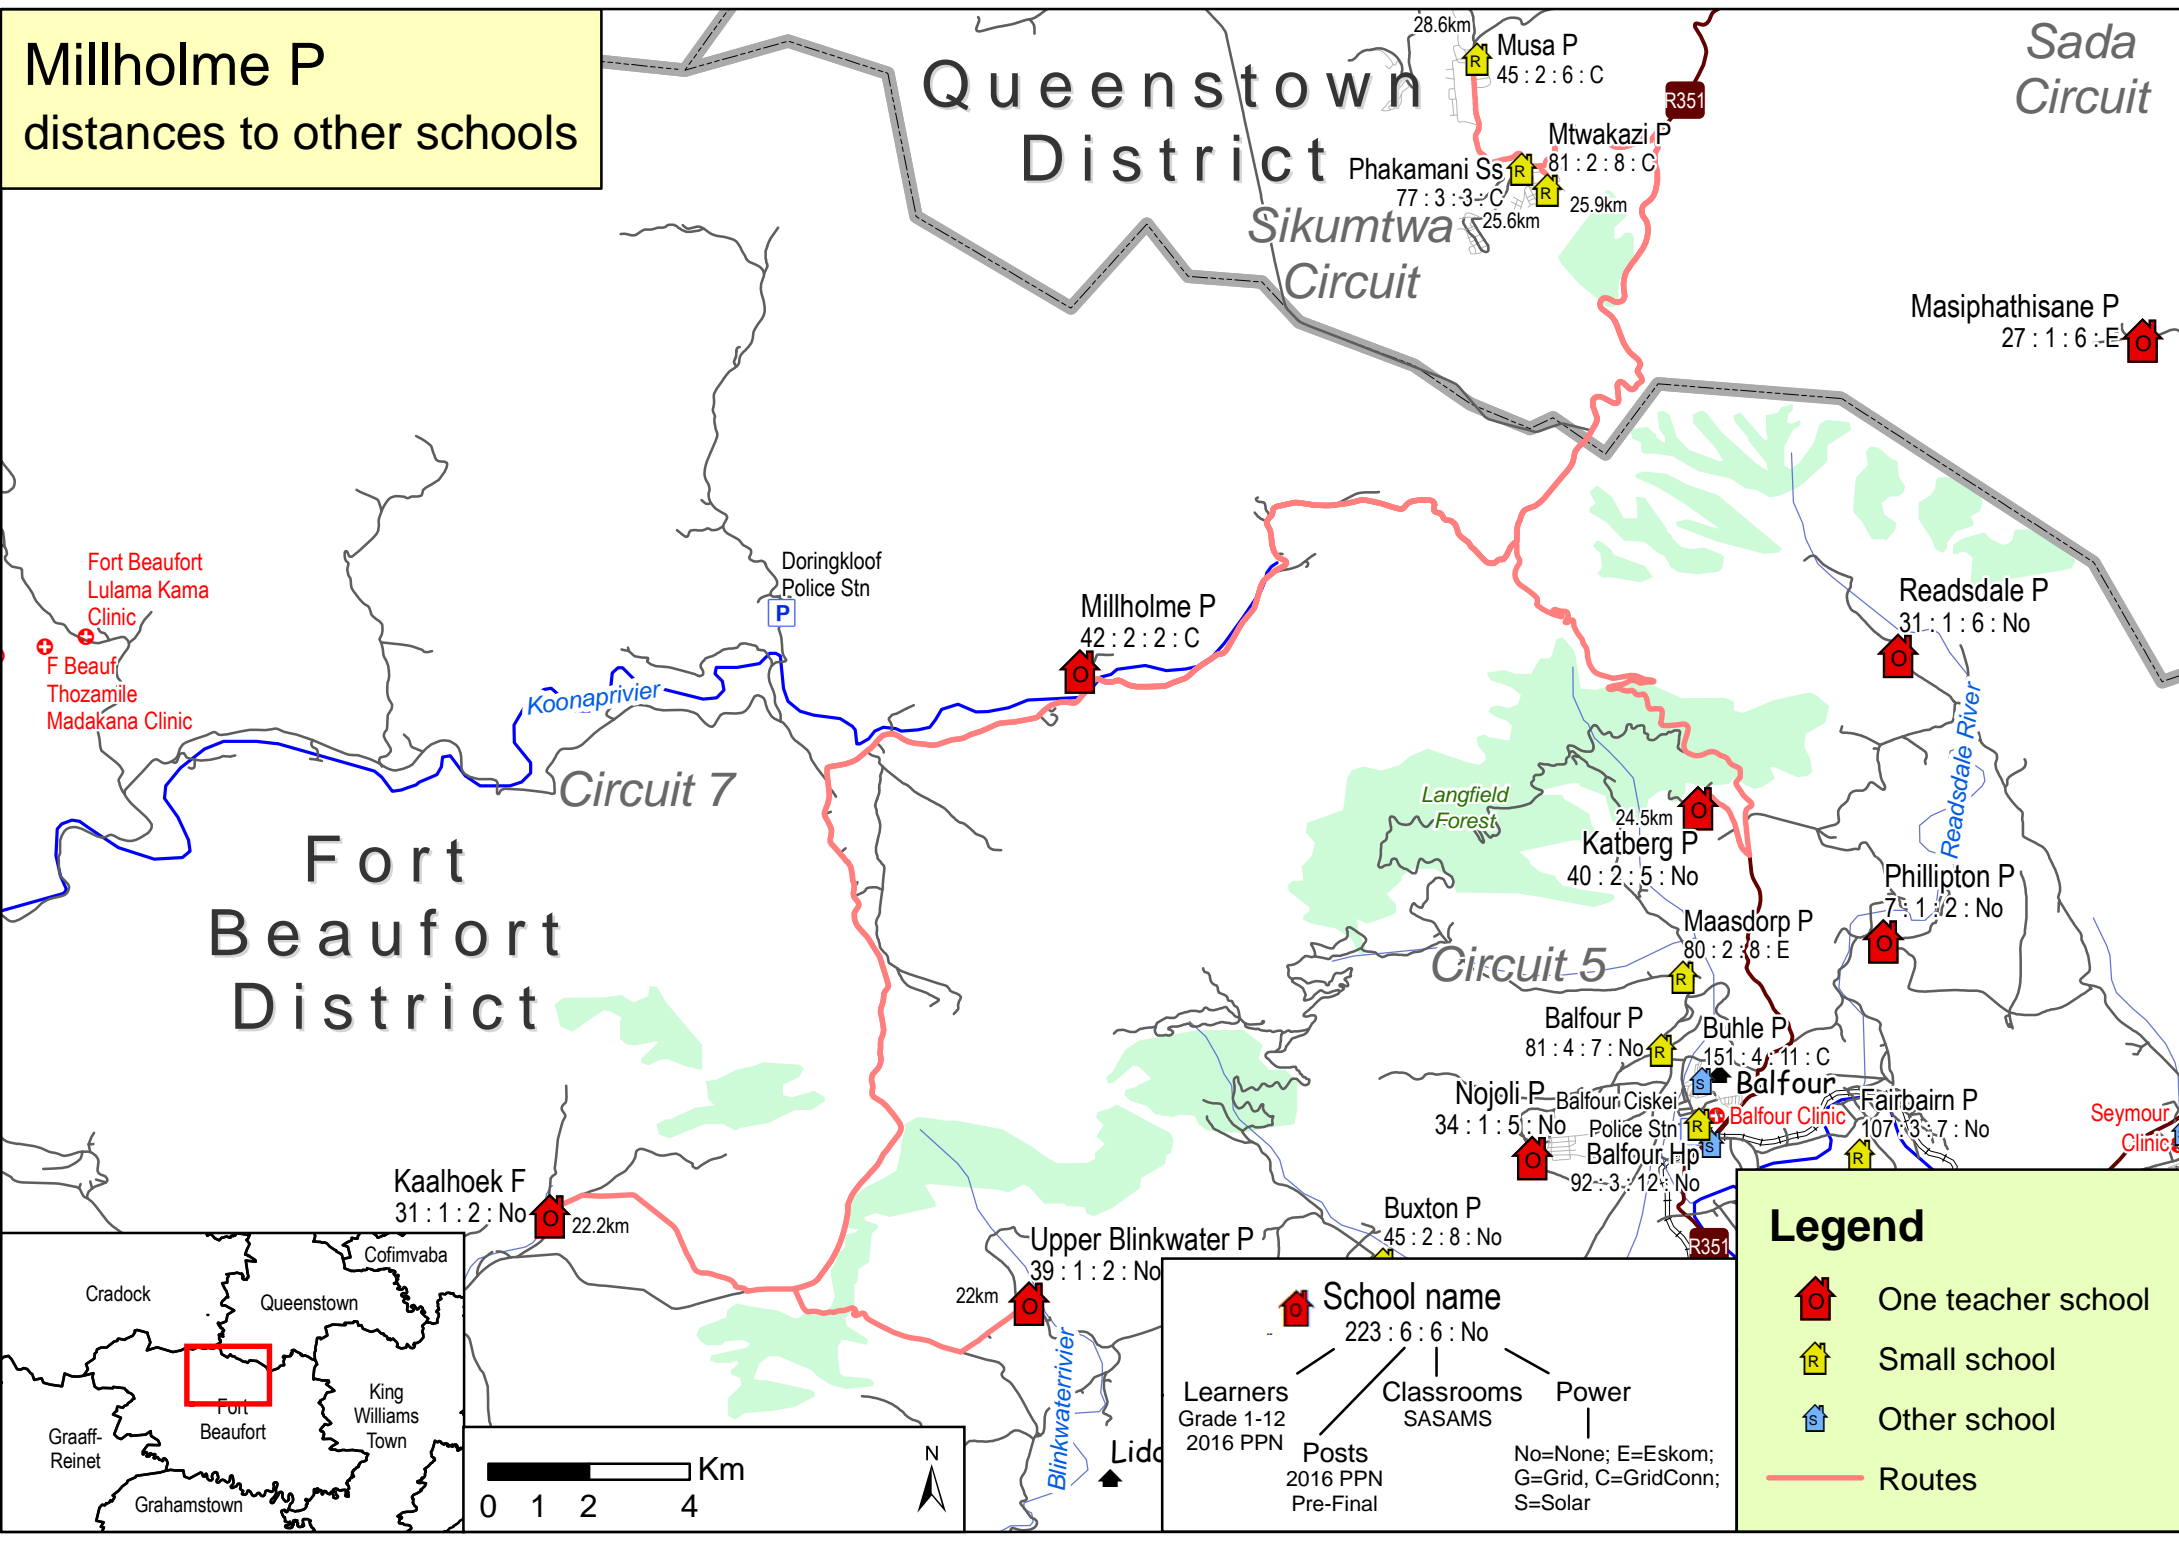

# Millholme P distances to other schools

Sada Circuit

## Queenstown District

Sikumtwa Circuit

## Fort Beaufort District

Fort Beaufort  
Lulama Kama Clinic  
F Beauf  
Thozamile  
Madakana Clinic

Doringkloof  
Police Stn

Masiphathisane P  
27 : 1 : 6 : E

Millholme P  
42 : 2 : 2 : C

Readsdale P  
31 : 1 : 6 : No

### Legend

- One teacher school
- Small school
- Other school
- Routes