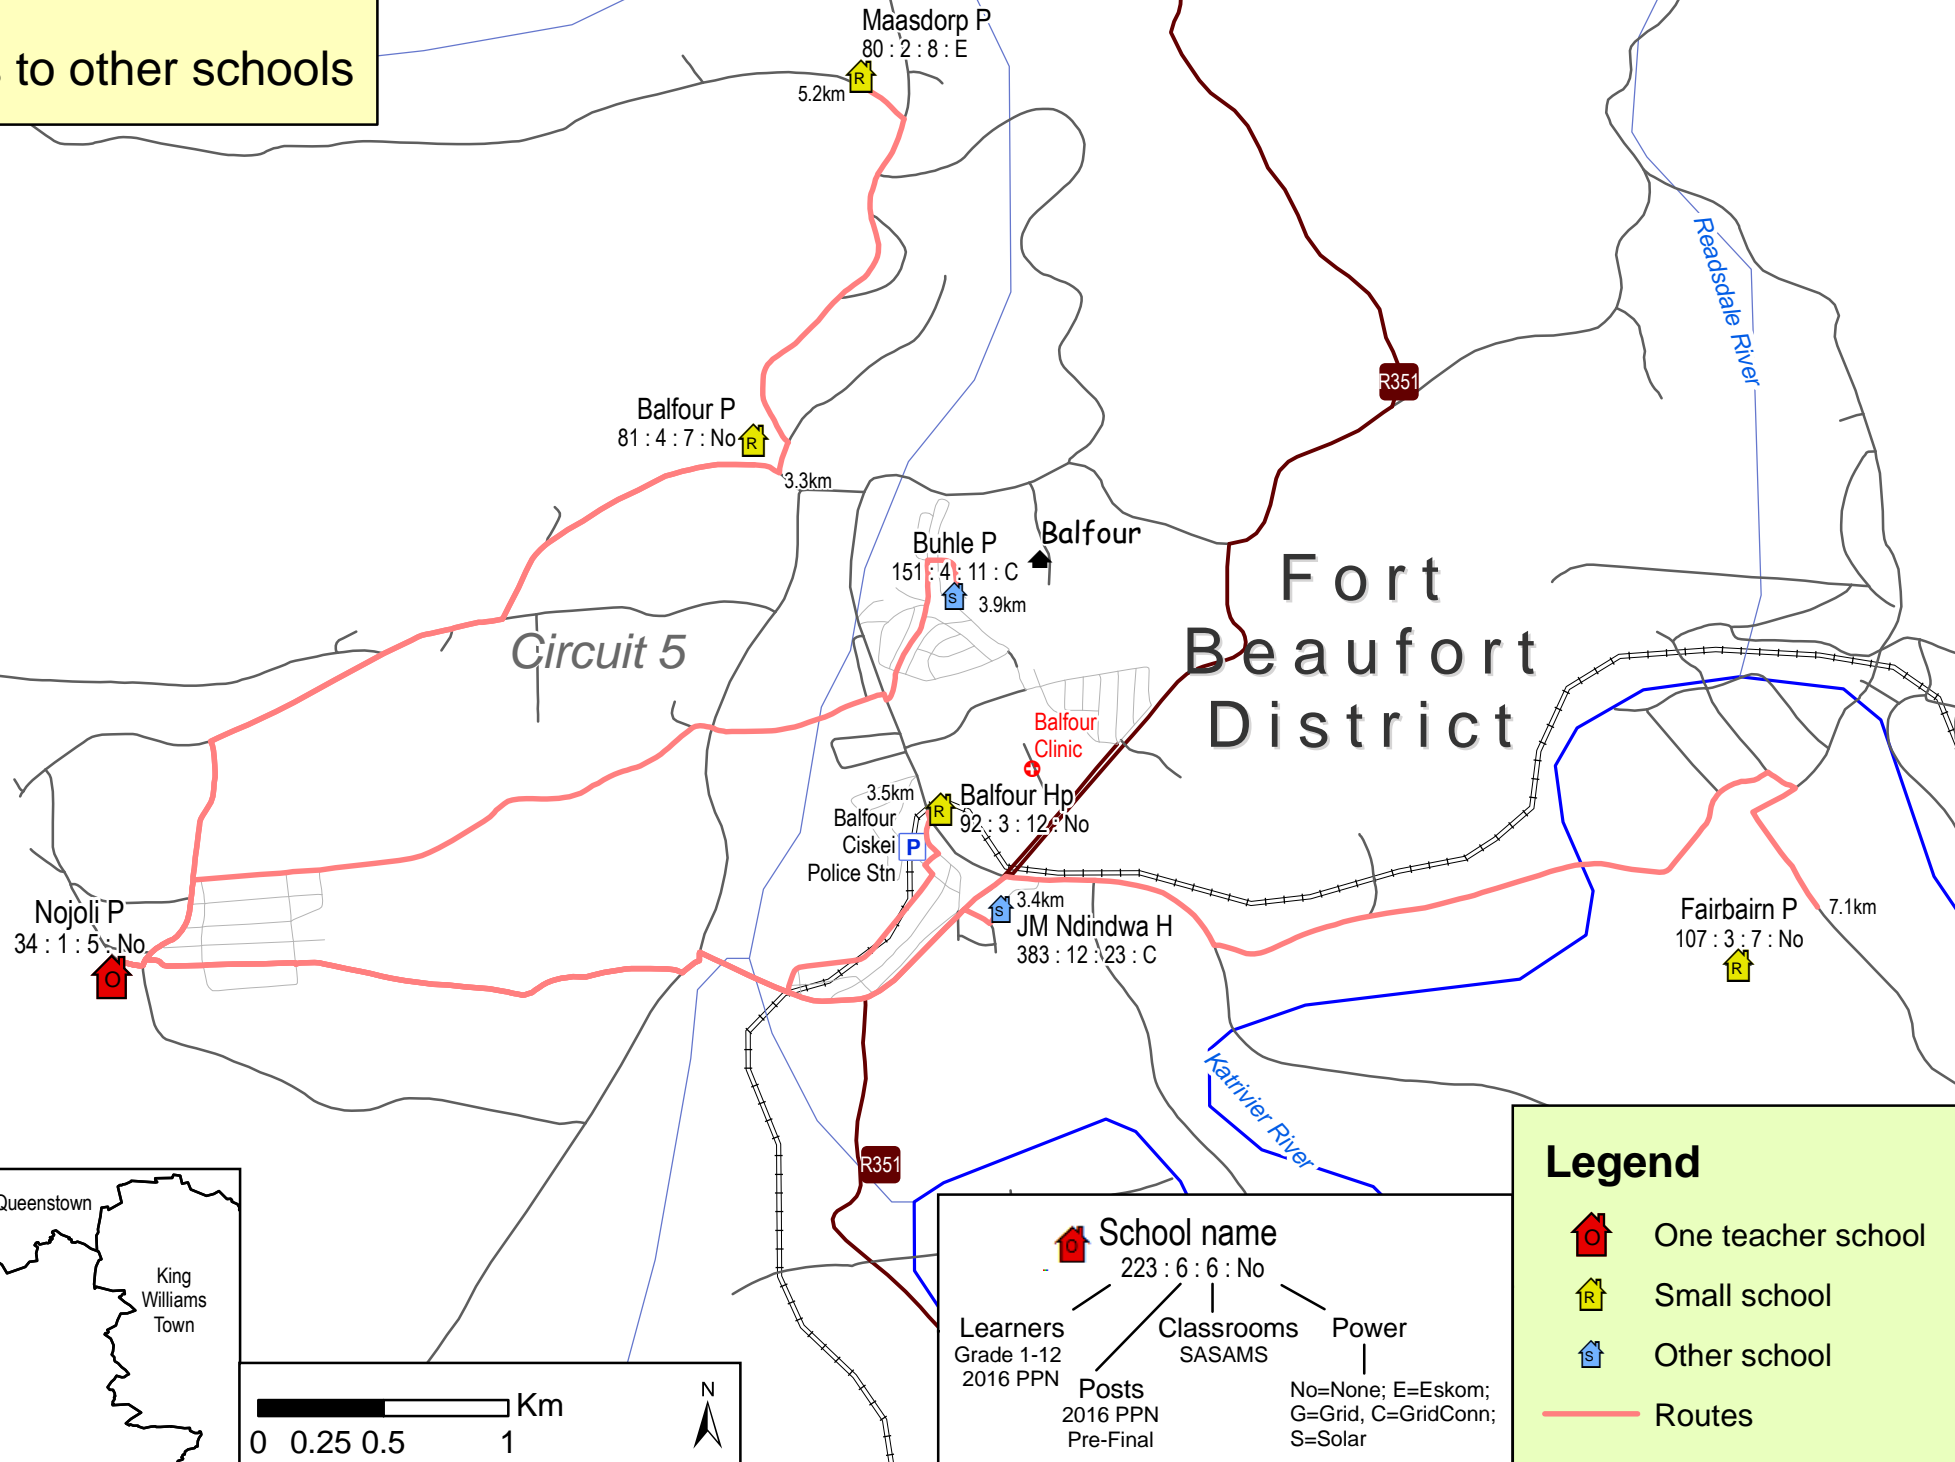

Nojoli P

distances to other schools

School name
223 : 6 : 6 : No

Learners Grade 1-12 2016 PPN
Posts 2016 PPN Pre-Final

Classrooms SASAMS

Power
No=None; E=Eskom; G=Grid, C=GridConn; S=Solar

Legend

- One teacher school
- Small school
- Other school
- Routes