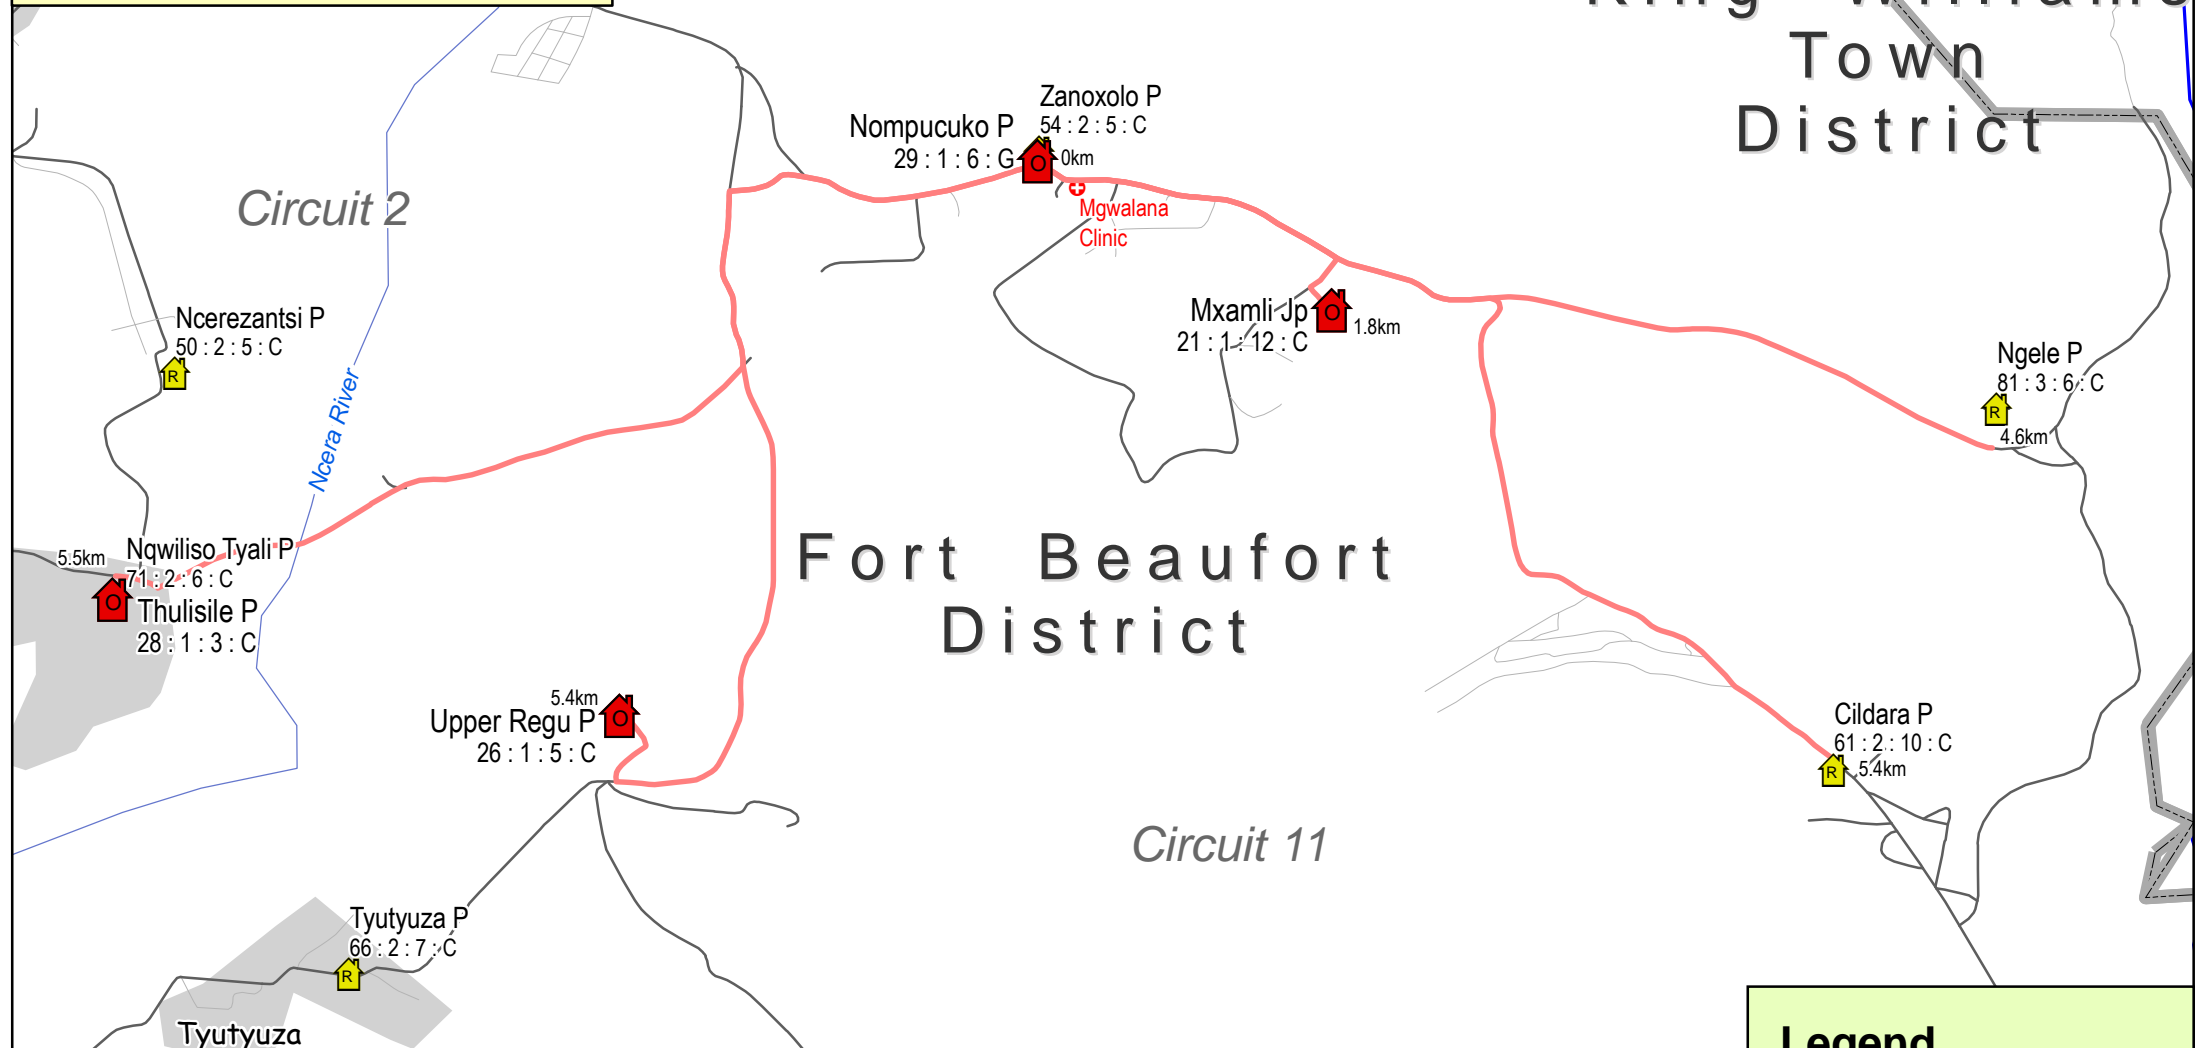

Nompucuko P distances to other schools

King Williams
Town
District

Legend

- One teacher school
- Small school
- Other school
- Routes

No=None; E=Eskom;
G=Grid, C=GridConn;
S=Solar