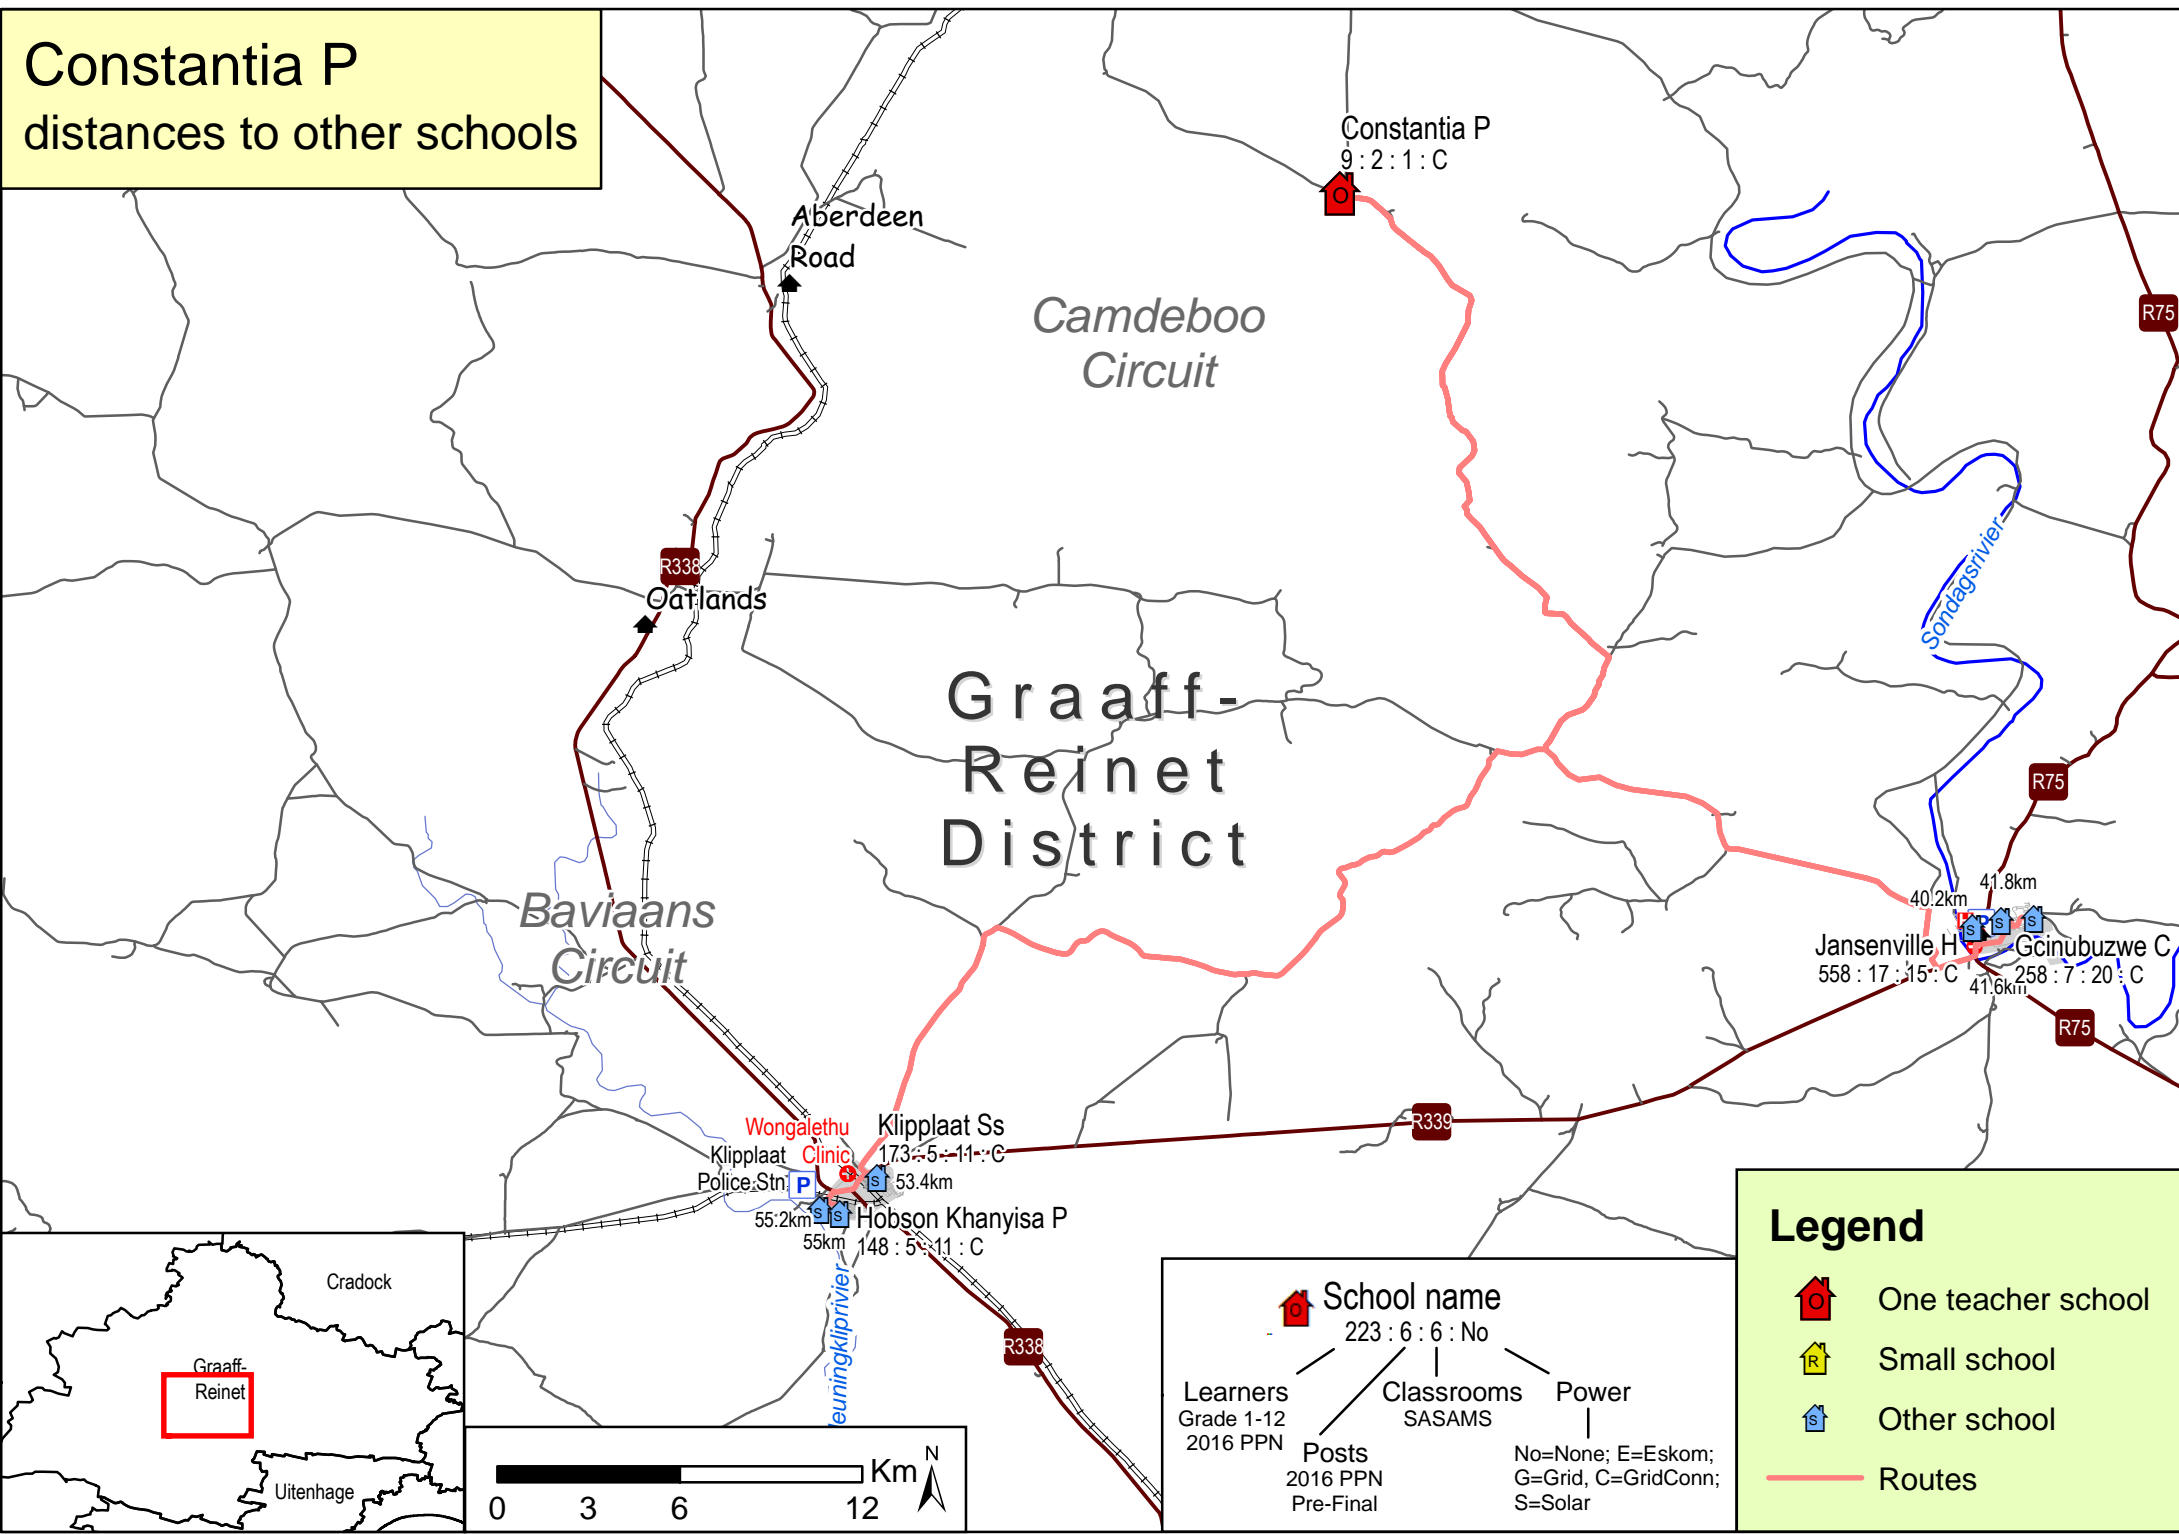

Constantia P distances to other schools

Legend

- One teacher school
- Small school
- Other school
- Routes

School name
223 : 6 : 6 : No

Learners Grade 1-12 2016 PPN
Posts 2016 PPN Pre-Final

Classrooms SASAMS