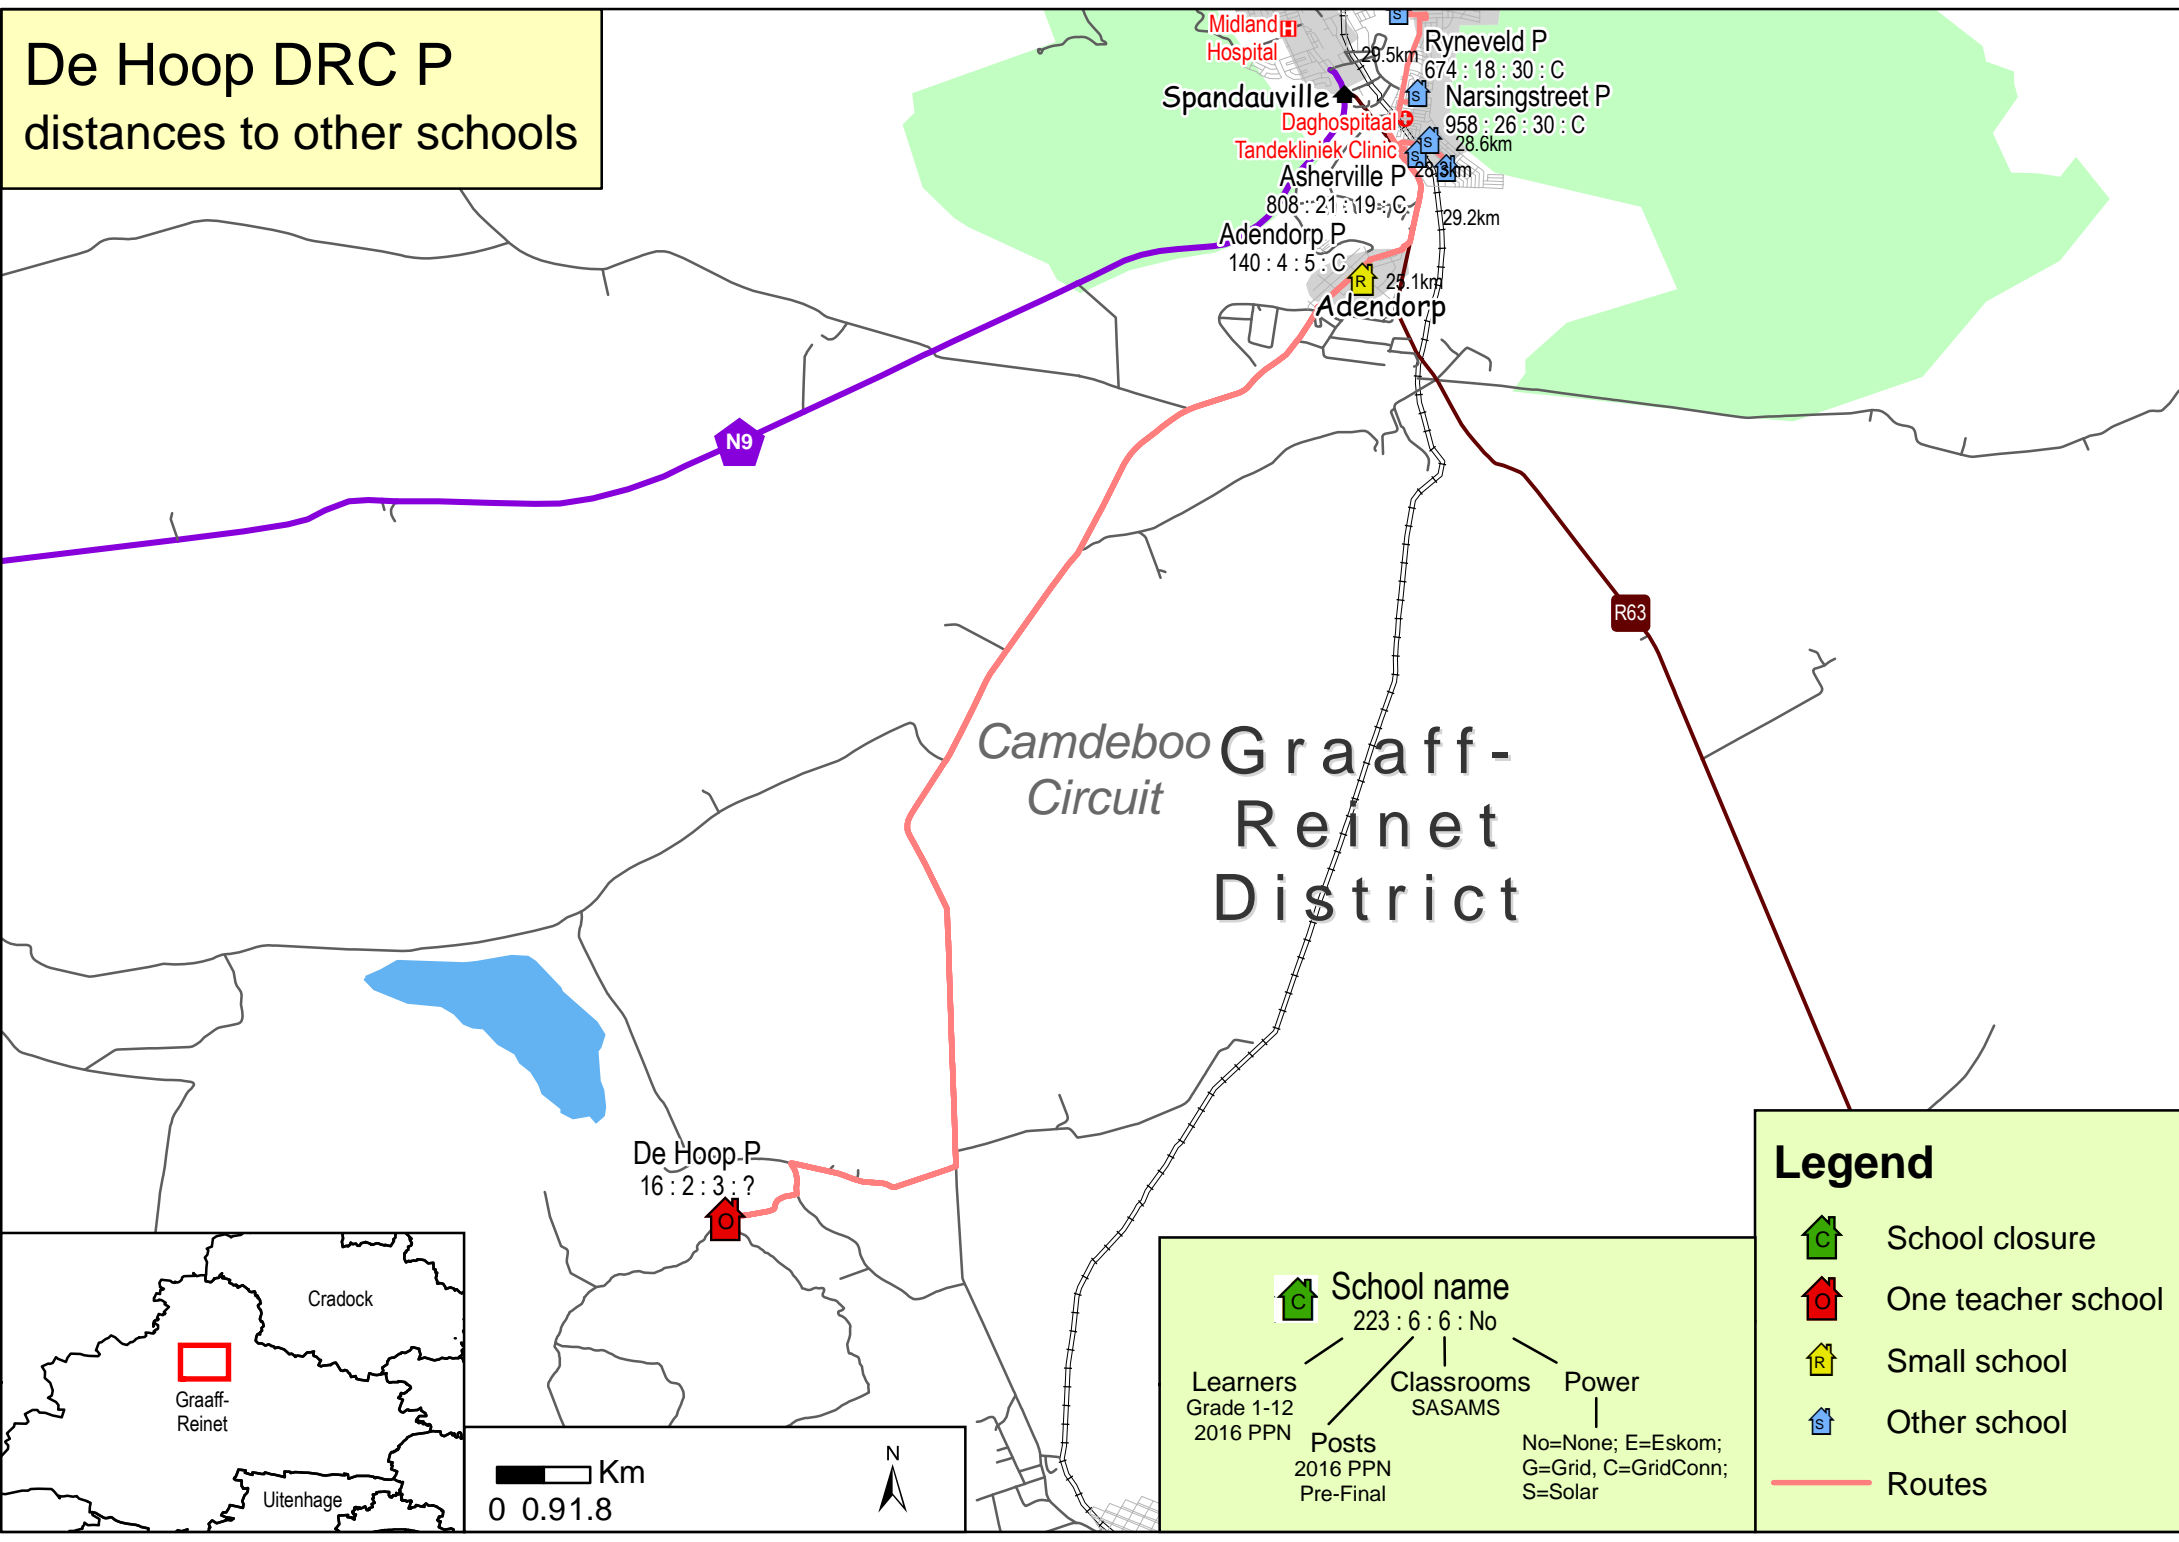

De Hoop DRC P distances to other schools

Midland Hospital
 Spandauville
 Daghospitaal
 Tandekliniek Clinic
 Asherville P
 Adendorp P
 Adendorp
 Ryneveld P
 Narsingstreet P

29.5km
 674 : 18 : 30 : C
 958 : 26 : 30 : C
 28.6km
 20.9km
 29.2km
 808 : 21 : 19 : C
 25.1km
 140 : 4 : 5 : C

Camdeboo Circuit
 Graaff-Reinet District

De Hoop P
 16 : 2 : 3 : ?

School name
 223 : 6 : 6 : No

Learners Grade 1-12 2016 PPN
 Posts 2016 PPN Pre-Final

Classrooms SASAMS
 Power
 No=None; E=Eskom; G=Grid, C=GridConn; S=Solar

Legend

-  School closure
-  One teacher school
-  Small school
-  Other school
-  Routes