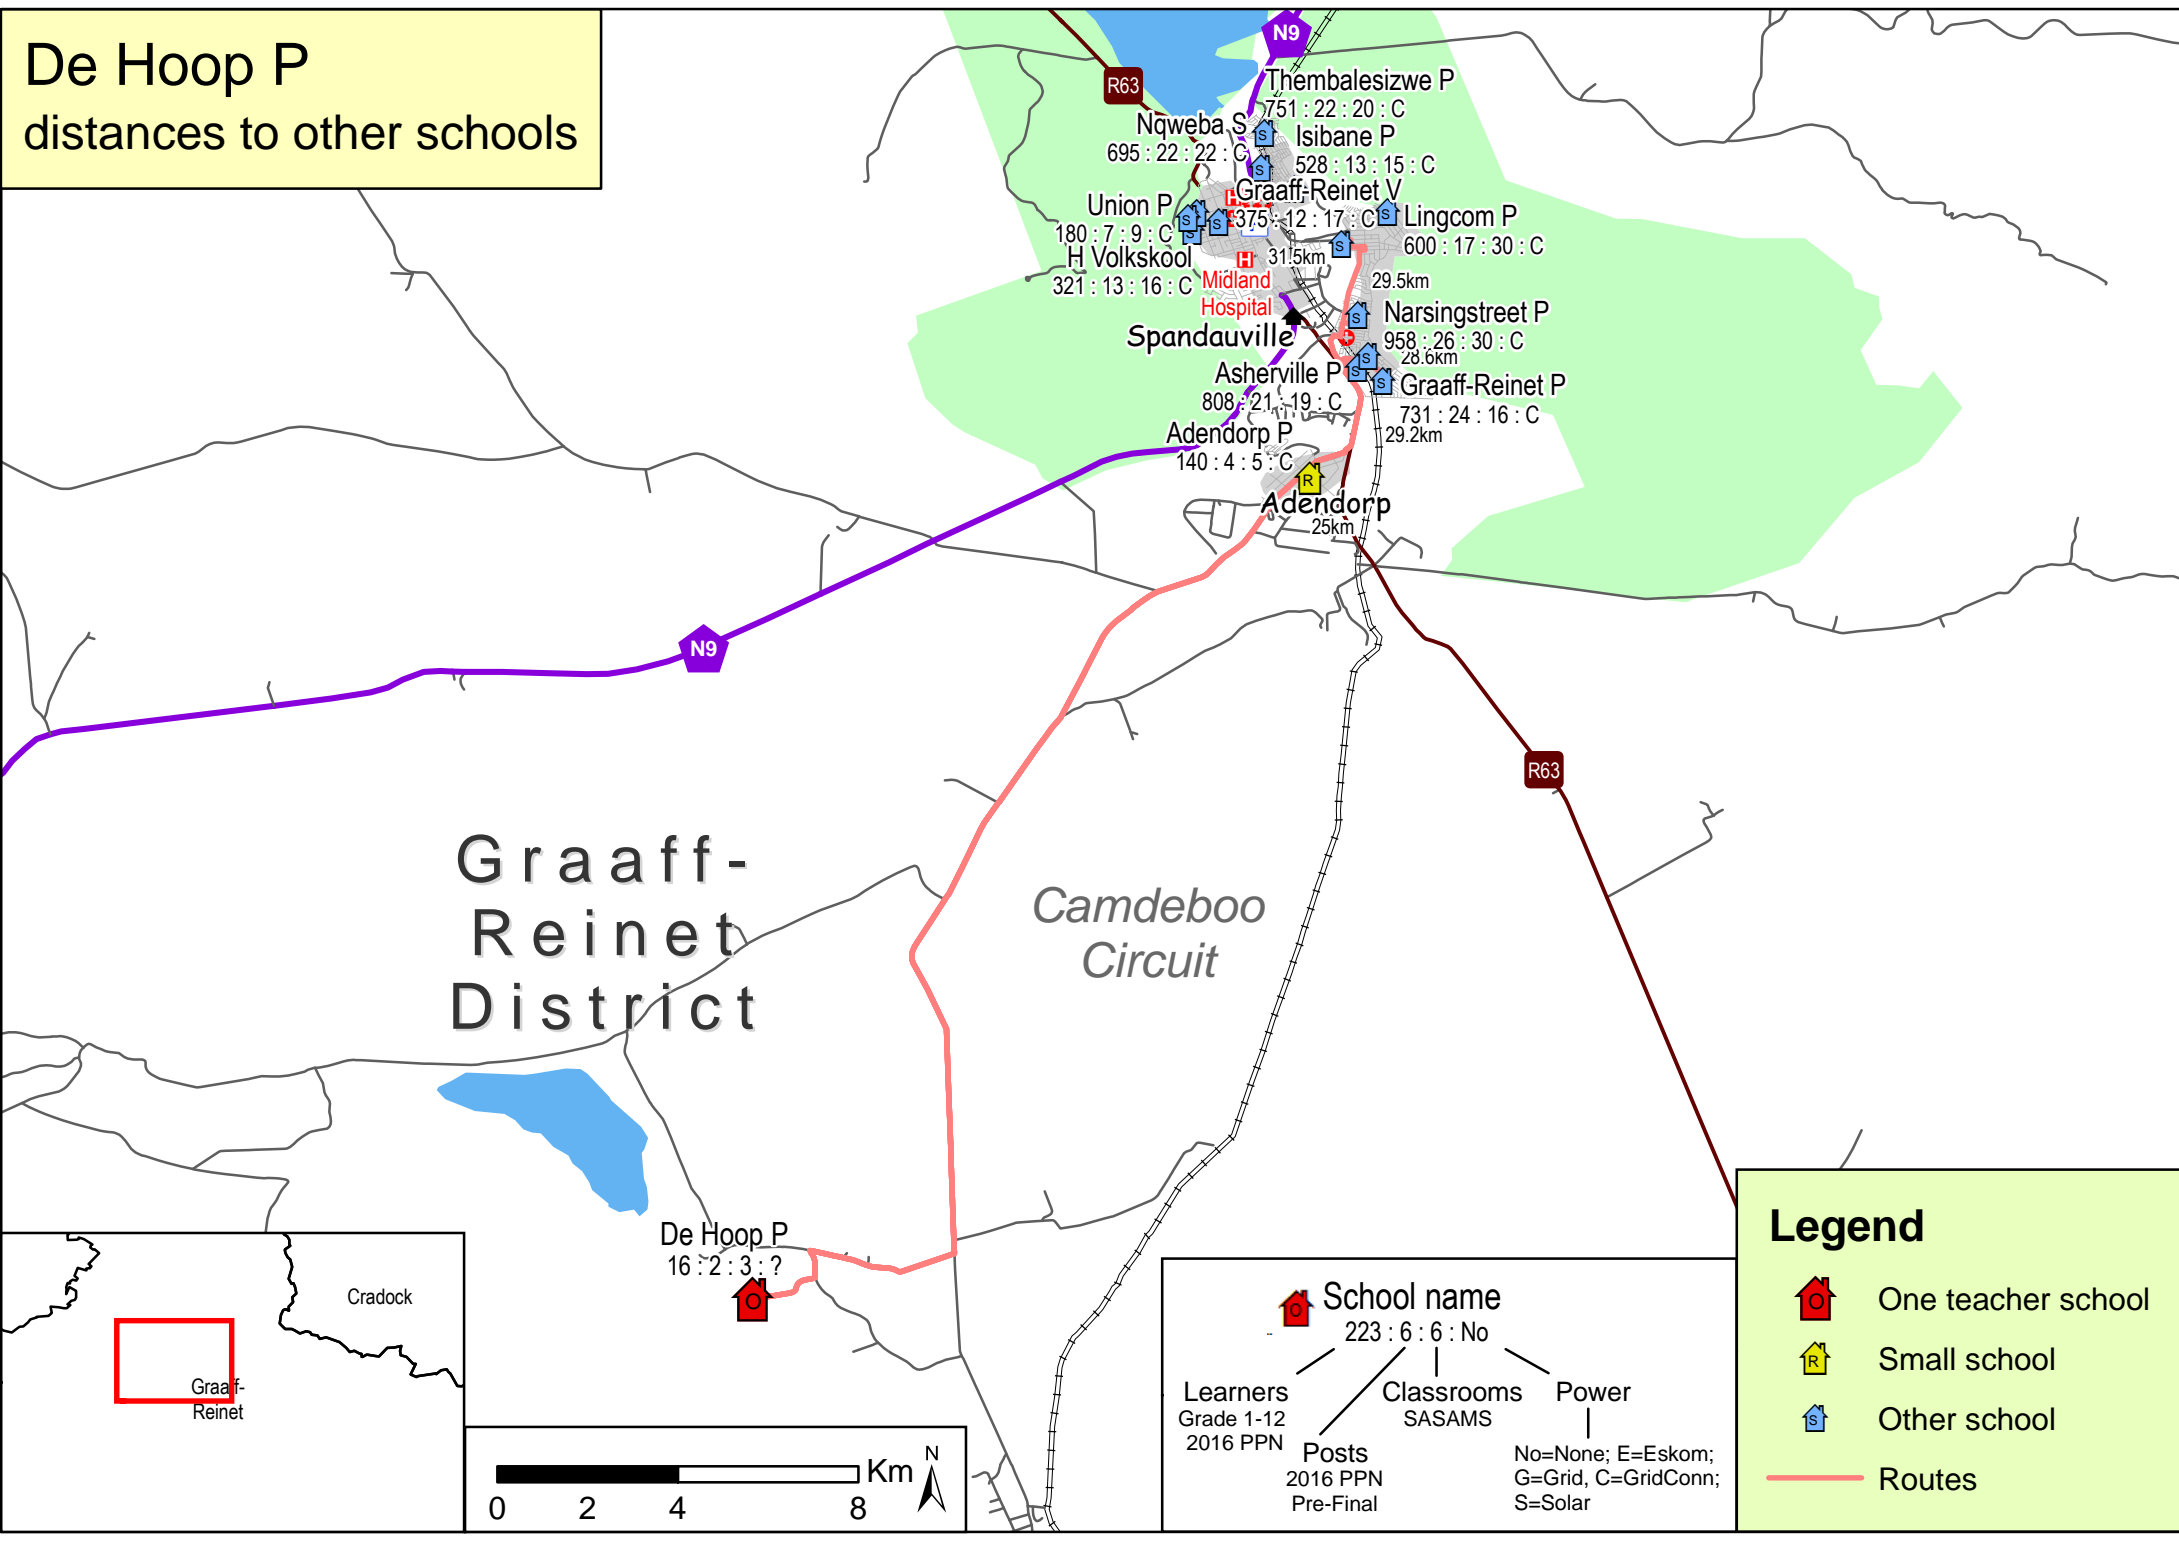

De Hoop P distances to other schools

Graaff-Reinet District

Camdeboo Circuit

De Hoop P
16 : 2 : 3 : ?

School name
223 : 6 : 6 : No

- Learners: Grade 1-12, 2016 PPN
- Classrooms: SASAMS
- Power: No=None; E=Eskom; G=Grid, C=GridConn; S=Solar
- Posts: 2016 PPN Pre-Final

Legend

- One teacher school
- Small school
- Other school
- Routes