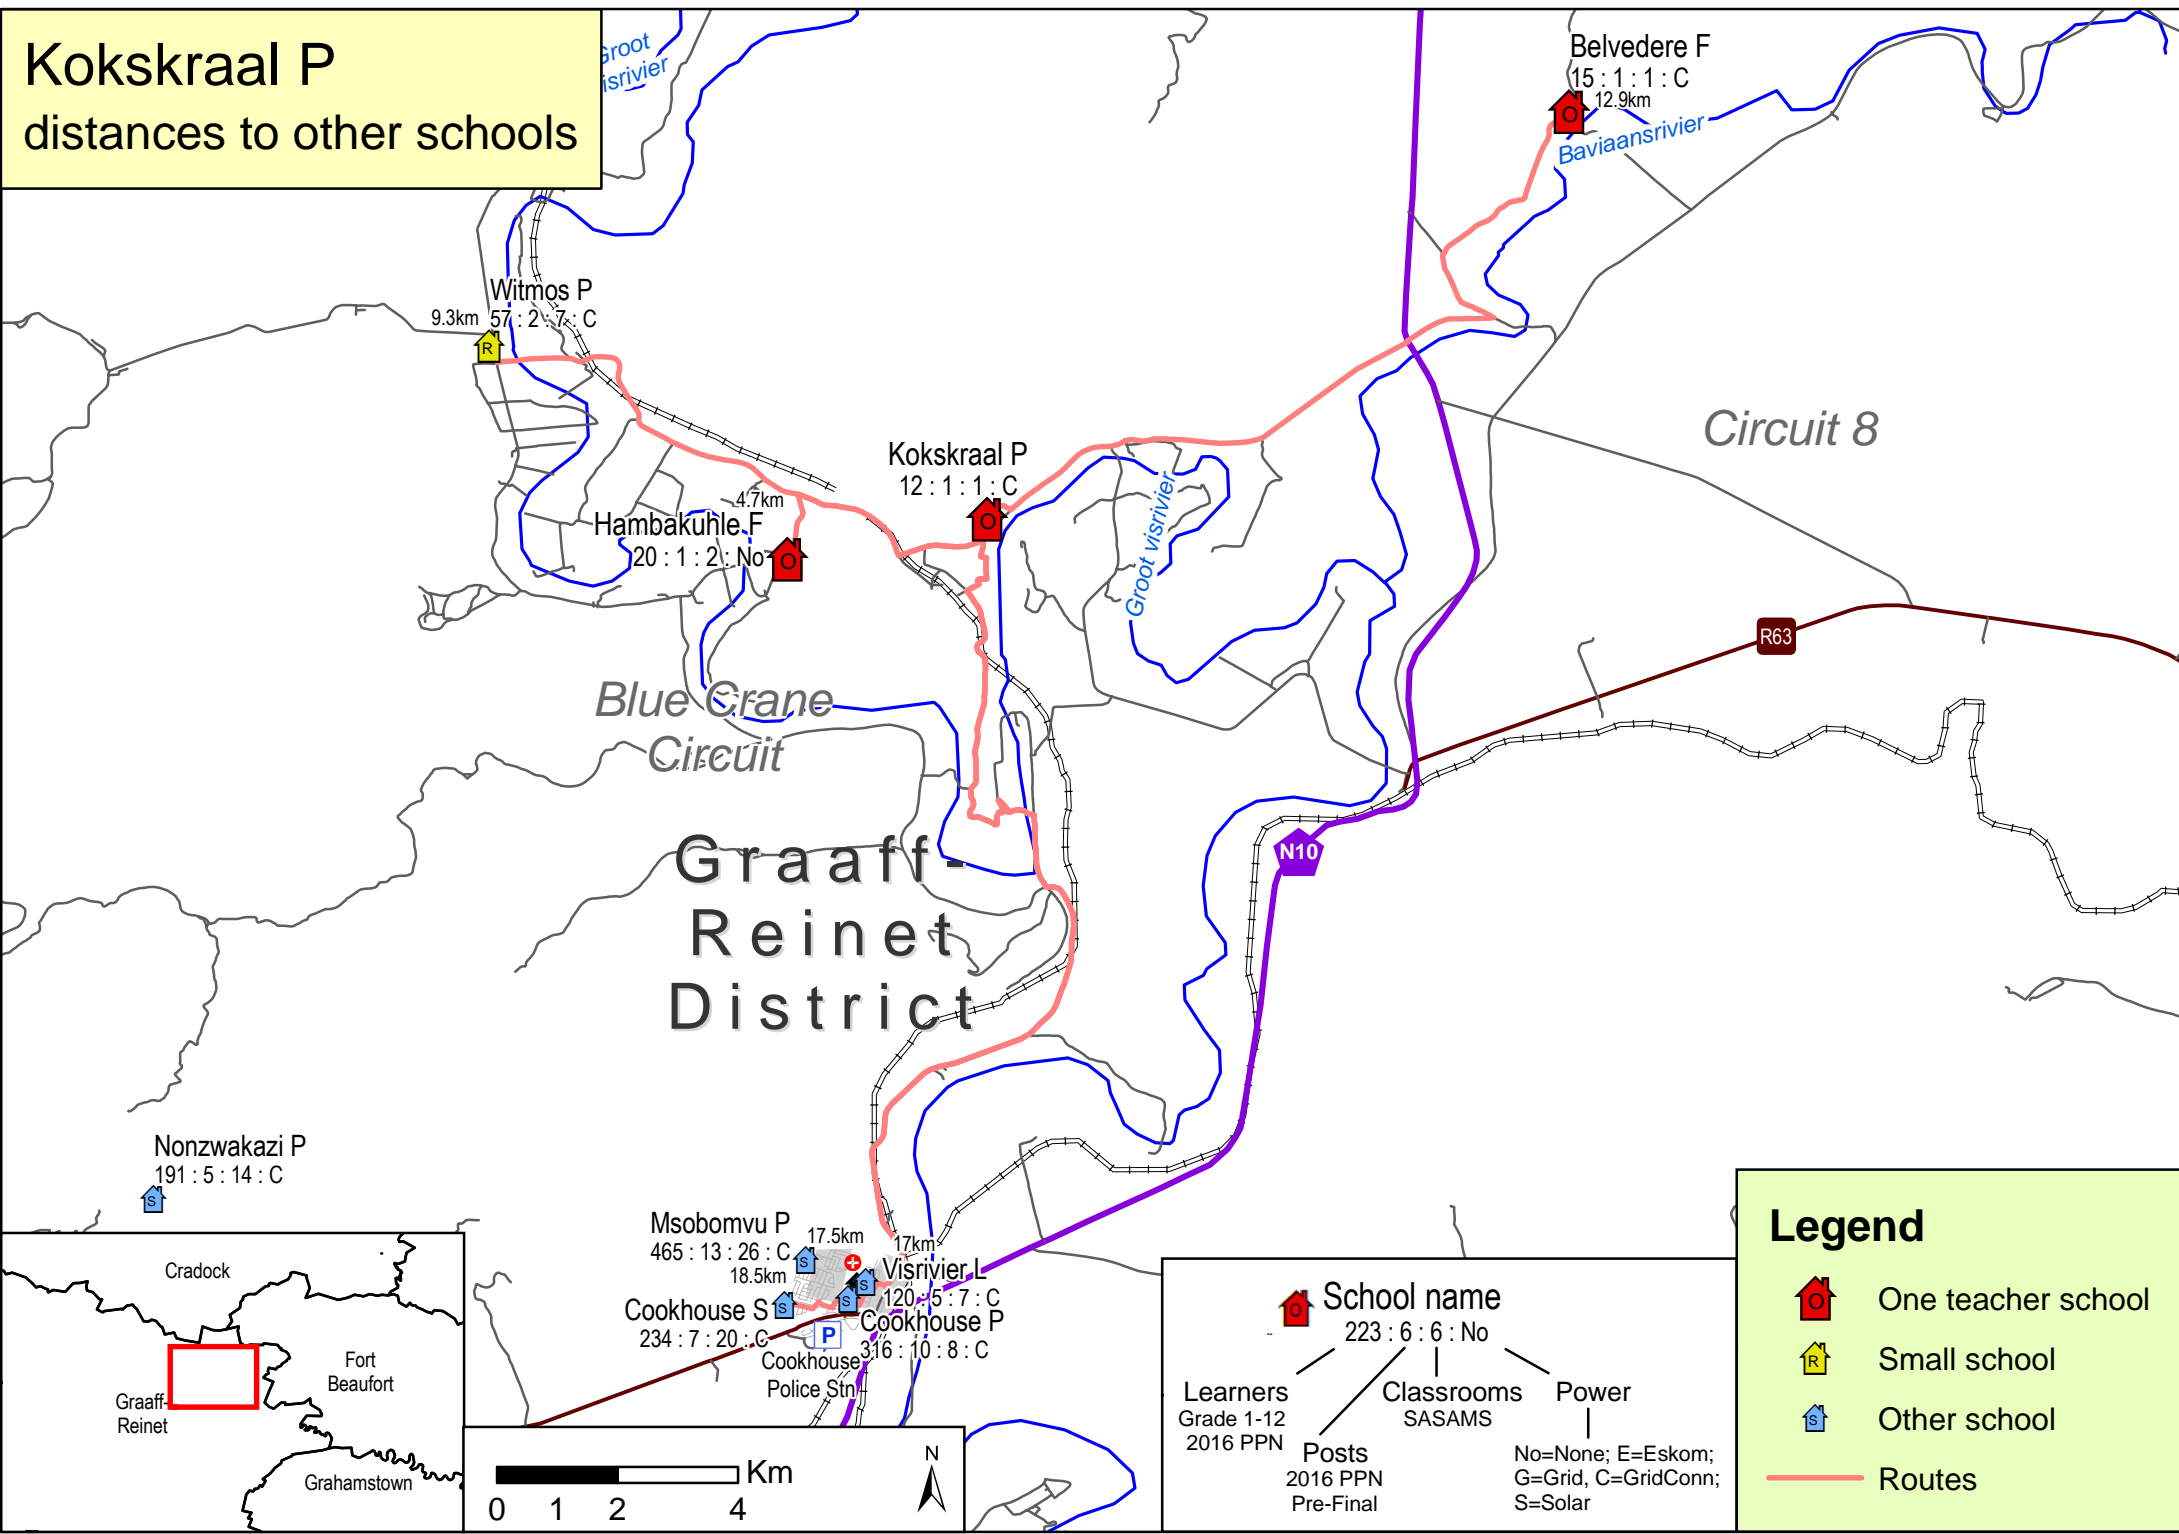

Kokskraal P

distances to other schools

Legend

- One teacher school
- Small school
- Other school
- Routes

School name
223 : 6 : 6 : No

- Learners Grade 1-12 2016 PPN
- Posts 2016 PPN Pre-Final
- Classrooms SASAMS
- Power: No=None; E= Eskom; G=Grid; C=GridConn; S=Solar