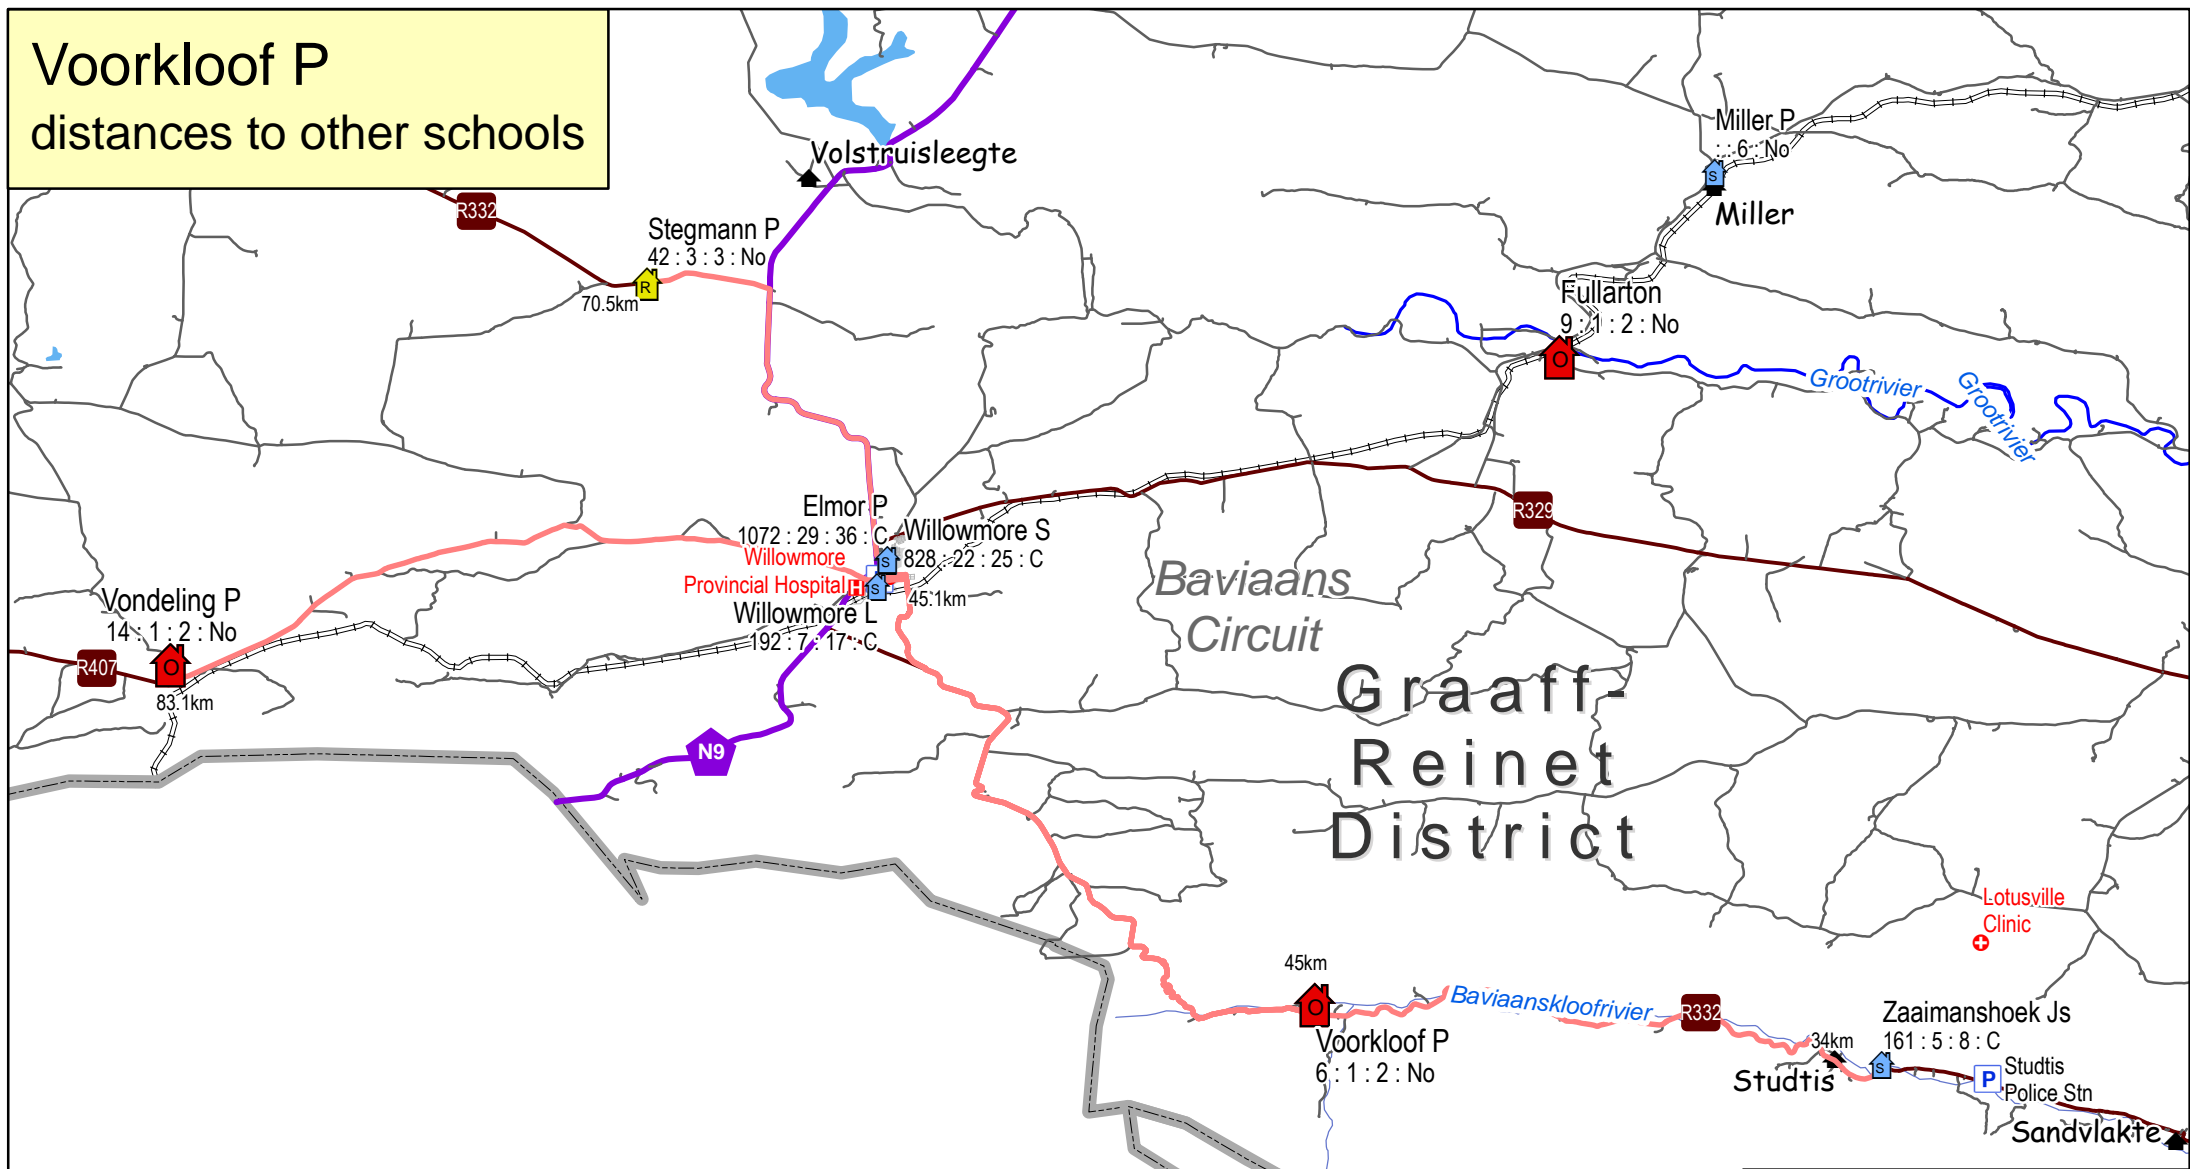

# Voorkloof P distances to other schools

**School name**  
223 : 6 : 6 : No

Learners Grade 1-12 2016 PPN  
Posts 2016 PPN Pre-Final

Classrooms SASAMS

Power  
No=None; E=Eskom; G=Grid, C=GridConn; S=Solar

### Legend

- One teacher school
- Small school
- Other school
- Routes