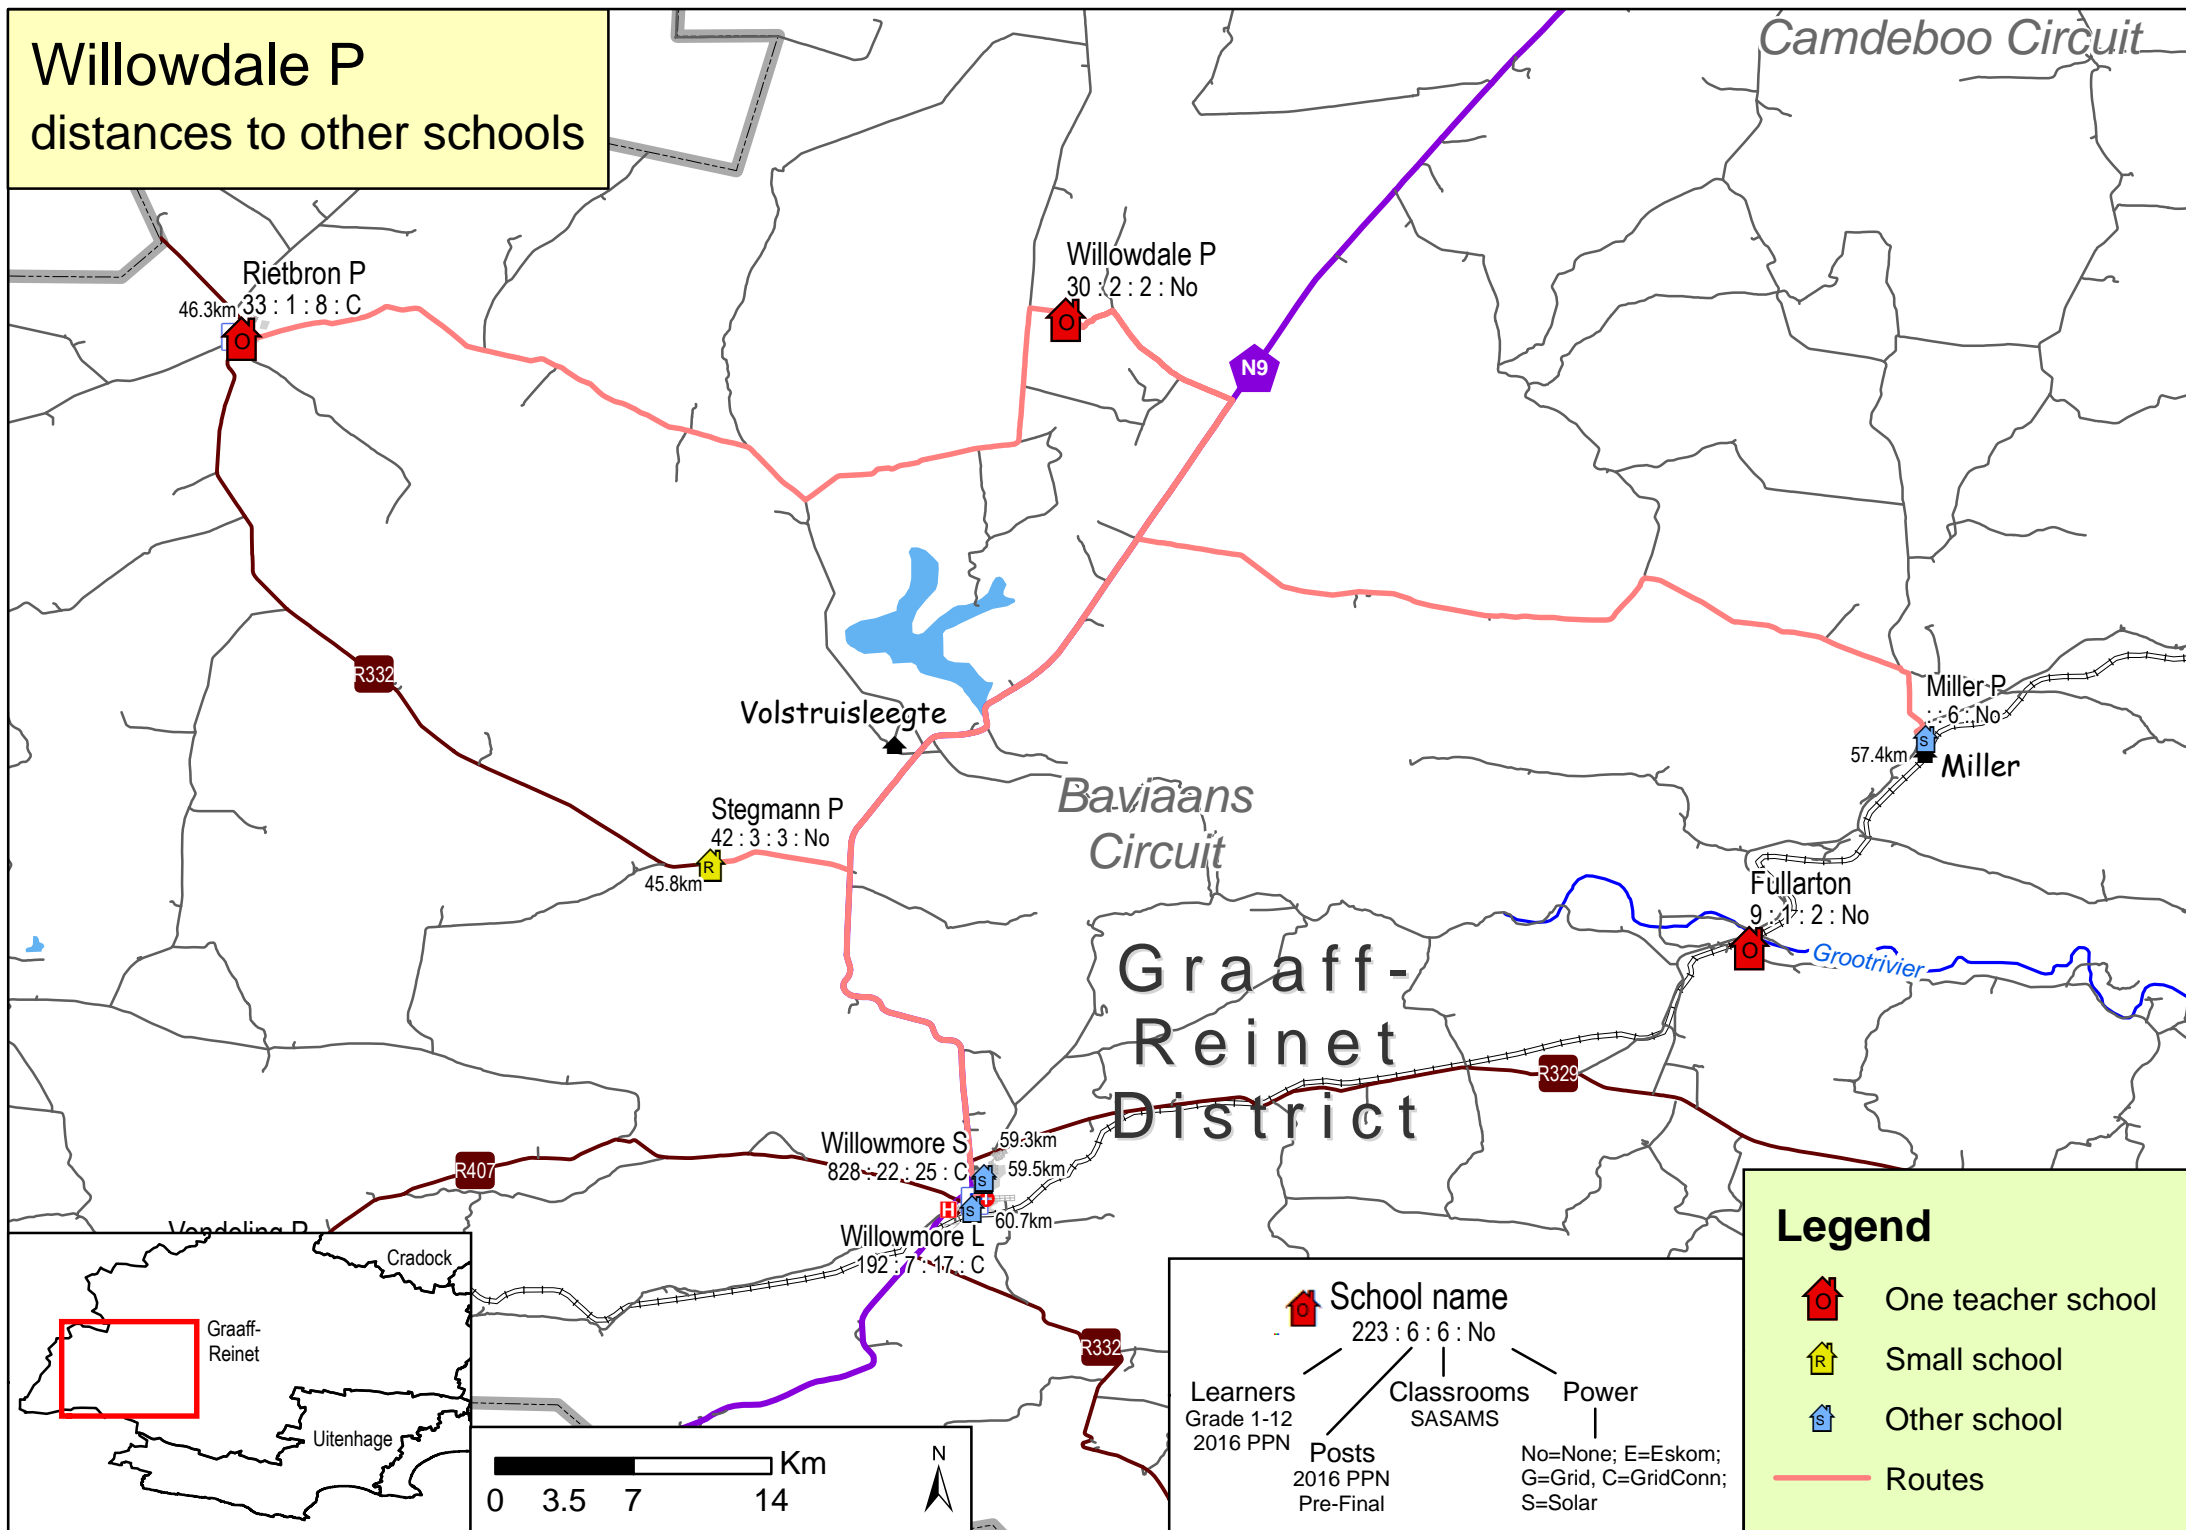

Willowdale P distances to other schools

Camdeboo Circuit

Legend

- One teacher school
- Small school
- Other school
- Routes

School name
223 : 6 : 6 : No

Learners Grade 1-12 2016 PPN
Posts 2016 PPN Pre-Final