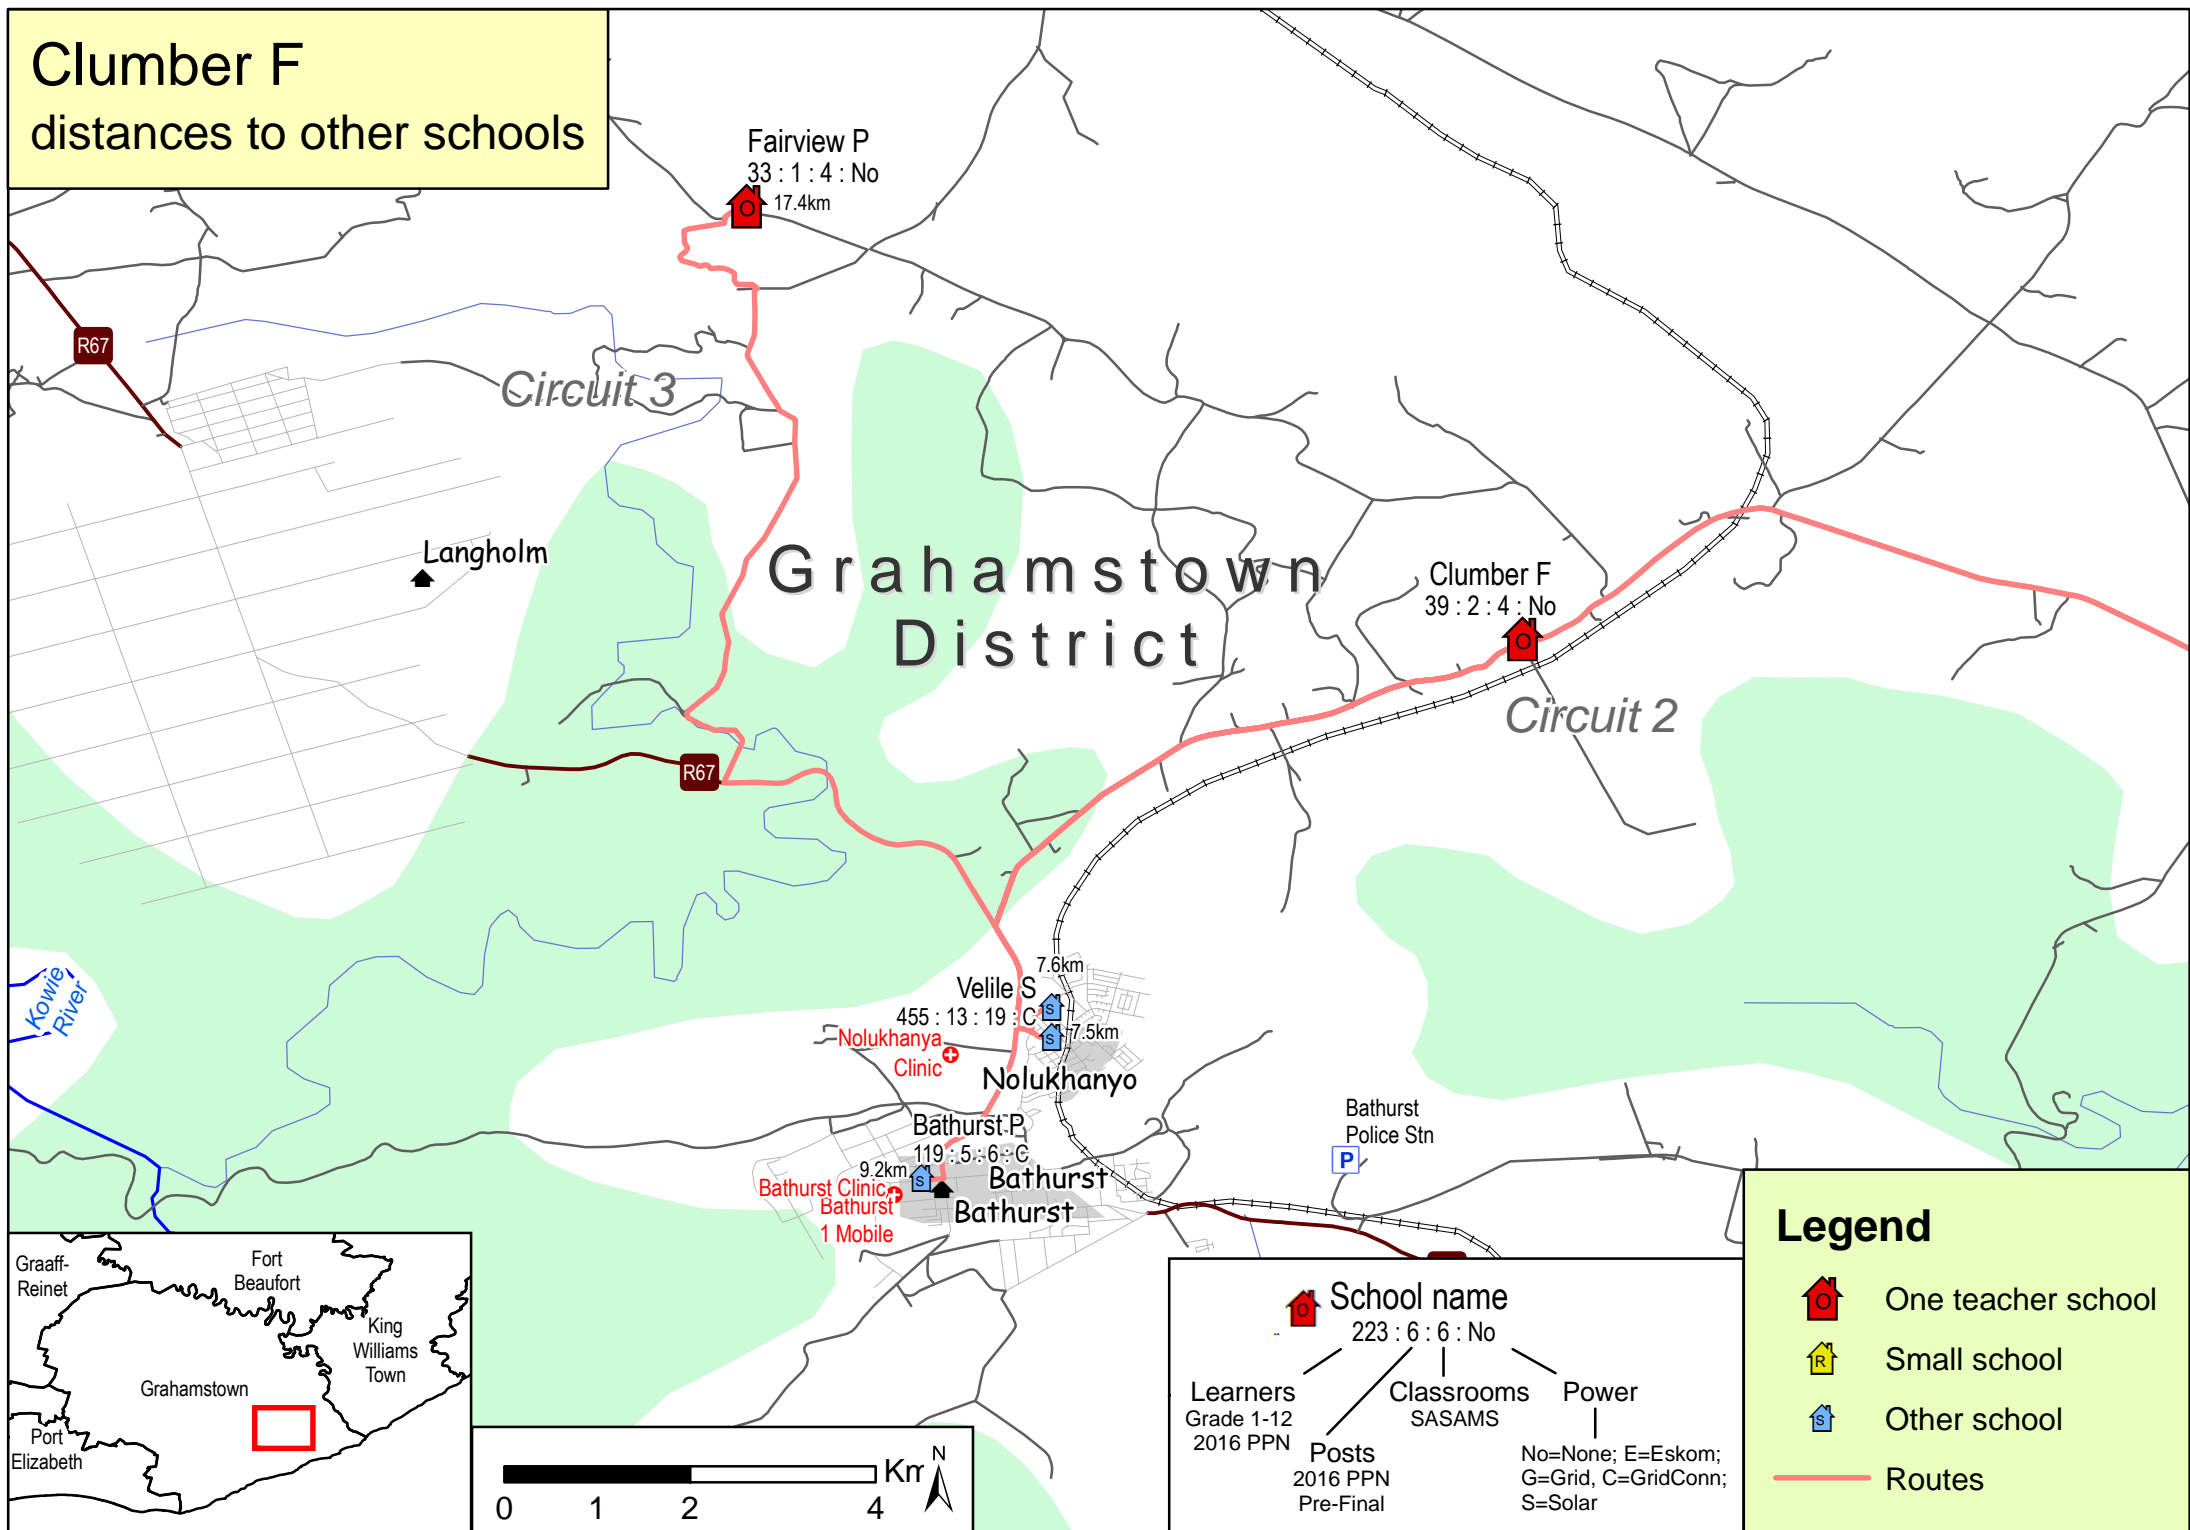

Clumber F

distances to other schools

School name
223 : 6 : 6 : No

Learners
Grade 1-12
2016 PPN

Posts
2016 PPN
Pre-Final

Classrooms
SASAMS

Power
No=None; E=Eskom;
G=Grid, C=GridConn;
S=Solar

Legend

- One teacher school
- Small school
- Other school
- Routes