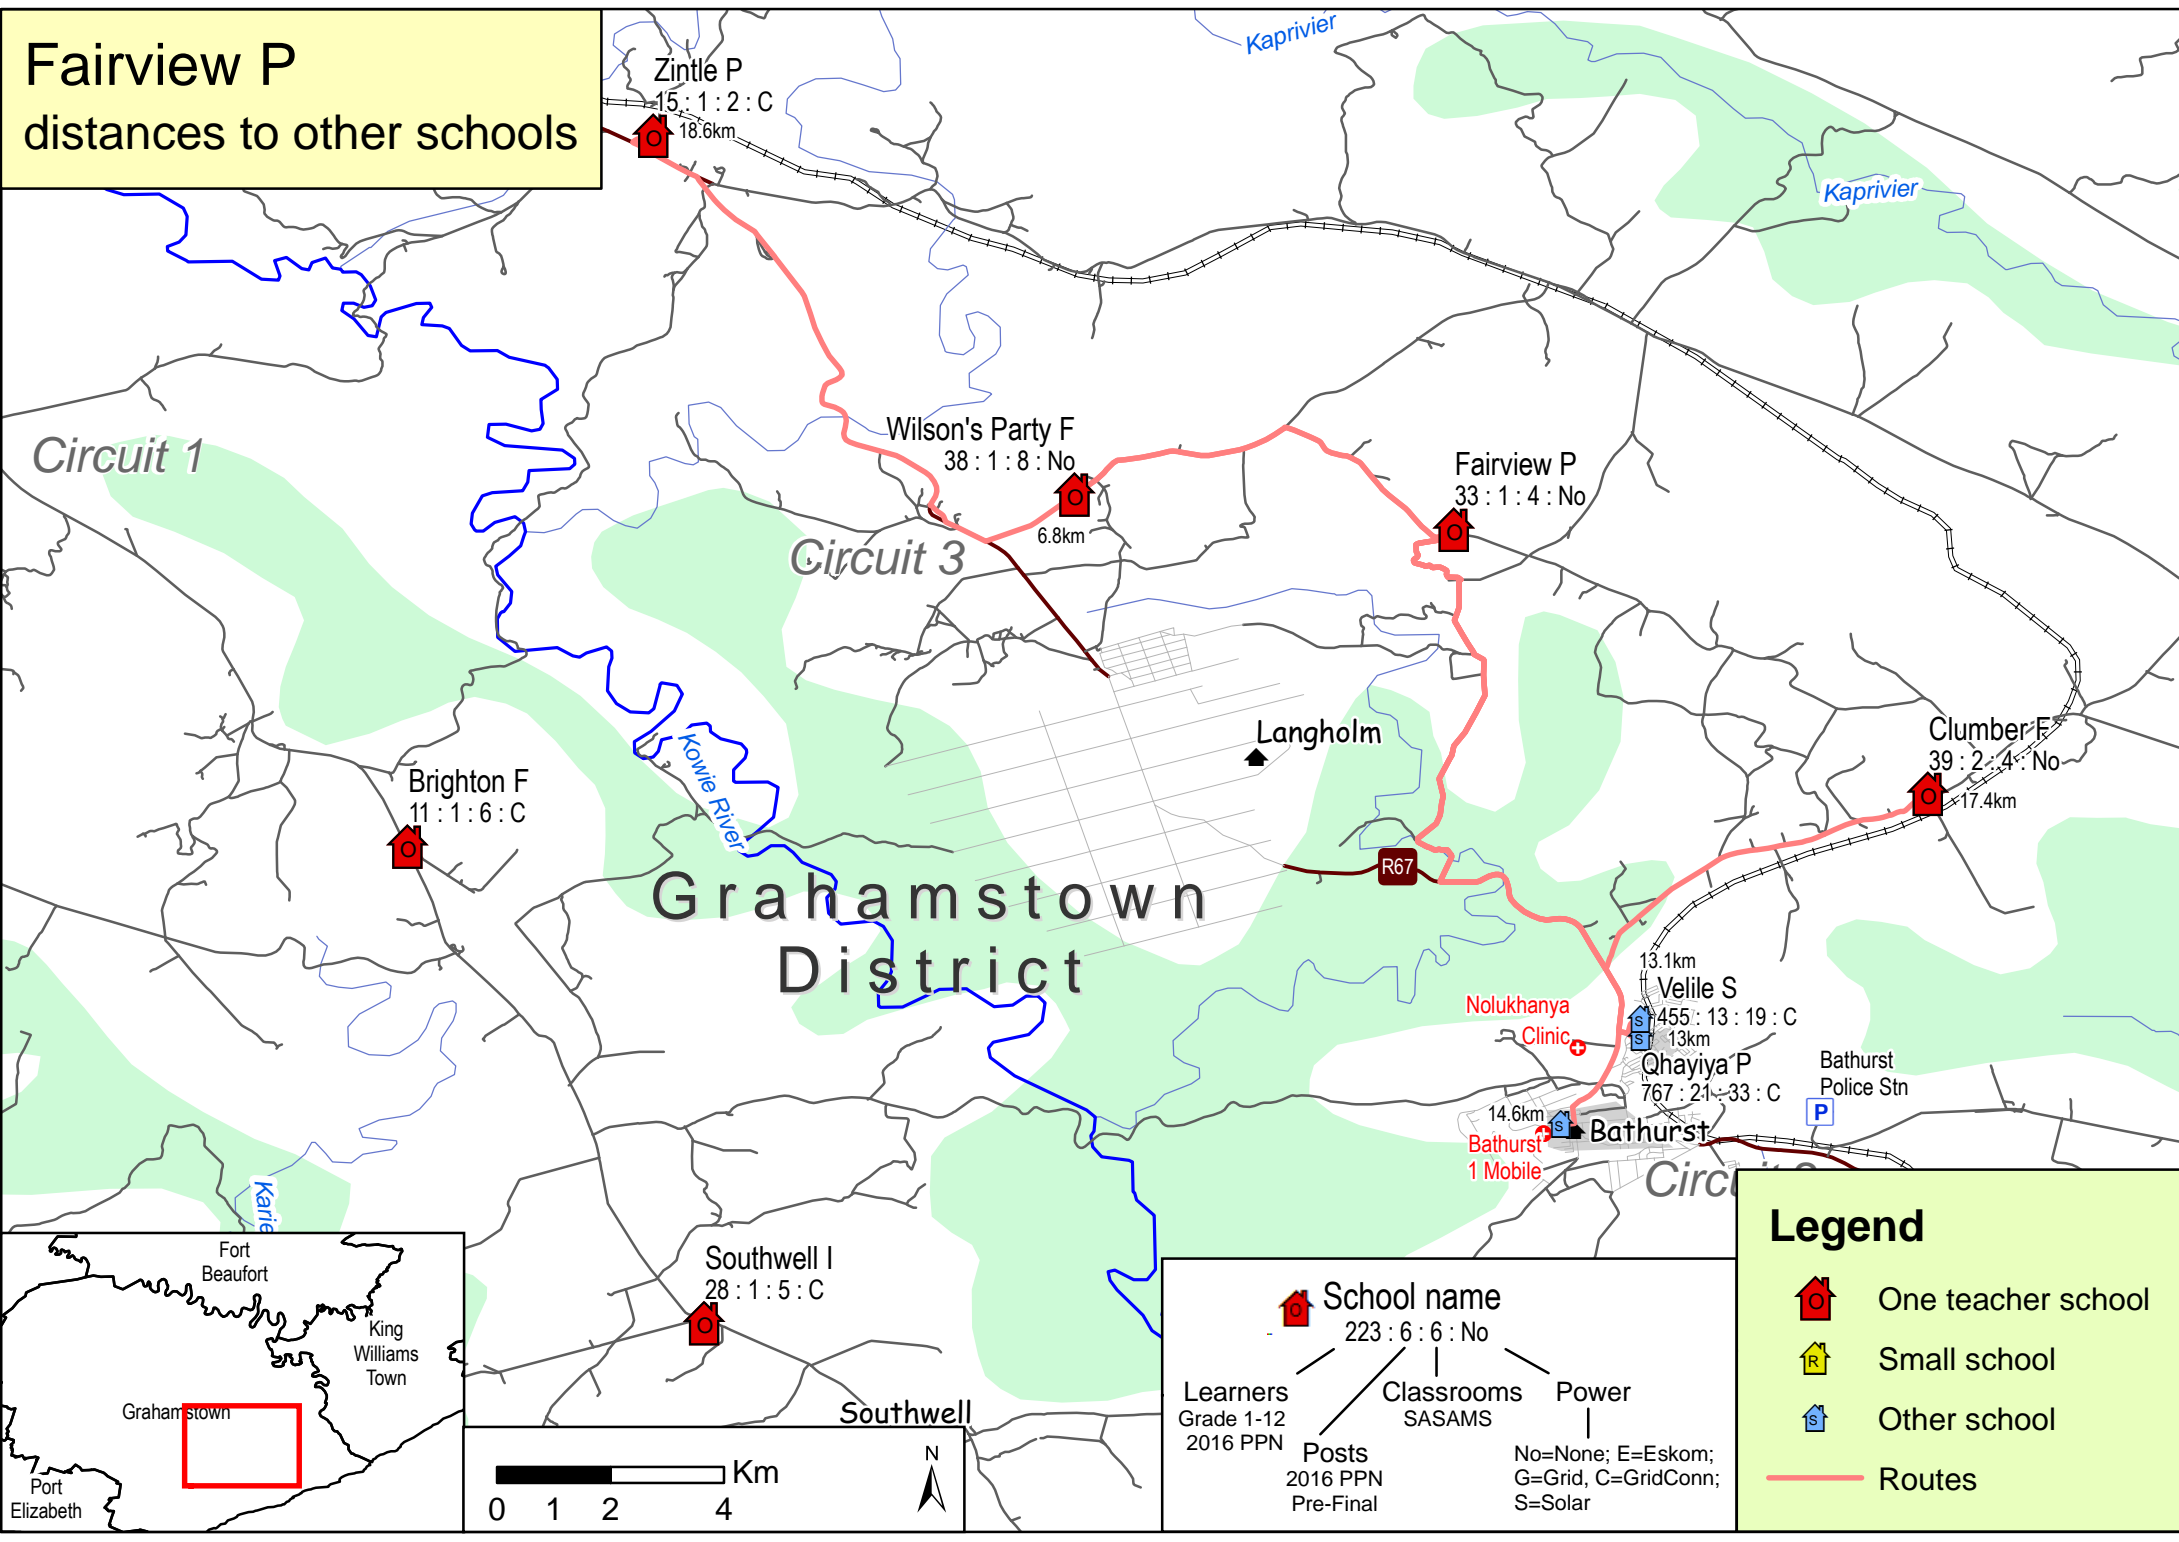

Fairview P distances to other schools

School name
223 : 6 : 6 : No

Learners Grade 1-12 2016 PPN
Posts 2016 PPN Pre-Final

Classrooms SASAMS

Power
No=None; E=Eskom; G=Grid, C=GridConn; S=Solar

Legend

- One teacher school
- Small school
- Other school
- Routes