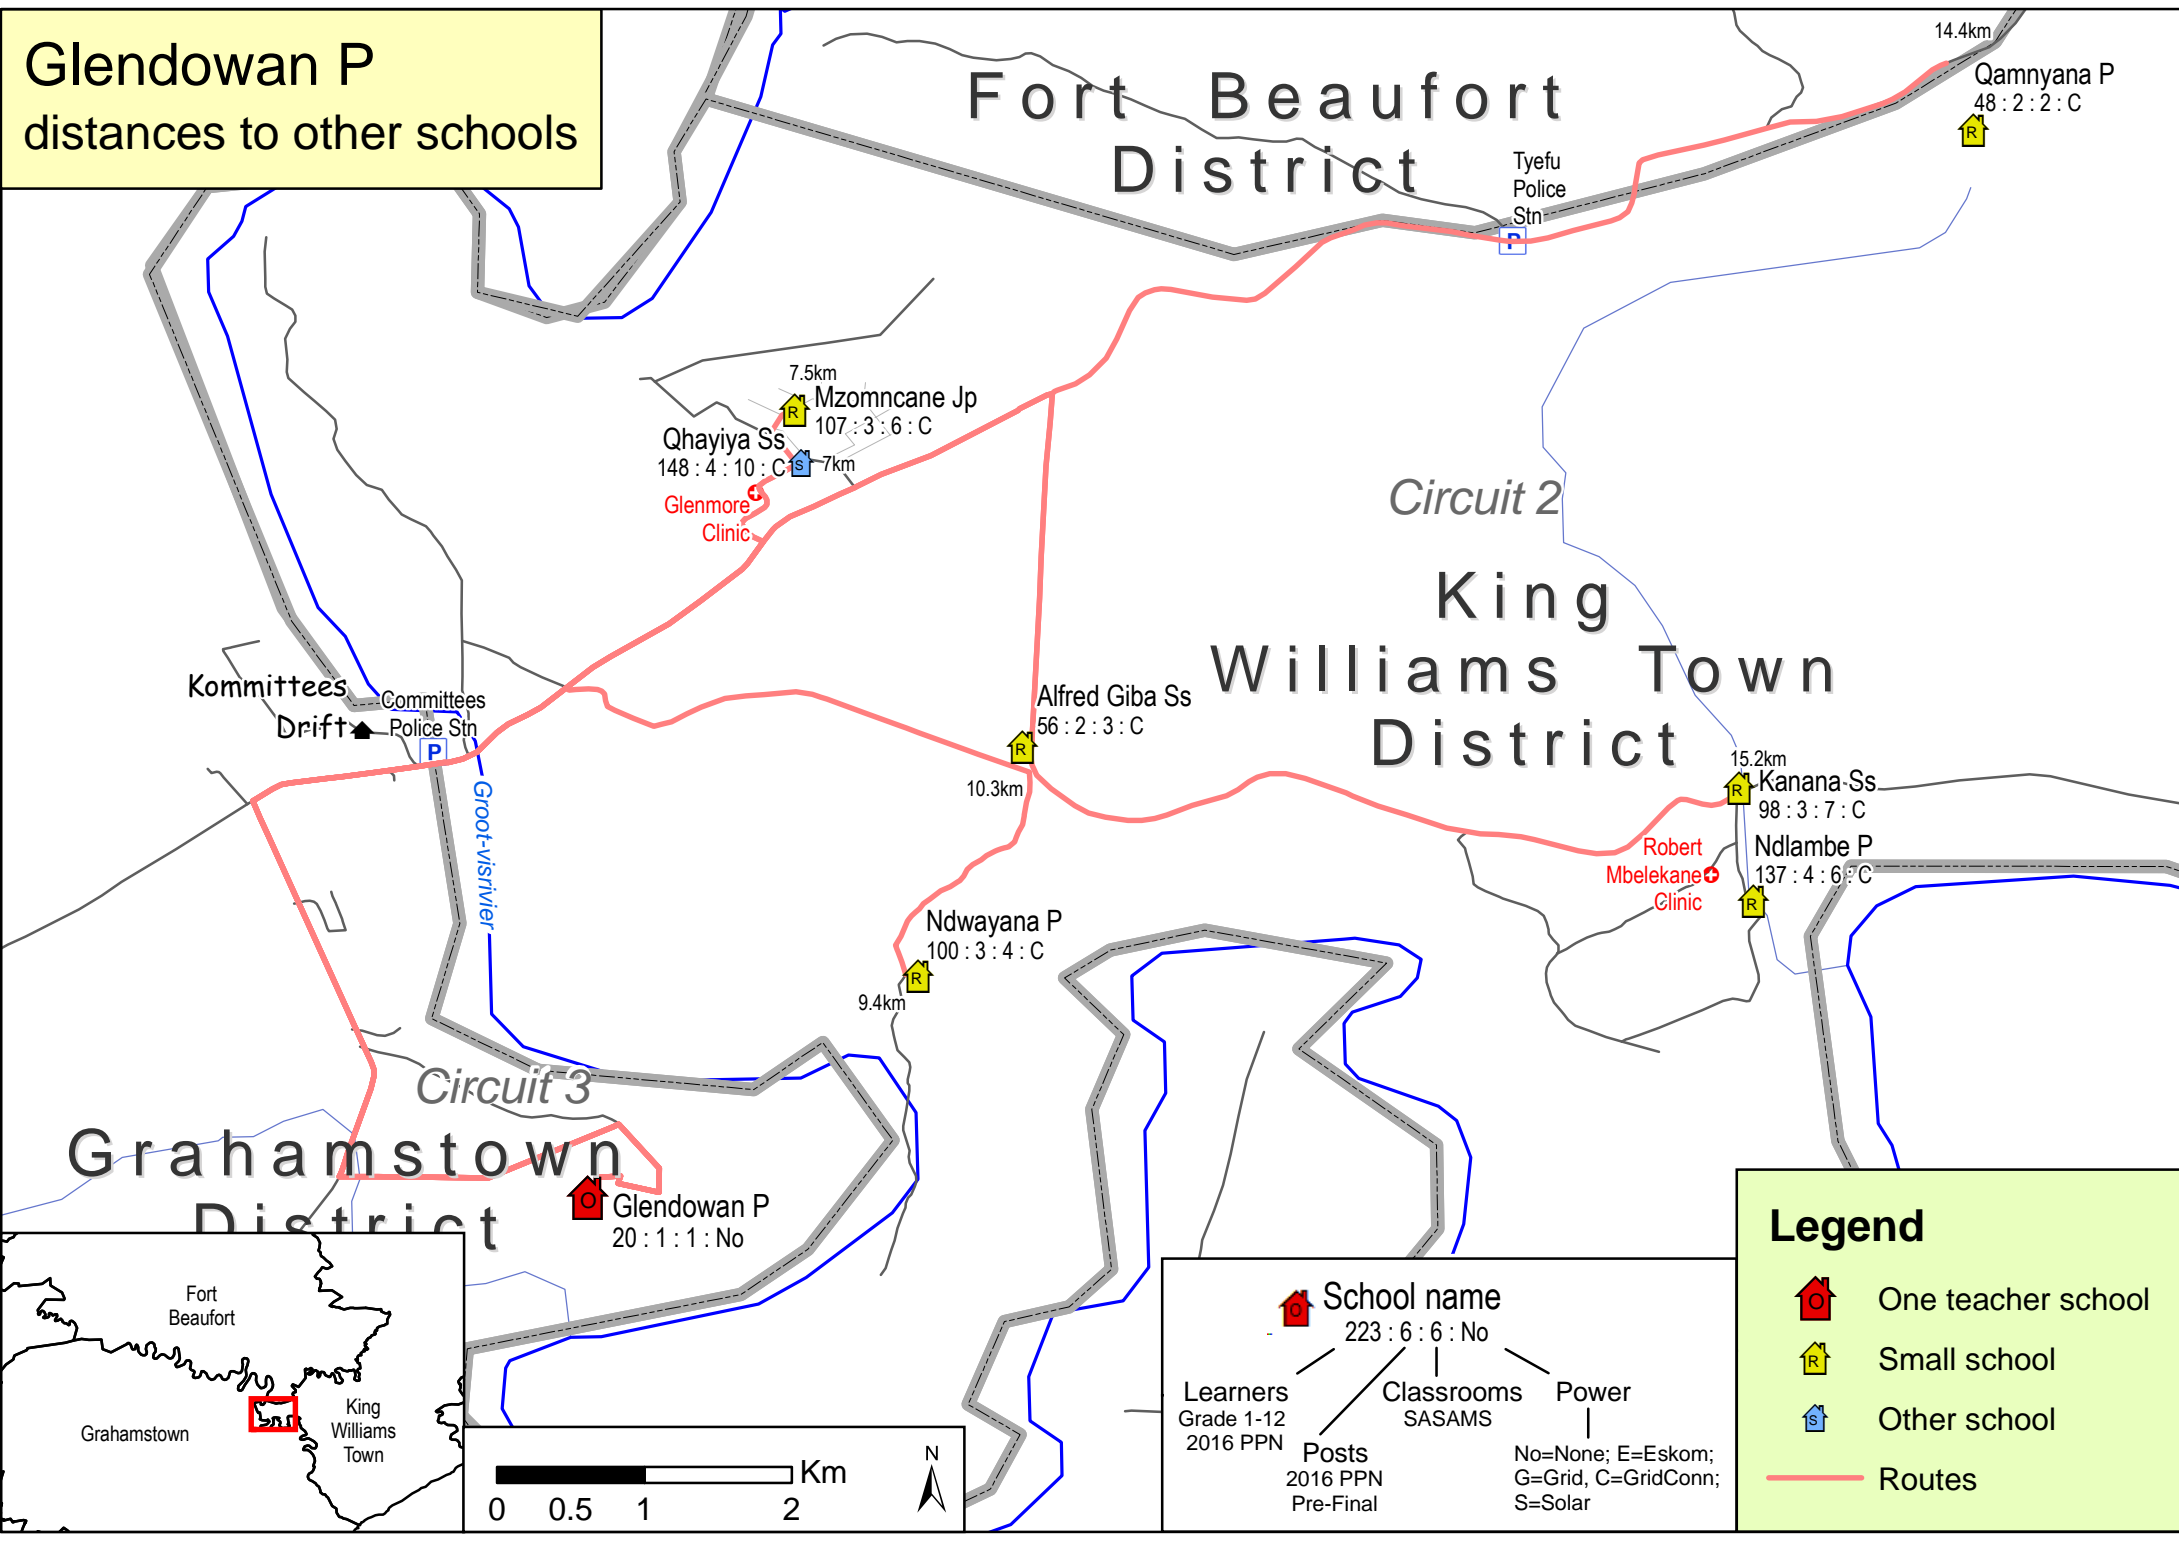

Glendowan P
distances to other schools

School name
223 : 6 : 6 : No

Learners Grade 1-12 2016 PPN
Posts 2016 PPN Pre-Final

Classrooms SASAMS

Power
No=None; E=Eskom; G=Grid, C=GridConn; S=Solar

Legend

- One teacher school
- Small school
- Other school
- Routes