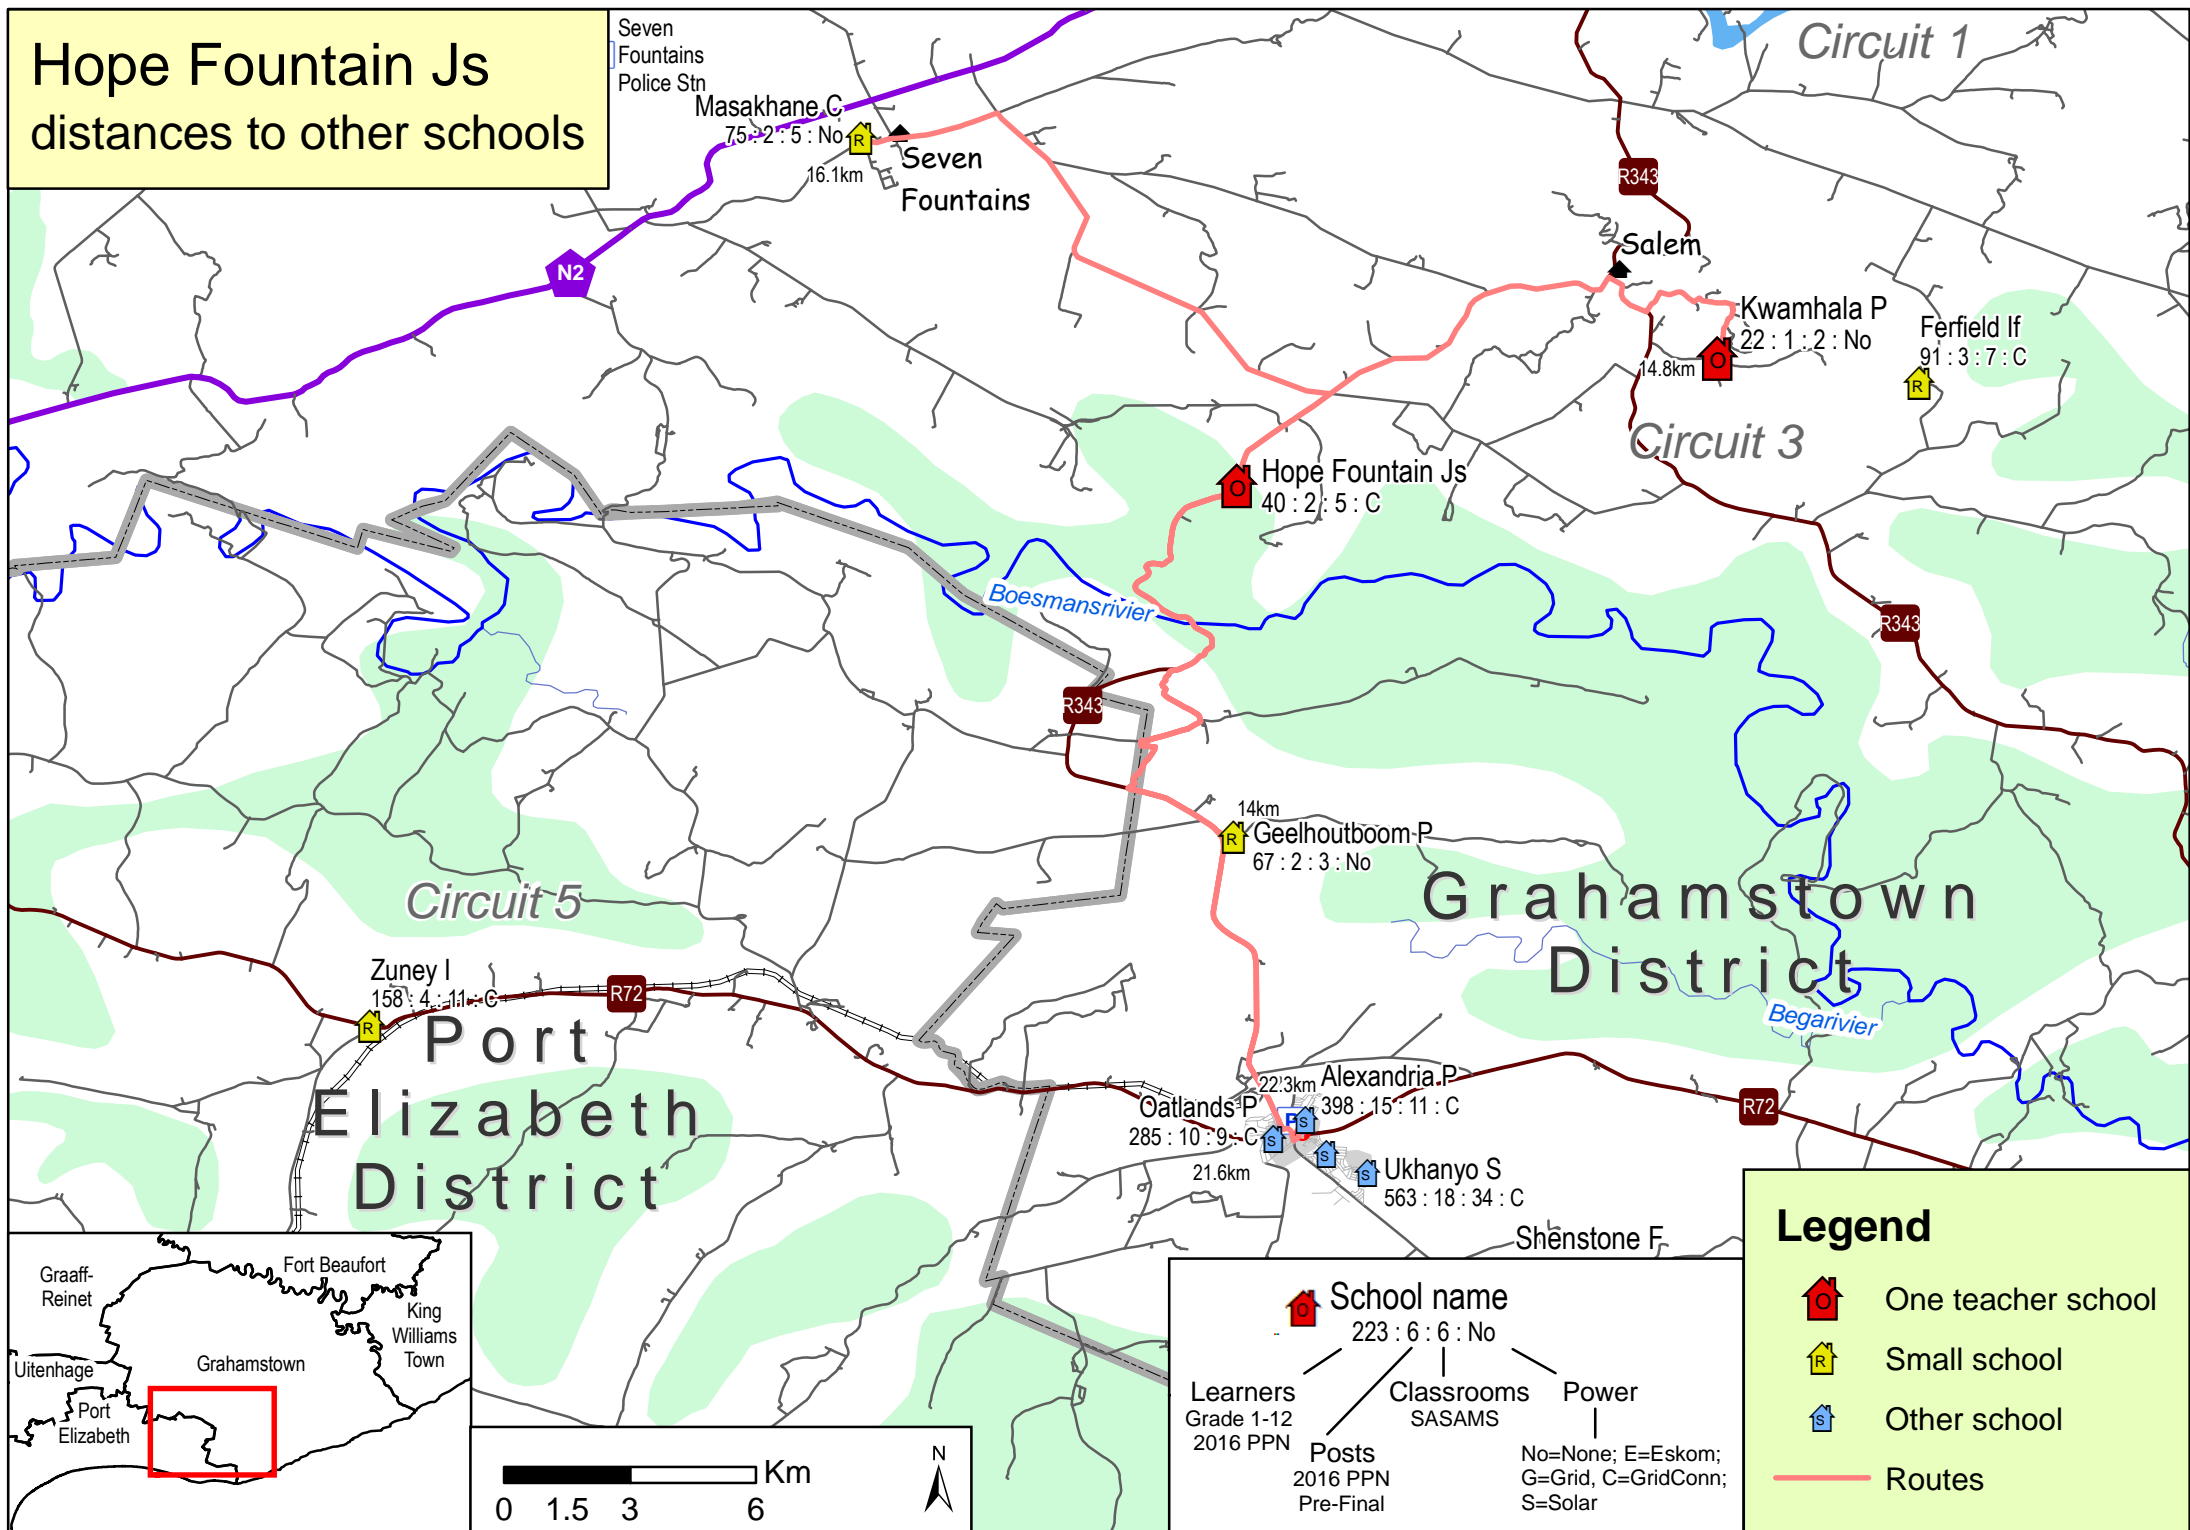

# Hope Fountain Js distances to other schools

**School name**  
223 : 6 : 6 : No

Learners Grade 1-12 2016 PPN  
Posts 2016 PPN Pre-Final

Classrooms SASAMS

Power  
No=None; E=Eskom; G=Grid, C=GridConn; S=Solar

**Legend**

- One teacher school
- Small school
- Other school
- Routes