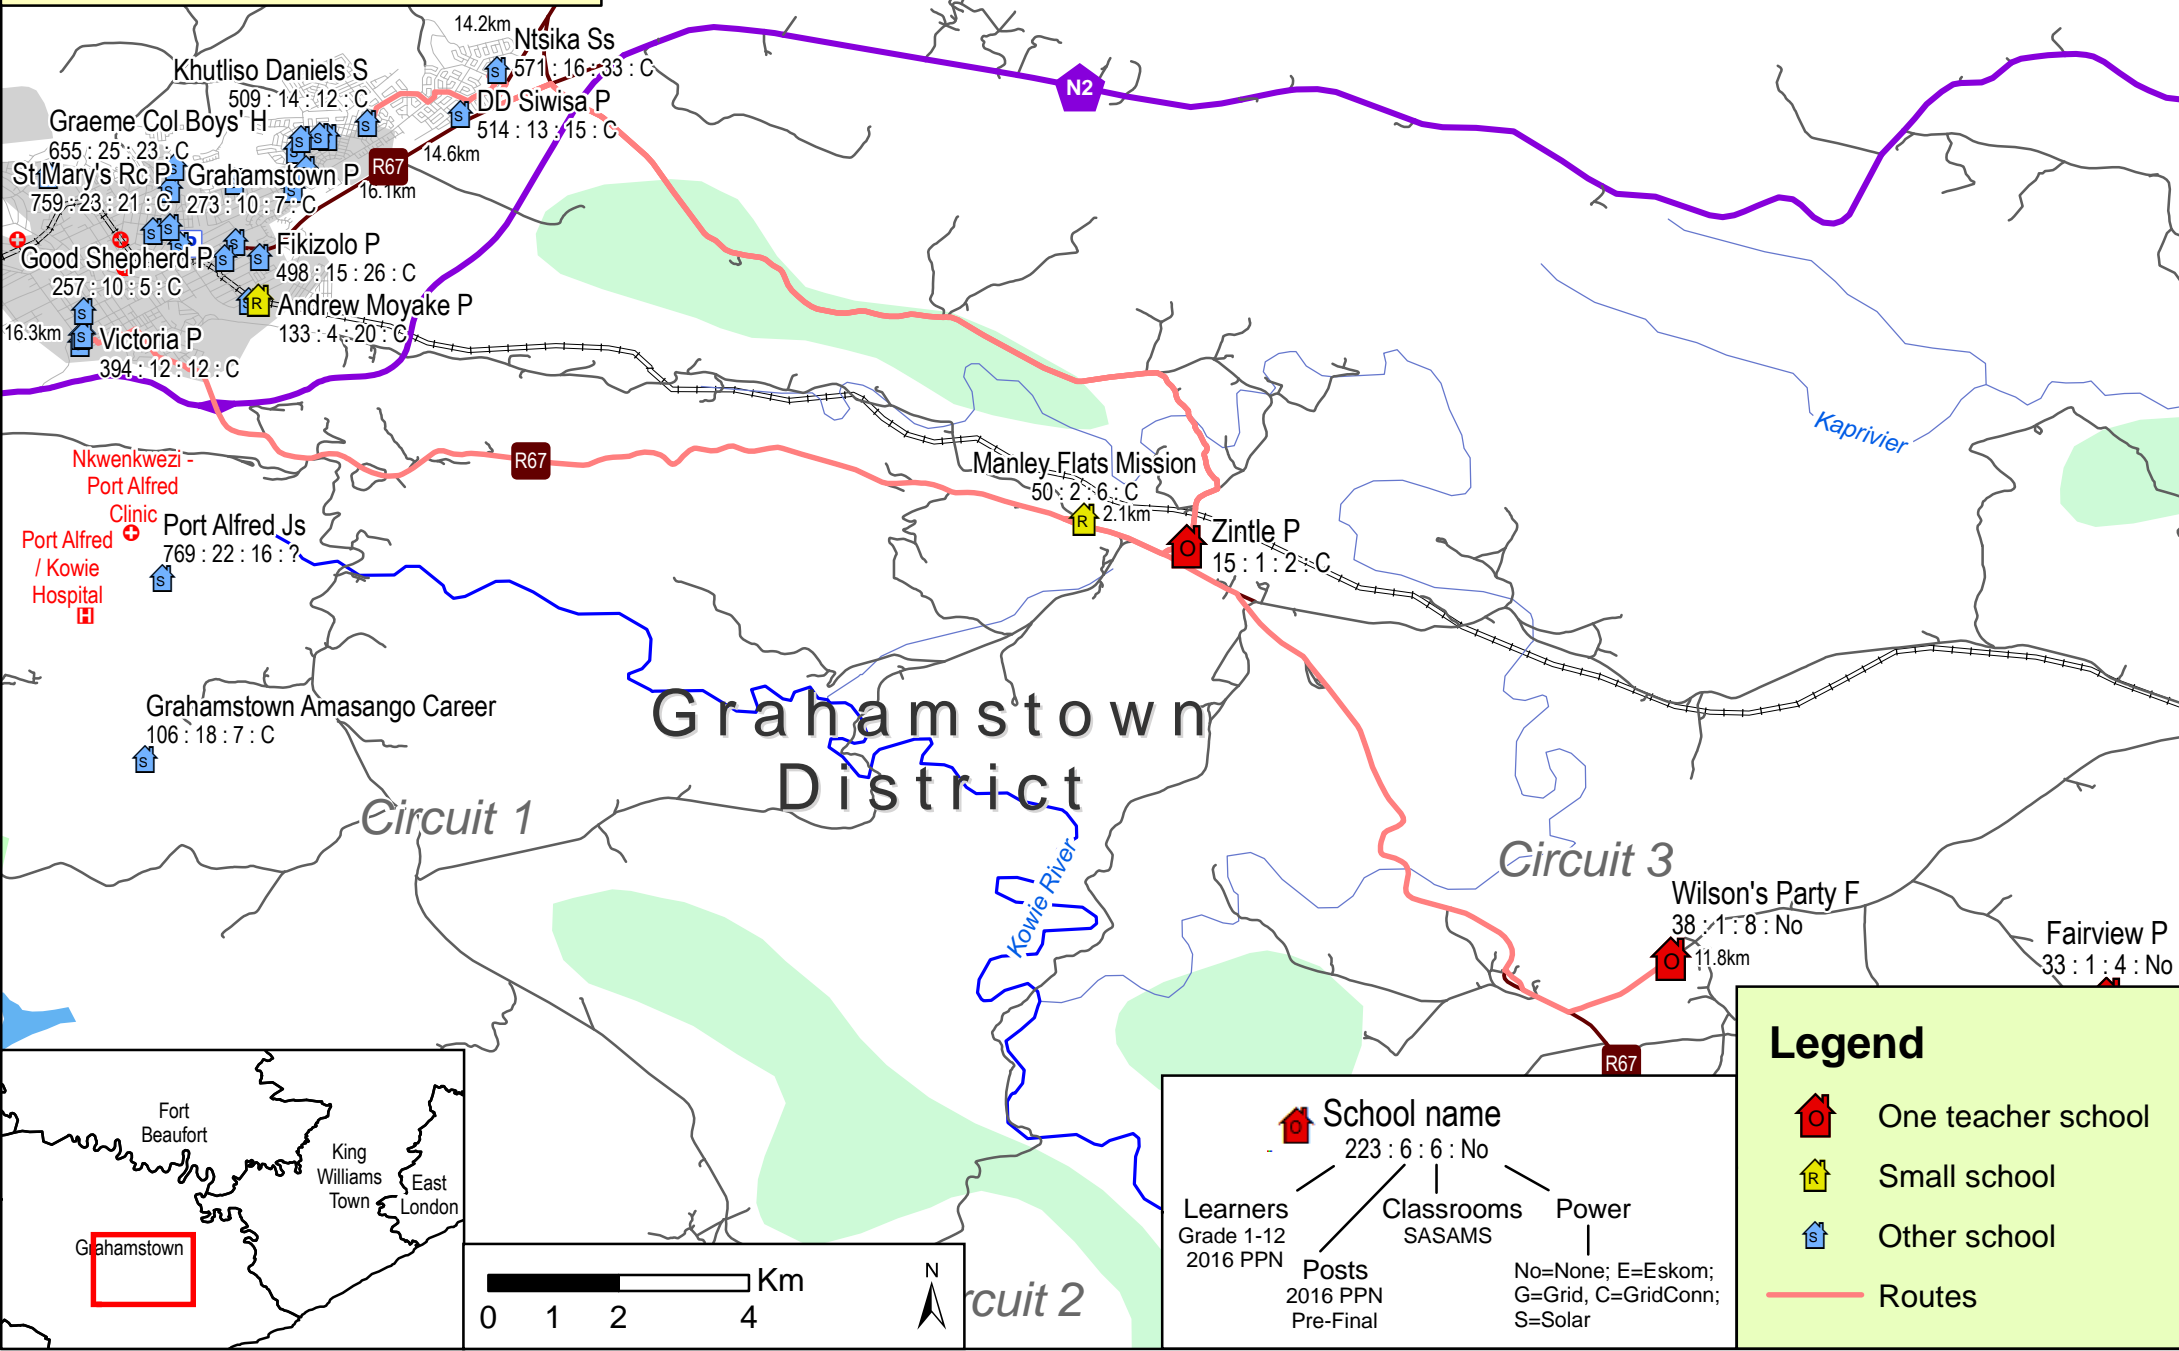

Zintle P

distances to other schools

Legend

- One teacher school
- Small school
- Other school
- Routes

School name
223:6:6:No

- Learners**
Grade 1-12
2016 PPN
- Classrooms**
SASAMS
- Power**
No=None; E=Eskom;
G=Grid, C=GridConn;
S=Solar
- Posts**
2016 PPN
Pre-Final