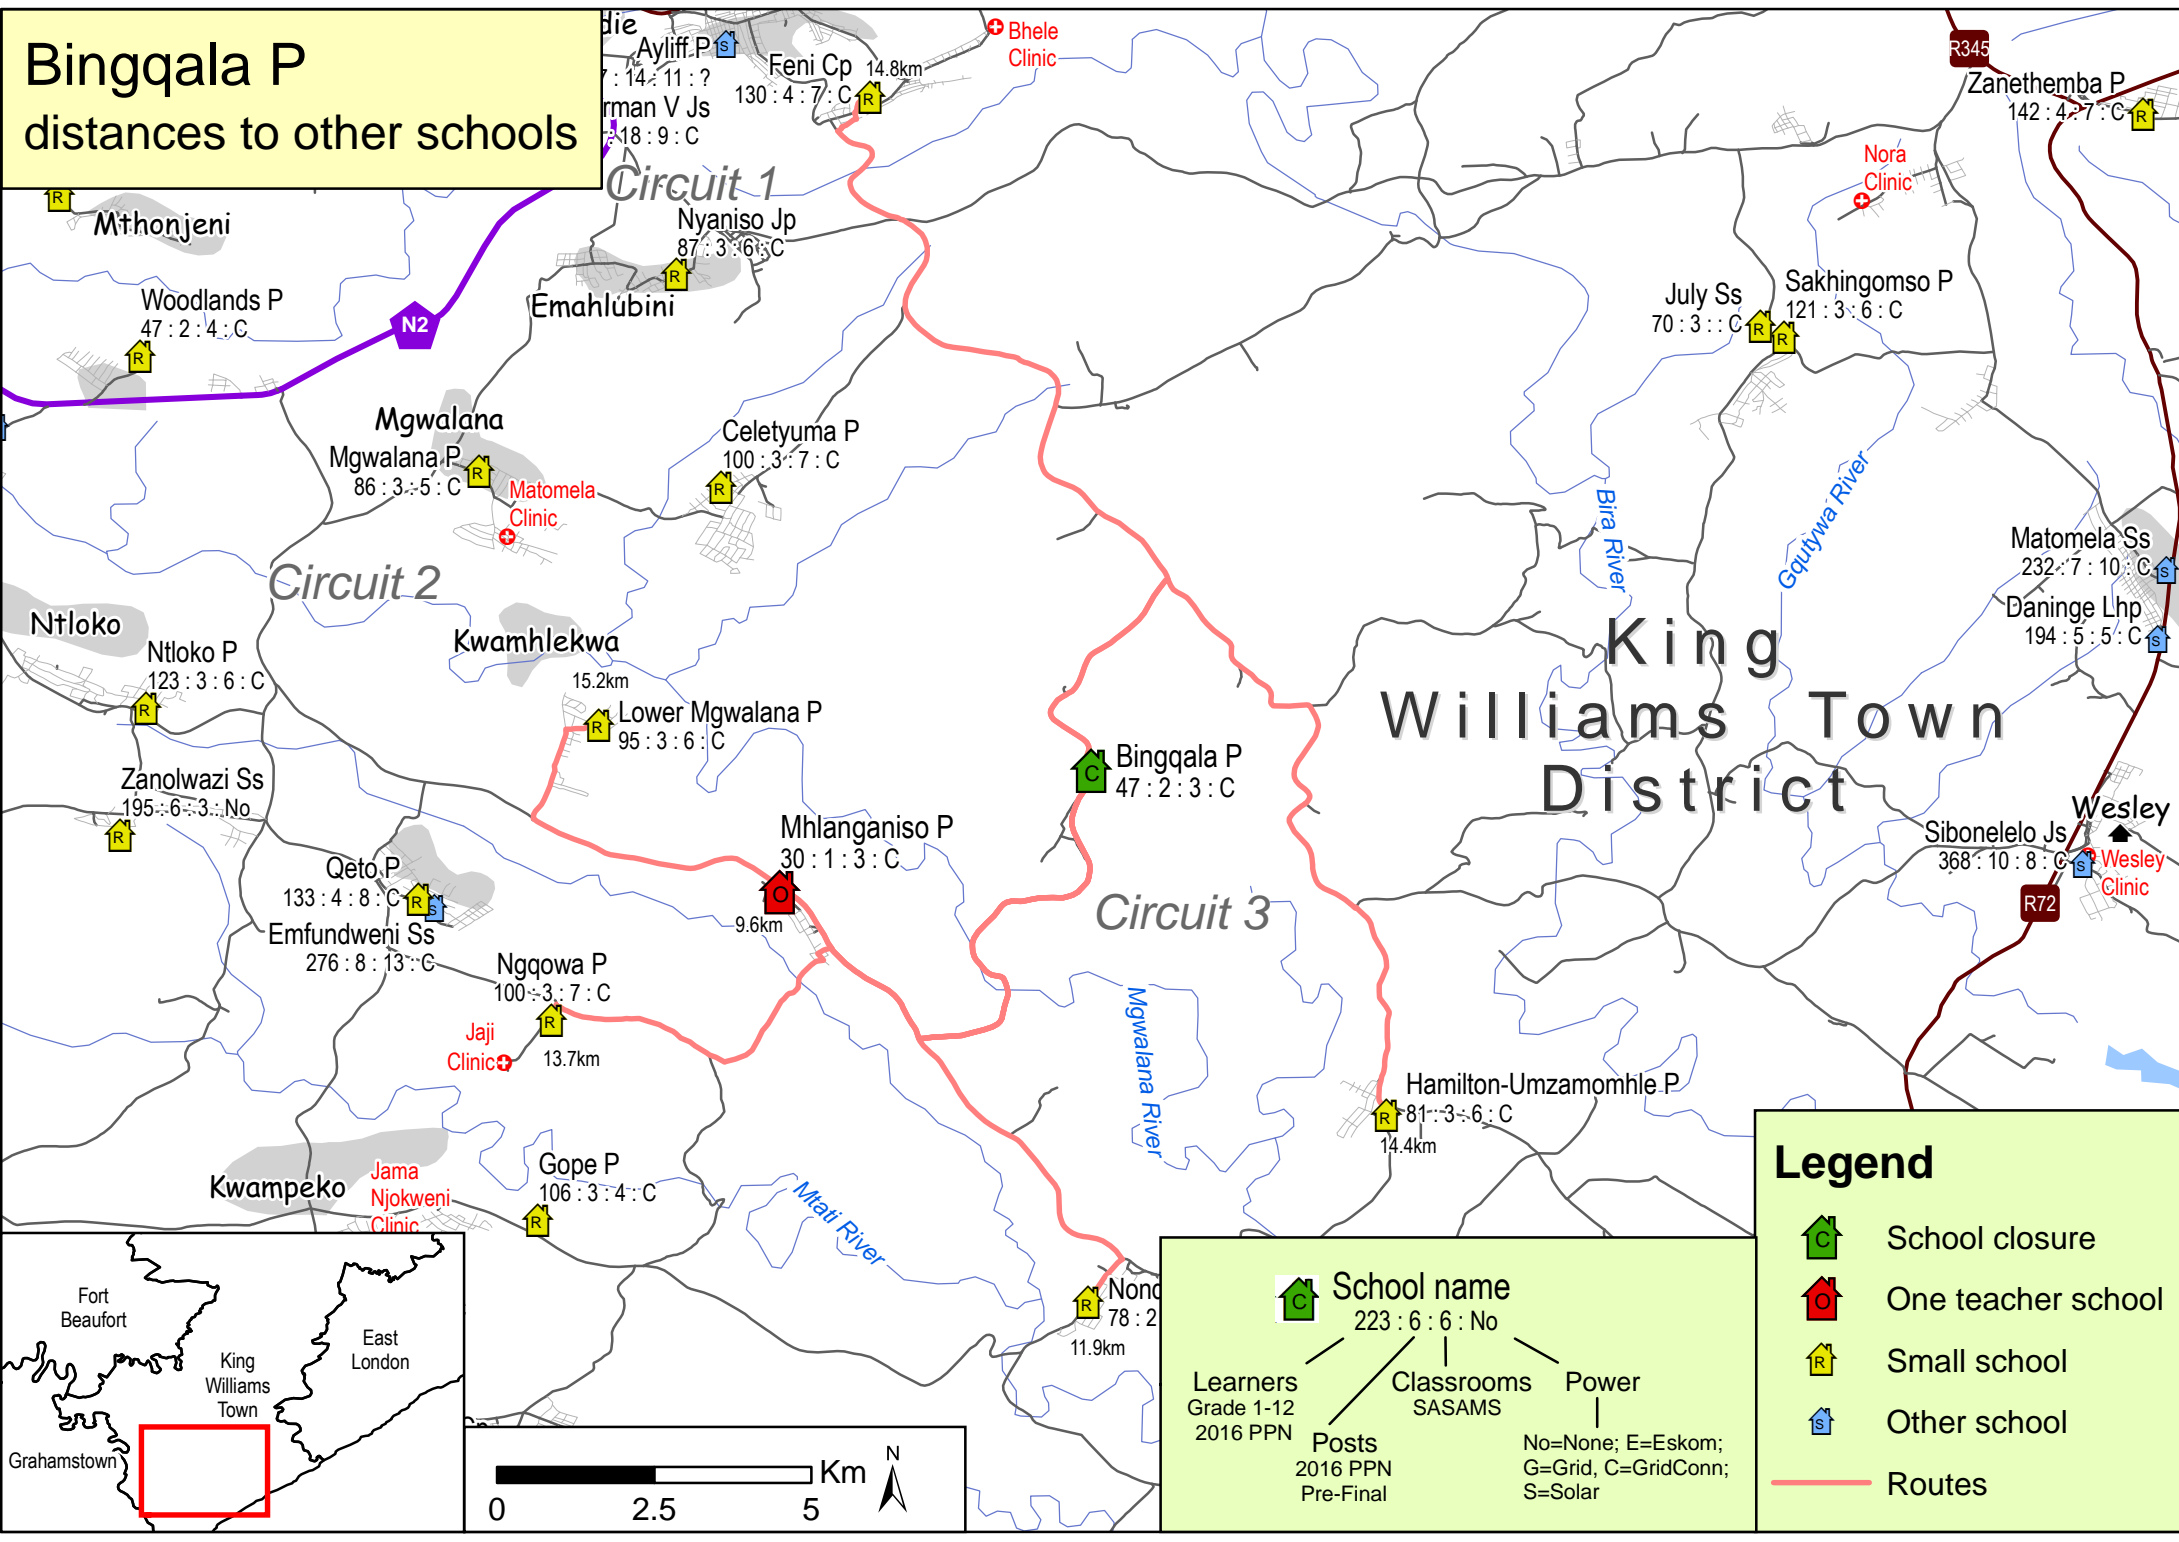

Bingqala P

distances to other schools

School name
 223 : 6 : 6 : No

Learners Grade 1-12 2016 PPN
 Posts 2016 PPN Pre-Final

Classrooms SASAMS

Power
 No=None; E=Eskom; G=Grid, C=GridConn; S=Solar

Legend

- School closure
- One teacher school
- Small school
- Other school
- Routes