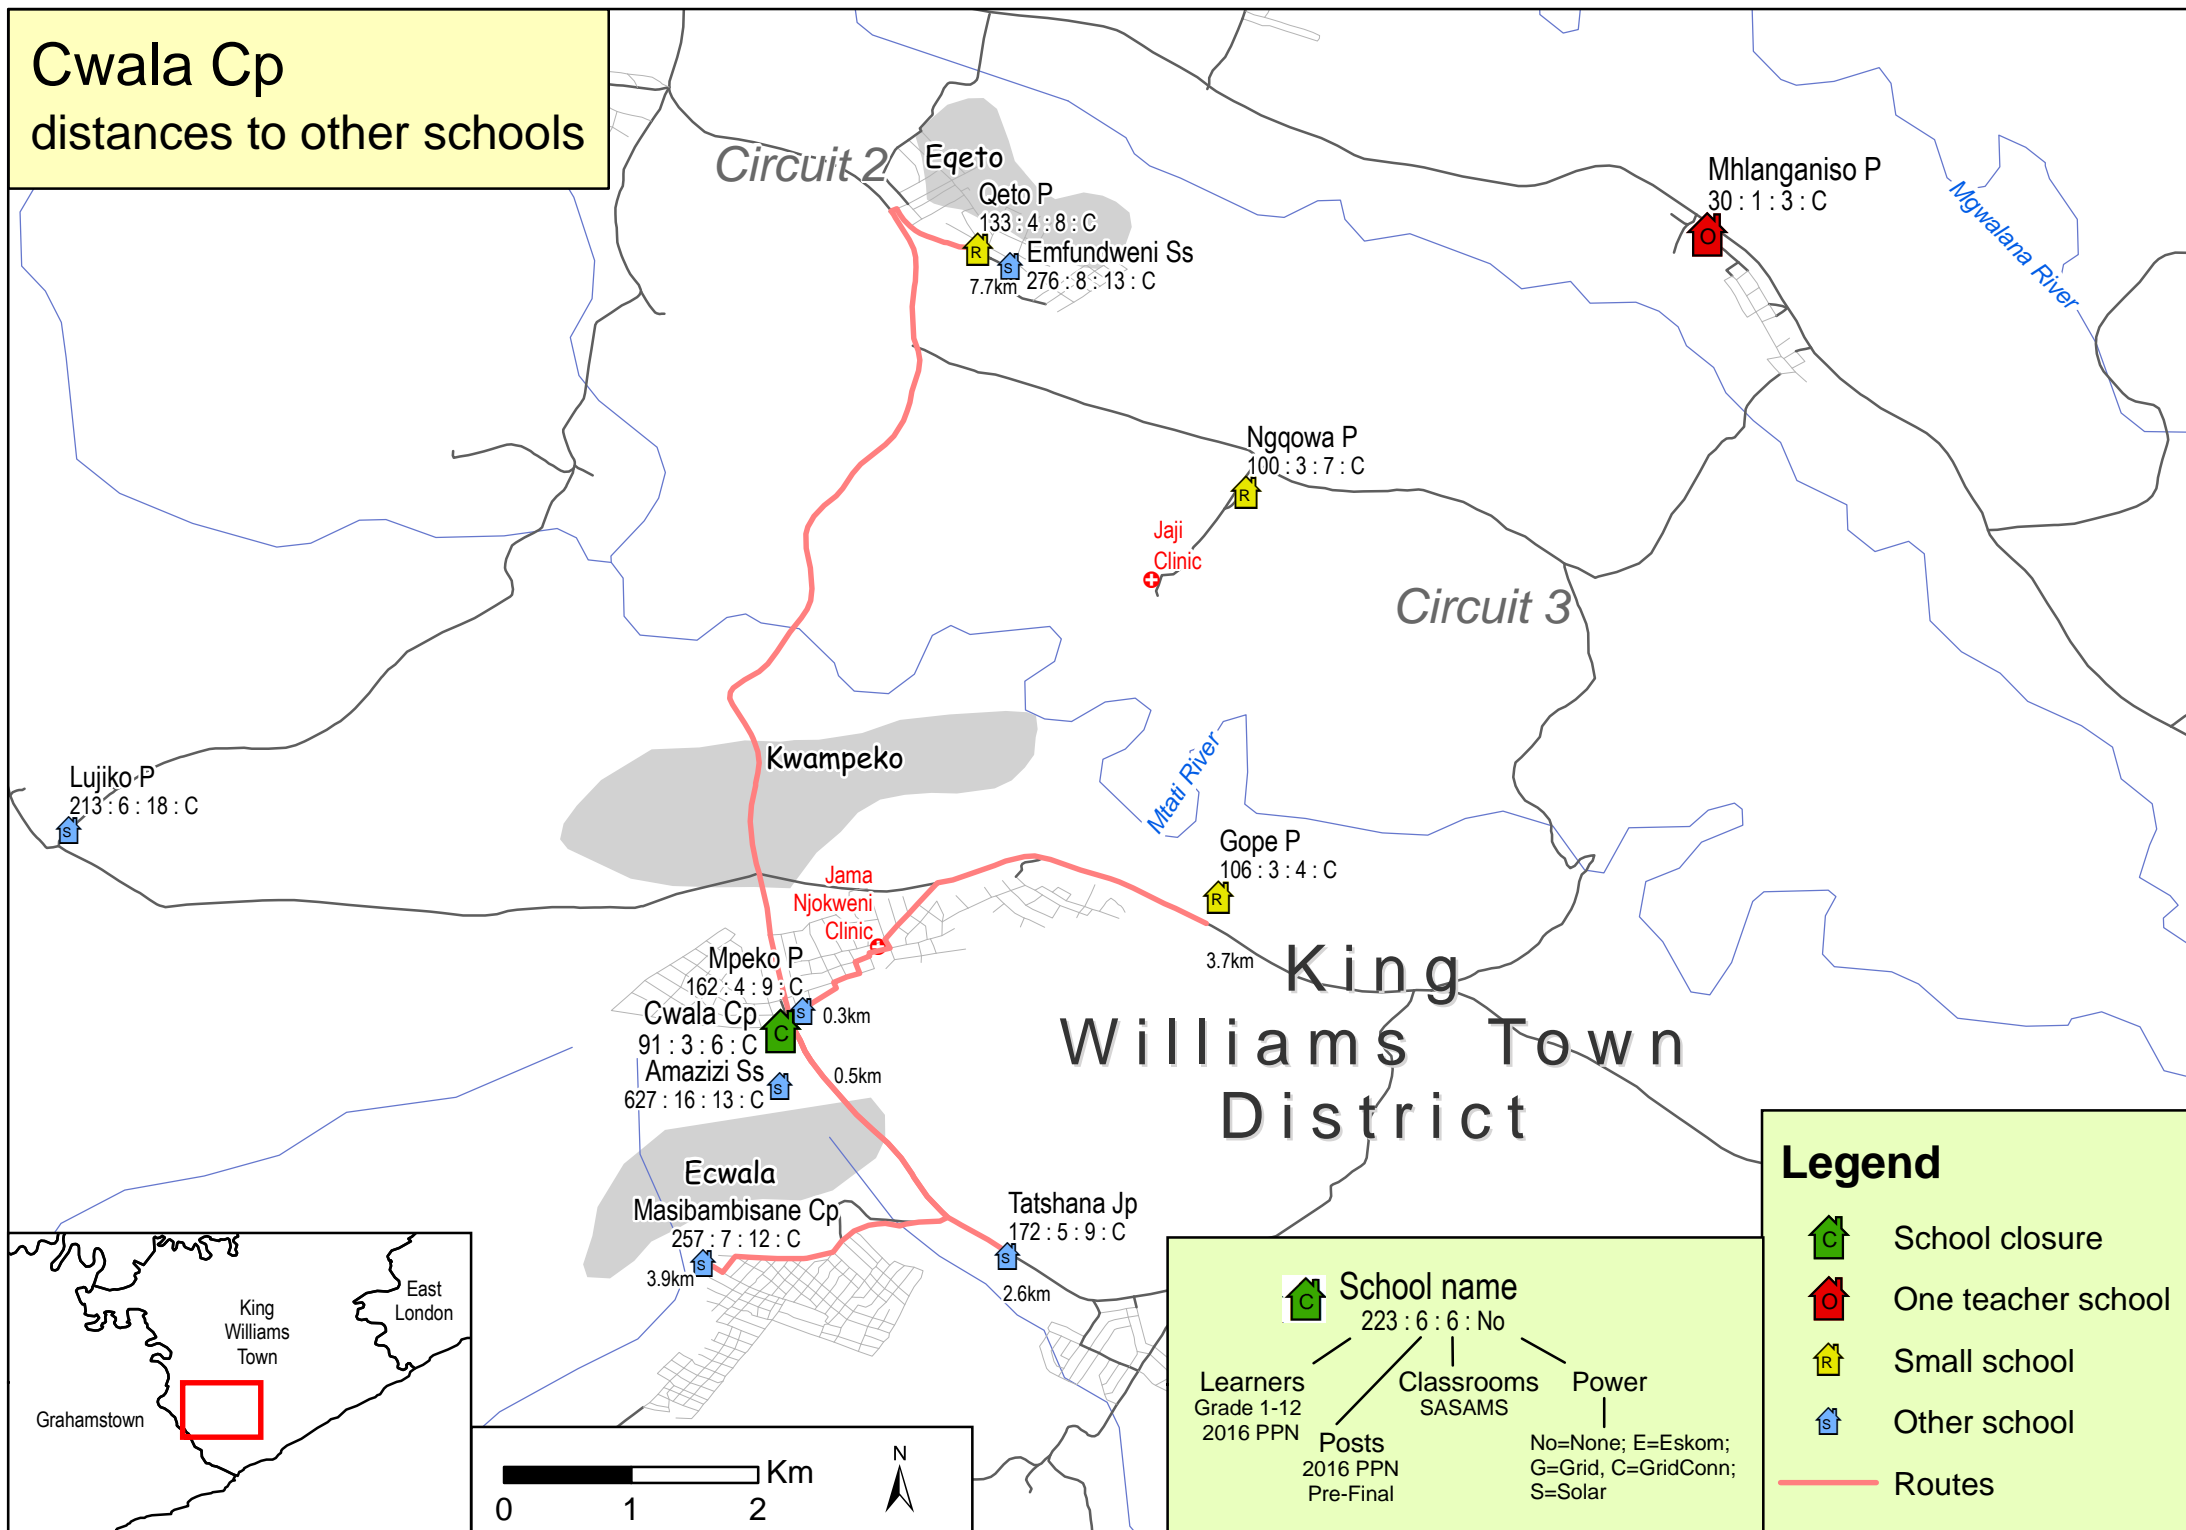

Cwala Cp

distances to other schools

School name
 223 : 6 : 6 : No

Learners
 Grade 1-12
 2016 PPN

Classrooms
 SASAMS

Power
 No=None; E=Eskom;
 G=Grid, C=GridConn;
 S=Solar

Posts
 2016 PPN
 Pre-Final