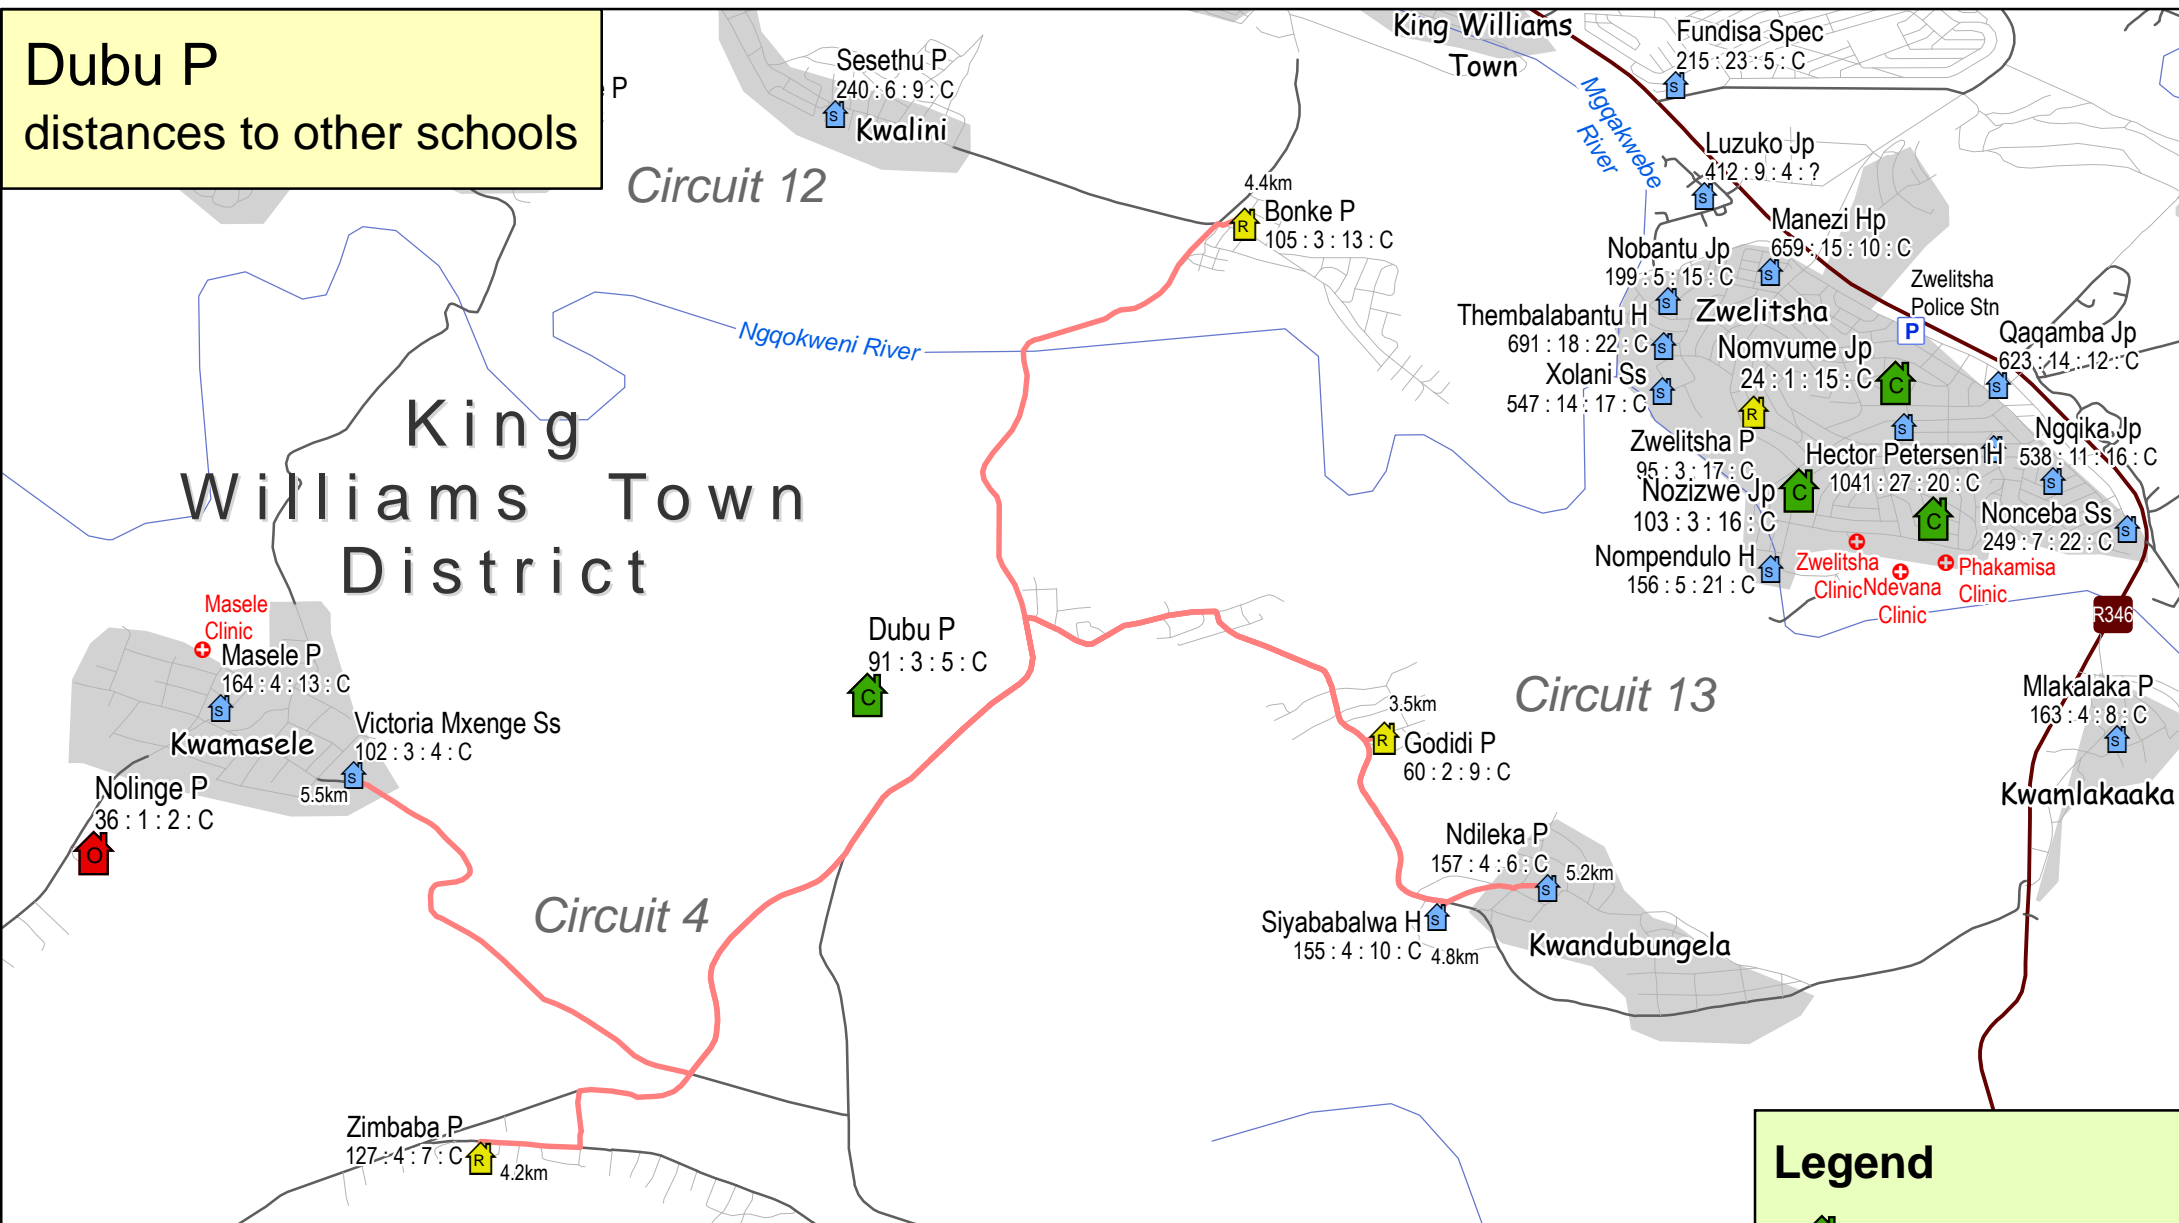

# Dubu P

## distances to other schools

### Legend

- School closure
- One teacher school
- Small school
- Other school
- Routes

School name  
223 : 6 : 6 : No

Learners Grade 1-12 2016 PPN      Posts 2016 PPN Pre-Final      Classrooms SASAMS      Power