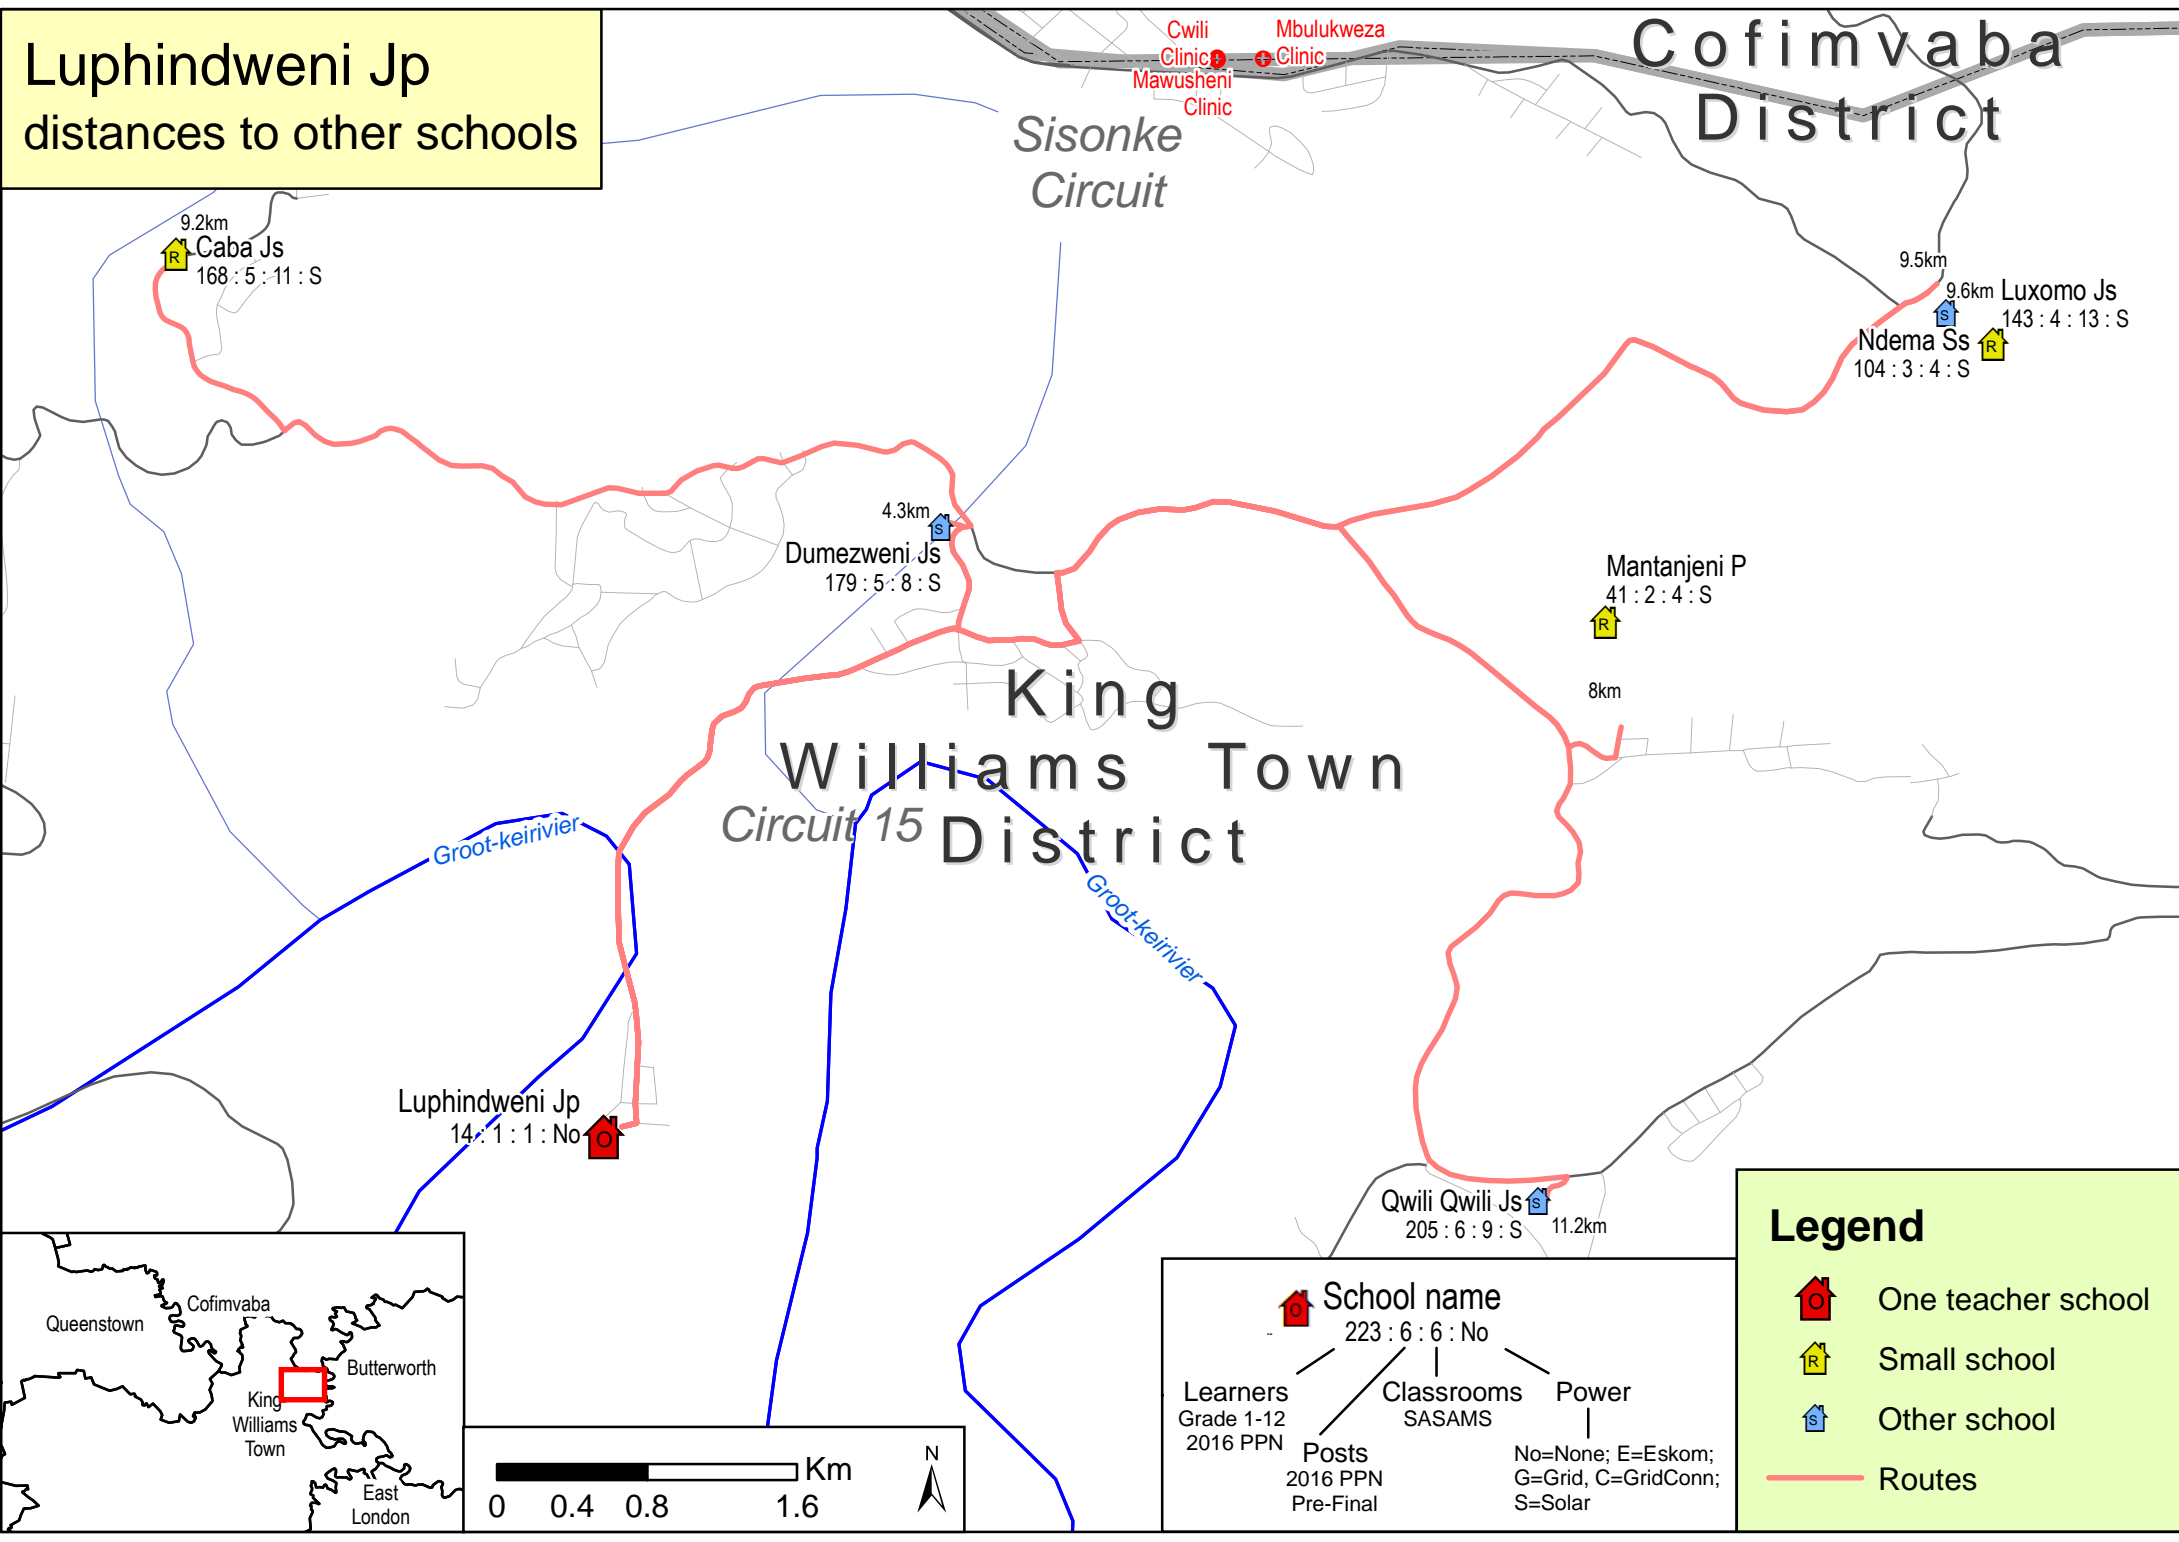

Luphindweni Jp distances to other schools

Cofimvaba District

Sisonke Circuit

King Williams Town District
Circuit 15

School name
223 : 6 : 6 : No

- Learners Grade 1-12 2016 PPN
- Classrooms SASAMS
- Power: No=None; E=Eskom; G=Grid, C=GridConn; S=Solar
- Posts 2016 PPN Pre-Final

Legend

- One teacher school
- Small school
- Other school
- Routes