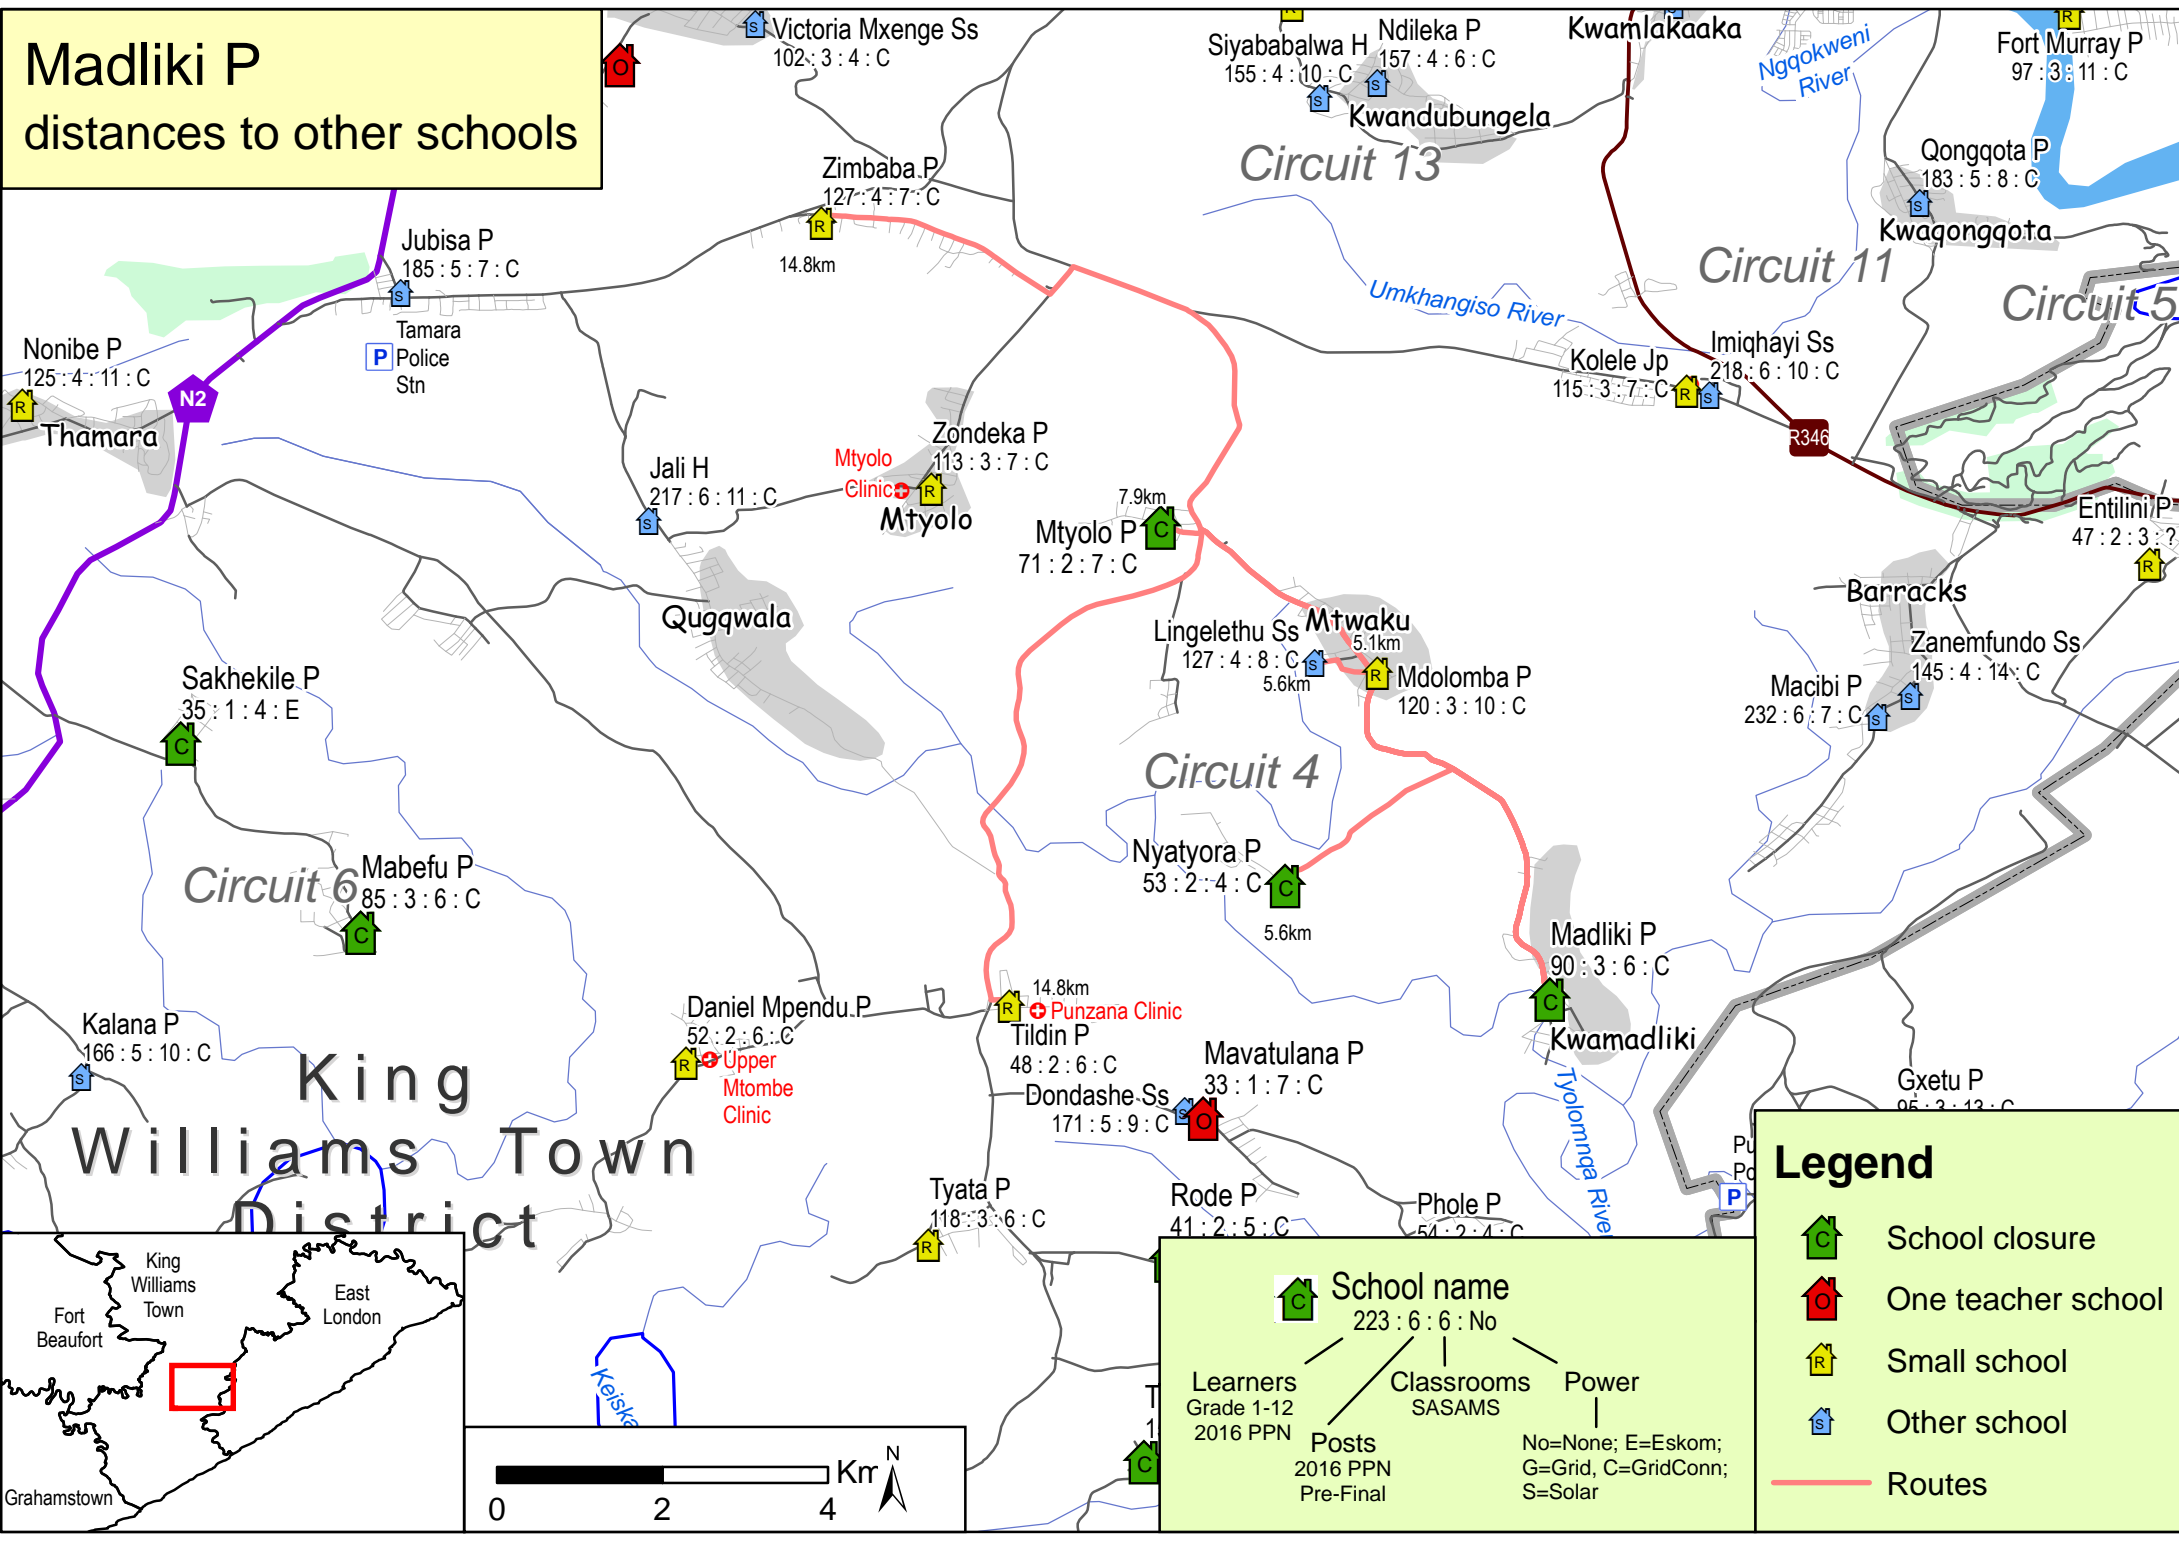

# Madliki P distances to other schools

### Legend

- School closure
- One teacher school
- Small school
- Other school
- Routes

School name  
223 : 6 : 6 : No

Learners Grade 1-12 2016 PPN      Posts 2016 PPN Pre-Final      Classrooms SASAMS      Power