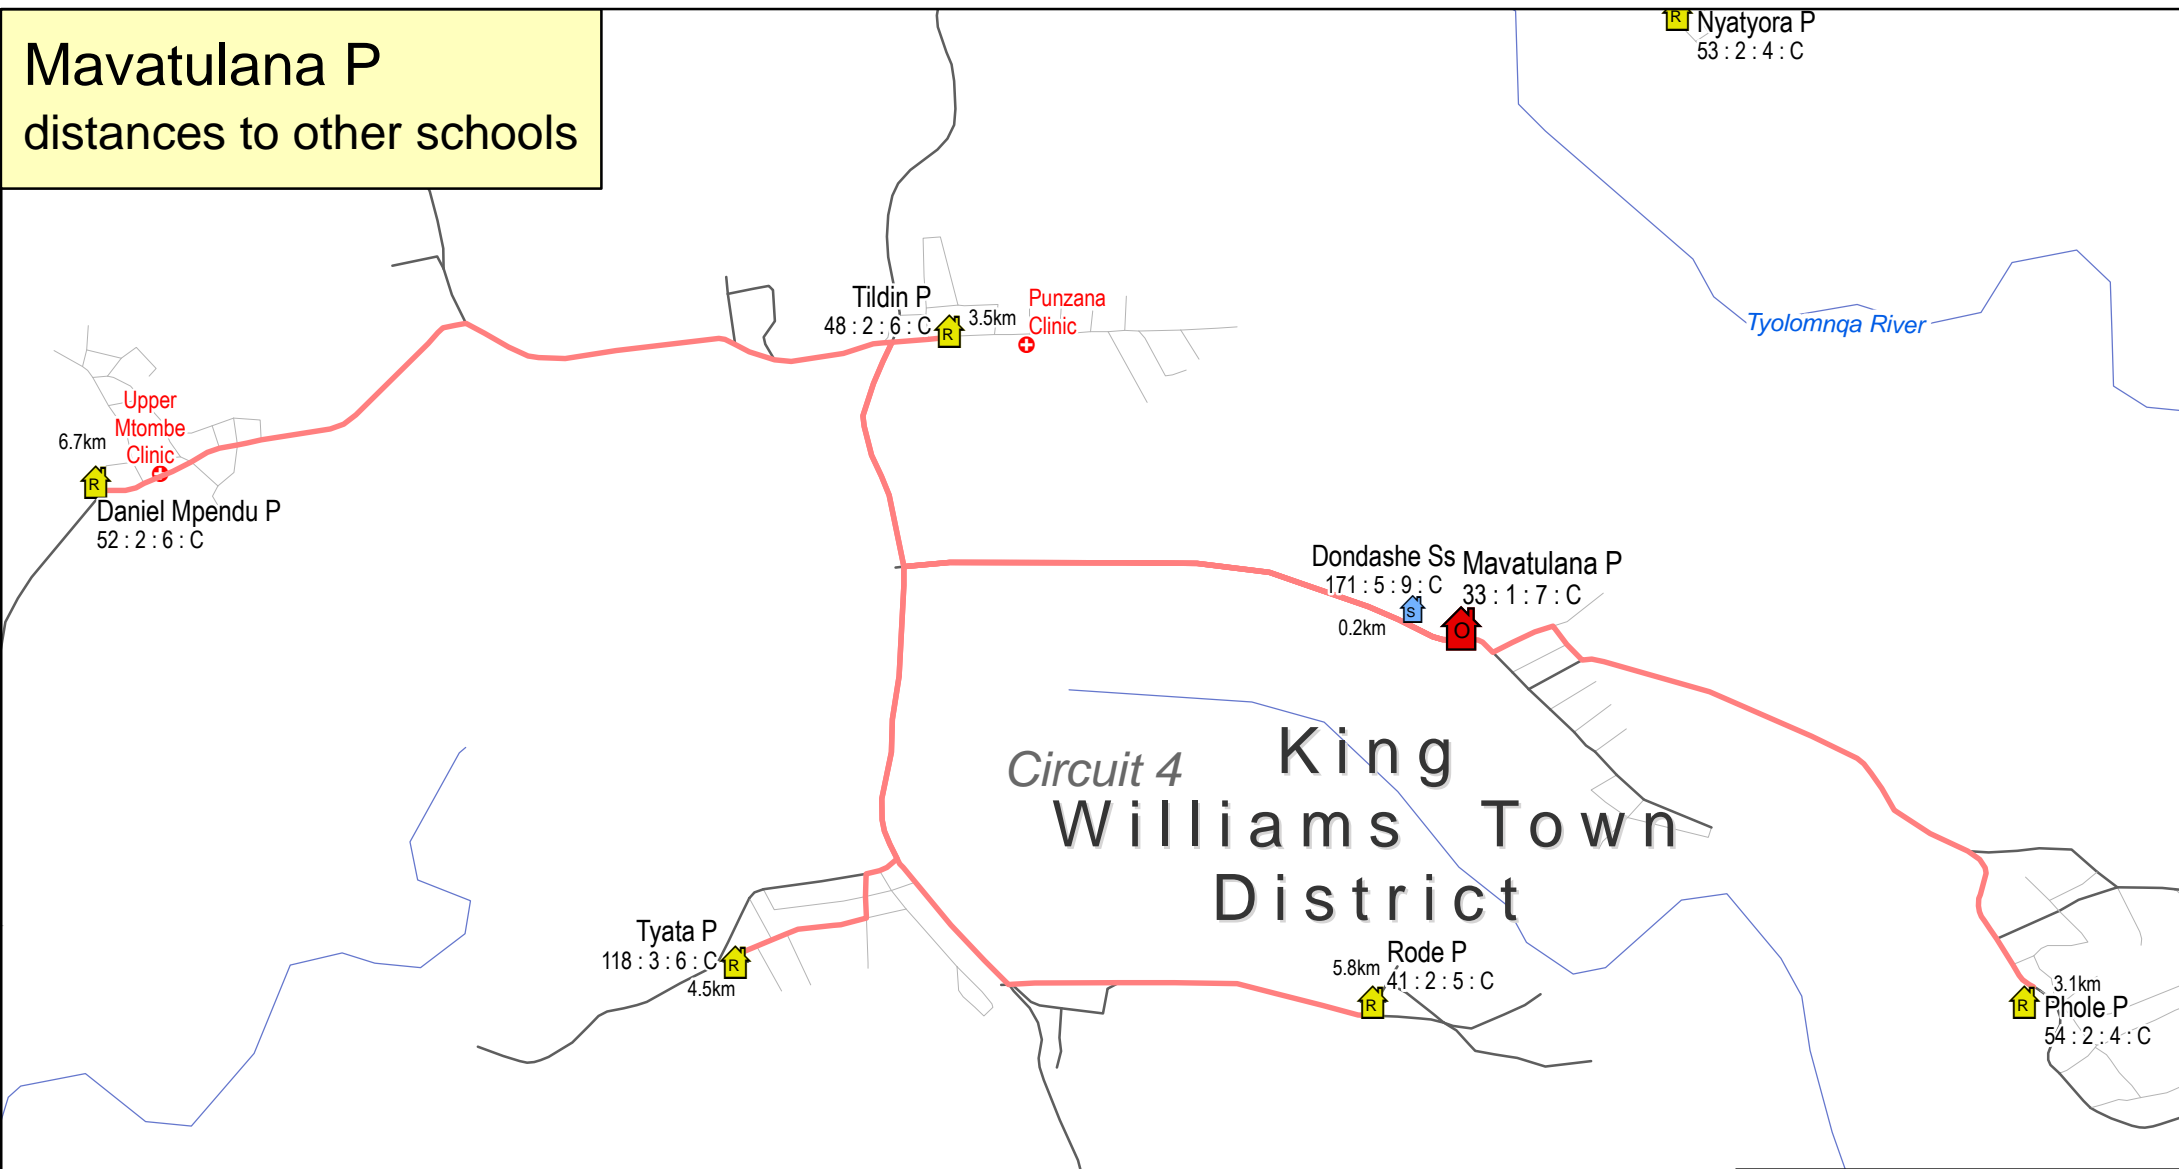

Mavatulana P distances to other schools

Nyatyora P
53 : 2 : 4 : C

Tildin P
48 : 2 : 6 : C 3.5km Punzana Clinic

6.7km Upper Mtombe Clinic
Daniel Mpendu P
52 : 2 : 6 : C

Dondashe Ss Mavatulana P
171 : 5 : 9 : C 0.2km 33 : 1 : 7 : C

Circuit 4 King Williams Town District

Tyata P
118 : 3 : 6 : C 4.5km

Rode P
41 : 2 : 5 : C 5.8km

3.1km Phole P
54 : 2 : 4 : C

School name
223 : 6 : 6 : No

- Learners Grade 1-12 2016 PPN
- Classrooms SASAMS
- Power: No=None; E=Eskom; G=Grid, C=GridConn; S=Solar
- Posts 2016 PPN Pre-Final

Legend

- One teacher school
- Small school
- Other school
- Routes